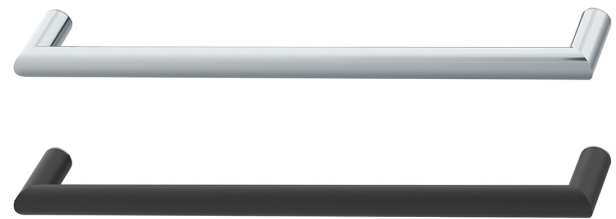

### FEATURES

- Available in 8", 18", and 24" center to center lengths
- One-piece design
- 304 stainless steel construction
- Concealed mount
- 18" and 24" single handle also functions as a glass-mounted towel bar

### INSTALLATION

- Fits glass thickness of 1/4" (6mm) to 1/2" (12mm)
- Two (2) Ø12mm glass holes are required
- Mounting hardware included

### STANDARD FINISHES

-  Polished Chrome (PC)
-  Matte Black (BLK)

### SPECIAL ORDER FINISHES

-  Brushed Brass (BB)
-  Dark Bronze (DB)
-  Gun Metal (GM)
-  Brushed Nickel (BN)
-  Polished Nickel (PN)

SINGLE SHOWER DOOR HANDLE

DOUBLE SHOWER DOOR HANDLE

GLASS MOUNTED TOWEL BAR