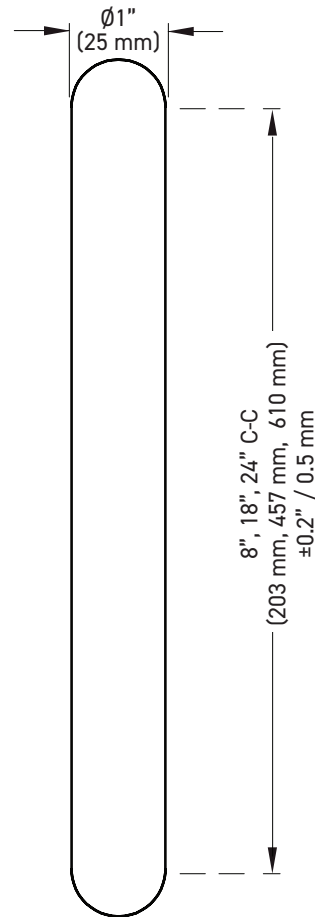

### FEATURES

- Available in 8", 18", and 24" center to center lengths
- One-piece design
- 304 stainless steel construction
- Concealed mount
- 18" and 24" single handle also functions as a glass-mounted towel bar

BOX PACK	POLISHED CHROME	MATTE BLACK	MATERIAL
8" x 8" Double Shower Door Handle	10-228X8PC	10-228X8BLK	304 Stainless Steel
18" x 18" Double Shower Door Handle	10-2218X18PC	10-2218X18BLK	304 Stainless Steel
24" x 24" Double Shower Door Handle	10-2224X24PC	10-2224X24BLK	304 Stainless Steel
8" Single Shower Door Handle	10-22S8PC	10-22S8BLK	304 Stainless Steel
18" Single Shower Door Handle / Glass Mounted Towel Bar	10-22S18PC	10-22S18BLK	304 Stainless Steel
24" Single Shower Door Handle / Glass Mounted Towel Bar	10-22S24PC	10-22S24BLK	304 Stainless Steel

**SIDE ELEVATION**

**FRONT ELEVATION**

**GLAZING TEMPLATE**

MEASUREMENTS ARE FOR REFERENCE ONLY. TAYMOR RESERVES THE RIGHT TO CHANGE THE PRODUCT SPECS WITHOUT NOTICE.

## SINGLE SHOWER DOOR HANDLE / GLASS MOUNTED TOWEL BAR

**SIDE / TOP ELEVATION**

**FRONT ELEVATION**

**GLAZING TEMPLATE**

MEASUREMENTS ARE FOR REFERENCE ONLY. TAYMOR RESERVES THE RIGHT TO CHANGE THE PRODUCT SPECS WITHOUT NOTICE.