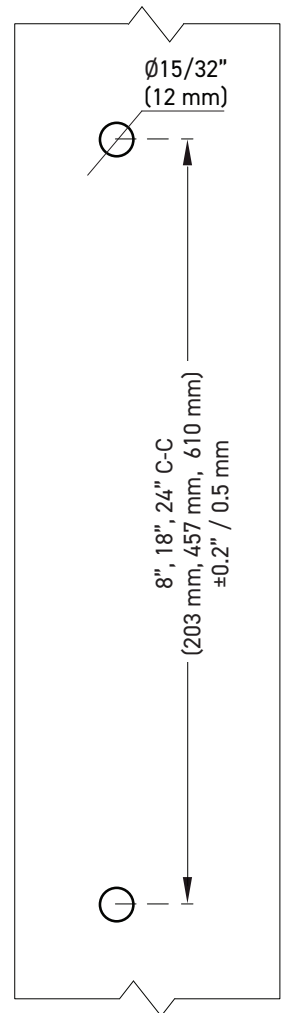

GLAZING TEMPLATE

MEASUREMENTS ARE FOR REFERENCE ONLY. TAYMOR RESERVES THE RIGHT TO CHANGE THE PRODUCT SPECS WITHOUT NOTICE.