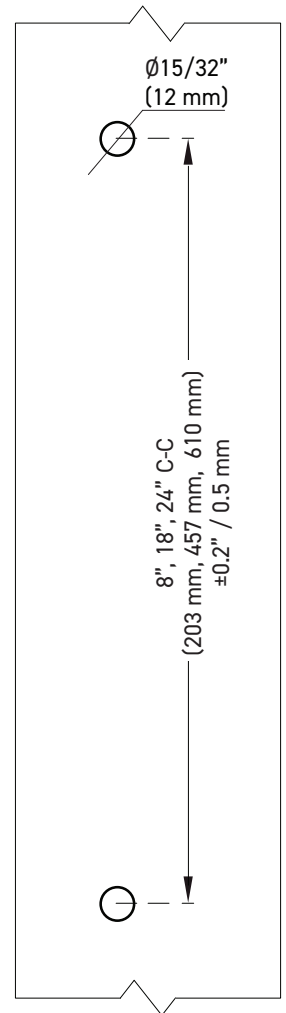

### FEATURES

- Available in 8", 18", and 24" center to center lengths
- One-piece design
- 304 stainless steel construction
- Concealed mount
- 18" and 24" single handle also functions as a glass-mounted towel bar

### INSTALLATION

- Fits glass thickness of 1/4" (6mm) to 1/2" (12mm)
- Two (2) Ø12mm glass holes are required
- Mounting hardware included

BOX PACK	POLISHED CHROME	MATTE BLACK	MATERIAL
8" x 8" Double Shower Door Handle	10-228X8PC	10-228X8BLK	304 Stainless Steel
18" x 18" Double Shower Door Handle	10-2218X18PC	10-2218X18BLK	304 Stainless Steel
24" x 24" Double Shower Door Handle	10-2224X24PC	10-2224X24BLK	304 Stainless Steel
8" Single Shower Door Handle	10-22S8PC	10-22S8BLK	304 Stainless Steel
18" Single Shower Door Handle / Glass Mounted Towel Bar	10-22S18PC	10-22S18BLK	304 Stainless Steel
24" Single Shower Door Handle / Glass Mounted Towel Bar	10-22S24PC	10-22S24BLK	304 Stainless Steel

## SINGLE SHOWER DOOR HANDLE / GLASS MOUNTED TOWEL BAR

**SIDE / TOP ELEVATION**

**FRONT ELEVATION**

**GLAZING TEMPLATE**

MEASUREMENTS ARE FOR REFERENCE ONLY. TAYMOR RESERVES THE RIGHT TO CHANGE THE PRODUCT SPECS WITHOUT NOTICE.