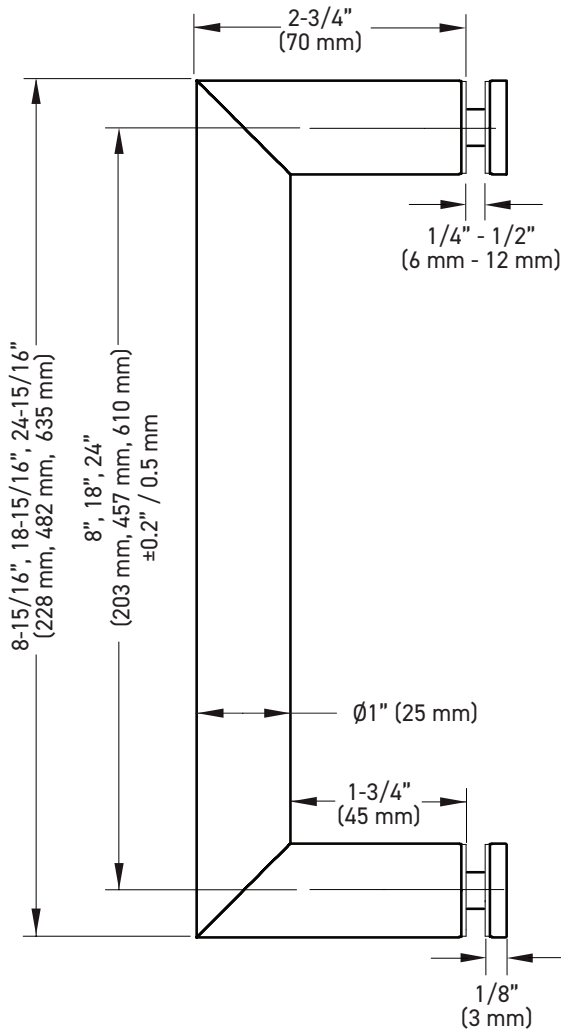

### FEATURES

- Available in 8", 18", and 24" center to center lengths
- One-piece design
- 304 stainless steel construction
- Concealed mount
- 18" and 24" single handle also functions as a glass-mounted towel bar

BOX PACK	POLISHED CHROME	MATTE BLACK	MATERIAL
8" x 8" Double Shower Door Handle	10-228X8PC	10-228X8BLK	304 Stainless Steel
18" x 18" Double Shower Door Handle	10-2218X18PC	10-2218X18BLK	304 Stainless Steel
24" x 24" Double Shower Door Handle	10-2224X24PC	10-2224X24BLK	304 Stainless Steel
8" Single Shower Door Handle	10-22S8PC	10-22S8BLK	304 Stainless Steel
18" Single Shower Door Handle / Glass Mounted Towel Bar	10-22S18PC	10-22S18BLK	304 Stainless Steel
24" Single Shower Door Handle / Glass Mounted Towel Bar	10-22S24PC	10-22S24BLK	304 Stainless Steel

**SIDE ELEVATION**

**FRONT ELEVATION**

**GLAZING TEMPLATE**

MEASUREMENTS ARE FOR REFERENCE ONLY. TAYMOR RESERVES THE RIGHT TO CHANGE THE PRODUCT SPECS WITHOUT NOTICE.

## SINGLE SHOWER DOOR HANDLE / GLASS MOUNTED TOWEL BAR

**SIDE / TOP ELEVATION**

**FRONT ELEVATION**

**GLAZING TEMPLATE**

MEASUREMENTS ARE FOR REFERENCE ONLY. TAYMOR RESERVES THE RIGHT TO CHANGE THE PRODUCT SPECS WITHOUT NOTICE.