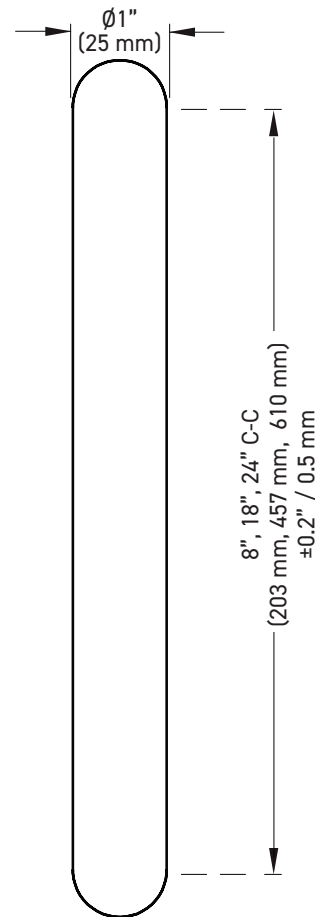

FRONT ELEVATION