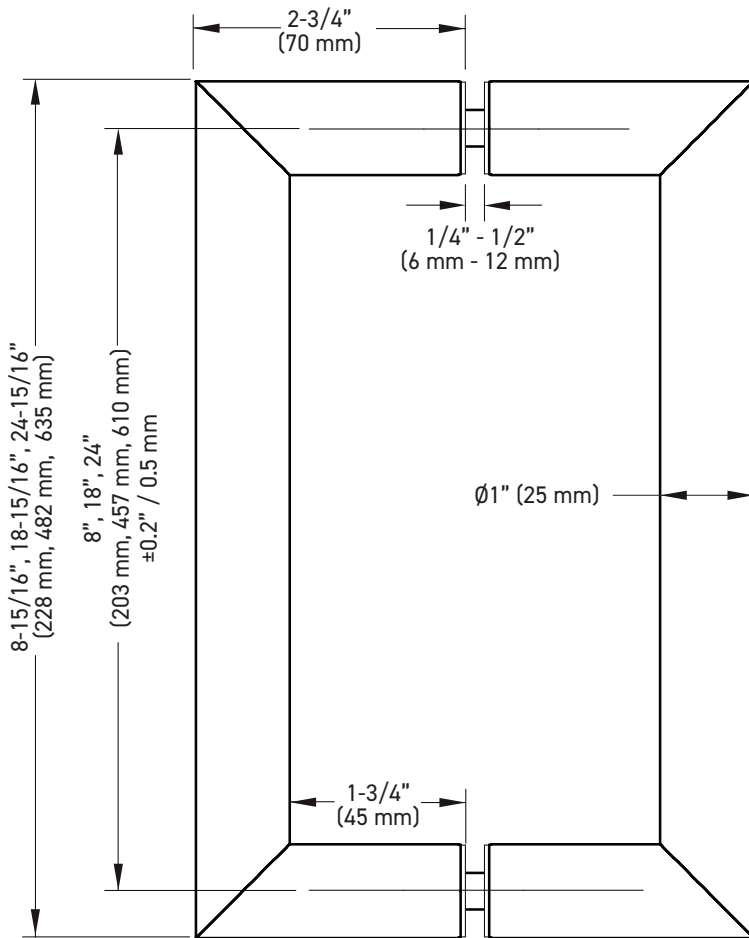

SIDE ELEVATION