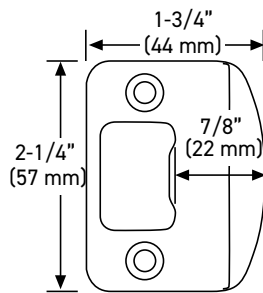

SQUARE ROSE

FULL LIP RADIUS STRIKE

6-IN1 PRIVACY/PASSAGE LATCH

MEASUREMENTS SUBJECT TO A 3% VARIANCE. MEASUREMENTS ARE FOR REFERENCE ONLY. TAYMOR RESERVES THE RIGHT TO CHANGE PRODUCT SPECS WITHOUT NOTICE.