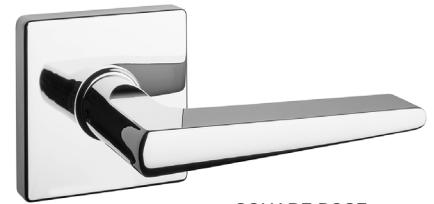

### FEATURES

- Universal 6-in-1 latch: drive in, square and radius mortise with adjustable backset: 2-3/8" (60mm) - 2-2/4" (70mm)
- Push button auto-release on privacy function
- Meets ANSI/BHMA A156.2 Grade 3 Standards

### INSTALLATION

- Fits standard door thickness: 1-3/8" (35 mm) - 1-3/4" (45 mm)
- Full lip radius corner strike with adjustable tab standard: 1-3/4" x 2-1/4" (45 mm x 57 mm)
- Standard bore holes: 2-1/8" (54 mm)

### STOCKED FINISHES

- Polished Chrome 26 (PC)
- Satin Nickel 15 (SN)
- Satin Chrome 26D (SC)

### SPECIAL ORDER FINISHES

- Satin Brass 4 (SB)
- Dark Bronze 10B (DB)
- Gun Metal (GM)
- Matte Black 19 (BLK)
- Satin Stainless 32D (SS)

ROUND ROSE

SQUARE ROSE

BOX PACK	POLISHED CHROME 26	SATIN NICKEL 15	SATIN CHROME 26D
ROUND ROSE			
Privacy	30-D004424PC	30-D004424SN	30-D004424SC
Passage 🔥	30-D004434PC	30-D004434SN	30-D004434SC
Inside Trim	30-HL0044PC	30-HL0044SN	30-HL0044SC
Dummy	30-444PC	30-444SN	30-444SC
SQUARE ROSE			
Privacy 🔥	30-D006824PC	30-D006824SN	30-D006824SC
Passage	30-D006834PC	30-D006834SN	30-D006834SC
Dummy	30-684PC	30-684SN	30-684SC