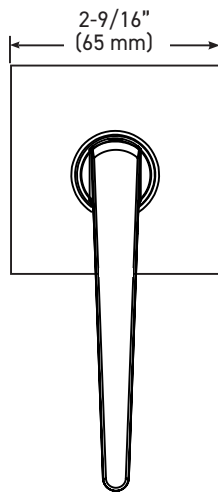

SQUARE ROSE

FULL LIP RADIUS STRIKE

6-IN1 PRIVACY/PASSAGE LATCH

MEASUREMENTS SUBJECT TO A 3% VARIANCE. MEASUREMENTS ARE FOR REFERENCE ONLY. TAYMOR RESERVES THE RIGHT TO CHANGE PRODUCT SPECS WITHOUT NOTICE.