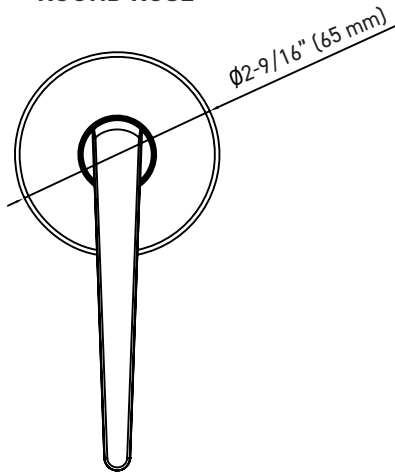

ROUND ROSE

SQUARE ROSE

FULL LIP RADIUS STRIKE

MEASUREMENTS SUBJECT TO A 3% VARIANCE. MEASUREMENTS ARE FOR REFERENCE ONLY. TAYMOR RESERVES THE RIGHT TO CHANGE PRODUCT SPECS WITHOUT NOTICE.