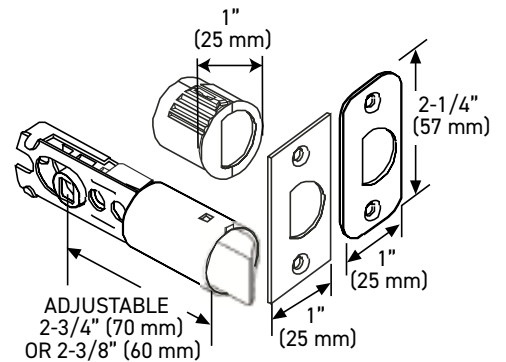

SQUARE ROSE

FULL LIP RADIUS STRIKE

6-IN1 PRIVACY/PASSAGE LATCH

MEASUREMENTS SUBJECT TO A 3% VARIANCE. MEASUREMENTS ARE FOR REFERENCE ONLY. TAYMOR RESERVES THE RIGHT TO CHANGE PRODUCT SPECS WITHOUT NOTICE.