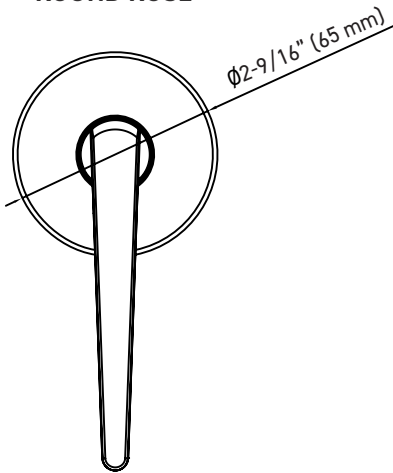

ROUND ROSE

SQUARE ROSE

FULL LIP RADIUS STRIKE

MEASUREMENTS SUBJECT TO A 3% VARIANCE. MEASUREMENTS ARE FOR REFERENCE ONLY. TAYMOR RESERVES THE RIGHT TO CHANGE PRODUCT SPECS WITHOUT NOTICE.