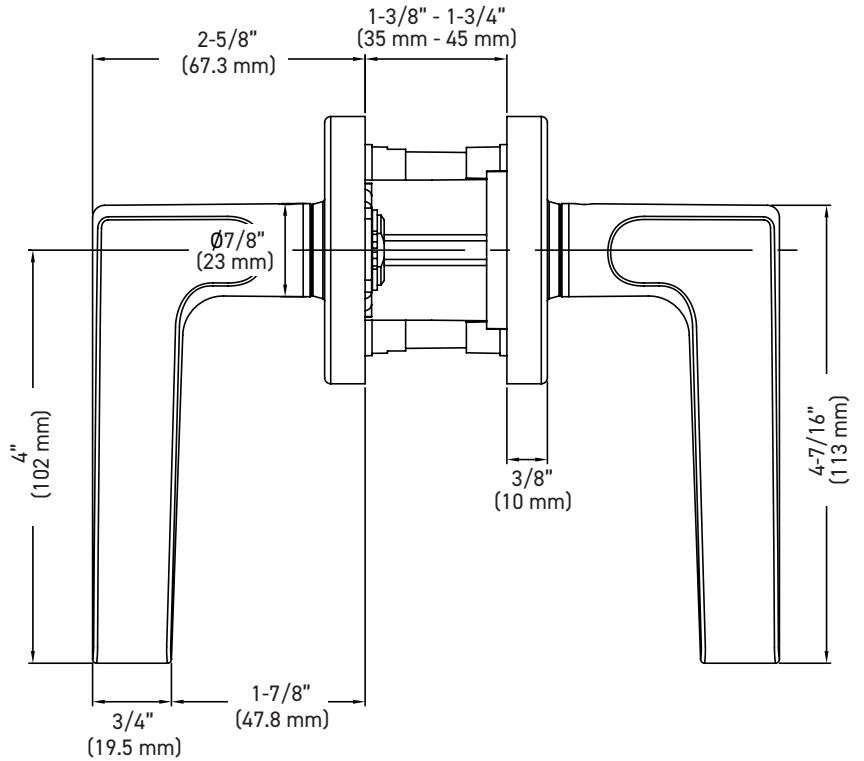

SQUARE ROSE

FULL LIP RADIUS STRIKE

6-IN1 PRIVACY/PASSAGE LATCH

MEASUREMENTS SUBJECT TO A 3% VARIANCE. MEASUREMENTS ARE FOR REFERENCE ONLY. TAYMOR RESERVES THE RIGHT TO CHANGE PRODUCT SPECS WITHOUT NOTICE.