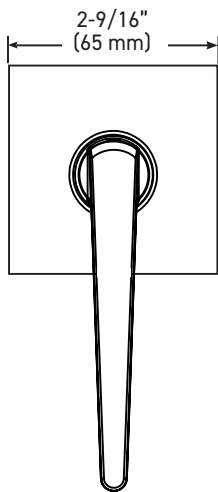

SQUARE ROSE

FULL LIP RADIUS STRIKE

6-IN1 PRIVACY/PASSAGE LATCH

MEASUREMENTS SUBJECT TO A 3% VARIANCE. MEASUREMENTS ARE FOR REFERENCE ONLY. TAYMOR RESERVES THE RIGHT TO CHANGE PRODUCT SPECS WITHOUT NOTICE.