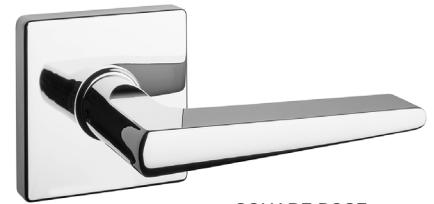

SQUARE ROSE

BOX PACK	POLISHED CHROME 26	SATIN NICKEL 15
ROUND ROSE		
Privacy	30-D004424PC	30-D004424SN
Passage 🔥	30-D004434PC	30-D004434SN
Inside Trim	30-HL0044PC	30-HL0044SN
Dummy	30-444PC	30-444SN
SQUARE ROSE		
Privacy 🔥	30-D006824PC	30-D006824SN
Passage	30-D006834PC	30-D006834SN
Dummy	30-684PC	30-684SN