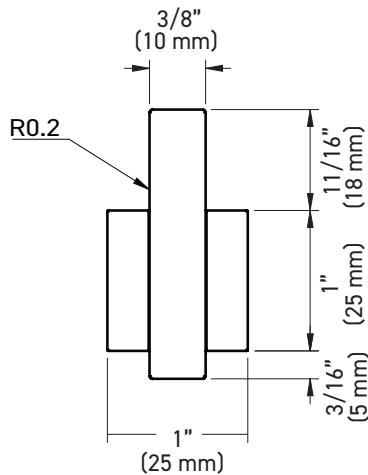

FEATURES

- One-piece design
- 304 stainless steel construction
- Concealed mount
- Also functions as a glass-mounted robe hook

INSTALLATION

- Fits glass thickness of 1/4" (6mm) to 1/2" (12mm)
- One (1) Ø12mm glass hole is required
- Mounting hardware included

SINGLE SHOWER DOOR KNOB /
GLASS MOUNTED ROBE HOOK

BOX PACK	POLISHED CHROME	MATTE BLACK	MATERIAL
Double Shower Door Knob	10-21DKNBPC	10-21DKNBBLK	304 Stainless Steel
Single Shower Door Knob / Glass Mounted Robe Hook	10-21SKNBPC	10-21SKNBBLK	304 Stainless Steel

**DOUBLE SHOWER DOOR KNOB
SIDE ELEVATION**

**SINGLE SHOWER DOOR KNOB / GLASS MOUNTED
ROBE HOOK SIDE ELEVATION**

FRONT ELEVATION

GLAZING TEMPLATE

MEASUREMENTS ARE FOR REFERENCE ONLY. TAYMOR RESERVES THE RIGHT TO CHANGE THE PRODUCT SPECS WITHOUT NOTICE.