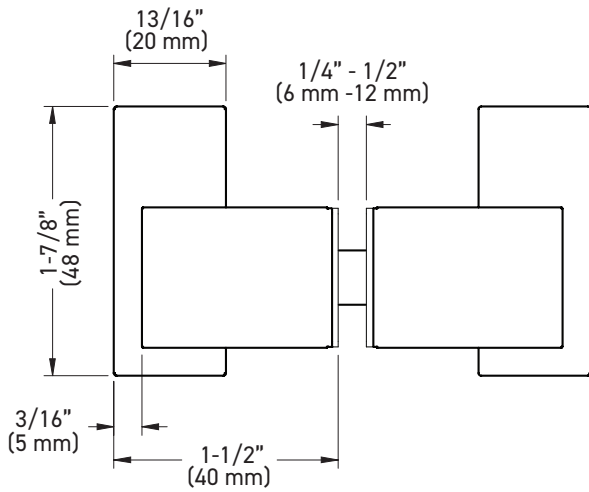

FEATURES

- One-piece design
- 304 stainless steel construction
- Concealed mount
- Also functions as a glass-mounted robe hook

INSTALLATION

- Fits glass thickness of 1/4" (6mm) to 1/2" (12mm)
- One (1) Ø12mm glass hole is required
- Mounting hardware included

**DOUBLE SHOWER DOOR KNOB
SIDE ELEVATION**

**SINGLE SHOWER DOOR KNOB / GLASS MOUNTED
ROBE HOOK SIDE ELEVATION**

FRONT ELEVATION

GLAZING TEMPLATE

MEASUREMENTS ARE FOR REFERENCE ONLY. TAYMOR RESERVES THE RIGHT TO CHANGE THE PRODUCT SPECS WITHOUT NOTICE.