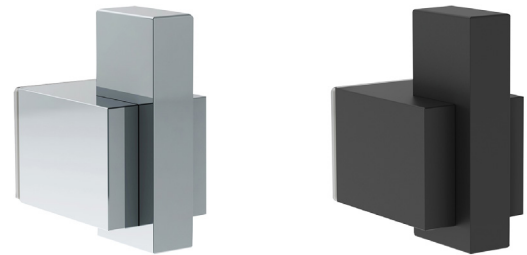

FEATURES

- One-piece design
- 304 stainless steel construction
- Concealed mount
- Also functions as a glass-mounted robe hook

INSTALLATION

- Fits glass thickness of 1/4" (6mm) to 1/2" (12mm)
- One (1) Ø12mm glass hole is required
- Mounting hardware included

STANDARD FINISHES

-  Polished Chrome (PC)
-  Matte Black (BLK)

SPECIAL ORDER FINISHES

-  Brushed Brass (BB)
-  Dark Bronze (DB)
-  Gun Metal (GM)
-  Brushed Nickel (BN)
-  Polished Nickel (PN)

DOUBLE SHOWER DOOR KNOB

SINGLE SHOWER DOOR KNOB /
GLASS MOUNTED ROBE HOOK

BOX PACK	POLISHED CHROME	MATTE BLACK	MATERIAL
Double Shower Door Knob	10-21DKNBPC	10-21DKNBBLK	304 Stainless Steel
Single Shower Door Knob / Glass Mounted Robe Hook	10-21SKNBPC	10-21SKNBBLK	304 Stainless Steel

**DOUBLE SHOWER DOOR KNOB
SIDE ELEVATION**

**SINGLE SHOWER DOOR KNOB / GLASS MOUNTED
ROBE HOOK SIDE ELEVATION**

FRONT ELEVATION

GLAZING TEMPLATE

MEASUREMENTS ARE FOR REFERENCE ONLY. TAYMOR RESERVES THE RIGHT TO CHANGE THE PRODUCT SPECS WITHOUT NOTICE.