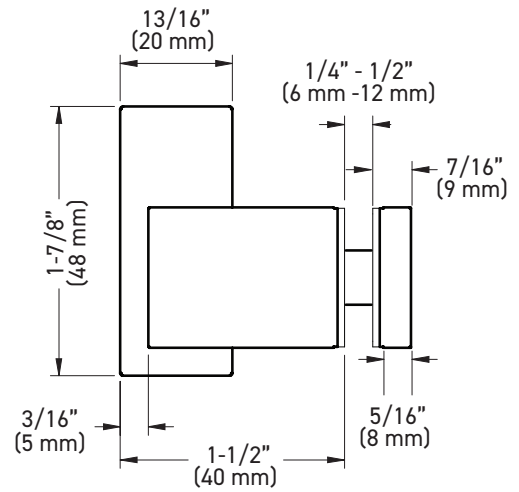

FEATURES

- One-piece design
- 304 stainless steel construction
- Concealed mount
- Also functions as a glass-mounted robe hook

INSTALLATION

- Fits glass thickness of 1/4" (6mm) to 1/2" (12mm)
- One (1) Ø12mm glass hole is required
- Mounting hardware included

**DOUBLE SHOWER DOOR KNOB
SIDE ELEVATION**

**SINGLE SHOWER DOOR KNOB / GLASS MOUNTED
ROBE HOOK SIDE ELEVATION**

FRONT ELEVATION

GLAZING TEMPLATE

MEASUREMENTS ARE FOR REFERENCE ONLY. TAYMOR RESERVES THE RIGHT TO CHANGE THE PRODUCT SPECS WITHOUT NOTICE.