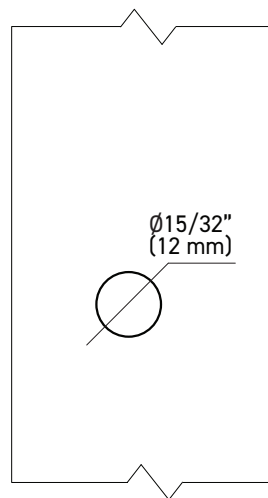

FEATURES

- One-piece design
- 304 stainless steel construction
- Concealed mount
- Also functions as a glass-mounted robe hook

INSTALLATION

- Fits glass thickness of 1/4" (6mm) to 1/2" (12mm)
- One (1) Ø12mm glass hole is required
- Mounting hardware included

**DOUBLE SHOWER DOOR KNOB
SIDE ELEVATION**

**SINGLE SHOWER DOOR KNOB / GLASS MOUNTED
ROBE HOOK SIDE ELEVATION**

FRONT ELEVATION

GLAZING TEMPLATE

MEASUREMENTS ARE FOR REFERENCE ONLY. TAYMOR RESERVES THE RIGHT TO CHANGE THE PRODUCT SPECS WITHOUT NOTICE.