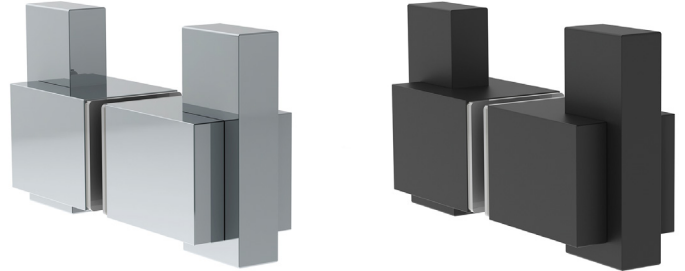

FEATURES

- One-piece design
- 304 stainless steel construction
- Concealed mount
- Also functions as a glass-mounted robe hook

INSTALLATION

- Fits glass thickness of 1/4" (6mm) to 1/2" (12mm)
- One (1) Ø12mm glass hole is required
- Mounting hardware included

STANDARD FINISHES

-  Polished Chrome (PC)
-  Matte Black (BLK)

SPECIAL ORDER FINISHES

-  Brushed Brass (BB)
-  Dark Bronze (DB)
-  Gun Metal (GM)
-  Brushed Nickel (BN)
-  Polished Nickel (PN)

DOUBLE SHOWER DOOR KNOB

SINGLE SHOWER DOOR KNOB /
GLASS MOUNTED ROBE HOOK

BOX PACK	POLISHED CHROME	MATTE BLACK	MATERIAL
Double Shower Door Knob	10-21DKNBPC	10-21DKNBBLK	304 Stainless Steel
Single Shower Door Knob / Glass Mounted Robe Hook	10-21SKNBPC	10-21SKNBBLK	304 Stainless Steel

**DOUBLE SHOWER DOOR KNOB
SIDE ELEVATION**

**SINGLE SHOWER DOOR KNOB / GLASS MOUNTED
ROBE HOOK SIDE ELEVATION**

FRONT ELEVATION

GLAZING TEMPLATE

MEASUREMENTS ARE FOR REFERENCE ONLY. TAYMOR RESERVES THE RIGHT TO CHANGE THE PRODUCT SPECS WITHOUT NOTICE.