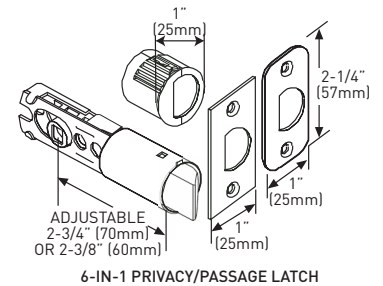

Taymor

PRODUCT SPECIFICATIONS

PROFESSIONAL SERIES

MANCHESTER

DOMED KNOB

SPECIFICATIONS

- › INSIDE TURN BUTTON ON PRIVACY AND KEYED ENTRY FUNCTION
- › UNIVERSAL 6-IN-1 LATCH OFFERS A GUARANTEED FIT
- › INCLUDES ANTI-PRY COLLAR FOR REINFORCED SECURITY
- › 78° LATCH RETRACTION
- › PREMIUM ALL METAL CONSTRUCTION
- › INCLUDES 1-3/4" x 2-1/4" FULL LIP RADIUS CORNER "D" STRIKE STANDARD
- › FITS STANDARD DOORS

GRADE 3

ANSI GRADE 3

LIFETIME MECHANICAL & 5 YEAR FINISH WARRANTY

FULL KEYING SERVICES AVAILABLE
WR5 KEYWAY, PACKAGED IN KEYED DIFFERENT (KD)
OR KEYED ALIKE (KA)

20 MINUTE
OPTIONAL
FIRE RATING

MEASUREMENTS SUBJECT TO A 3% VARIANCE

MEASUREMENTS ARE FOR REFERENCE ONLY. TAYMOR RESERVES THE RIGHT TO CHANGE THE PRODUCT SPECS WITHOUT NOTICE. FOR PRODUCT WARRANTY, PLEASE VISIT TAYMOR WEBSITE FOR DETAILS

MANCHESTER DOME

BUILDER PACK	ENTRY - KD	PRIVACY	PASSAGE	INSIDE TRIM	DUMMY
AGED BRONZE 10B+	—	—	—	33-HB36	33-364
SATIN NICKEL 15	—	—	—	33-HB39	33-394
CASE QTY. 20					
RETAIL PACK					
AGED BRONZE 10B+	34-FV3614	34-FV3624	34-FV3634	—	—
SATIN NICKEL 15	34-FV3914	34-FV3924	34-FV3934	—	—
CASE QTY. 4