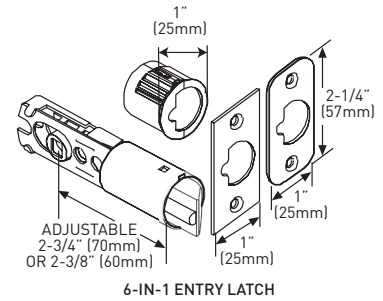

Taymor

PRODUCT SPECIFICATIONS

PROFESSIONAL SERIES

MANCHESTER

DOMED KNOB

SPECIFICATIONS

- › INSIDE TURN BUTTON ON PRIVACY AND KEYED ENTRY FUNCTION
- › UNIVERSAL 6-IN-1 LATCH OFFERS A GUARANTEED FIT
- › INCLUDES ANTI-PRY COLLAR FOR REINFORCED SECURITY
- › 78° LATCH RETRACTION
- › PREMIUM ALL METAL CONSTRUCTION
- › INCLUDES 1-3/4" x 2-1/4" FULL LIP RADIUS CORNER "D" STRIKE STANDARD
- › FITS STANDARD DOORS

GRADE 3

ANSI GRADE 3

LIFETIME MECHANICAL & 5 YEAR FINISH WARRANTY

FULL KEYING SERVICES AVAILABLE
WR5 KEYWAY, PACKAGED IN KEYED DIFFERENT (KD)
OR KEYED ALIKE (KA)

20 MINUTE
OPTIONAL
FIRE RATING

MEASUREMENTS SUBJECT TO A 3% VARIANCE

MEASUREMENTS ARE FOR REFERENCE ONLY. TAYMOR RESERVES THE RIGHT TO CHANGE THE PRODUCT SPECS WITHOUT NOTICE. FOR PRODUCT WARRANTY, PLEASE VISIT TAYMOR WEBSITE FOR DETAILS

MANCHESTER DOME

BUILDER PACK	ENTRY - KD	PRIVACY	PASSAGE	INSIDE TRIM	DUMMY
AGED BRONZE 10B+	—	—	—	33-HB36	33-364
SATIN NICKEL 15	—	—	—	33-HB39	33-394
CASE QTY. 20					
RETAIL PACK					
AGED BRONZE 10B+	34-FV3614	34-FV3624	34-FV3634	—	—
SATIN NICKEL 15	34-FV3914	34-FV3924	34-FV3934	—	—
CASE QTY. 4