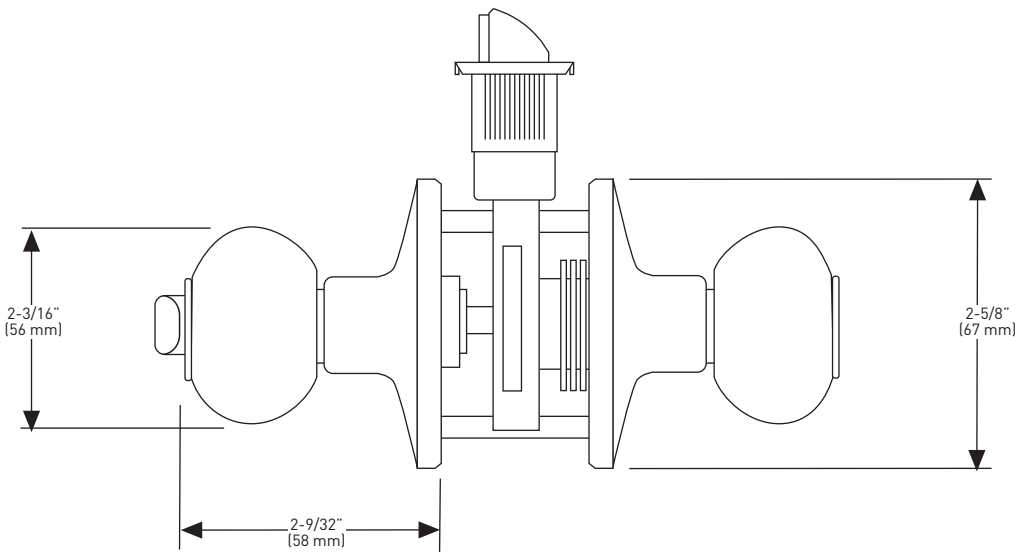

Taymor

PRODUCT SPECIFICATIONS

PROFESSIONAL SERIES

MANCHESTER

DOMED KNOB

SPECIFICATIONS

- › INSIDE TURN BUTTON ON PRIVACY AND KEYED ENTRY FUNCTION
- › UNIVERSAL 6-IN-1 LATCH OFFERS A GUARANTEED FIT
- › INCLUDES ANTI-PRY COLLAR FOR REINFORCED SECURITY
- › 78° LATCH RETRACTION
- › PREMIUM ALL METAL CONSTRUCTION
- › INCLUDES 1-3/4" x 2-1/4" FULL LIP RADIUS CORNER "D" STRIKE STANDARD
- › FITS STANDARD DOORS

GRADE 3

ANSI GRADE 3

LIFETIME MECHANICAL & 5 YEAR FINISH WARRANTY

FULL KEYING SERVICES AVAILABLE
WR5 KEYWAY, PACKAGED IN KEYED DIFFERENT (KD)
OR KEYED ALIKE (KA)

20 MINUTE
OPTIONAL
FIRE RATING

MEASUREMENTS SUBJECT TO A 3% VARIANCE

MEASUREMENTS ARE FOR REFERENCE ONLY. TAYMOR RESERVES THE RIGHT TO CHANGE THE PRODUCT SPECS WITHOUT NOTICE. FOR PRODUCT WARRANTY, PLEASE VISIT TAYMOR WEBSITE FOR DETAILS

MANCHESTER DOME

BUILDER PACK	ENTRY - KD	PRIVACY	PASSAGE	INSIDE TRIM	DUMMY
AGED BRONZE 10B+	—	—	—	33-HB36	33-364
SATIN NICKEL 15	—	—	—	33-HB39	33-394
CASE QTY. 20					
RETAIL PACK					
AGED BRONZE 10B+	34-FV3614	34-FV3624	34-FV3634	—	—
SATIN NICKEL 15	34-FV3914	34-FV3924	34-FV3934	—	—
CASE QTY. 4