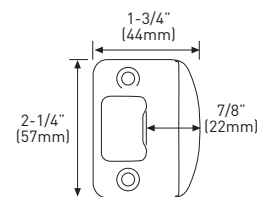

MEASUREMENTS SUBJECT TO A 3% VARIANCE

MEASUREMENTS ARE FOR REFERENCE ONLY. TAYMOR RESERVES THE RIGHT TO CHANGE THE PRODUCT SPECS WITHOUT NOTICE. FOR PRODUCT WARRANTY, PLEASE VISIT TAYMOR WEBSITE FOR DETAILS

MANCHESTER DOME

BUILDER PACK	ENTRY - KD	PRIVACY	PASSAGE	INSIDE TRIM	DUMMY
AGED BRONZE 10B+	—	—	—	33-HB36	33-364
SATIN NICKEL 15	—	—	—	33-HB39	33-394
CASE QTY. 20					
RETAIL PACK					
AGED BRONZE 10B+	34-FV3614	34-FV3624	34-FV3634	—	—
SATIN NICKEL 15	34-FV3914	34-FV3924	34-FV3934	—	—
CASE QTY. 4