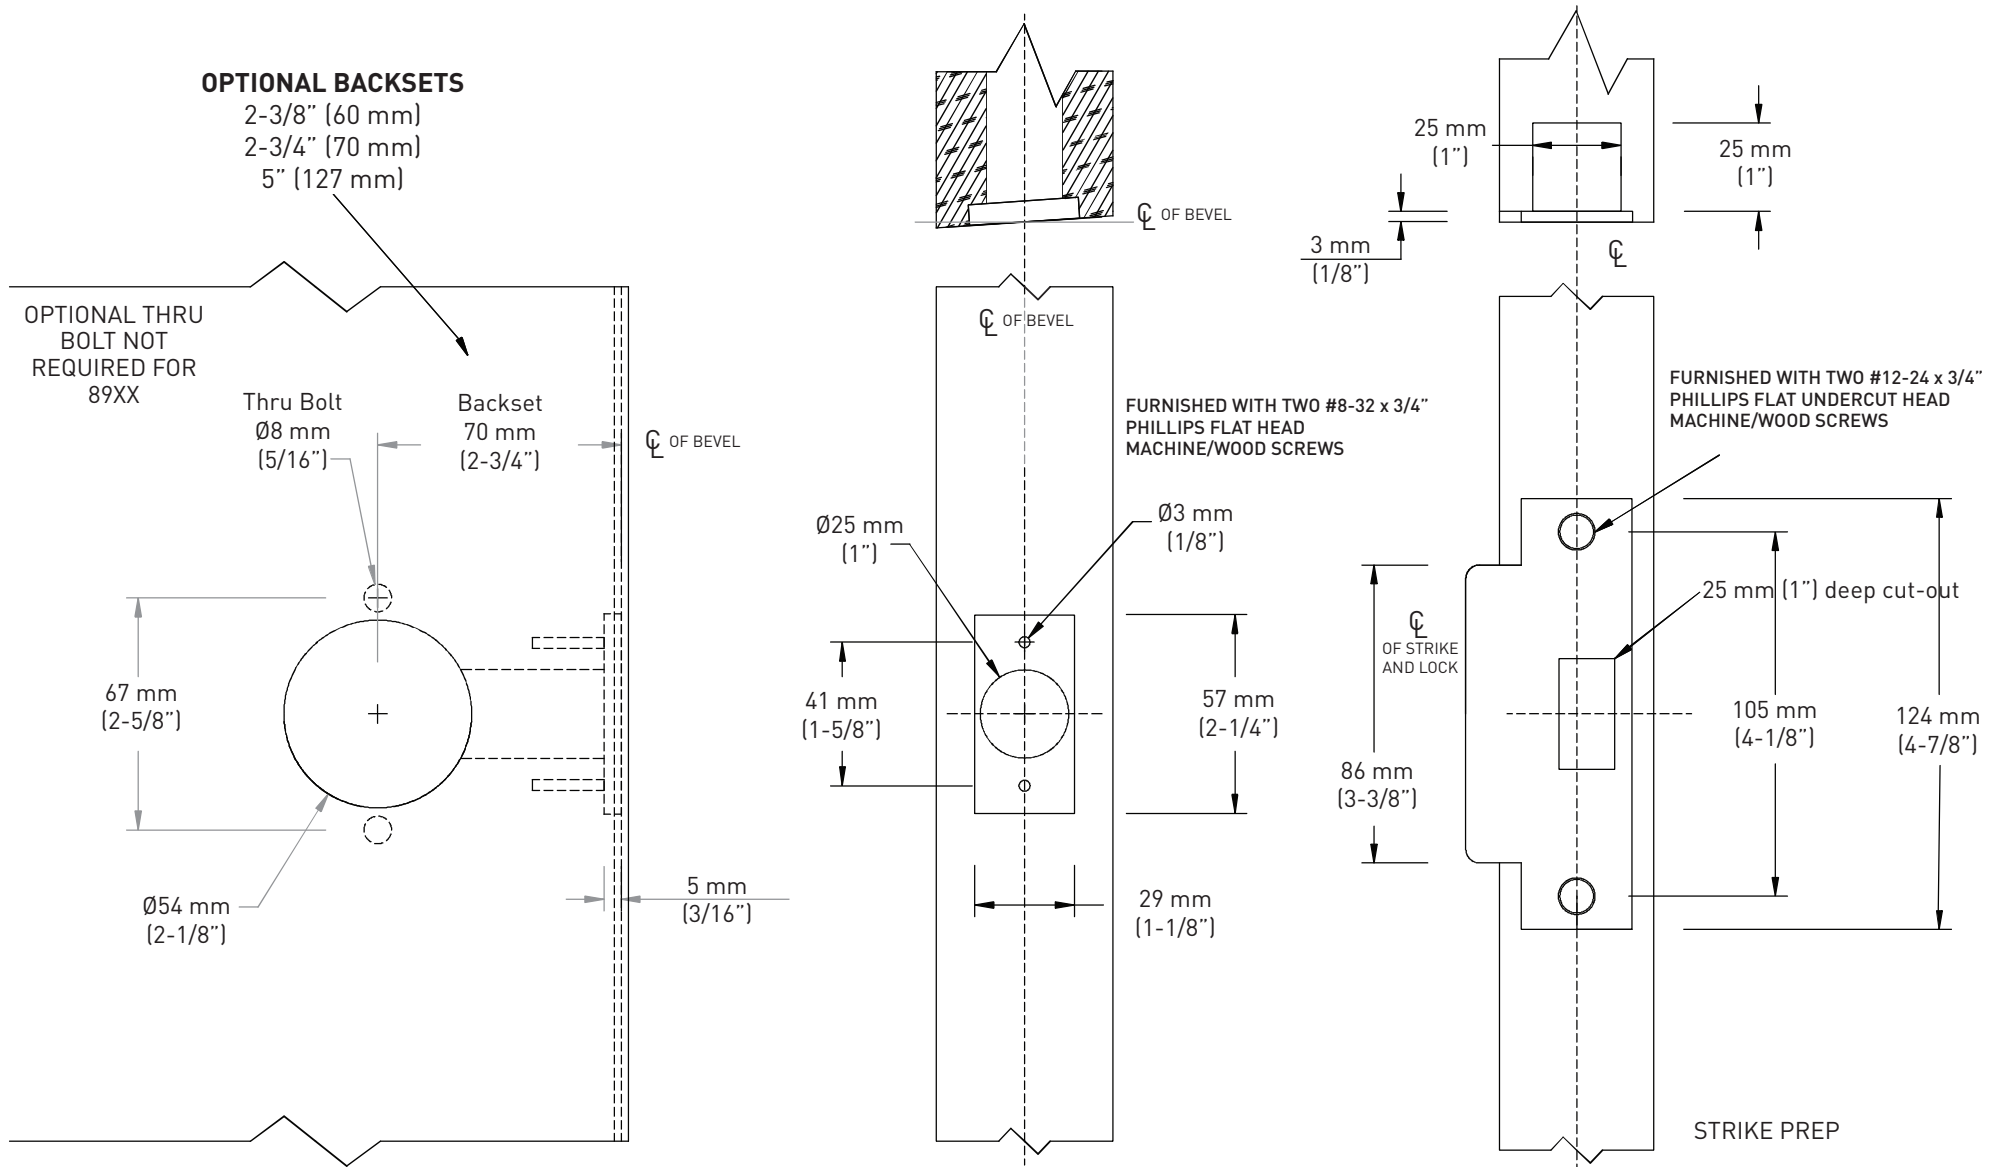

# DOOR PREP DETAILS - WOOD OR COMPOSITE G2 CYLINDRICAL LOCK

	<b>TAYMOR INDUSTRIES LTD.</b> 32-49XX EXCALIBUR LOCKS 32-55XX CITADEL LOCKS 32-79XX DUKE LEVER 32-89XX YORK BALL SERIES ANSI G2 CYLINDRICAL LOCKS	RELEASE DATE
		April 22 2014
		TEMPLATE NO.
		T32GE01-W