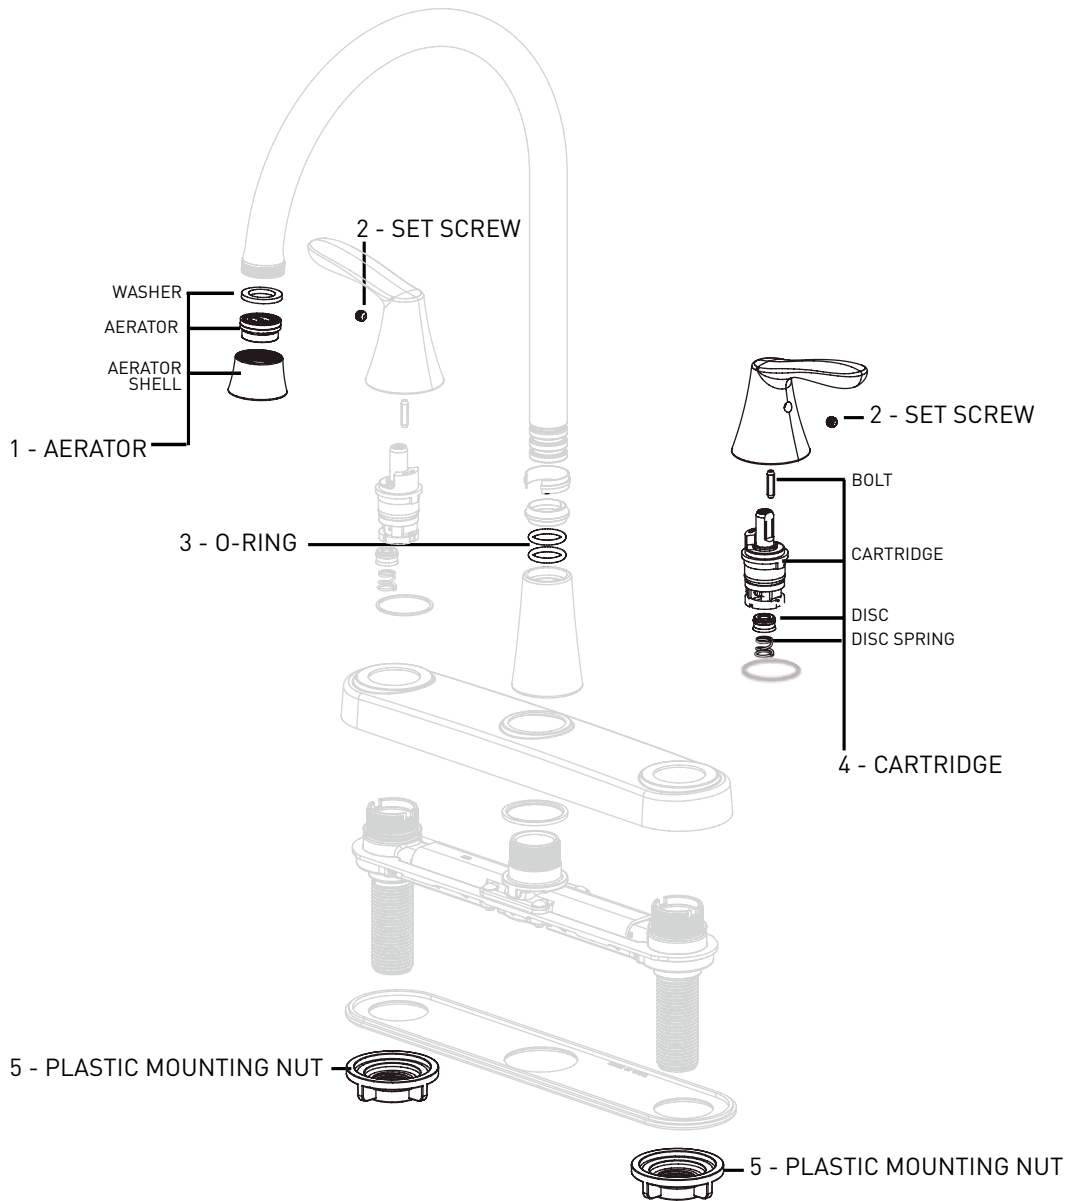

INFINITY

06-8705
KITCHEN FAUCET

REPLACEMENT PARTS AVAILABLE

FOR PARTS NOT LISTED CONTACT CUSTOMER SERVICE

REPLACEMENT PARTS	POLISHED CHROME PART NUMBER
1 - AERATOR	06-RP0817
2 - SET SCREW	06-RP0721
3 - O-RING	06-RP0199
4 - CARTRIDGE ASSEMBLY	06-RP0818
5 - PLASTIC MOUNTING NUT	06-RP0186