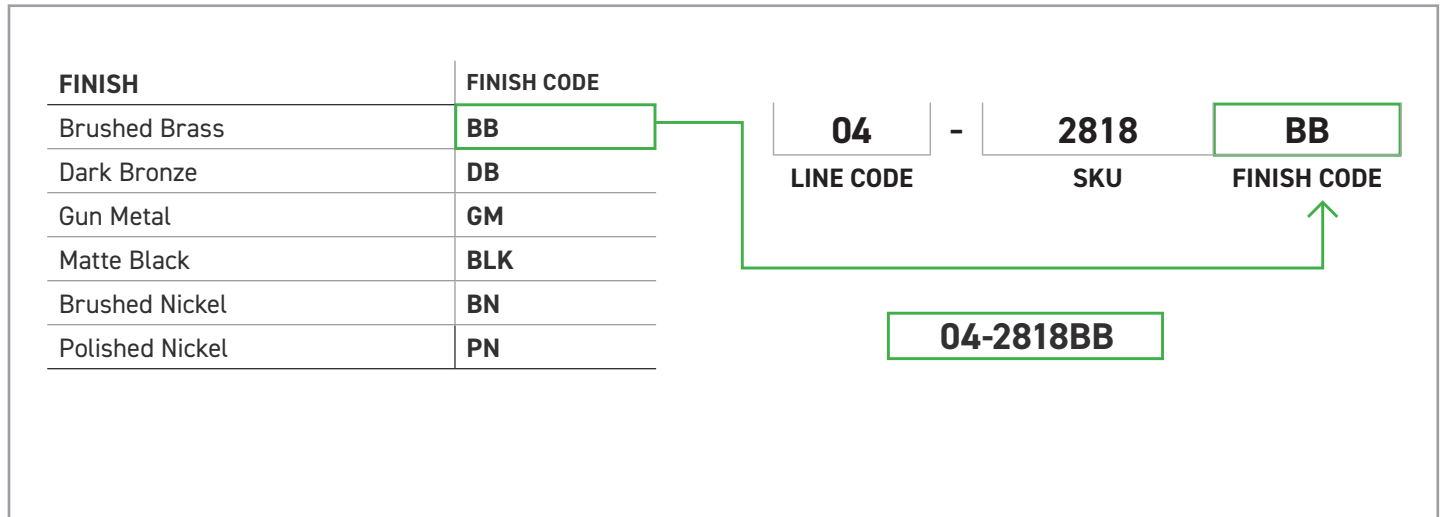

### INSTALLATION

- Mounting hardware kit (plates, nylon anchors, and steel Phillips head screws) included
- Mounting plates: 1-1/8" x 1-1/8" (29 mm x 29 mm)

### STOCKED FINISHES

-  Polished Chrome (PC)
-  Matte Black (BLK)

### SPECIAL ORDER FINISHES

-  Brushed Nickel (BN)
-  Polished Nickel (PN)

ROBE HOOK

TOWEL BAR

TOWEL RING

PAPER HOLDER

HAND TOWEL BAR

BOX PACK	POLISHED CHROME	MATTE BLACK	MATERIAL
18" Towel Bar	04-32718	04-32718BLK	Brass
24" Towel Bar	04-32724	04-32724BLK	Brass
Hand Towel Bar	04-32710	04-32710BLK	Brass
Double Robe Hook	04-32702	04-32702BLK	Brass
Paper Holder	04-32748	04-32748BLK	Brass
Towel Ring	04-32704	04-32704BLK	Brass

## HOW TO SPECIFY SPECIAL ORDER FINISHES

Please contact your Taymor Sales Representative for pricing, samples, and minimum order quantities.

To determine the item code for a special order finish product, simply add the finish code at the end of the product SKU as shown below: