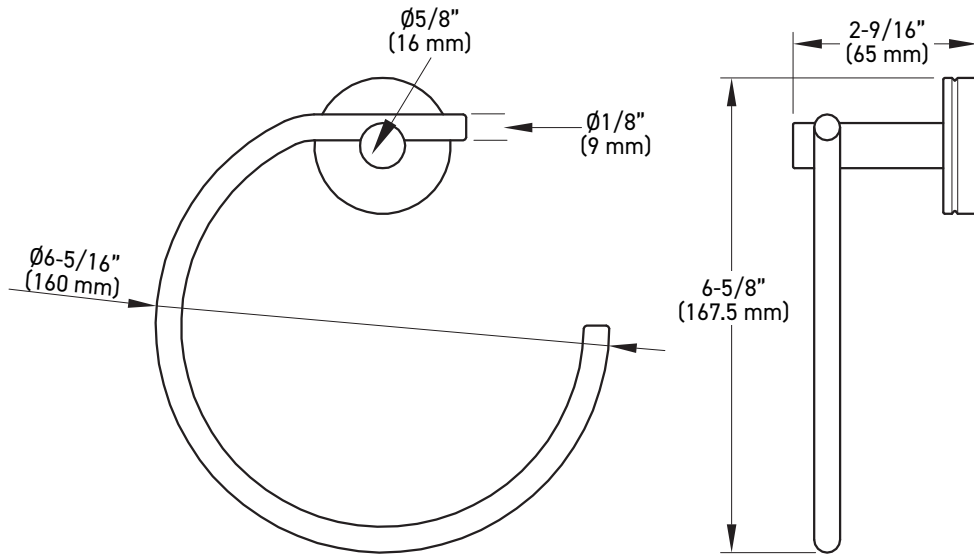

TOWEL RING

ROBE HOOK

MEASUREMENTS SUBJECT TO A 3% VARIANCE. MEASUREMENTS ARE FOR REFERENCE ONLY. TAYMOR RESERVES THE RIGHT TO CHANGE PRODUCT SPECS WITHOUT NOTICE.