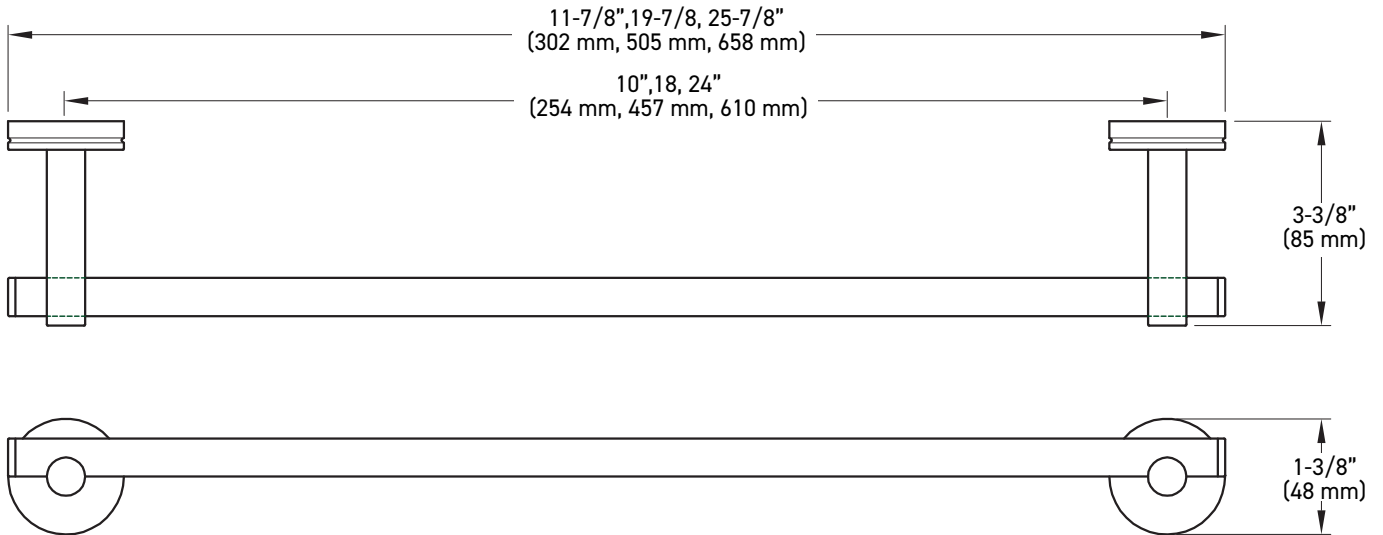

TOWEL BAR

PAPER HOLDER (LEFT HAND INSTALLATION)

MEASUREMENTS SUBJECT TO A 3% VARIANCE. MEASUREMENTS ARE FOR REFERENCE ONLY. TAYMOR RESERVES THE RIGHT TO CHANGE PRODUCT SPECS WITHOUT NOTICE.