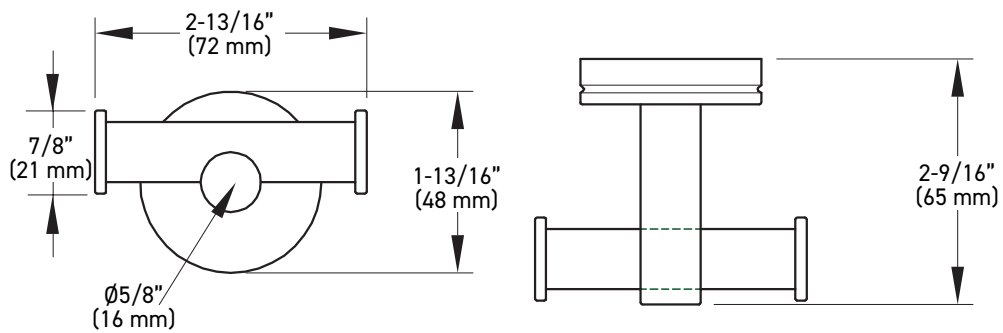

ROBE HOOK

MEASUREMENTS SUBJECT TO A 3% VARIANCE. MEASUREMENTS ARE FOR REFERENCE ONLY. TAYMOR RESERVES THE RIGHT TO CHANGE PRODUCT SPECS WITHOUT NOTICE.