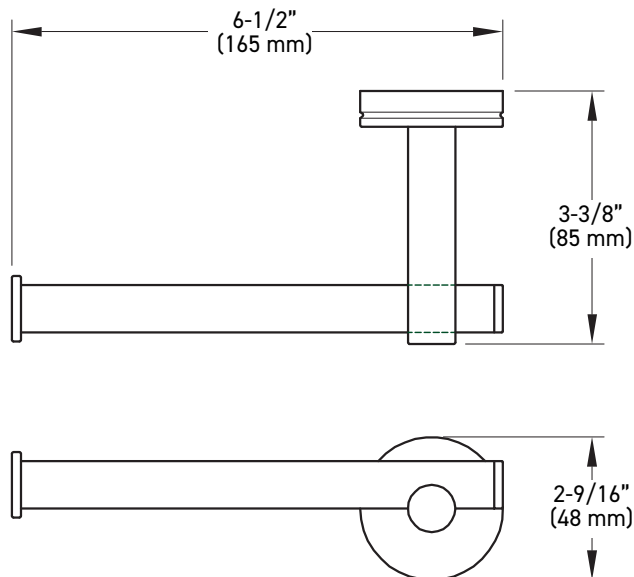

PAPER HOLDER (LEFT HAND INSTALLATION)

MEASUREMENTS SUBJECT TO A 3% VARIANCE. MEASUREMENTS ARE FOR REFERENCE ONLY. TAYMOR RESERVES THE RIGHT TO CHANGE PRODUCT SPECS WITHOUT NOTICE.