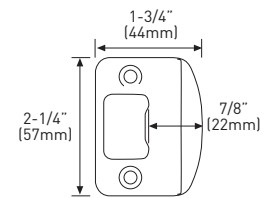

6-IN-1 PRIVACY/PASSAGE LATCH

FULL LIP RADIUS STRIKE

MEASUREMENTS SUBJECT TO A 3% VARIANCE

MEASUREMENTS ARE FOR REFERENCE ONLY. TAYMOR RESERVES THE RIGHT TO CHANGE THE PRODUCT SPECS WITHOUT NOTICE. FOR PRODUCT WARRANTY, PLEASE VISIT TAYMOR WEBSITE FOR DETAILS