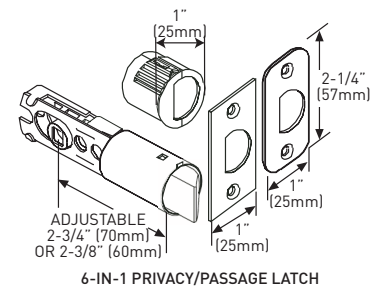

SPECIFICATIONS

- PUSH BUTTON AUTO-RELEASE ON PRIVACY AND KEYED ENTRY FUNCTION
- UNIVERSAL 6-IN-1 LATCH OFFERS A GUARANTEED FIT
- INCLUDES ANTI-PRY COLLAR FOR REINFORCED SECURITY
- 45° LATCH RETRACTION
- PREMIUM ALL METAL CONSTRUCTION
- INCLUDES 1-3/4" X 2-1/4" FULL LIP RADIUS CORNER "D" STRIKE STANDARD
- FITS STANDARD DOORS

6-IN-1 PRIVACY/PASSAGE LATCH

FULL LIP RADIUS STRIKE

MEASUREMENTS SUBJECT TO A 3% VARIANCE

MEASUREMENTS ARE FOR REFERENCE ONLY. TAYMOR RESERVES THE RIGHT TO CHANGE THE PRODUCT SPECS WITHOUT NOTICE. FOR PRODUCT WARRANTY, PLEASE VISIT TAYMOR WEBSITE FOR DETAILS