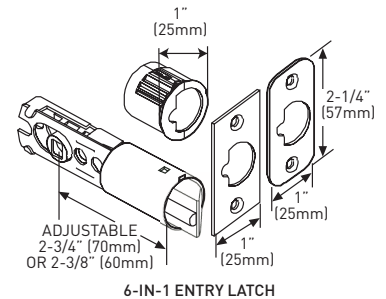

SPECIFICATIONS

- PUSH BUTTON AUTO-RELEASE ON PRIVACY AND KEYED ENTRY FUNCTION
- UNIVERSAL 6-IN-1 LATCH OFFERS A GUARANTEED FIT
- INCLUDES ANTI-PRY COLLAR FOR REINFORCED SECURITY
- 45° LATCH RETRACTION
- PREMIUM ALL METAL CONSTRUCTION
- INCLUDES 1-3/4" X 2-1/4" FULL LIP RADIUS CORNER "D" STRIKE STANDARD
- FITS STANDARD DOORS

6-IN-1 PRIVACY/PASSAGE LATCH

FULL LIP RADIUS STRIKE

MEASUREMENTS SUBJECT TO A 3% VARIANCE

MEASUREMENTS ARE FOR REFERENCE ONLY. TAYMOR RESERVES THE RIGHT TO CHANGE THE PRODUCT SPECS WITHOUT NOTICE. FOR PRODUCT WARRANTY, PLEASE VISIT TAYMOR WEBSITE FOR DETAILS