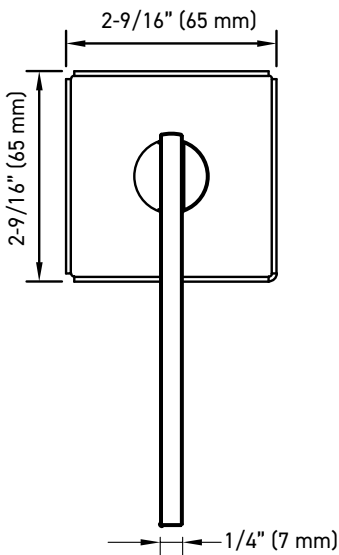

SQUARE ROSE

FULL LIP RADIUS STRIKE

6-IN1 PRIVACY/PASSAGE LATCH

MEASUREMENTS SUBJECT TO A 3% VARIANCE. MEASUREMENTS ARE FOR REFERENCE ONLY. TAYMOR RESERVES THE RIGHT TO CHANGE PRODUCT SPECS WITHOUT NOTICE.