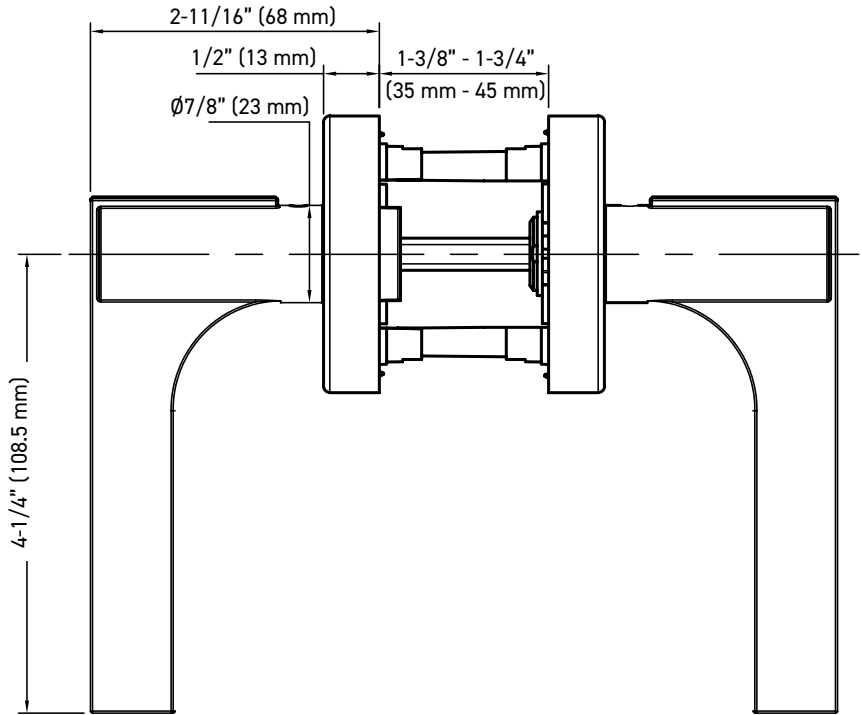

SQUARE ROSE

FULL LIP RADIUS STRIKE

6-IN1 PRIVACY/PASSAGE LATCH

MEASUREMENTS SUBJECT TO A 3% VARIANCE. MEASUREMENTS ARE FOR REFERENCE ONLY. TAYMOR RESERVES THE RIGHT TO CHANGE PRODUCT SPECS WITHOUT NOTICE.