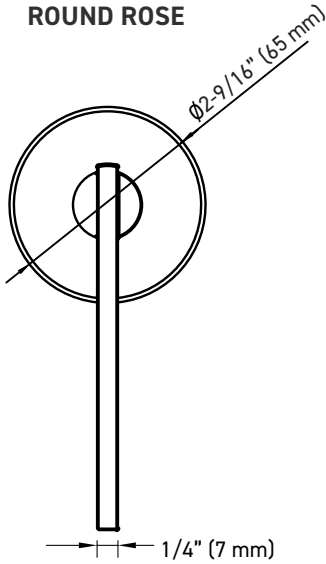

ROUND ROSE

SQUARE ROSE

FULL LIP RADIUS STRIKE

MEASUREMENTS SUBJECT TO A 3% VARIANCE. MEASUREMENTS ARE FOR REFERENCE ONLY. TAYMOR RESERVES THE RIGHT TO CHANGE PRODUCT SPECS WITHOUT NOTICE.