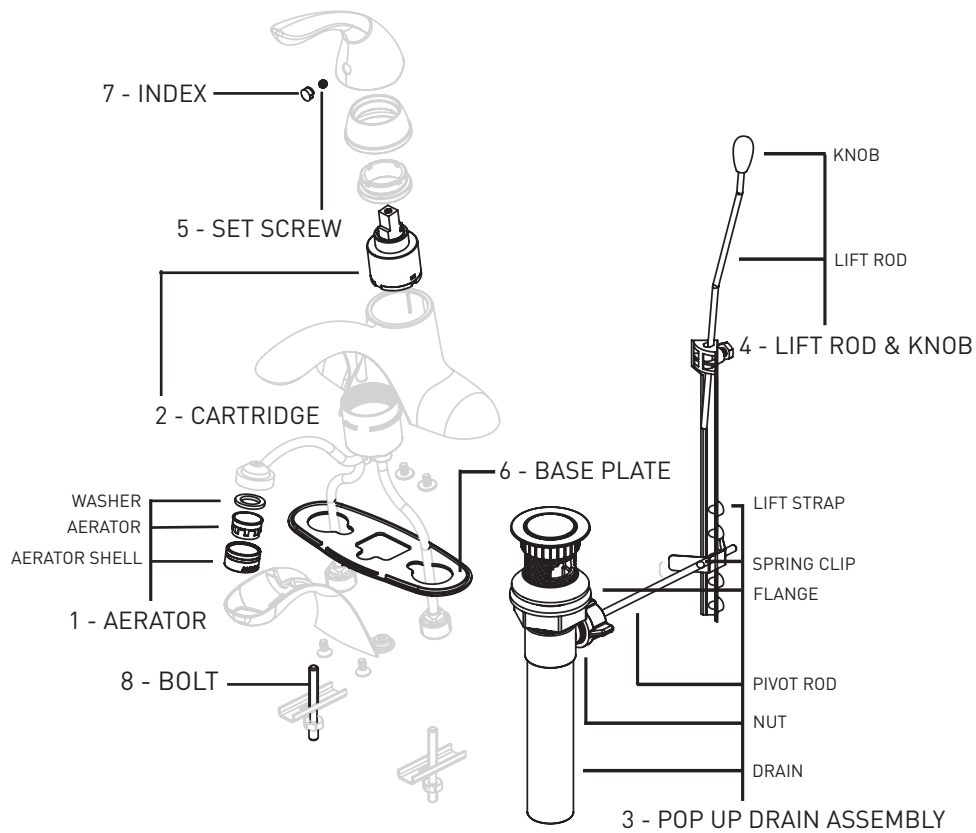

COSMOS

06-4588P / 06-4588PSN
BATHROOM FAUCET

REPLACEMENT PARTS AVAILABLE

FOR PARTS NOT LISTED CONTACT CUSTOMER SERVICE

REPLACEMENT PARTS	PVD SATIN NICKEL PART NUMBER	POLISHED CHROME PART NUMBER
1 - AERATOR	06-RP0494SN	06-RP0494
2 - CARTRIDGE	06-RP0080	06-RP0080
3 - POP-UP ASSEMBLY	06-RP0204SN	06-RP0204
4 - LIFT ROD & KNOB	06-RP0710SN	06-RP0710
5 - SET SCREW	06-RP0721	06-RP0721
6 - BASE PLATE	06-RP0725	06-RP0725
7 - INDEX	06-RP0053	06-RP0053
8 - BOLT	06-RP0030	06-RP0030