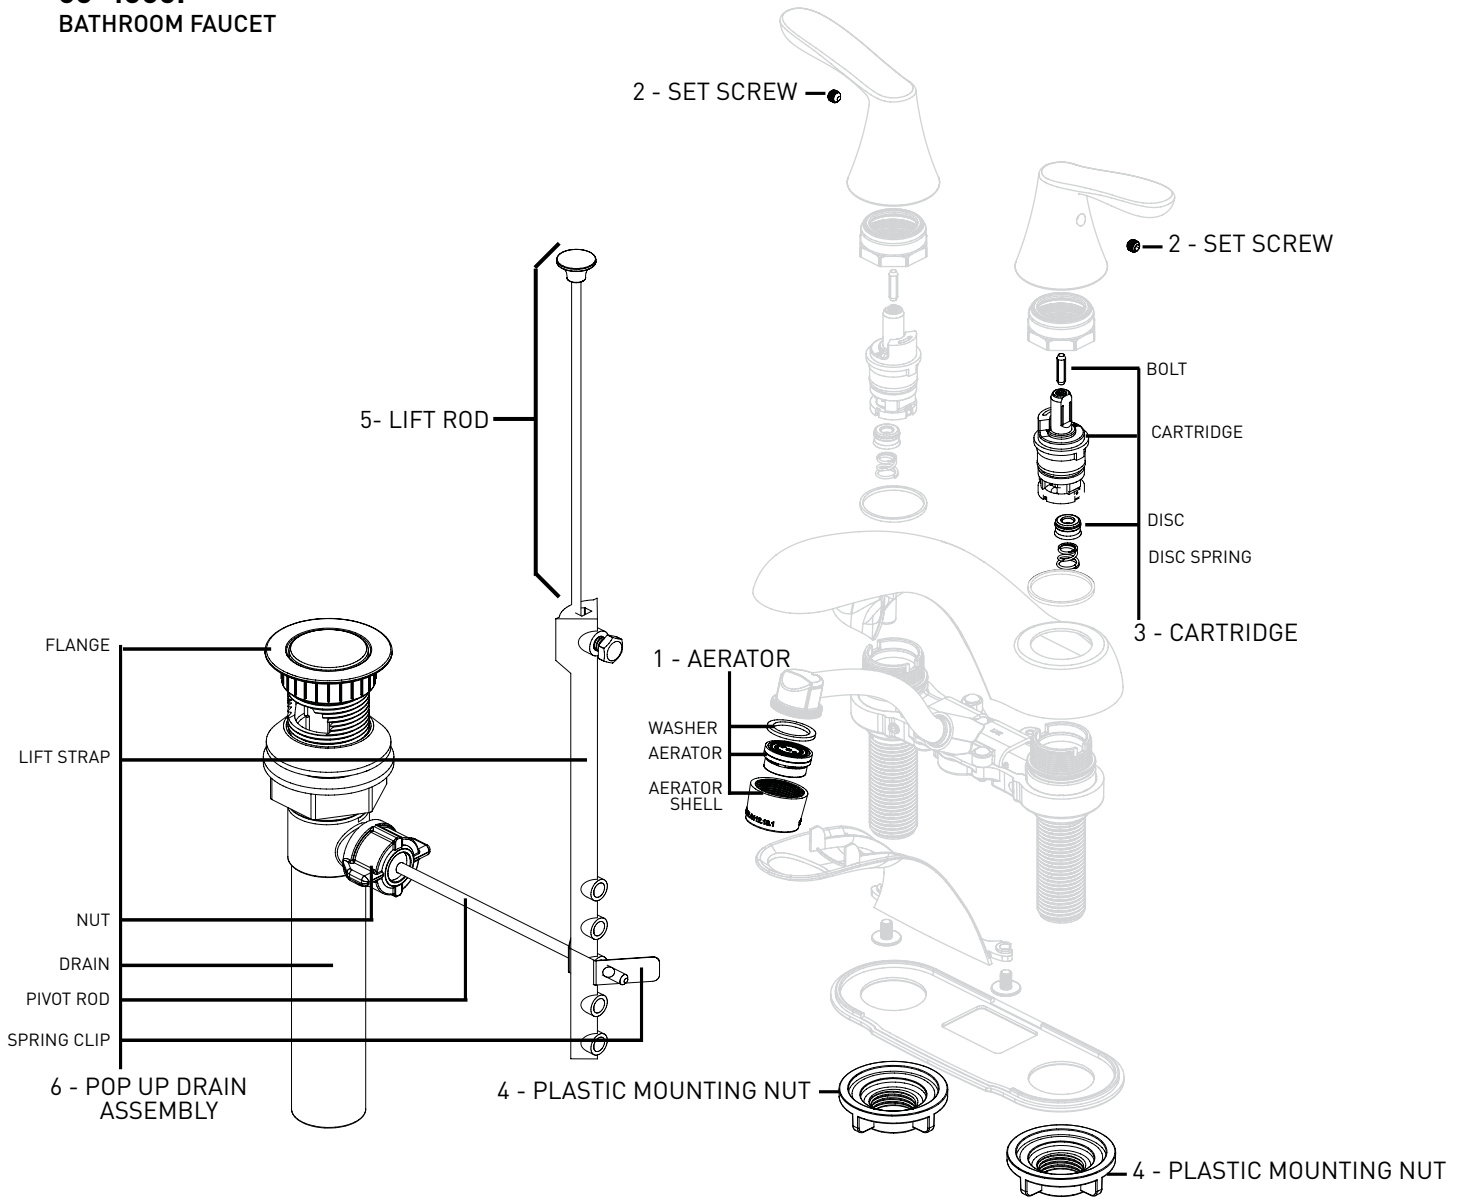

INFINITY

06-4605P
BATHROOM FAUCET

REPLACEMENT PARTS AVAILABLE

FOR PARTS NOT LISTED CONTACT CUSTOMER SERVICE

REPLACEMENT PARTS	POLISHED CHROME PART NUMBER
1 - AERATOR	06-RP0821
2 - SET SCREW	06-RP0721
3 - CARTRIDGE ASSEMBLY	06-RP0818
4 - PLASTIC MOUNTING NUT	06-RP0186
5 - LIFT ROD	06-RP0709
6 - POP-UP DRAIN ASSEMBLY	06-RP0204