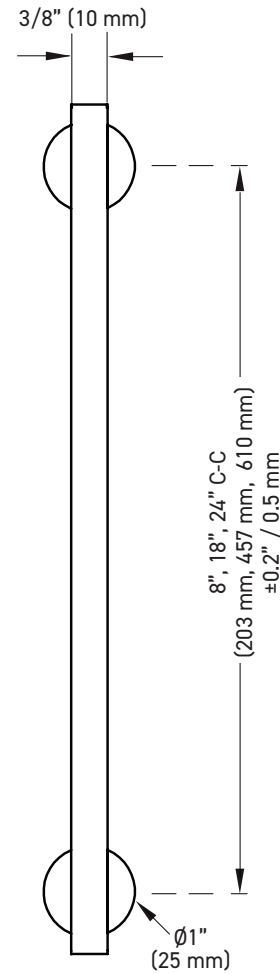

FRONT ELEVATION