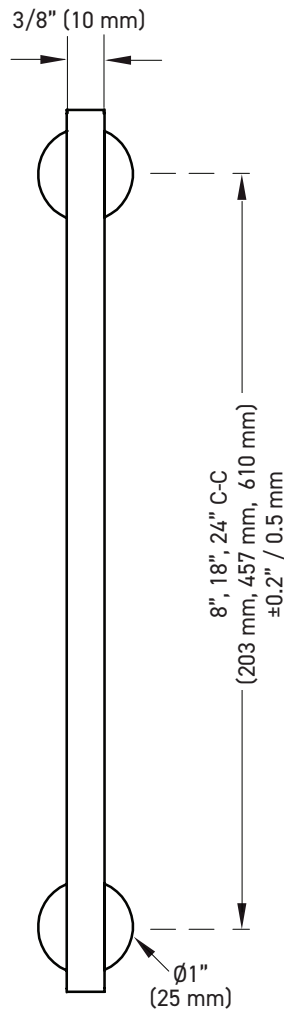

FEATURES

- Available in 8", 18", and 24" center to center lengths
- One-piece design
- 304 stainless steel construction
- Concealed mount
- 18" and 24" single handle also functions as a glass-mounted towel bar

INSTALLATION

- Fits glass thickness of 1/4" (6mm) to 1/2" (12mm)
- Two (2) Ø12mm glass holes are required
- Mounting hardware included

STANDARD FINISHES

-  Polished Chrome (PC)
-  Matte Black (BLK)

SPECIAL ORDER FINISHES

-  Brushed Brass (BB)
-  Dark Bronze (DB)
-  Gun Metal (GM)
-  Brushed Nickel (BN)
-  Polished Nickel (PN)

SINGLE SHOWER DOOR HANDLE

DOUBLE SHOWER DOOR HANDLE

GLASS MOUNTED TOWEL BAR

BOX PACK	POLISHED CHROME	MATTE BLACK	MATERIAL
8" x 8" Double Shower Door Handle	10-208X8PC	10-208X8BLK	304 Stainless Steel
18" x 18" Double Shower Door Handle	10-2018X18PC	10-2018X18BLK	304 Stainless Steel
24" x 24" Double Shower Door Handle	10-2024X24PC	10-2024X24BLK	304 Stainless Steel
8" Single Shower Door Handle	10-20S8PC	10-20S8BLK	304 Stainless Steel
18" Single Shower Door Handle / Glass Mounted Towel Bar	10-20S18PC	10-20S18BLK	304 Stainless Steel
24" Single Shower Door Handle / Glass Mounted Towel Bar	10-20S24PC	10-20S24BLK	304 Stainless Steel

SIDE ELEVATION

FRONT ELEVATION

GLAZING TEMPLATE

MEASUREMENTS ARE FOR REFERENCE ONLY. TAYMOR RESERVES THE RIGHT TO CHANGE THE PRODUCT SPECS WITHOUT NOTICE.

SINGLE SHOWER DOOR HANDLE / GLASS MOUNTED TOWEL BAR