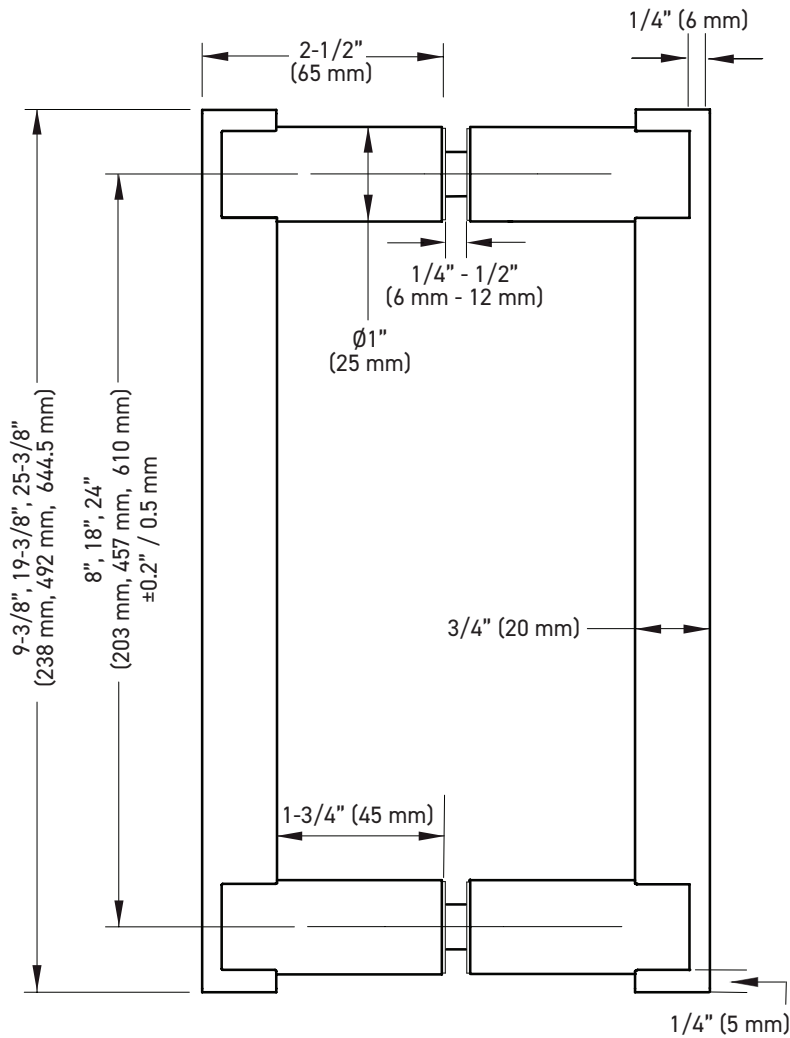

FEATURES

- Available in 8", 18", and 24" center to center lengths
- One-piece design
- 304 stainless steel construction
- Concealed mount
- 18" and 24" single handle also functions as a glass-mounted towel bar

INSTALLATION

- Fits glass thickness of 1/4" (6mm) to 1/2" (12mm)
- Two (2) Ø12mm glass holes are required
- Mounting hardware included

STANDARD FINISHES

-  Polished Chrome (PC)
-  Matte Black (BLK)

SPECIAL ORDER FINISHES

-  Brushed Brass (BB)
-  Dark Bronze (DB)
-  Gun Metal (GM)
-  Brushed Nickel (BN)
-  Polished Nickel (PN)

SINGLE SHOWER DOOR HANDLE

DOUBLE SHOWER DOOR HANDLE

GLASS MOUNTED TOWEL BAR

BOX PACK	POLISHED CHROME	MATTE BLACK	MATERIAL
8" x 8" Double Shower Door Handle	10-208X8PC	10-208X8BLK	304 Stainless Steel
18" x 18" Double Shower Door Handle	10-2018X18PC	10-2018X18BLK	304 Stainless Steel
24" x 24" Double Shower Door Handle	10-2024X24PC	10-2024X24BLK	304 Stainless Steel
8" Single Shower Door Handle	10-20S8PC	10-20S8BLK	304 Stainless Steel
18" Single Shower Door Handle / Glass Mounted Towel Bar	10-20S18PC	10-20S18BLK	304 Stainless Steel
24" Single Shower Door Handle / Glass Mounted Towel Bar	10-20S24PC	10-20S24BLK	304 Stainless Steel

SIDE ELEVATION

FRONT ELEVATION

GLAZING TEMPLATE

MEASUREMENTS ARE FOR REFERENCE ONLY. TAYMOR RESERVES THE RIGHT TO CHANGE THE PRODUCT SPECS WITHOUT NOTICE.

SINGLE SHOWER DOOR HANDLE / GLASS MOUNTED TOWEL BAR