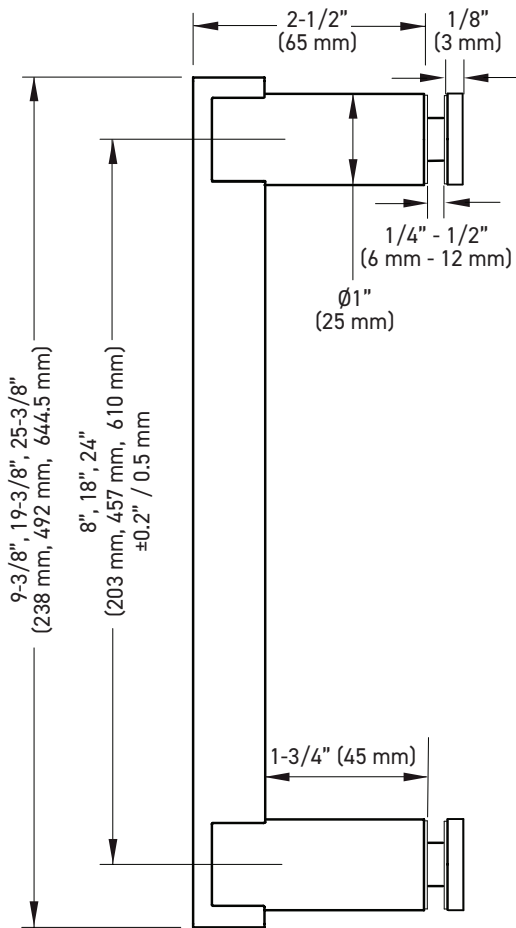

SINGLE SHOWER DOOR HANDLE / GLASS MOUNTED TOWEL BAR

SIDE / TOP ELEVATION