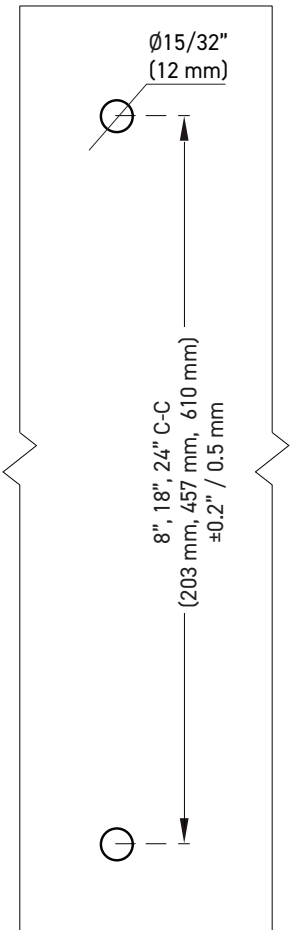

GLAZING TEMPLATE

MEASUREMENTS ARE FOR REFERENCE ONLY. TAYMOR RESERVES THE RIGHT TO CHANGE THE PRODUCT SPECS WITHOUT NOTICE.