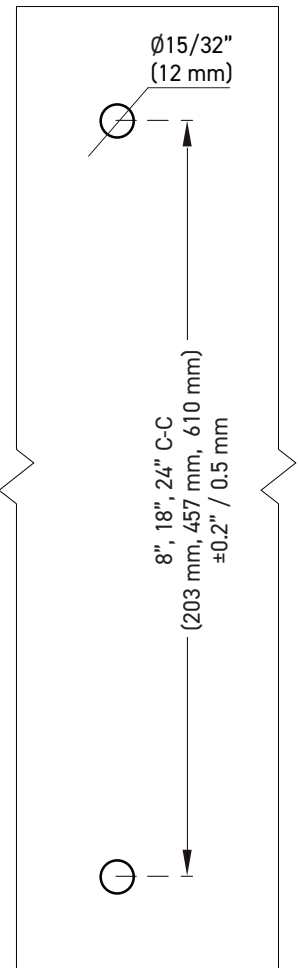

FEATURES

- Available in 8", 18", and 24" center to center lengths
- One-piece design
- 304 stainless steel construction
- Concealed mount
- 18" and 24" single handle also functions as a glass-mounted towel bar

INSTALLATION

- Fits glass thickness of 1/4" (6mm) to 1/2" (12mm)
- Two (2) Ø12mm glass holes are required
- Mounting hardware included

STANDARD FINISHES

-  Polished Chrome (PC)
-  Matte Black (BLK)

SPECIAL ORDER FINISHES

-  Brushed Brass (BB)
-  Dark Bronze (DB)
-  Gun Metal (GM)
-  Brushed Nickel (BN)
-  Polished Nickel (PN)

SINGLE SHOWER DOOR HANDLE

DOUBLE SHOWER DOOR HANDLE

GLASS MOUNTED TOWEL BAR

BOX PACK	POLISHED CHROME	MATTE BLACK	MATERIAL
8" x 8" Double Shower Door Handle	10-208X8PC	10-208X8BLK	304 Stainless Steel
18" x 18" Double Shower Door Handle	10-2018X18PC	10-2018X18BLK	304 Stainless Steel
24" x 24" Double Shower Door Handle	10-2024X24PC	10-2024X24BLK	304 Stainless Steel
8" Single Shower Door Handle	10-20S8PC	10-20S8BLK	304 Stainless Steel
18" Single Shower Door Handle / Glass Mounted Towel Bar	10-20S18PC	10-20S18BLK	304 Stainless Steel
24" Single Shower Door Handle / Glass Mounted Towel Bar	10-20S24PC	10-20S24BLK	304 Stainless Steel

SIDE ELEVATION

FRONT ELEVATION

GLAZING TEMPLATE

MEASUREMENTS ARE FOR REFERENCE ONLY. TAYMOR RESERVES THE RIGHT TO CHANGE THE PRODUCT SPECS WITHOUT NOTICE.

SINGLE SHOWER DOOR HANDLE / GLASS MOUNTED TOWEL BAR