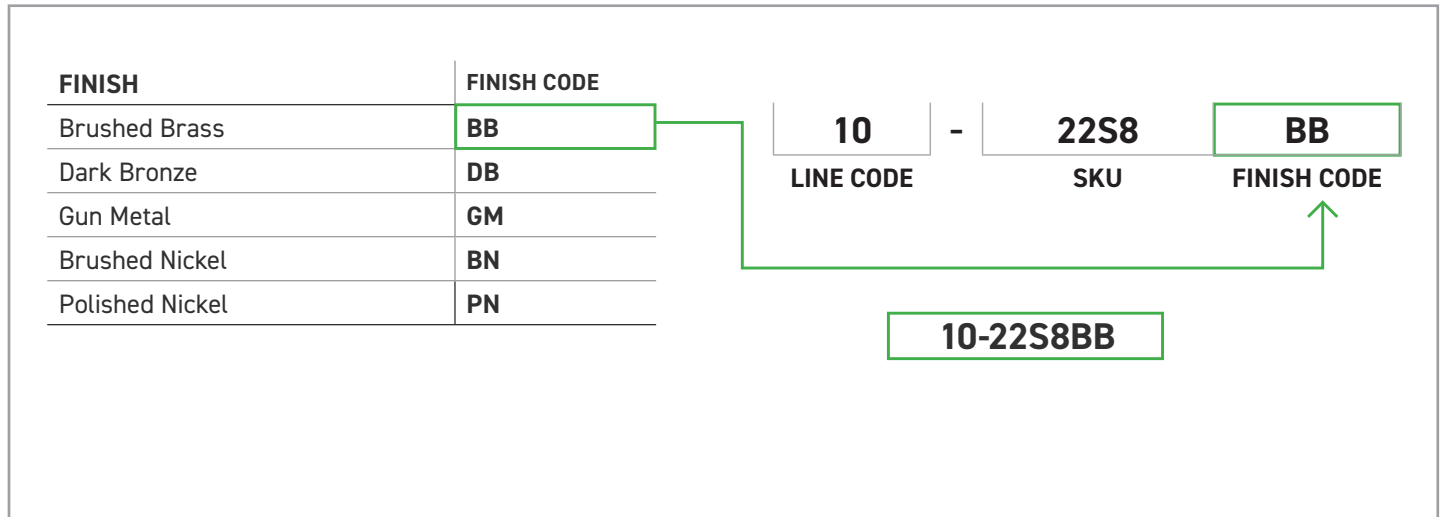

SIDE ELEVATION

FRONT ELEVATION

GLAZING TEMPLATE

MEASUREMENTS ARE FOR REFERENCE ONLY. TAYMOR RESERVES THE RIGHT TO CHANGE THE PRODUCT SPECS WITHOUT NOTICE.

SINGLE SHOWER DOOR HANDLE / GLASS MOUNTED TOWEL BAR

SIDE / TOP ELEVATION

FRONT ELEVATION

GLAZING TEMPLATE

MEASUREMENTS ARE FOR REFERENCE ONLY. TAYMOR RESERVES THE RIGHT TO CHANGE THE PRODUCT SPECS WITHOUT NOTICE.

HOW TO SPECIFY SPECIAL ORDER FINISHES

Please contact your Taymor Sales Representative for pricing, samples, and minimum order quantities.

To determine the item code for a special order finish product, simply add the finish code at the end of the product SKU as shown below:

Example of the item codes for the Astral Single Shower Door Handle in Brushed Brass: