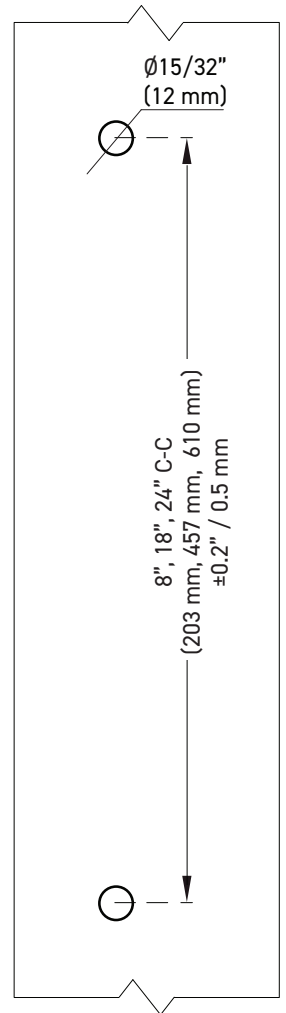

GLAZING TEMPLATE

MEASUREMENTS SUBJECT TO A 3% VARIANCE. MEASUREMENTS ARE FOR REFERENCE ONLY. TAYMOR RESERVES THE RIGHT TO CHANGE PRODUCT SPECS WITHOUT NOTICE.