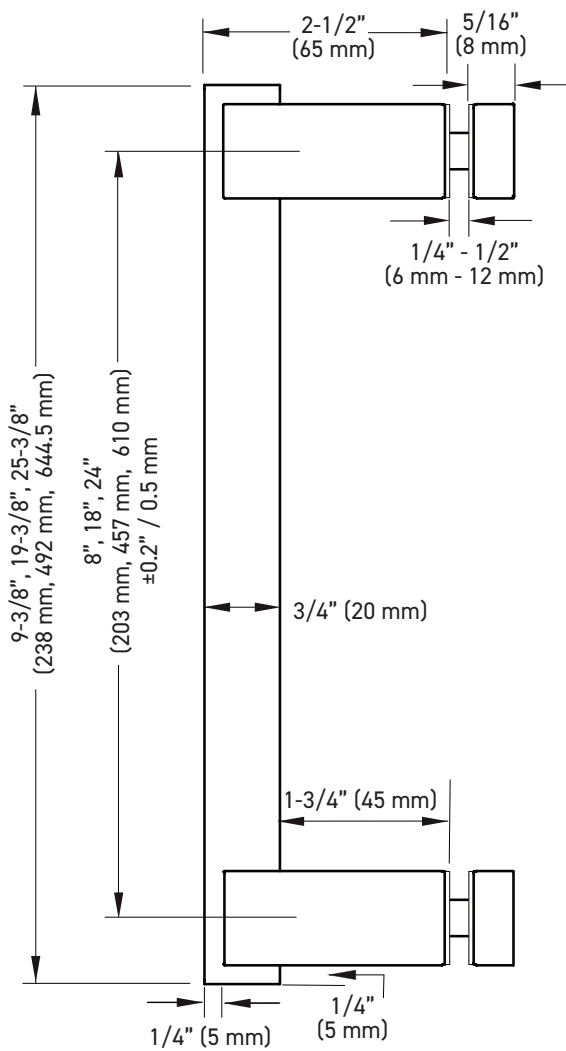

SINGLE SHOWER DOOR HANDLE / GLASS MOUNTED TOWEL BAR

SIDE / TOP ELEVATION