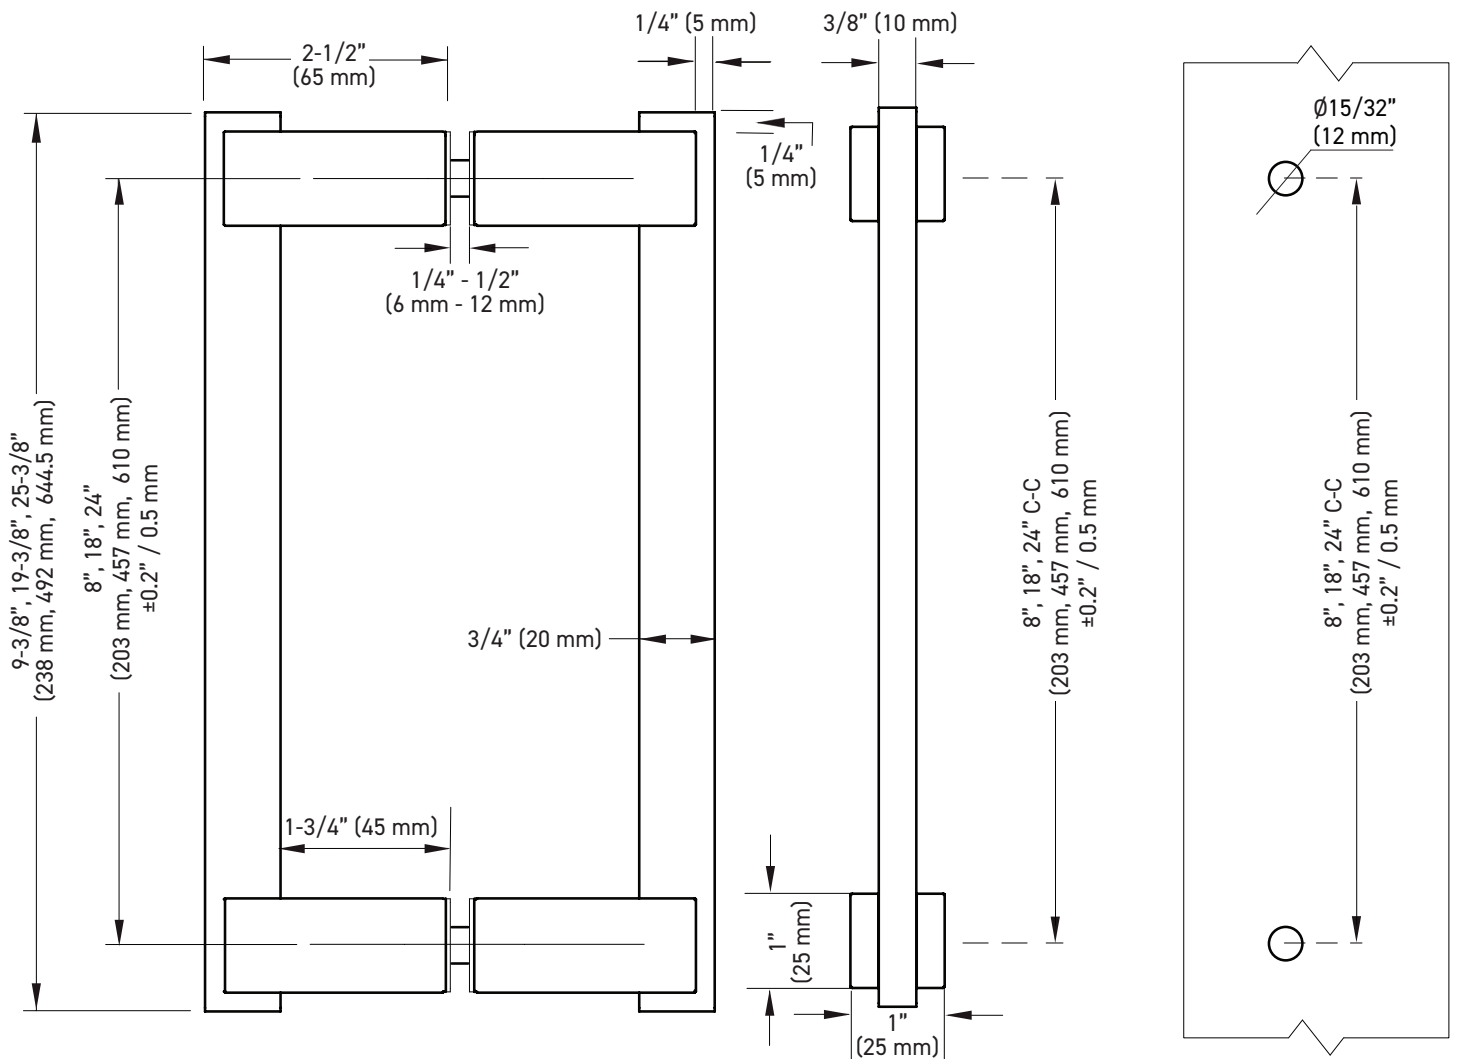

FEATURES

- Available in 8", 18", and 24" center to center lengths
- One-piece design
- 304 stainless steel construction
- Concealed mount
- 18" and 24" single handle also functions as a glass-mounted towel bar

INSTALLATION

- Fits glass thickness of 1/4" (6mm) to 1/2" (12mm)
- Two (2) Ø12mm glass holes are required
- Mounting hardware included

STANDARD FINISHES

-  Polished Chrome (PC)
-  Matte Black (BLK)

SPECIAL ORDER FINISHES

-  Brushed Brass (BB)
-  Dark Bronze (DB)
-  Gun Metal (GM)
-  Brushed Nickel (BN)
-  Polished Nickel (PN)

SINGLE SHOWER DOOR HANDLE

DOUBLE SHOWER DOOR HANDLE

GLASS MOUNTED TOWEL BAR

BOX PACK	POLISHED CHROME	MATTE BLACK	MATERIAL
8" x 8" Double Shower Door Handle	10-218X8PC	10-218X8BLK	304 Stainless Steel
18" x 18" Double Shower Door Handle	10-2118X18PC	10-2118X18BLK	304 Stainless Steel
24" x 24" Double Shower Door Handle	10-2124X24PC	10-2124X24BLK	304 Stainless Steel
8" Single Shower Door Handle	10-21S8PC	10-21S8BLK	304 Stainless Steel
18" Single Shower Door Handle / Glass Mounted Towel Bar	10-21S18PC	10-21S18BLK	304 Stainless Steel
24" Single Shower Door Handle / Glass Mounted Towel Bar	10-21S24PC	10-21S24BLK	304 Stainless Steel

SIDE ELEVATION

FRONT ELEVATION

GLAZING TEMPLATE

MEASUREMENTS SUBJECT TO A 3% VARIANCE. MEASUREMENTS ARE FOR REFERENCE ONLY. TAYMOR RESERVES THE RIGHT TO CHANGE PRODUCT SPECS WITHOUT NOTICE.

SINGLE SHOWER DOOR HANDLE / GLASS MOUNTED TOWEL BAR