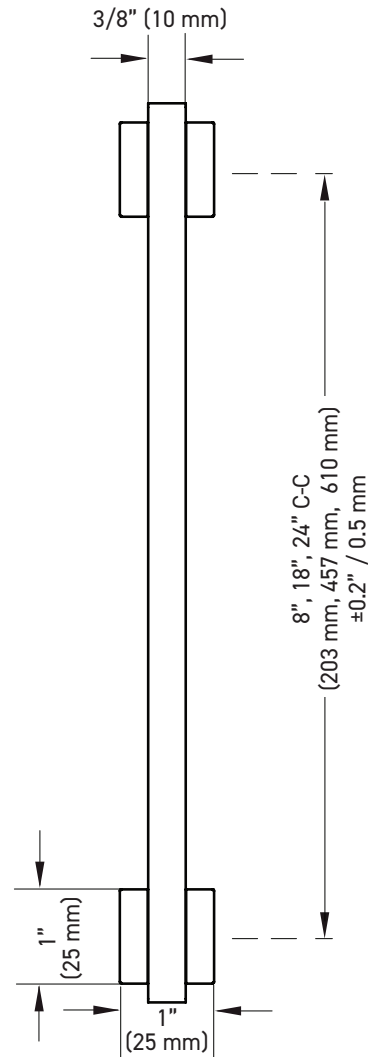

FRONT ELEVATION