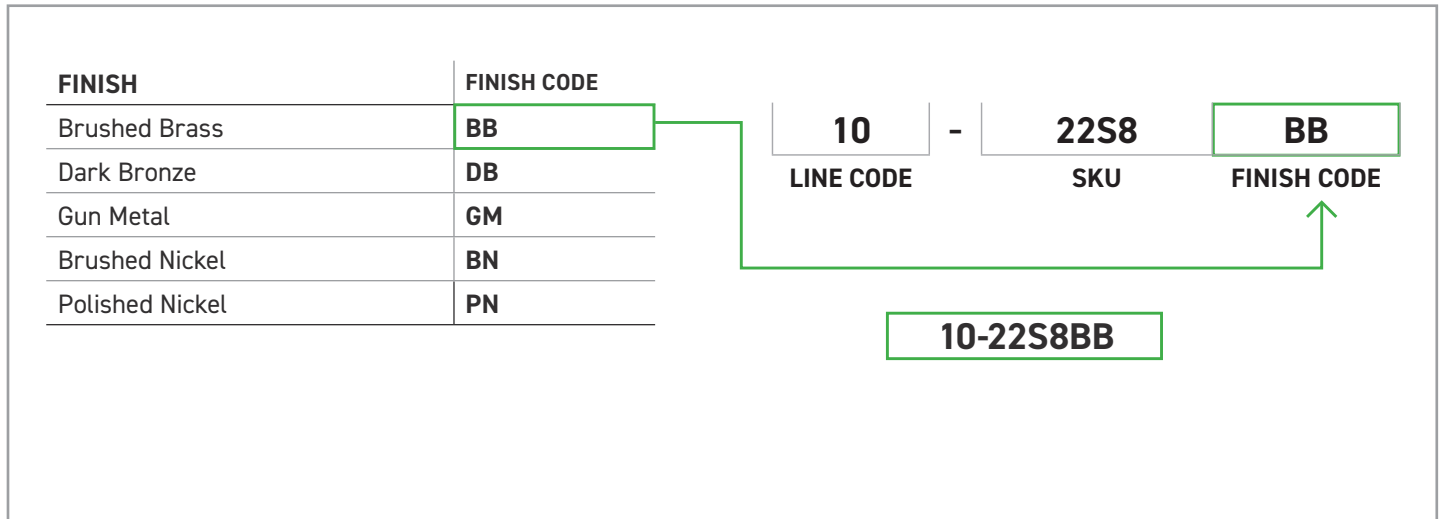

SIDE ELEVATION

FRONT ELEVATION

GLAZING TEMPLATE

MEASUREMENTS SUBJECT TO A 3% VARIANCE. MEASUREMENTS ARE FOR REFERENCE ONLY. TAYMOR RESERVES THE RIGHT TO CHANGE PRODUCT SPECS WITHOUT NOTICE.

SINGLE SHOWER DOOR HANDLE / GLASS MOUNTED TOWEL BAR

SIDE / TOP ELEVATION

FRONT ELEVATION

GLAZING TEMPLATE

MEASUREMENTS SUBJECT TO A 3% VARIANCE. MEASUREMENTS ARE FOR REFERENCE ONLY. TAYMOR RESERVES THE RIGHT TO CHANGE PRODUCT SPECS WITHOUT NOTICE.

HOW TO SPECIFY SPECIAL ORDER FINISHES

Please contact your Taymor Sales Representative for pricing, samples, and minimum order quantities.

To determine the item code for a special order finish product, simply add the finish code at the end of the product SKU as shown below: