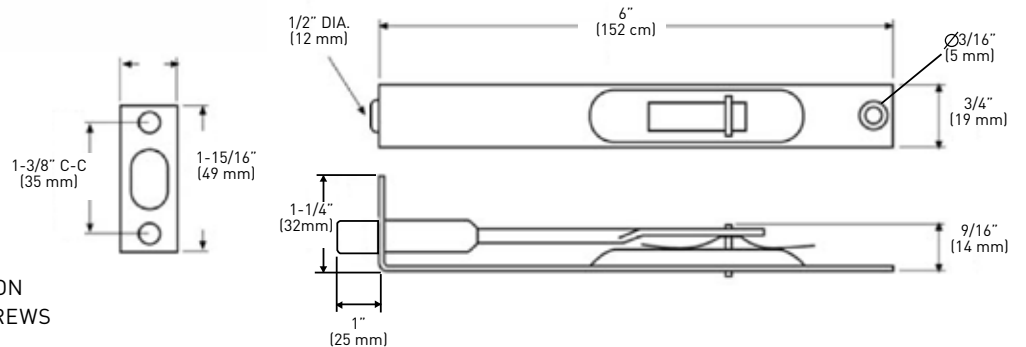

DOOR SECURITY

SOLID BRASS SURFACE BOLT

- > 4" (102 mm)
- > SOLID BRASS CONSTRUCTION
- > INCLUDES 2 KEEPERS AND MOUNTING SCREWS

	15 SATIN NICKEL	19 MATTE BLACK	26 POLISHED CHROME	CASE PACK
4" (102 mm) POLY-BAG WITH UPC	25-4035100SN	25-4035100BLK	25-4035100PC	10

FLUSH BOLT - RADIUS END

- > 6" (152 mm)
- > SOLID BRASS AND STEEL CONSTRUCTION
- > INCLUDES KEEPER AND MOUNTING SCREWS

	10B OIL RUBBED BRONZE	15 SATIN NICKEL	19 MATTE BLACK	26D SATIN CHROME	CASE PACK
6" (152 mm) RADIUS END POLY-BAG WITH UPC	25-5316ORB	25-5316SN	25-5316BLK	25-5316SC	20