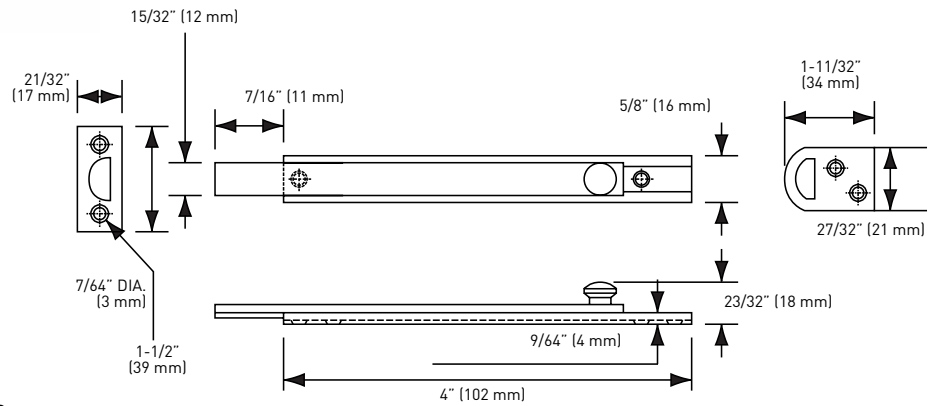

DOOR SECURITY

SOLID BRASS SURFACE BOLT

- > 4" (102 mm)
- > SOLID BRASS CONSTRUCTION
- > INCLUDES 2 KEEPERS AND MOUNTING SCREWS

	15 SATIN NICKEL	19 MATTE BLACK	26 POLISHED CHROME	CASE PACK
4" (102 mm) POLY-BAG WITH UPC	25-4035100SN	25-4035100BLK	25-4035100PC	10

FLUSH BOLT - RADIUS END

- > 6" (152 mm)
- > SOLID BRASS AND STEEL CONSTRUCTION
- > INCLUDES KEEPER AND MOUNTING SCREWS

	10B OIL RUBBED BRONZE	15 SATIN NICKEL	19 MATTE BLACK	26D SATIN CHROME	CASE PACK
6" (152 mm) RADIUS END POLY-BAG WITH UPC	25-5316ORB	25-5316SN	25-5316BLK	25-5316SC	20