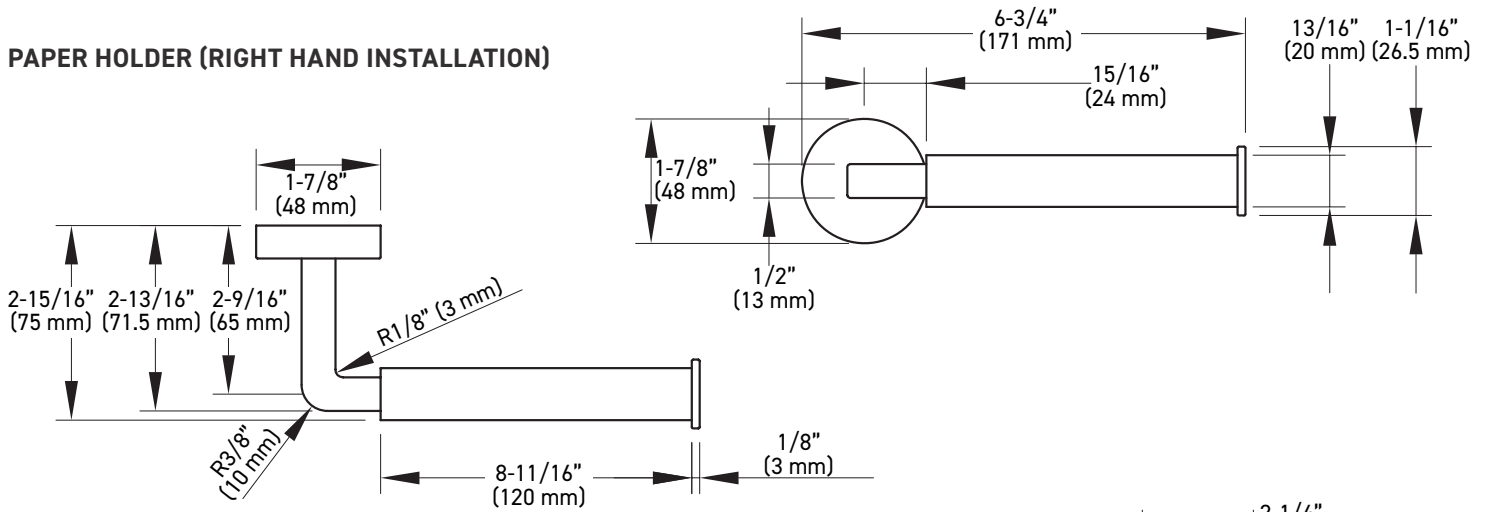

ADDITIONAL DETAILS

- Special order products are not eligible for return or exchange
- Lead times may vary
- Minimum order quantities apply

TOWEL BAR

ROBE HOOK

TOWEL RING

MEASUREMENTS SUBJECT TO A 3% VARIANCE. MEASUREMENTS ARE FOR REFERENCE ONLY. TAYMOR RESERVES THE RIGHT TO CHANGE PRODUCT SPECS WITHOUT NOTICE.

PAPER HOLDER (RIGHT HAND INSTALLATION)

DOUBLE TOWEL RING

MEASUREMENTS SUBJECT TO A 3% VARIANCE. MEASUREMENTS ARE FOR REFERENCE ONLY. TAYMOR RESERVES THE RIGHT TO CHANGE PRODUCT SPECS WITHOUT NOTICE.