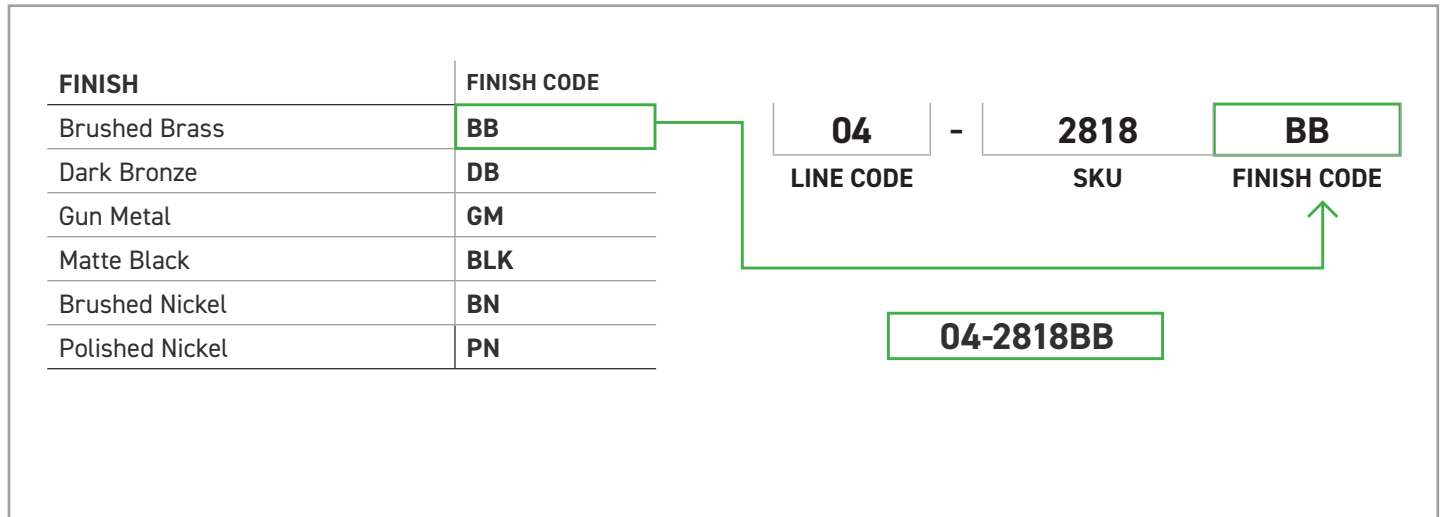

HOW TO SPECIFY SPECIAL ORDER FINISHES

Please contact your Taymor Sales Representative for pricing, samples, and minimum order quantities.

To determine the item code for a special order finish product, simply add the finish code at the end of the product SKU as shown below:

Example of the item codes for the Astral Bath Collection's Towel Bars in Brushed Brass:

FUNCTIONS	LINE CODE	SKU	FINISH CODE	ITEM CODE
10" Towel Bar	04	2810	BB	04-2810BB
18" Towel Bar	04	2818	BB	04-2818BB
24" Towel Bar	04	2824	BB	04-2824BB
30" Towel Bar	04	2830	BB	04-2830BB

ADDITIONAL DETAILS

- Special order products are not eligible for return or exchange
- Lead times may vary
- Minimum order quantities apply