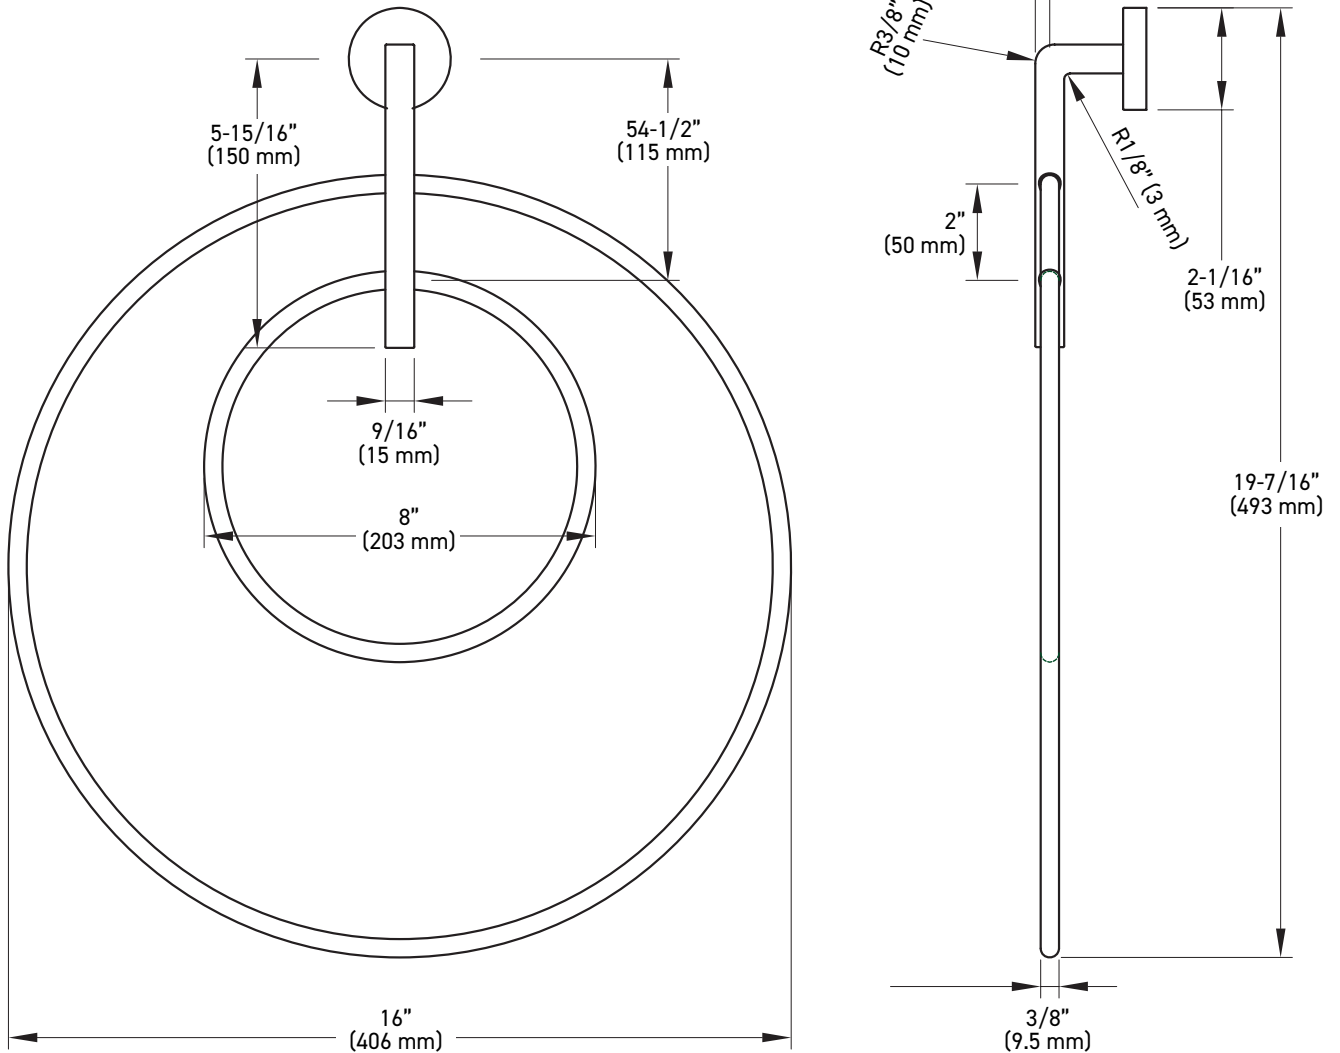

FEATURES

- One-piece design
- Brass construction
- Concealed screw mount

INSTALLATION

- Mounting hardware kit (plates, nylon anchors, and steel Phillips head screws) included
- Mounting plates: 1-11/16" x 1-3/16" (43 mm x 30 mm)

Example of the item codes for the Astral Bath Collection's Towel Bars in Brushed Brass:

FUNCTIONS	LINE CODE	SKU	FINISH CODE	ITEM CODE
10" Towel Bar	04	2810	BB	04-2810BB
18" Towel Bar	04	2818	BB	04-2818BB
24" Towel Bar	04	2824	BB	04-2824BB
30" Towel Bar	04	2830	BB	04-2830BB

ADDITIONAL DETAILS

- Special order products are not eligible for return or exchange
- Lead times may vary
- Minimum order quantities apply

TOWEL BAR

ROBE HOOK

TOWEL RING

MEASUREMENTS SUBJECT TO A 3% VARIANCE. MEASUREMENTS ARE FOR REFERENCE ONLY. TAYMOR RESERVES THE RIGHT TO CHANGE PRODUCT SPECS WITHOUT NOTICE.

PAPER HOLDER (RIGHT HAND INSTALLATION)

DOUBLE TOWEL RING

MEASUREMENTS SUBJECT TO A 3% VARIANCE. MEASUREMENTS ARE FOR REFERENCE ONLY. TAYMOR RESERVES THE RIGHT TO CHANGE PRODUCT SPECS WITHOUT NOTICE.