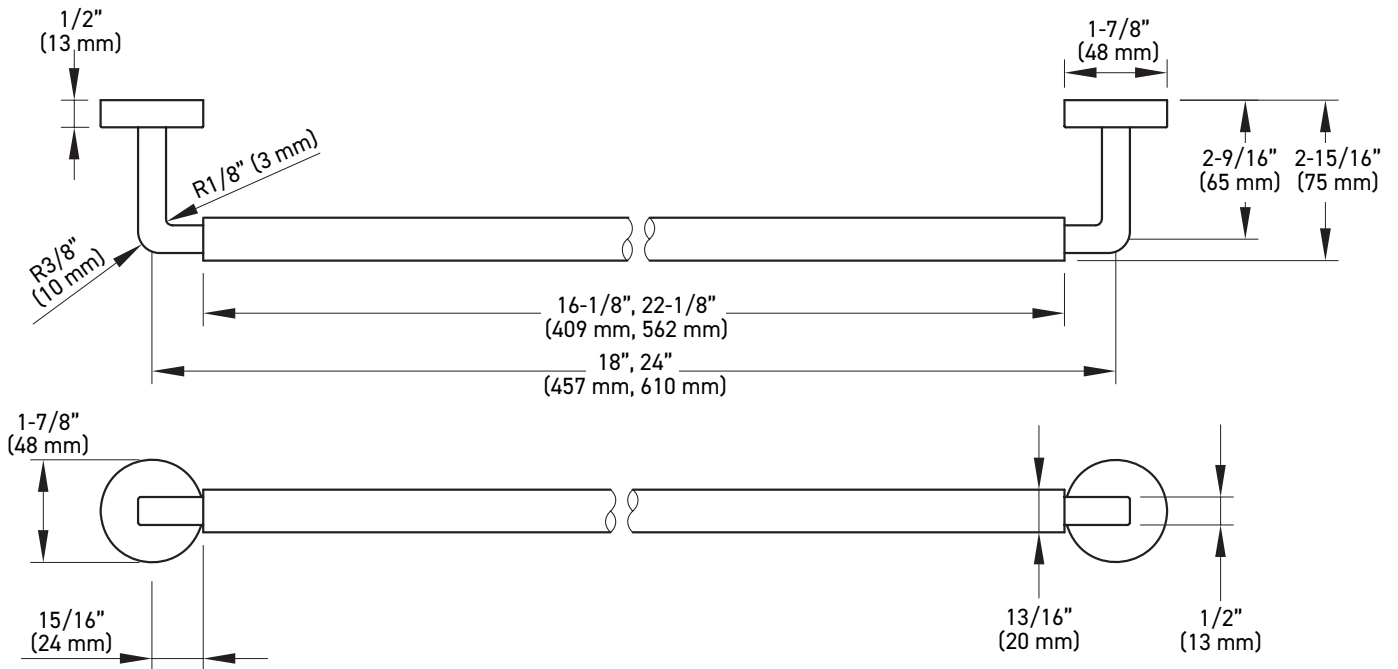

TOWEL BAR

ROBE HOOK

TOWEL RING

MEASUREMENTS SUBJECT TO A 3% VARIANCE. MEASUREMENTS ARE FOR REFERENCE ONLY. TAYMOR RESERVES THE RIGHT TO CHANGE PRODUCT SPECS WITHOUT NOTICE.