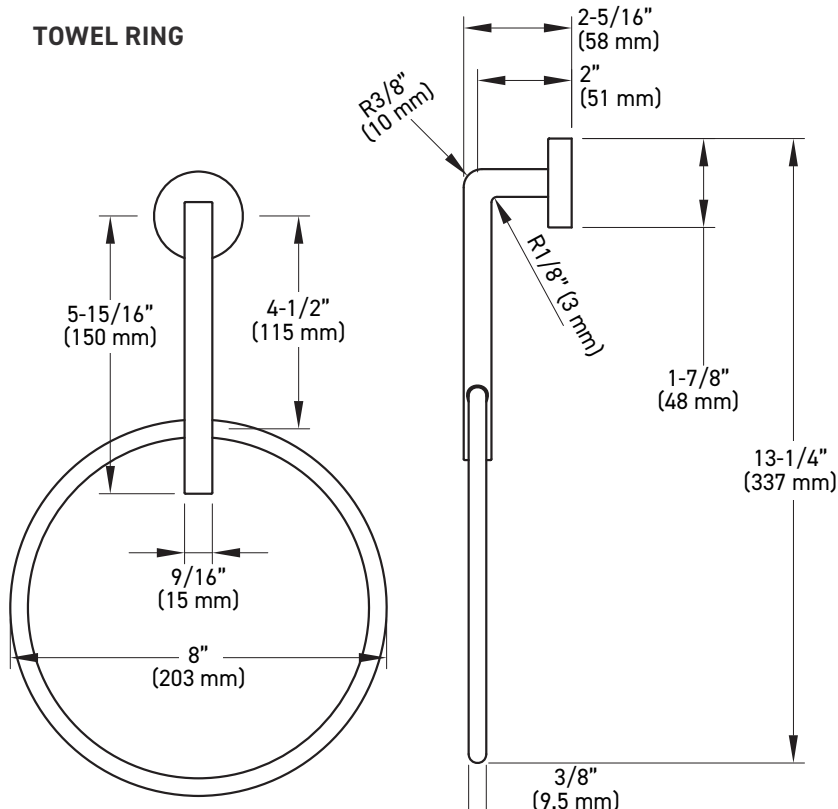

FEATURES

- One-piece design
- Brass construction
- Concealed screw mount

INSTALLATION

- Mounting hardware kit (plates, nylon anchors, and steel Phillips head screws) included
- Mounting plates: 1-11/16" x 1-3/16" (43 mm x 30 mm)

Example of the item codes for the Astral Bath Collection's Towel Bars in Brushed Brass:

FUNCTIONS	LINE CODE	SKU	FINISH CODE	ITEM CODE
10" Towel Bar	04	2810	BB	04-2810BB
18" Towel Bar	04	2818	BB	04-2818BB
24" Towel Bar	04	2824	BB	04-2824BB
30" Towel Bar	04	2830	BB	04-2830BB

ADDITIONAL DETAILS

- Special order products are not eligible for return or exchange
- Lead times may vary
- Minimum order quantities apply

TOWEL BAR

ROBE HOOK

TOWEL RING

MEASUREMENTS SUBJECT TO A 3% VARIANCE. MEASUREMENTS ARE FOR REFERENCE ONLY. TAYMOR RESERVES THE RIGHT TO CHANGE PRODUCT SPECS WITHOUT NOTICE.

PAPER HOLDER (RIGHT HAND INSTALLATION)

DOUBLE TOWEL RING

MEASUREMENTS SUBJECT TO A 3% VARIANCE. MEASUREMENTS ARE FOR REFERENCE ONLY. TAYMOR RESERVES THE RIGHT TO CHANGE PRODUCT SPECS WITHOUT NOTICE.