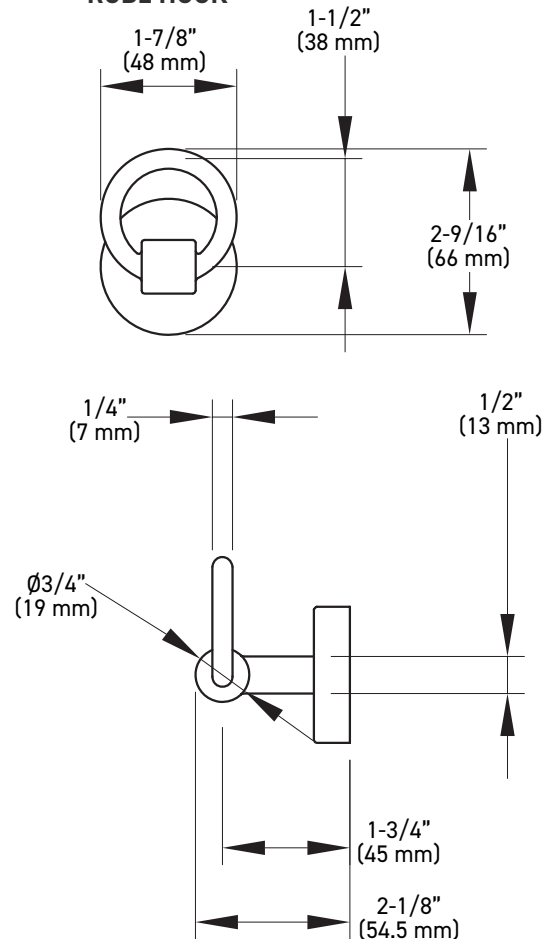

FEATURES

- One-piece design
- Brass construction
- Concealed screw mount

INSTALLATION

- Mounting hardware kit (plates, nylon anchors, and steel Phillips head screws) included
- Mounting plates: 1-11/16" x 1-3/16" (43 mm x 30 mm)

Example of the item codes for the Astral Bath Collection's Towel Bars in Brushed Brass:

FUNCTIONS	LINE CODE	SKU	FINISH CODE	ITEM CODE
10" Towel Bar	04	2810	BB	04-2810BB
18" Towel Bar	04	2818	BB	04-2818BB
24" Towel Bar	04	2824	BB	04-2824BB
30" Towel Bar	04	2830	BB	04-2830BB

ADDITIONAL DETAILS

- Special order products are not eligible for return or exchange
- Lead times may vary
- Minimum order quantities apply

TOWEL BAR

ROBE HOOK

TOWEL RING

MEASUREMENTS SUBJECT TO A 3% VARIANCE. MEASUREMENTS ARE FOR REFERENCE ONLY. TAYMOR RESERVES THE RIGHT TO CHANGE PRODUCT SPECS WITHOUT NOTICE.

PAPER HOLDER (RIGHT HAND INSTALLATION)

DOUBLE TOWEL RING

MEASUREMENTS SUBJECT TO A 3% VARIANCE. MEASUREMENTS ARE FOR REFERENCE ONLY. TAYMOR RESERVES THE RIGHT TO CHANGE PRODUCT SPECS WITHOUT NOTICE.