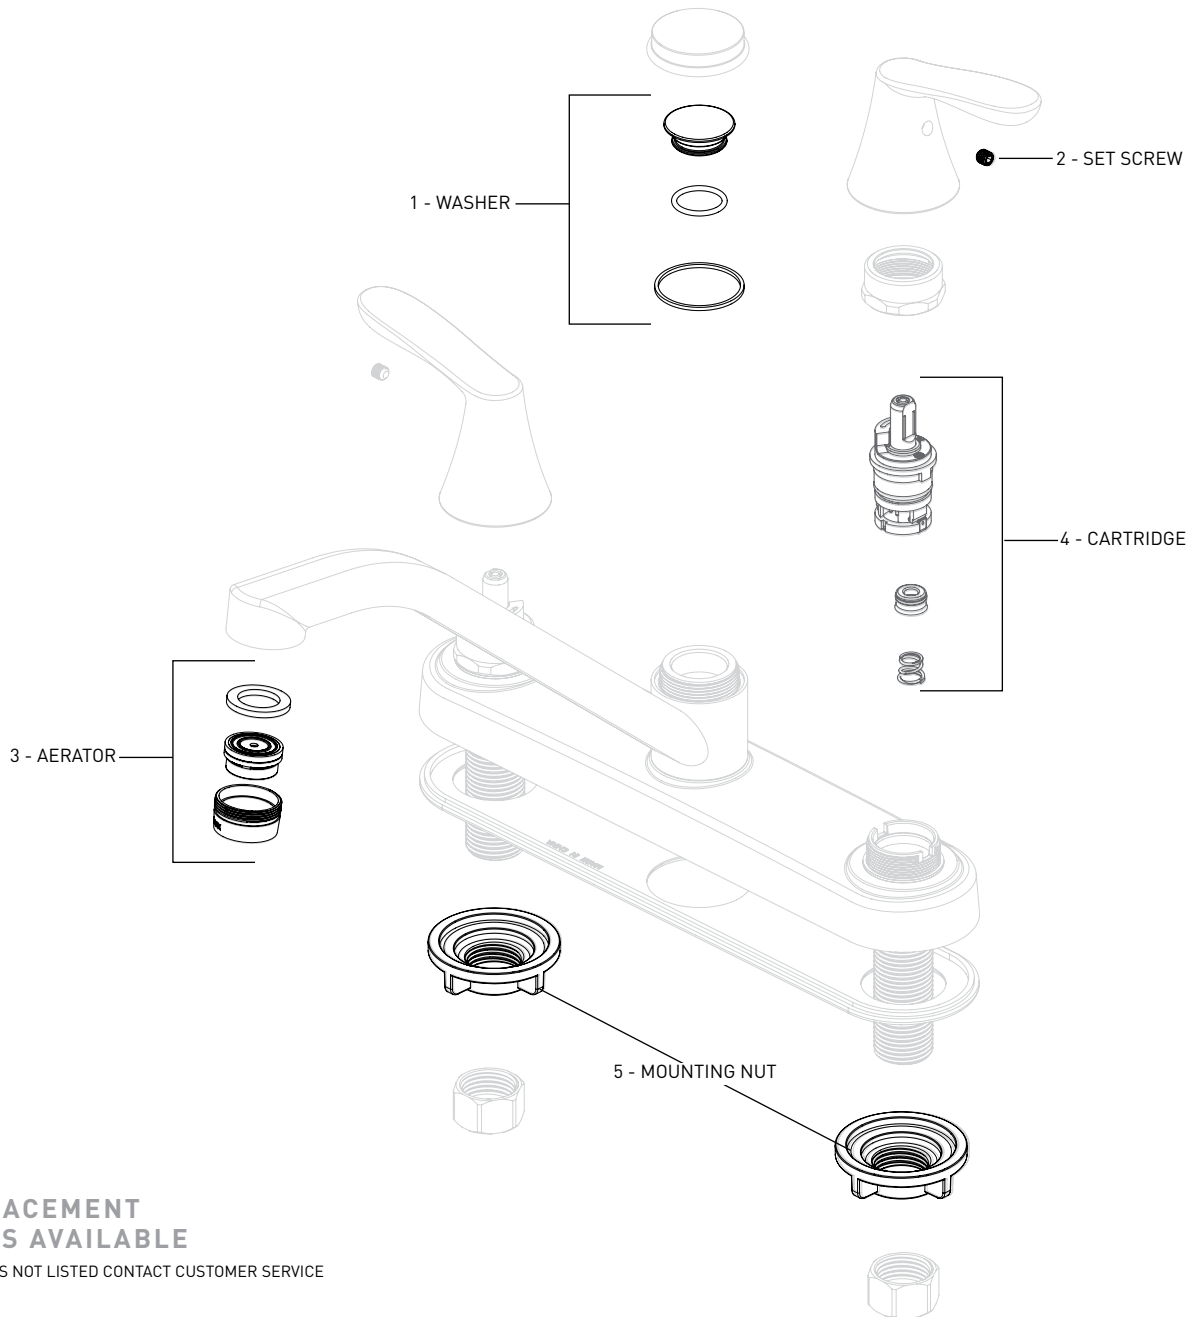

INFINITY

06-8832
KITCHEN FAUCET

REPLACEMENT PARTS AVAILABLE

FOR PARTS NOT LISTED CONTACT CUSTOMER SERVICE

REPLACEMENT PARTS	POLISHED CHROME PART NUMBER
1 - WASHER	06-RP1050
2 - SET SCREW	06-RP0721
3 - AERATOR	06-RP1051
4 - CARTRIDGE	06-RP0069
5 - MOUNTING NUT	06-RP0186