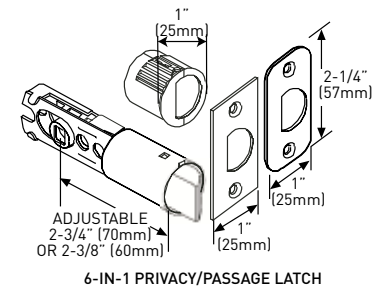

## SPECIFICATIONS

- PUSH BUTTON AUTO-RELEASE ON PRIVACY AND KEYED ENTRY FUNCTION
- UNIVERSAL 6-IN-1 LATCH OFFERS A GUARANTEED FIT
- INCLUDES ANTI-PRY COLLAR FOR REINFORCED SECURITY
- 45° LATCH RETRACTION
- PREMIUM ALL METAL CONSTRUCTION
- INCLUDES 1-3/4" X 2-1/4" FULL LIP RADIUS CORNER "D" STRIKE STANDARD
- FITS STANDARD DOORS

REVERSIBLE

MEETS ADA  
STANDARDS

FULL LIP RADIUS STRIKE

MEASUREMENTS SUBJECT TO A 3% VARIANCE

MEASUREMENTS ARE FOR REFERENCE ONLY. TAYMOR RESERVES THE RIGHT TO CHANGE THE PRODUCT SPECS WITHOUT NOTICE. FOR PRODUCT WARRANTY, PLEASE VISIT TAYMOR WEBSITE FOR DETAILS