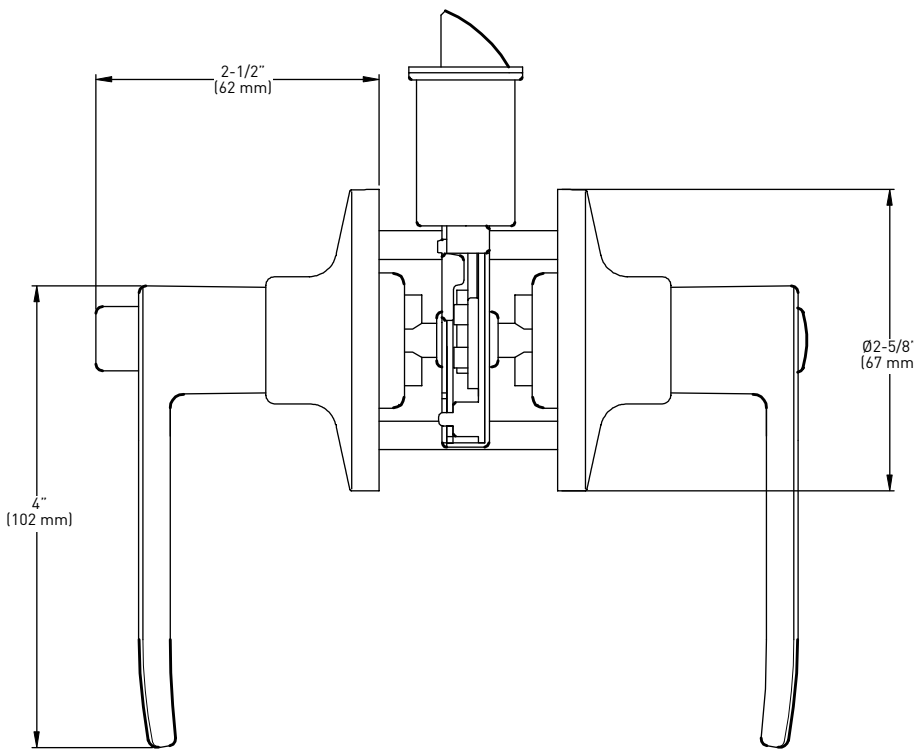

## SPECIFICATIONS

- PUSH BUTTON AUTO-RELEASE ON PRIVACY AND KEYED ENTRY FUNCTION
- UNIVERSAL 6-IN-1 LATCH OFFERS A GUARANTEED FIT
- INCLUDES ANTI-PRY COLLAR FOR REINFORCED SECURITY
- 45° LATCH RETRACTION
- PREMIUM ALL METAL CONSTRUCTION
- INCLUDES 1-3/4" X 2-1/4" FULL LIP RADIUS CORNER "D" STRIKE STANDARD
- FITS STANDARD DOORS

REVERSIBLE

MEETS ADA  
STANDARDS

FULL LIP RADIUS STRIKE

MEASUREMENTS SUBJECT TO A 3% VARIANCE

MEASUREMENTS ARE FOR REFERENCE ONLY. TAYMOR RESERVES THE RIGHT TO CHANGE THE PRODUCT SPECS WITHOUT NOTICE. FOR PRODUCT WARRANTY, PLEASE VISIT TAYMOR WEBSITE FOR DETAILS