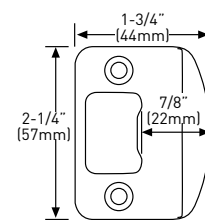

REVERSIBLE

MEETS ADA  
STANDARDS

FULL LIP RADIUS STRIKE

MEASUREMENTS SUBJECT TO A 3% VARIANCE

MEASUREMENTS ARE FOR REFERENCE ONLY. TAYMOR RESERVES THE RIGHT TO CHANGE THE PRODUCT SPECS WITHOUT NOTICE. FOR PRODUCT WARRANTY, PLEASE VISIT TAYMOR WEBSITE FOR DETAILS