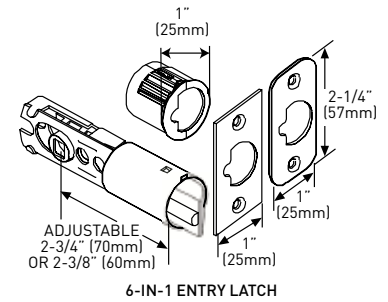

## SPECIFICATIONS

- PUSH BUTTON AUTO-RELEASE ON PRIVACY AND KEYED ENTRY FUNCTION
- UNIVERSAL 6-IN-1 LATCH OFFERS A GUARANTEED FIT
- INCLUDES ANTI-PRY COLLAR FOR REINFORCED SECURITY
- 45° LATCH RETRACTION
- PREMIUM ALL METAL CONSTRUCTION
- INCLUDES 1-3/4" X 2-1/4" FULL LIP RADIUS CORNER "D" STRIKE STANDARD
- FITS STANDARD DOORS

REVERSIBLE

MEETS ADA  
STANDARDS

FULL LIP RADIUS STRIKE

MEASUREMENTS SUBJECT TO A 3% VARIANCE

MEASUREMENTS ARE FOR REFERENCE ONLY. TAYMOR RESERVES THE RIGHT TO CHANGE THE PRODUCT SPECS WITHOUT NOTICE. FOR PRODUCT WARRANTY, PLEASE VISIT TAYMOR WEBSITE FOR DETAILS