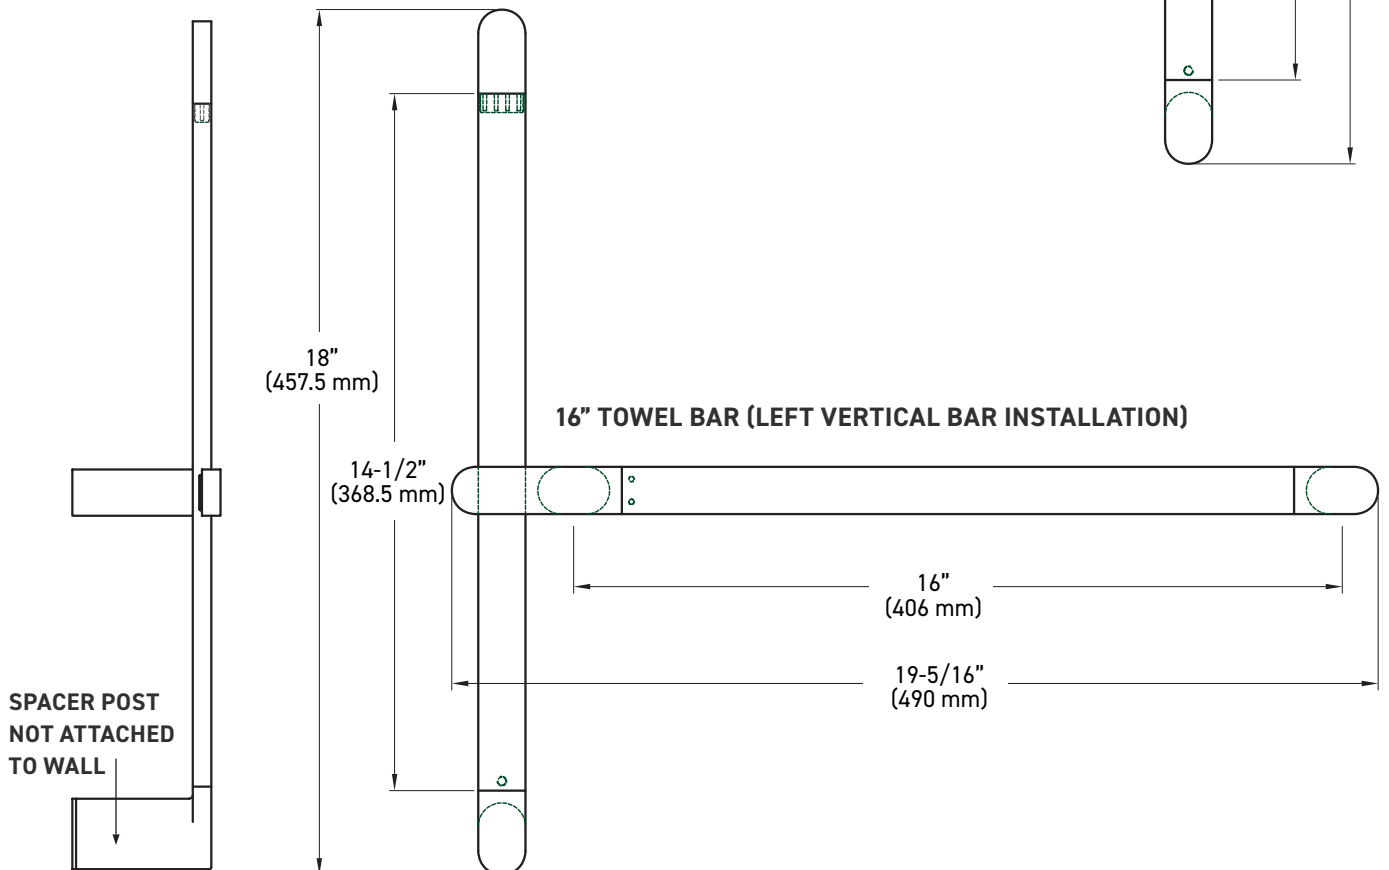

## INSTALLATION

- Mounting hardware kit (plates, nylon anchors, and steel Phillips head screws) included
- Mounting plates: Paper Holder: 5-1/8" x 7/8" x 1/4" (130 mm x 23 mm x 6 mm), Towel Bar: 1-3/8" x 3/4" x 3/4" (34 mm x 21 mm x 20 mm)
- Horizontal and vertical bars to be connected during installation (fastener and allen key provided)

### ADDITIONAL DETAILS

- Special order products are not eligible for return or exchange
- Lead times may vary
- Minimum order quantities apply

**22" TOWEL BAR (RIGHT VERTICAL BAR INSTALLATION)**

MEASUREMENTS SUBJECT TO A 3% VARIANCE. MEASUREMENTS ARE FOR REFERENCE ONLY. TAYMOR RESERVES THE RIGHT TO CHANGE PRODUCT SPECS WITHOUT NOTICE.