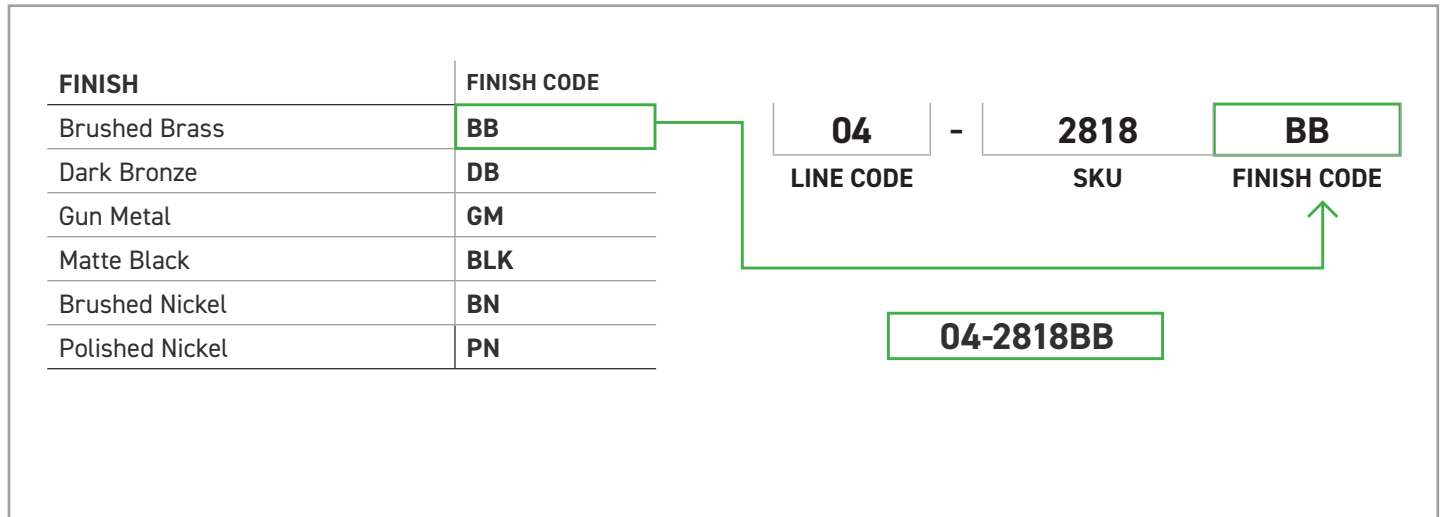

## STOCKED FINISHES

-  Polished Chrome (PC)
-  Matte Black (BLK)

## SPECIAL ORDER FINISHES

-  Brushed Brass (BB)
-  Dark Bronze (DB)
-  Gun Metal (GM)
-  Brushed Nickel (BN)
-  Polished Nickel (PN)

BOX PACK	POLISHED CHROME	MATTE BLACK	MATERIAL
Towel Bar 16" Left Vertical Bar	04-18016L	04-18016LBLK	Zinc/Stainless Steel
Towel Bar 16" Right Vertical Bar	04-18016R	04-18016RBLK	Zinc/Stainless Steel
Towel Bar 22" Left Vertical Bar	04-18022L	04-18022LBLK	Zinc/Stainless Steel
Towel Bar 22" Right Vertical Bar	04-18022R	04-18022RBLK	Zinc/Stainless Steel
Paper Holder	04-18048	04-18048BLK	Zinc
Single Modular Hook	04-18001	04-18001BLK	Zinc

## HOW TO SPECIFY SPECIAL ORDER FINISHES

Please contact your Taymor Sales Representative for pricing, samples, and minimum order quantities.

To determine the item code for a special order finish product, simply add the finish code at the end of the product SKU as shown below: