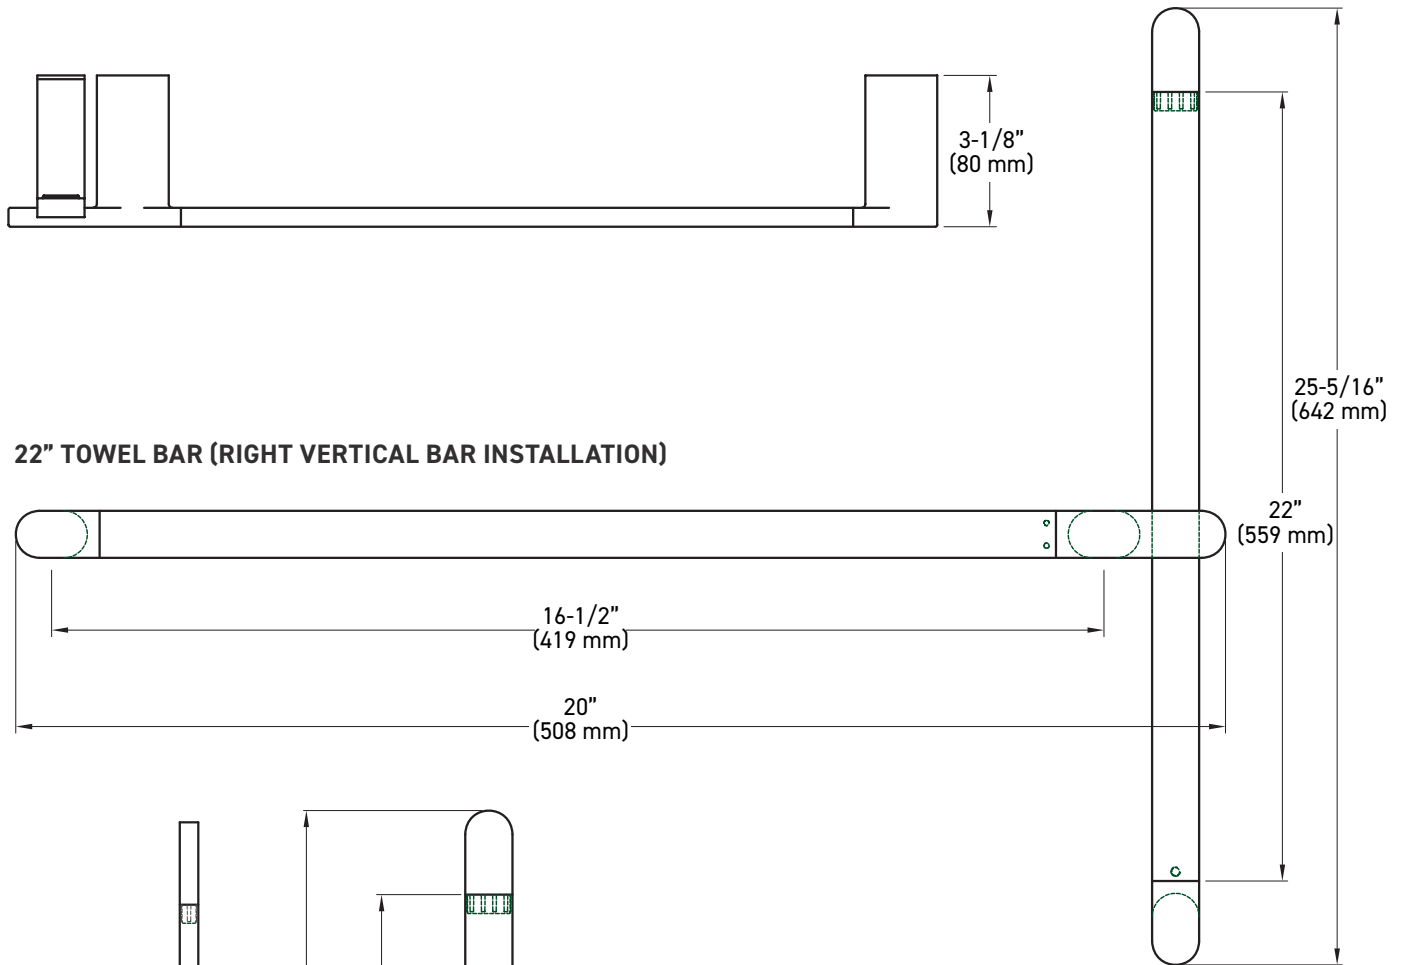

22" TOWEL BAR (RIGHT VERTICAL BAR INSTALLATION)