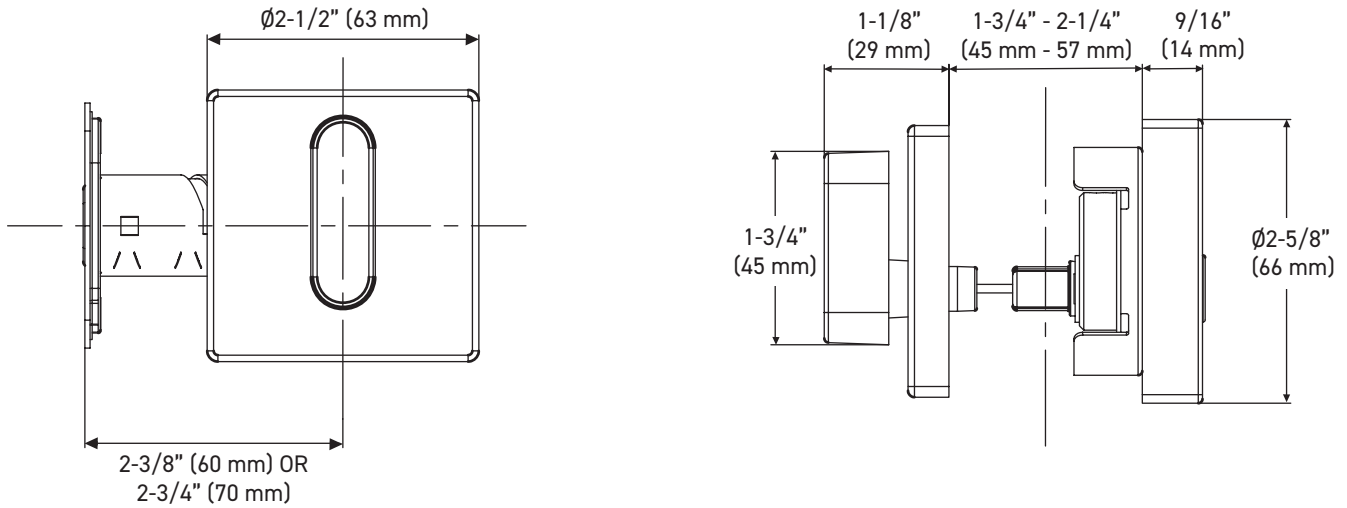

SQUARE FLUSH DEADBOLT LOCK ASSEMBLY