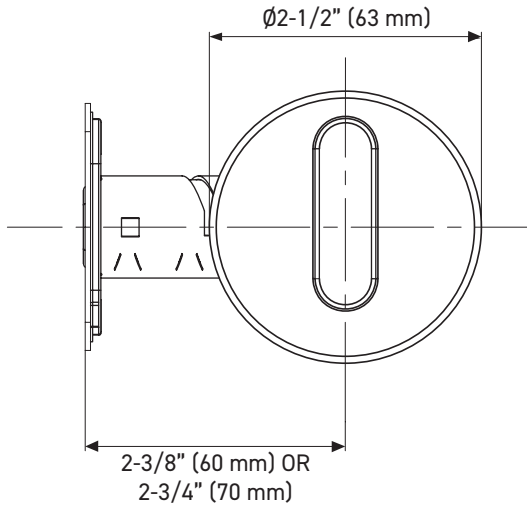

## INSTALLATION

- Fits standard door thickness: 1-3/4" (45 mm) - 2-1/8" (54 mm)
- Fits 1-1/2" (38 mm) or 2-1/8" (54 mm) bore hole
- Anti-pry collar included

## ROUND FLUSH DEADBOLT LOCK ASSEMBLY