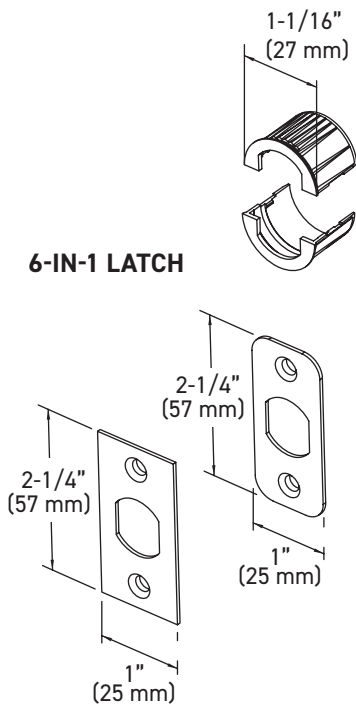

6-IN-1 LATCH