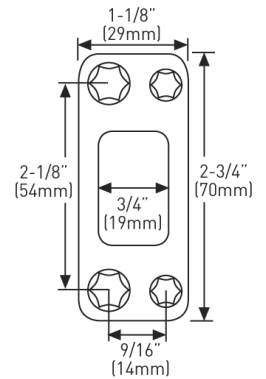

HIGH SECURITY STRIKE