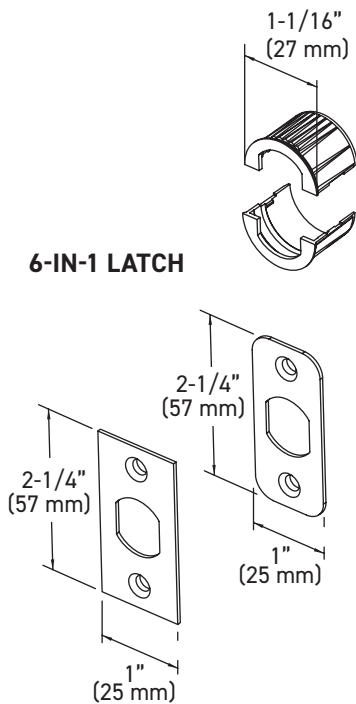

6-IN-1 LATCH