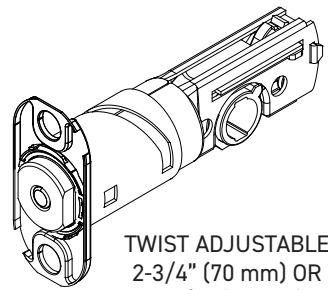

6-IN-1 LATCH