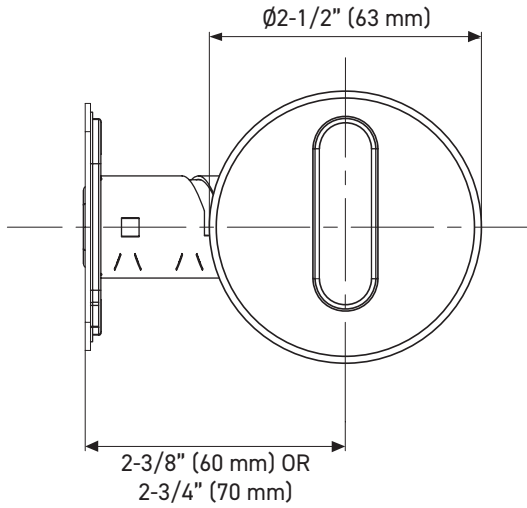

ROUND FLUSH DEADBOLT LOCK ASSEMBLY