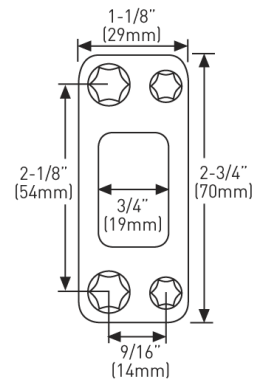

HIGH SECURITY STRIKE

MEASUREMENTS SUBJECT TO A 3% VARIANCE. MEASUREMENTS ARE FOR REFERENCE ONLY. TAYMOR RESERVES THE RIGHT TO CHANGE PRODUCT SPECS WITHOUT NOTICE.