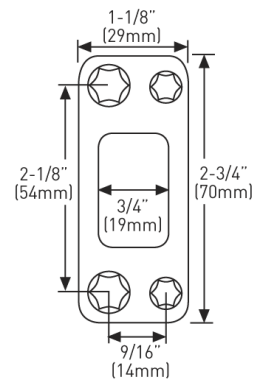

HIGH SECURITY STRIKE

MEASUREMENTS SUBJECT TO A 3% VARIANCE. MEASUREMENTS ARE FOR REFERENCE ONLY. TAYMOR RESERVES THE RIGHT TO CHANGE PRODUCT SPECS WITHOUT NOTICE.