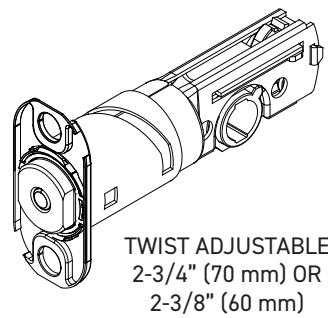

6-IN-1 LATCH