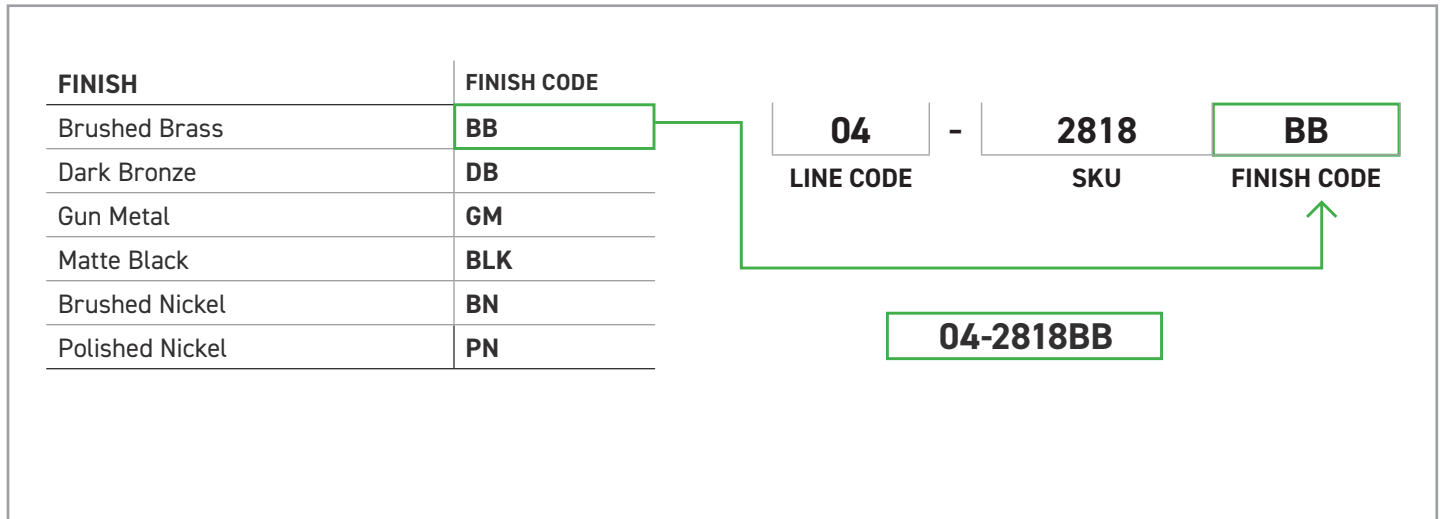

HOW TO SPECIFY SPECIAL ORDER FINISHES

Please contact your Taymor Sales Representative for pricing, samples, and minimum order quantities.

To determine the item code for a special order finish product, simply add the finish code at the end of the product SKU as shown below:

Example of the item codes for the Astral Bath Collection's Towel Bars in Brushed Brass:

FUNCTIONS	LINE CODE	SKU	FINISH CODE	ITEM CODE
10" Towel Bar	04	2810	BB	04-2810BB
18" Towel Bar	04	2818	BB	04-2818BB
24" Towel Bar	04	2824	BB	04-2824BB
30" Towel Bar	04	2830	BB	04-2830BB

ADDITIONAL DETAILS

- Special order products are not eligible for return or exchange
- Lead times may vary
- Minimum order quantities apply