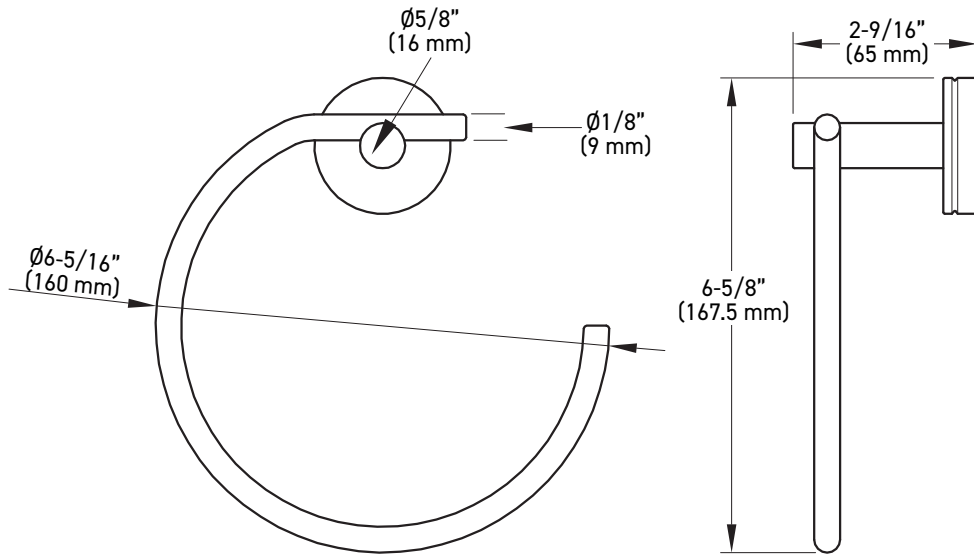

FEATURES

- One-piece design
- Brass construction
- Concealed screw mount

INSTALLATION

- Mounting hardware kit (plates, nylon anchors, and steel Phillips head screws) included
- Mounting plates: 1-1/8" x 1-1/8" (29 mm x 29 mm)

Example of the item codes for the Astral Bath Collection's Towel Bars in Brushed Brass:

FUNCTIONS	LINE CODE	SKU	FINISH CODE	ITEM CODE
10" Towel Bar	04	2810	BB	04-2810BB
18" Towel Bar	04	2818	BB	04-2818BB
24" Towel Bar	04	2824	BB	04-2824BB
30" Towel Bar	04	2830	BB	04-2830BB

ADDITIONAL DETAILS

- Special order products are not eligible for return or exchange
- Lead times may vary
- Minimum order quantities apply

TOWEL BAR

PAPER HOLDER (LEFT HAND INSTALLATION)

MEASUREMENTS SUBJECT TO A 3% VARIANCE. MEASUREMENTS ARE FOR REFERENCE ONLY. TAYMOR RESERVES THE RIGHT TO CHANGE PRODUCT SPECS WITHOUT NOTICE.

TOWEL RING

ROBE HOOK

MEASUREMENTS SUBJECT TO A 3% VARIANCE. MEASUREMENTS ARE FOR REFERENCE ONLY. TAYMOR RESERVES THE RIGHT TO CHANGE PRODUCT SPECS WITHOUT NOTICE.