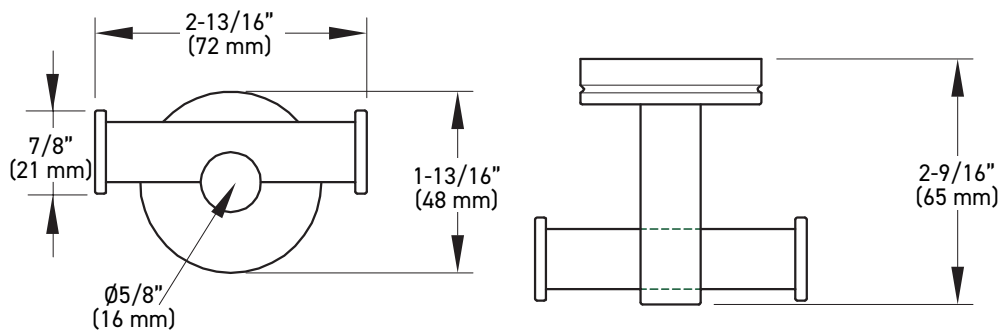

FEATURES

- One-piece design
- Brass construction
- Concealed screw mount

INSTALLATION

- Mounting hardware kit (plates, nylon anchors, and steel Phillips head screws) included
- Mounting plates: 1-1/8" x 1-1/8" (29 mm x 29 mm)

ADDITIONAL DETAILS

- Special order products are not eligible for return or exchange
- Lead times may vary
- Minimum order quantities apply

TOWEL BAR

PAPER HOLDER (LEFT HAND INSTALLATION)

MEASUREMENTS SUBJECT TO A 3% VARIANCE. MEASUREMENTS ARE FOR REFERENCE ONLY. TAYMOR RESERVES THE RIGHT TO CHANGE PRODUCT SPECS WITHOUT NOTICE.

TOWEL RING

ROBE HOOK

MEASUREMENTS SUBJECT TO A 3% VARIANCE. MEASUREMENTS ARE FOR REFERENCE ONLY. TAYMOR RESERVES THE RIGHT TO CHANGE PRODUCT SPECS WITHOUT NOTICE.