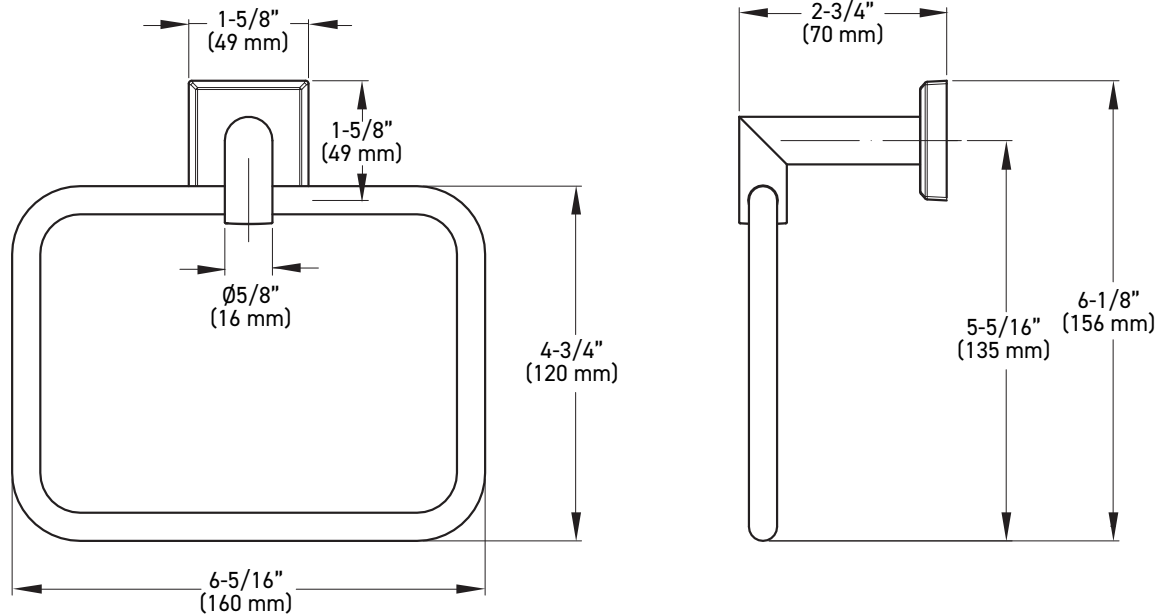

FEATURES

- Concealed screw mount

INSTALLATION

- Mounting hardware kit (plates, nylon anchors, and steel Phillips head screws) included
- Mounting plates: 1-3/16" x 1-1/16" (30 mm x 27 mm), Paper Holder: Ø1-1/4" (32.7 mm)

ADDITIONAL DETAILS

- Special order products are not eligible for return or exchange
- Lead times may vary
- Minimum order quantities apply

TOWEL BAR

PAPER HOLDER (LEFT HAND INSTALLATION)

MEASUREMENTS SUBJECT TO A 3% VARIANCE. MEASUREMENTS ARE FOR REFERENCE ONLY. TAYMOR RESERVES THE RIGHT TO CHANGE PRODUCT SPECS WITHOUT NOTICE.

ROBE HOOK

TOWEL RING

MEASUREMENTS SUBJECT TO A 3% VARIANCE. MEASUREMENTS ARE FOR REFERENCE ONLY. TAYMOR RESERVES THE RIGHT TO CHANGE PRODUCT SPECS WITHOUT NOTICE.