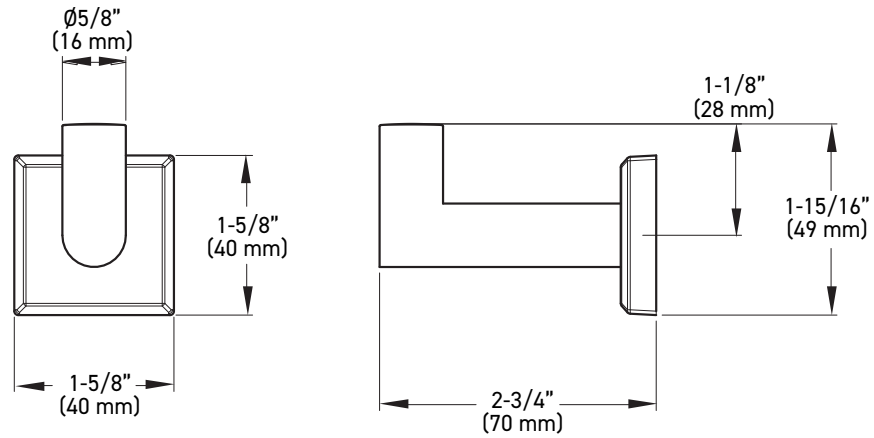

Example of the item codes for the Astral Bath Collection's Towel Bars in Brushed Brass:

FUNCTIONS	LINE CODE	SKU	FINISH CODE	ITEM CODE
10" Towel Bar	04	2810	BB	04-2810BB
18" Towel Bar	04	2818	BB	04-2818BB
24" Towel Bar	04	2824	BB	04-2824BB
30" Towel Bar	04	2830	BB	04-2830BB

ADDITIONAL DETAILS

- Special order products are not eligible for return or exchange
- Lead times may vary
- Minimum order quantities apply

TOWEL BAR

PAPER HOLDER (LEFT HAND INSTALLATION)

MEASUREMENTS SUBJECT TO A 3% VARIANCE. MEASUREMENTS ARE FOR REFERENCE ONLY. TAYMOR RESERVES THE RIGHT TO CHANGE PRODUCT SPECS WITHOUT NOTICE.

ROBE HOOK

TOWEL RING

MEASUREMENTS SUBJECT TO A 3% VARIANCE. MEASUREMENTS ARE FOR REFERENCE ONLY. TAYMOR RESERVES THE RIGHT TO CHANGE PRODUCT SPECS WITHOUT NOTICE.