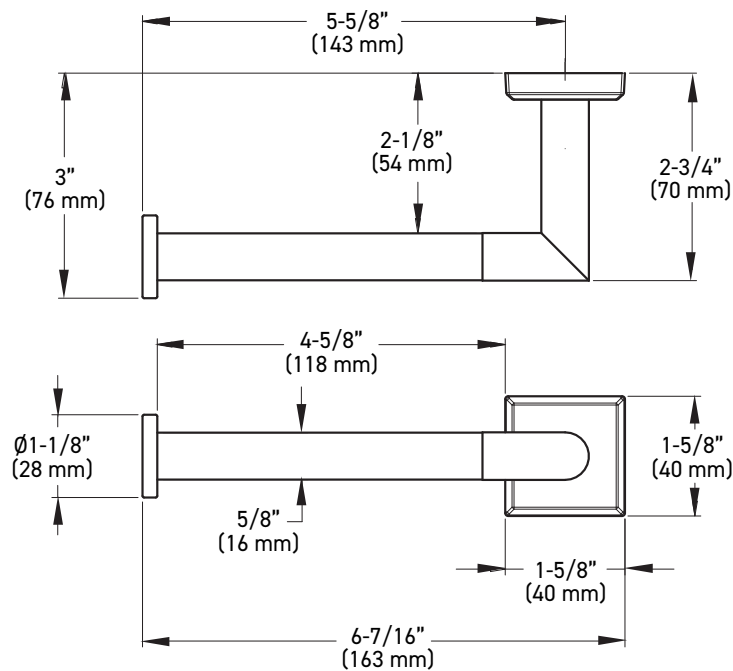

PAPER HOLDER (LEFT HAND INSTALLATION)

MEASUREMENTS SUBJECT TO A 3% VARIANCE. MEASUREMENTS ARE FOR REFERENCE ONLY. TAYMOR RESERVES THE RIGHT TO CHANGE PRODUCT SPECS WITHOUT NOTICE.