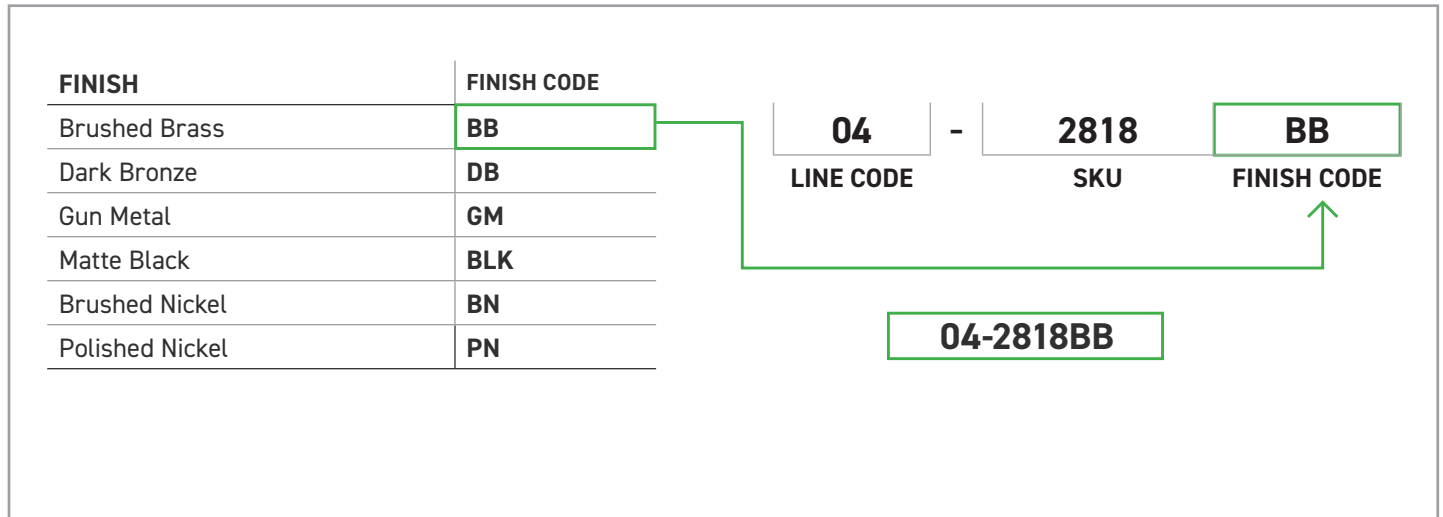

STOCKED FINISHES

-  Polished Chrome (PC)
-  Matte Black (BLK)
-  Satin Nickel (SN)

SPECIAL ORDER FINISHES

-  Brushed Brass (BB)
-  Dark Bronze (DB)
-  Gun Metal (GM)
-  Polished Nickel (PN)

TOWEL BAR

ROBE HOOK

PAPER HOLDER

TOWEL RING

BOX PACK	POLISHED CHROME	MATTE BLACK	SATIN NICKEL	MATERIAL
18" Towel Bar	04-5518	04-5518BLK	04-5518SN	Zinc/Steel
24" Towel Bar	04-5524	04-5524BLK	04-5524SN	Zinc/Steel
30" Towel Bar	04-5530	04-5530BLK	04-5530SN	Zinc/Steel
Robe Hook	04-5501	04-5501BLK	04-5501SN	Zinc/Steel
Paper Holder	04-5548	04-5548BLK	04-5548SN	Zinc/Steel
Towel Ring	04-5504	04-5504BLK	04-5504SN	Zinc/Steel

HOW TO SPECIFY SPECIAL ORDER FINISHES

Please contact your Taymor Sales Representative for pricing, samples, and minimum order quantities.

To determine the item code for a special order finish product, simply add the finish code at the end of the product SKU as shown below: