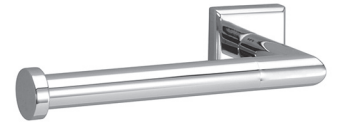

FEATURES

- Concealed screw mount

INSTALLATION

- Mounting hardware kit (plates, nylon anchors, and steel Phillips head screws) included
- Mounting plates: 1-3/16" x 1-1/16" (30 mm x 27 mm), Paper Holder: Ø1-1/4" (32.7 mm)

STOCKED FINISHES

-  Polished Chrome (PC)
-  Matte Black (BLK)
-  Satin Nickel (SN)

SPECIAL ORDER FINISHES

-  Brushed Brass (BB)
-  Dark Bronze (DB)
-  Gun Metal (GM)
-  Polished Nickel (PN)

TOWEL BAR

ROBE HOOK

PAPER HOLDER

TOWEL RING

BOX PACK	POLISHED CHROME	MATTE BLACK	SATIN NICKEL	MATERIAL
18" Towel Bar	04-5518	04-5518BLK	04-5518SN	Zinc/Steel
24" Towel Bar	04-5524	04-5524BLK	04-5524SN	Zinc/Steel
30" Towel Bar	04-5530	04-5530BLK	04-5530SN	Zinc/Steel
Robe Hook	04-5501	04-5501BLK	04-5501SN	Zinc/Steel
Paper Holder	04-5548	04-5548BLK	04-5548SN	Zinc/Steel
Towel Ring	04-5504	04-5504BLK	04-5504SN	Zinc/Steel