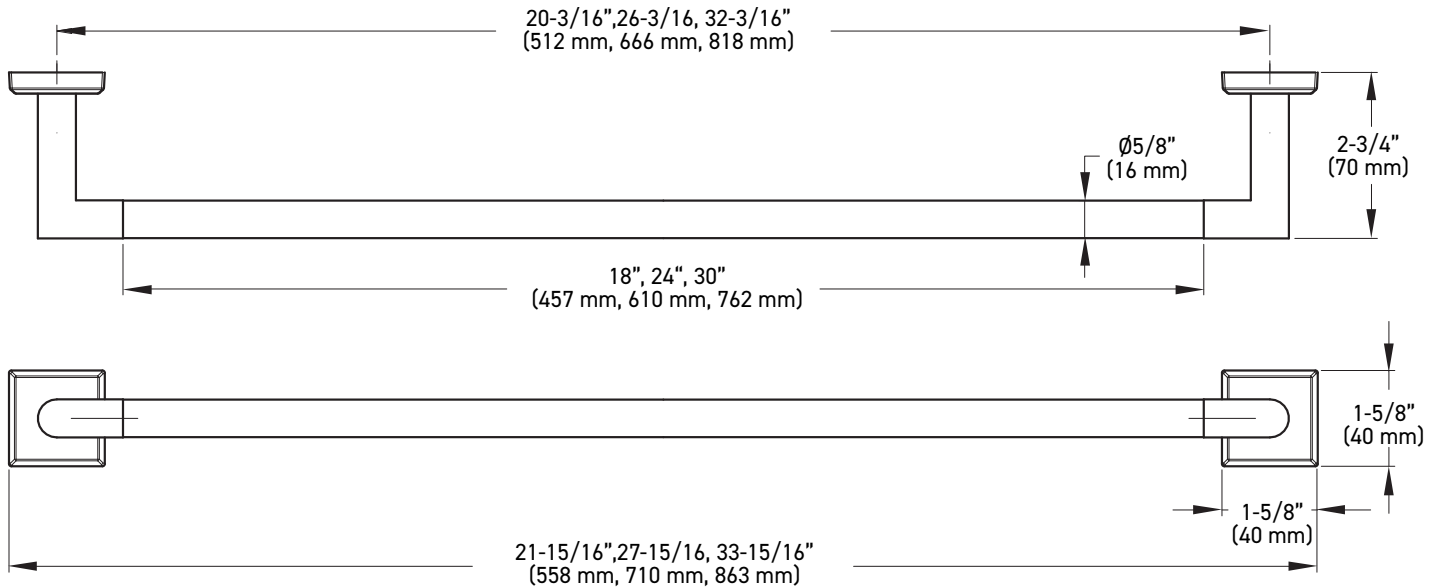

TOWEL BAR

PAPER HOLDER (LEFT HAND INSTALLATION)

MEASUREMENTS SUBJECT TO A 3% VARIANCE. MEASUREMENTS ARE FOR REFERENCE ONLY. TAYMOR RESERVES THE RIGHT TO CHANGE PRODUCT SPECS WITHOUT NOTICE.