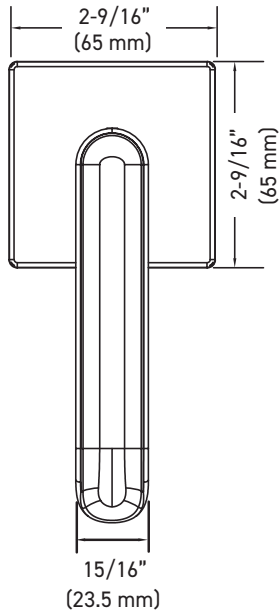

SQUARE ROSE

FULL LIP RADIUS STRIKE