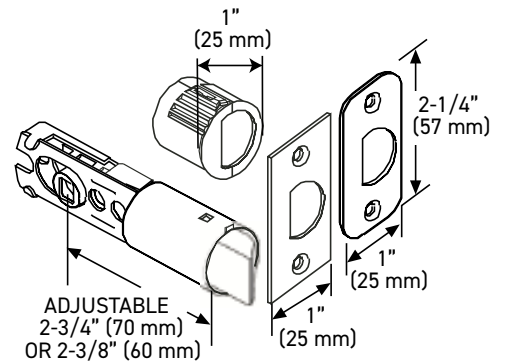

6-IN1 PRIVACY/PASSAGE LATCH

MEASUREMENTS SUBJECT TO A 3% VARIANCE. MEASUREMENTS ARE FOR REFERENCE ONLY. TAYMOR RESERVES THE RIGHT TO CHANGE PRODUCT SPECS WITHOUT NOTICE.