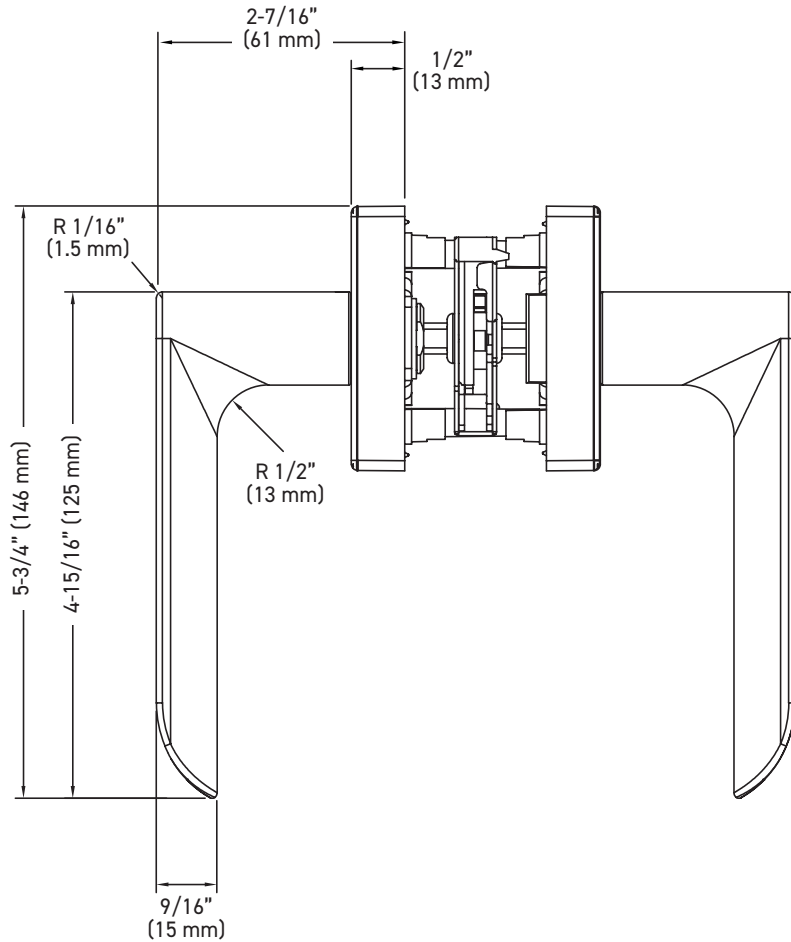

SQUARE ROSE

FULL LIP RADIUS STRIKE