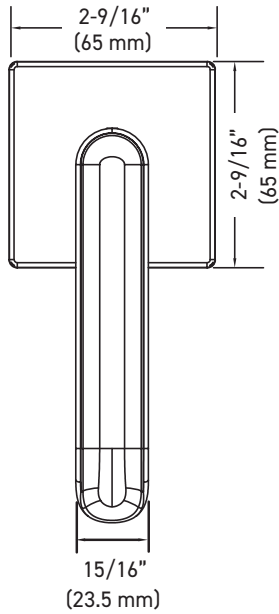

SQUARE ROSE

FULL LIP RADIUS STRIKE