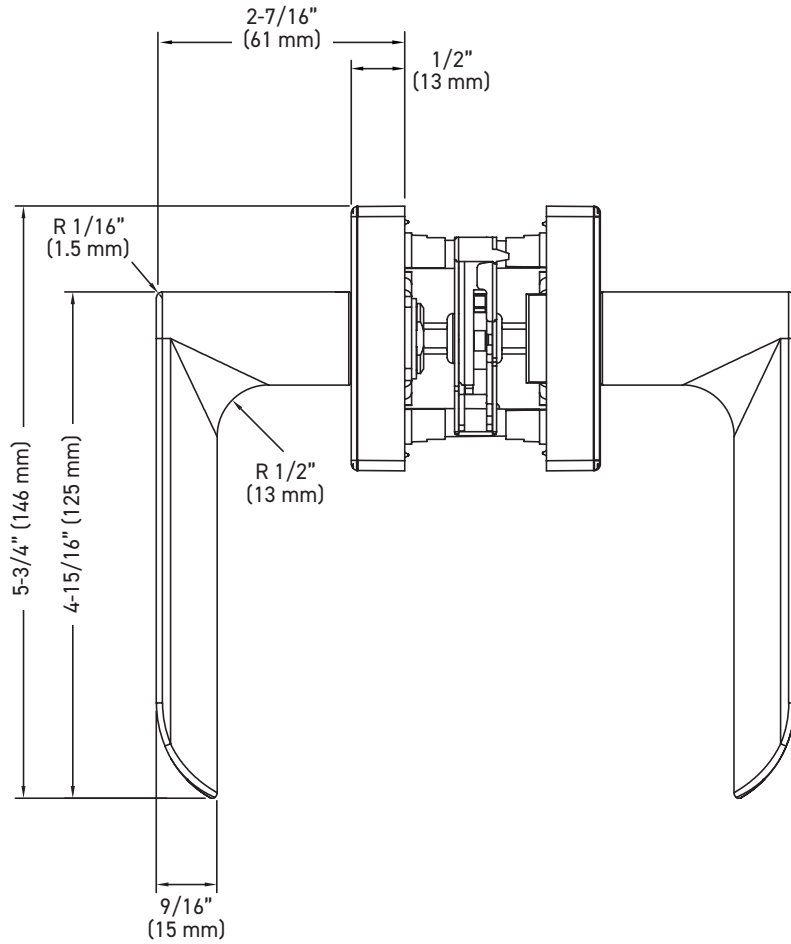

SQUARE ROSE

FULL LIP RADIUS STRIKE