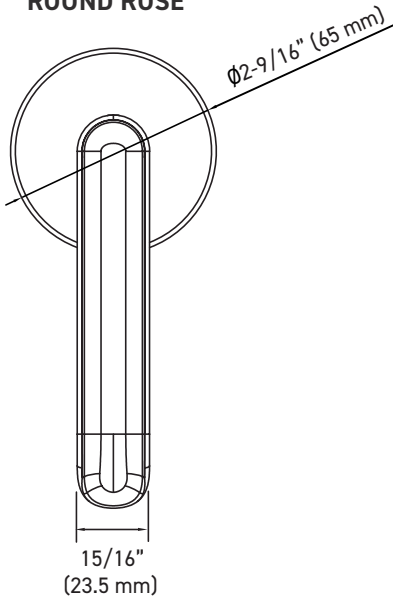

ROUND ROSE

SQUARE ROSE

FULL LIP RADIUS STRIKE

6-IN1 PRIVACY/PASSAGE LATCH

MEASUREMENTS SUBJECT TO A 3% VARIANCE. MEASUREMENTS ARE FOR REFERENCE ONLY. TAYMOR RESERVES THE RIGHT TO CHANGE PRODUCT SPECS WITHOUT NOTICE.