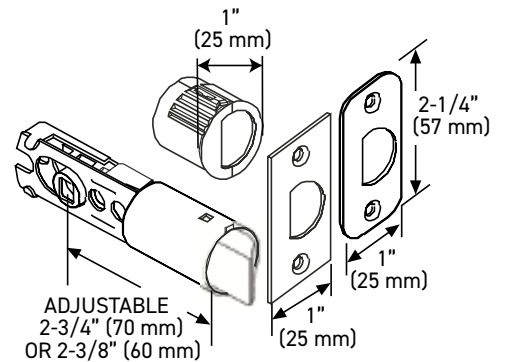

**6-IN1 PRIVACY/PASSAGE LATCH**

MEASUREMENTS SUBJECT TO A 3% VARIANCE. MEASUREMENTS ARE FOR REFERENCE ONLY. TAYMOR RESERVES THE RIGHT TO CHANGE PRODUCT SPECS WITHOUT NOTICE.