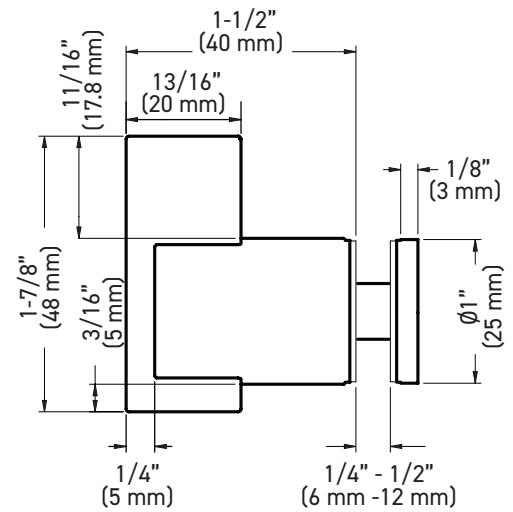

**SINGLE SHOWER DOOR KNOB / GLASS MOUNTED
ROBE HOOK SIDE ELEVATION**