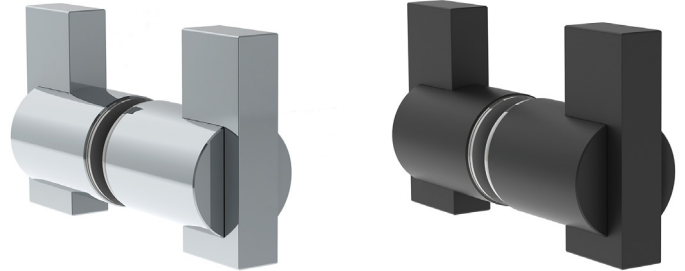

FEATURES

- One-piece design
- 304 stainless steel construction
- Concealed mount
- Also functions as a glass-mounted robe hook

INSTALLATION

- Fits glass thickness of 1/4" (6mm) to 1/2" (12mm)
- One (1) Ø12mm glass hole is required
- Mounting hardware included

STANDARD FINISHES

- Polished Chrome (PC)
- Matte Black (BLK)

SPECIAL ORDER FINISHES

- Brushed Brass (BB)
- Dark Bronze (DB)
- Gun Metal (GM)
- Brushed Nickel (BN)
- Polished Nickel (PN)

DOUBLE SHOWER DOOR KNOB