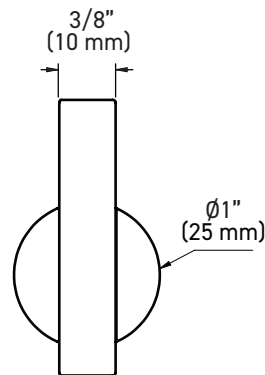

### INSTALLATION

- Fits glass thickness of 1/4" (6mm) to 1/2" (12mm)
- One (1) Ø12mm glass hole is required
- Mounting hardware included

**DOUBLE SHOWER DOOR KNOB  
SIDE ELEVATION**

**SINGLE SHOWER DOOR KNOB / GLASS MOUNTED  
ROBE HOOK SIDE ELEVATION**

**FRONT ELEVATION**

**GLAZING TEMPLATE**

MEASUREMENTS ARE FOR REFERENCE ONLY. TAYMOR RESERVES THE RIGHT TO CHANGE THE PRODUCT SPECS WITHOUT NOTICE.