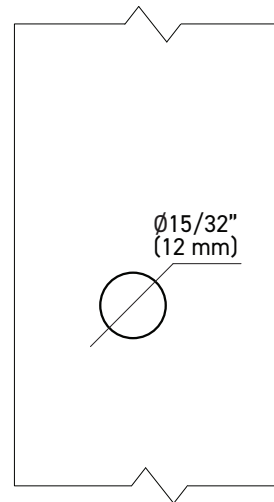

### INSTALLATION

- Fits glass thickness of 1/4" (6mm) to 1/2" (12mm)
- One (1) Ø12mm glass hole is required
- Mounting hardware included

**DOUBLE SHOWER DOOR KNOB  
SIDE ELEVATION**

**SINGLE SHOWER DOOR KNOB / GLASS MOUNTED  
ROBE HOOK SIDE ELEVATION**

**FRONT ELEVATION**

**GLAZING TEMPLATE**

MEASUREMENTS ARE FOR REFERENCE ONLY. TAYMOR RESERVES THE RIGHT TO CHANGE THE PRODUCT SPECS WITHOUT NOTICE.