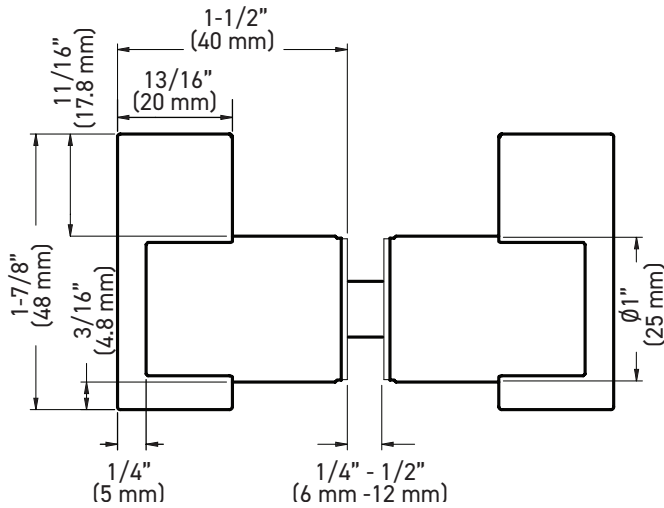

**DOUBLE SHOWER DOOR KNOB
SIDE ELEVATION**