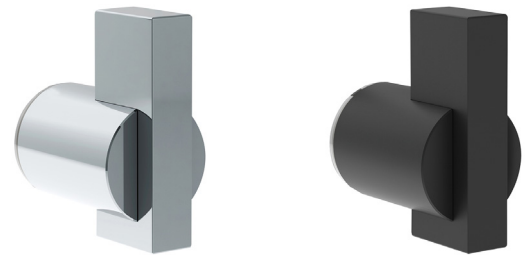

SINGLE SHOWER DOOR KNOB /
GLASS MOUNTED ROBE HOOK

BOX PACK	POLISHED CHROME	MATTE BLACK	MATERIAL
Double Shower Door Knob	10-20DKNBPC	10-20DKNBBLK	304 Stainless Steel
Single Shower Door Knob / Glass Mounted Robe Hook	10-20SKNBPC	10-20SKNBBLK	304 Stainless Steel