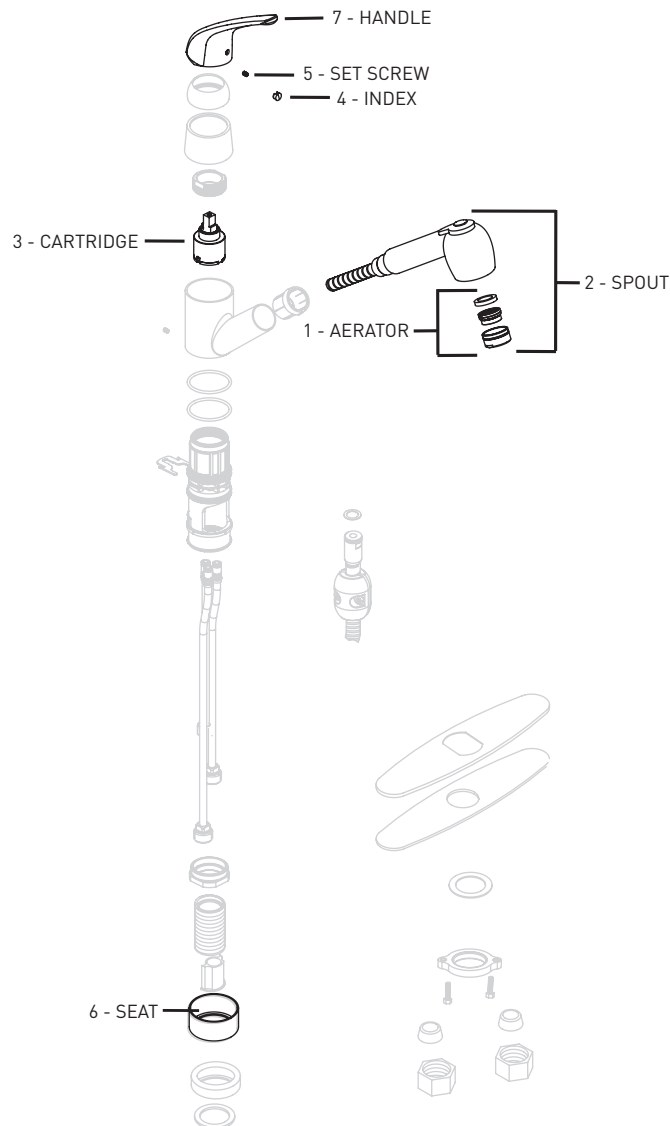

INFINITY

06-8831S / 06-8831SSN
KITCHEN FAUCET

REPLACEMENT PARTS AVAILABLE

FOR PARTS NOT LISTED CONTACT CUSTOMER SERVICE

REPLACEMENT PARTS	SATIN NICKEL PART NUMBER	POLISHED CHROME PART NUMBER
1 - AERATOR	06-RP0757SN	06-RP0757
2 - SPOUT	06-RP0247SN	06-RP0247
3 - CARTRIDGE	06-RP0080	06-RP0080
4 - INDEX	06-RP0053	06-RP0053
5 - SET SCREW	06-RP0721	06-RP0721
6 - SEAT	06-RP1086	06-RP1085
7 - HANDLE	06-RP0136SN	06-RP0136