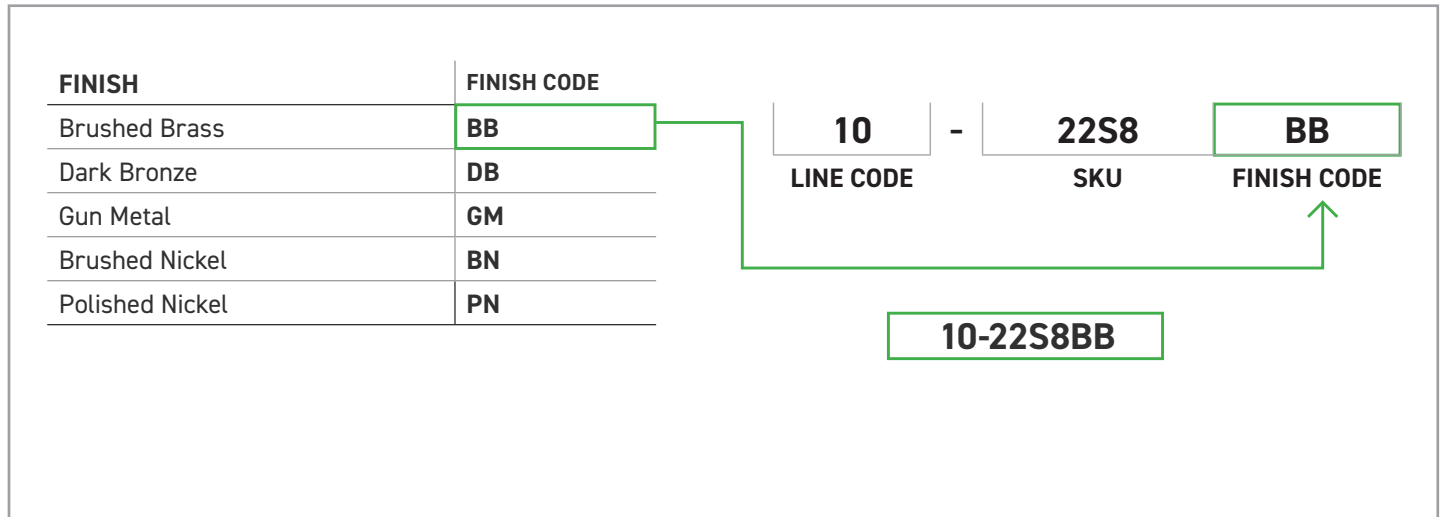

OFFSET SHOWER DOOR HANDLE AND TOWEL BAR COMBINATION

FEATURES

- Available in 8" handle x 18" towel bar and 8" handle x 24" towel bar center to center lengths
- One-piece design
- 304 stainless steel construction
- Concealed mount

-  Brushed Brass (BB)
-  Dark Bronze (DB)
-  Gun Metal (GM)
-  Brushed Nickel (BN)
-  Polished Nickel (PN)

| BOX PACK | POLISHED CHROME | MATTE BLACK | MATERIAL |
|--|-----------------|--------------|---------------------|
| 8" x 18" Offset Shower Door Handle And Towel Bar Combination | 10-208X18PC | 10-208X18BLK | 304 Stainless Steel |
| 8" x 24" Offset Shower Door Handle And Towel Bar Combination | 10-208X24PC | 10-208X24BLK | 304 Stainless Steel |

OFFSET SHOWER DOOR HANDLE AND TOWEL BAR COMBINATION

FRONT ELEVATION

TOP ELEVATION

MEASUREMENTS ARE FOR REFERENCE ONLY. TAYMOR RESERVES THE RIGHT TO CHANGE THE PRODUCT SPECS WITHOUT NOTICE.

OFFSET SHOWER DOOR HANDLE AND TOWEL BAR COMBINATION

To determine the item code for a special order finish product, simply add the finish code at the end of the product SKU as shown below:

Example of the item codes for the Astral Single Shower Door Handle in Brushed Brass: