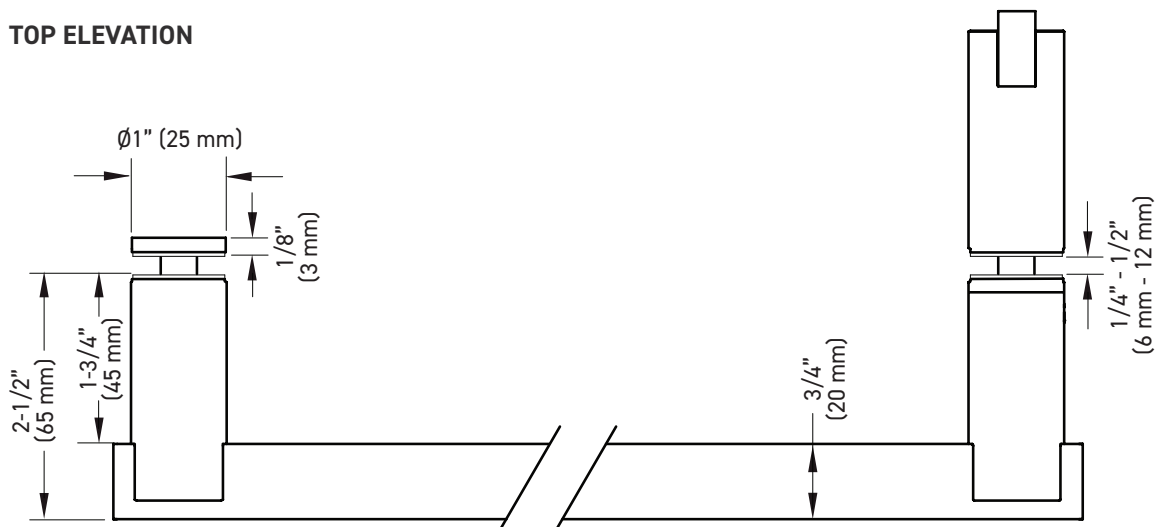

OFFSET SHOWER DOOR HANDLE AND TOWEL BAR COMBINATION

FEATURES

- Available in 8" handle x 18" towel bar and 8" handle x 24" towel bar center to center lengths
- One-piece design
- 304 stainless steel construction
- Concealed mount

INSTALLATION

- Fits glass thickness of 1/4" (6mm) to 1/2" (12mm)
- Three (3) Ø12mm glass holes are required
- Mounting hardware included

STANDARD FINISHES

-  Polished Chrome (PC)
-  Matte Black (BLK)

SPECIAL ORDER FINISHES

-  Brushed Brass (BB)
-  Dark Bronze (DB)
-  Gun Metal (GM)
-  Brushed Nickel (BN)
-  Polished Nickel (PN)

| BOX PACK | POLISHED CHROME | MATTE BLACK | MATERIAL |
|--|-----------------|--------------|---------------------|
| 8" x 18" Offset Shower Door Handle And Towel Bar Combination | 10-208X18PC | 10-208X18BLK | 304 Stainless Steel |
| 8" x 24" Offset Shower Door Handle And Towel Bar Combination | 10-208X24PC | 10-208X24BLK | 304 Stainless Steel |

OFFSET SHOWER DOOR HANDLE AND TOWEL BAR COMBINATION

FRONT ELEVATION

TOP ELEVATION

MEASUREMENTS ARE FOR REFERENCE ONLY. TAYMOR RESERVES THE RIGHT TO CHANGE THE PRODUCT SPECS WITHOUT NOTICE.

OFFSET SHOWER DOOR HANDLE AND TOWEL BAR COMBINATION