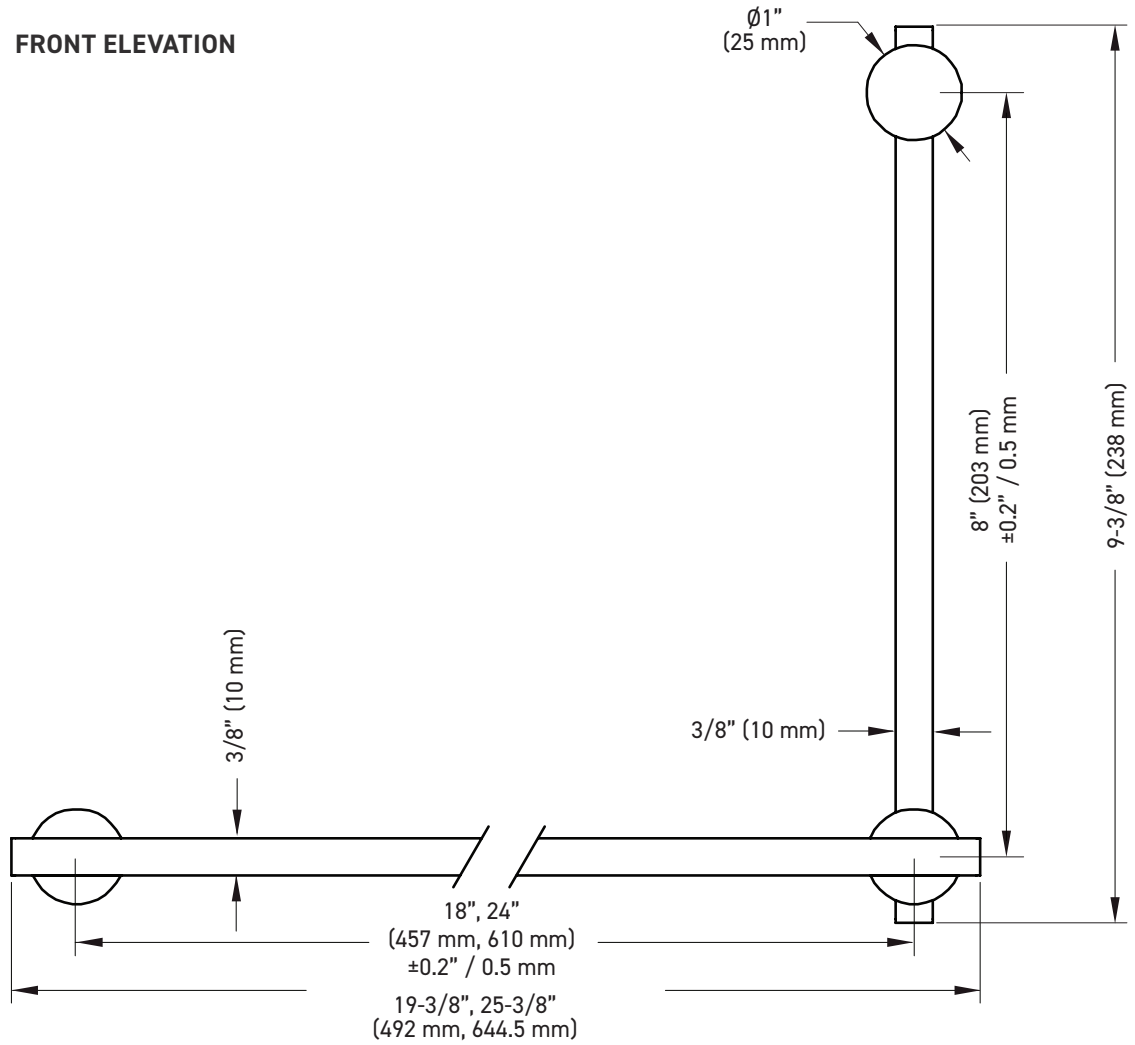

OFFSET SHOWER DOOR HANDLE AND TOWEL BAR COMBINATION

FEATURES

- Available in 8" handle x 18" towel bar and 8" handle x 24" towel bar center to center lengths
- One-piece design
- 304 stainless steel construction
- Concealed mount

INSTALLATION

- Fits glass thickness of 1/4" (6mm) to 1/2" (12mm)
- Three (3) Ø12mm glass holes are required
- Mounting hardware included

STANDARD FINISHES

-  Polished Chrome (PC)
-  Matte Black (BLK)

SPECIAL ORDER FINISHES

-  Brushed Brass (BB)
-  Dark Bronze (DB)
-  Gun Metal (GM)
-  Brushed Nickel (BN)
-  Polished Nickel (PN)

| BOX PACK | POLISHED CHROME | MATTE BLACK | MATERIAL |
|--|-----------------|--------------|---------------------|
| 8" x 18" Offset Shower Door Handle And Towel Bar Combination | 10-208X18PC | 10-208X18BLK | 304 Stainless Steel |
| 8" x 24" Offset Shower Door Handle And Towel Bar Combination | 10-208X24PC | 10-208X24BLK | 304 Stainless Steel |

OFFSET SHOWER DOOR HANDLE AND TOWEL BAR COMBINATION

FRONT ELEVATION

TOP ELEVATION

MEASUREMENTS ARE FOR REFERENCE ONLY. TAYMOR RESERVES THE RIGHT TO CHANGE THE PRODUCT SPECS WITHOUT NOTICE.

OFFSET SHOWER DOOR HANDLE AND TOWEL BAR COMBINATION