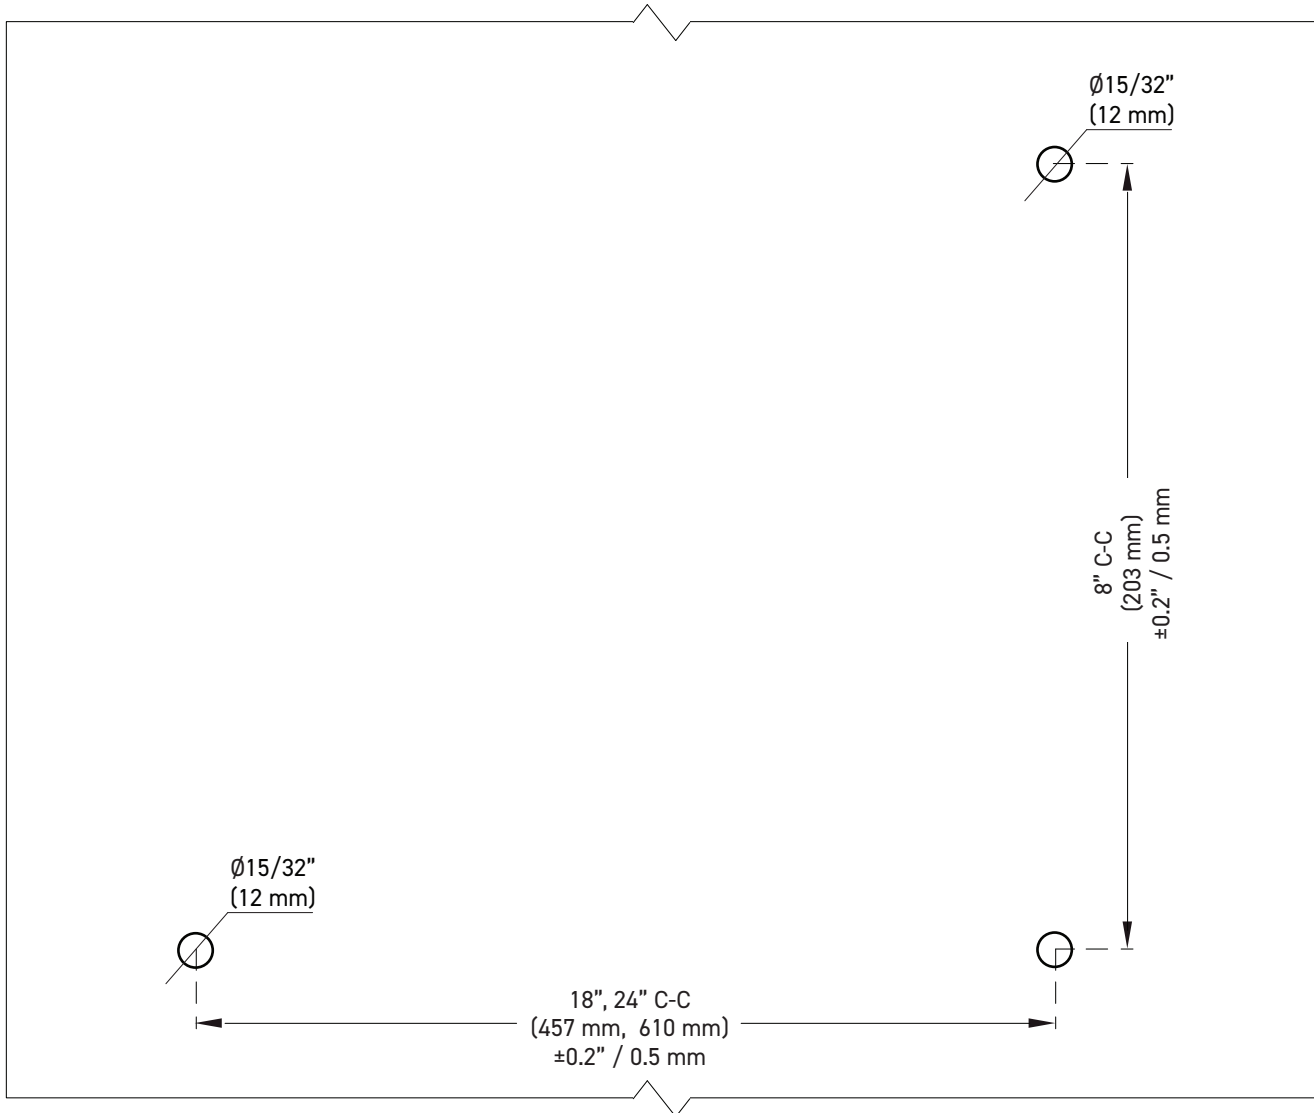

OFFSET SHOWER DOOR HANDLE AND TOWEL BAR COMBINATION

GLAZING TEMPLATE

MEASUREMENTS ARE FOR REFERENCE ONLY. TAYMOR RESERVES THE RIGHT TO CHANGE THE PRODUCT SPECS WITHOUT NOTICE.