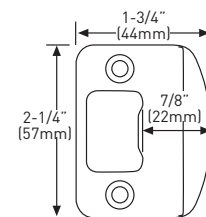

FULL LIP RADIUS STRIKE

MEASUREMENTS SUBJECT TO A 3% VARIANCE

MEASUREMENTS ARE FOR REFERENCE ONLY. TAYMOR RESERVES THE RIGHT TO CHANGE THE PRODUCT SPECS WITHOUT NOTICE. FOR PRODUCT WARRANTY, PLEASE VISIT TAYMOR WEBSITE FOR DETAILS

BRISTOL				
BUILDER PACK	PRIVACY	PASSAGE	INSIDE TRIM*	DUMMY*
SATIN NICKEL 15	33-D006024SNRAR	33-D006034SNR	33-HL0060SN__	33-D00604SN__
MATTE BLACK 19	—	—	33-HL0060BLK__	33-D00604BLK__
CASE QTY. 20				
RETAIL PACK	ENTRY - KD	PRIVACY	PASSAGE	
AGED BRONZE 10B+	34-FV006064BRRAR	34-FV006024BRRAR	34-FV006034BRNR	—
SATIN NICKEL 15	34-FV006064SNRAR	34-FV006024SNRAR	34-FV006034SNR	—
MATTE BLACK 19	34-FV006064BKRAR	34-FV006024BKRAR	34-FV006034BLKR	—
CASE QTY. 4				

*PLEASE SELECT "R" OR "L" FOR RIGHT OR LEFT HANDING AT END OF ITEM NUMBER