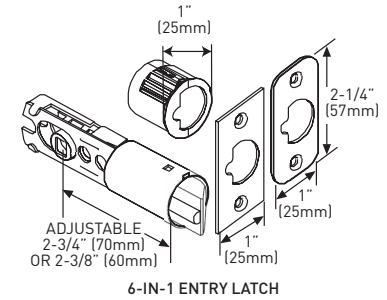

MEASUREMENTS SUBJECT TO A 3% VARIANCE

MEASUREMENTS ARE FOR REFERENCE ONLY. TAYMOR RESERVES THE RIGHT TO CHANGE THE PRODUCT SPECS WITHOUT NOTICE. FOR PRODUCT WARRANTY, PLEASE VISIT TAYMOR WEBSITE FOR DETAILS

BRISTOL				
BUILDER PACK	PRIVACY	PASSAGE	INSIDE TRIM*	DUMMY*
SATIN NICKEL 15	33-D006024SNRAR	33-D006034SNR	33-HL0060SN__	33-D00604SN__
MATTE BLACK 19	—	—	33-HL0060BLK__	33-D00604BLK__
CASE QTY. 20				
RETAIL PACK	ENTRY - KD	PRIVACY	PASSAGE	
AGED BRONZE 10B+	34-FV006064BRRAR	34-FV006024BRRAR	34-FV006034BRNR	—
SATIN NICKEL 15	34-FV006064SNRAR	34-FV006024SNRAR	34-FV006034SNR	—
MATTE BLACK 19	34-FV006064BKRAR	34-FV006024BKRAR	34-FV006034BLKR	—
CASE QTY. 4				

*PLEASE SELECT "R" OR "L" FOR RIGHT OR LEFT HANDING AT END OF ITEM NUMBER