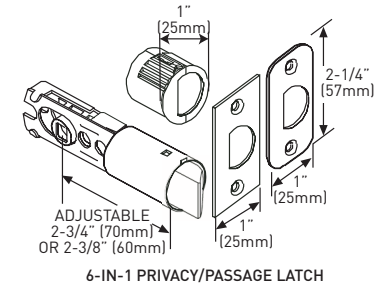

FULL LIP RADIUS STRIKE

MEASUREMENTS SUBJECT TO A 3% VARIANCE

MEASUREMENTS ARE FOR REFERENCE ONLY. TAYMOR RESERVES THE RIGHT TO CHANGE THE PRODUCT SPECS WITHOUT NOTICE. FOR PRODUCT WARRANTY, PLEASE VISIT TAYMOR WEBSITE FOR DETAILS

BRISTOL				
BUILDER PACK	PRIVACY	PASSAGE	INSIDE TRIM*	DUMMY*
SATIN NICKEL 15	33-D006024SNRAR	33-D006034SNR	33-HL0060SN__	33-D00604SN__
MATTE BLACK 19	—	—	33-HL0060BLK__	33-D00604BLK__
CASE QTY. 20				
RETAIL PACK	ENTRY - KD	PRIVACY	PASSAGE	
AGED BRONZE 10B+	34-FV006064BRRAR	34-FV006024BRRAR	34-FV006034BRNR	—
SATIN NICKEL 15	34-FV006064SNRAR	34-FV006024SNRAR	34-FV006034SNR	—
MATTE BLACK 19	34-FV006064BKRAR	34-FV006024BKRAR	34-FV006034BLKR	—
CASE QTY. 4				

*PLEASE SELECT "R" OR "L" FOR RIGHT OR LEFT HANDING AT END OF ITEM NUMBER