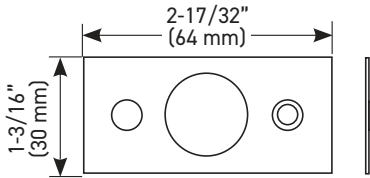

OPTIONAL SQUARE CONTEMPORARY ROSE KIT