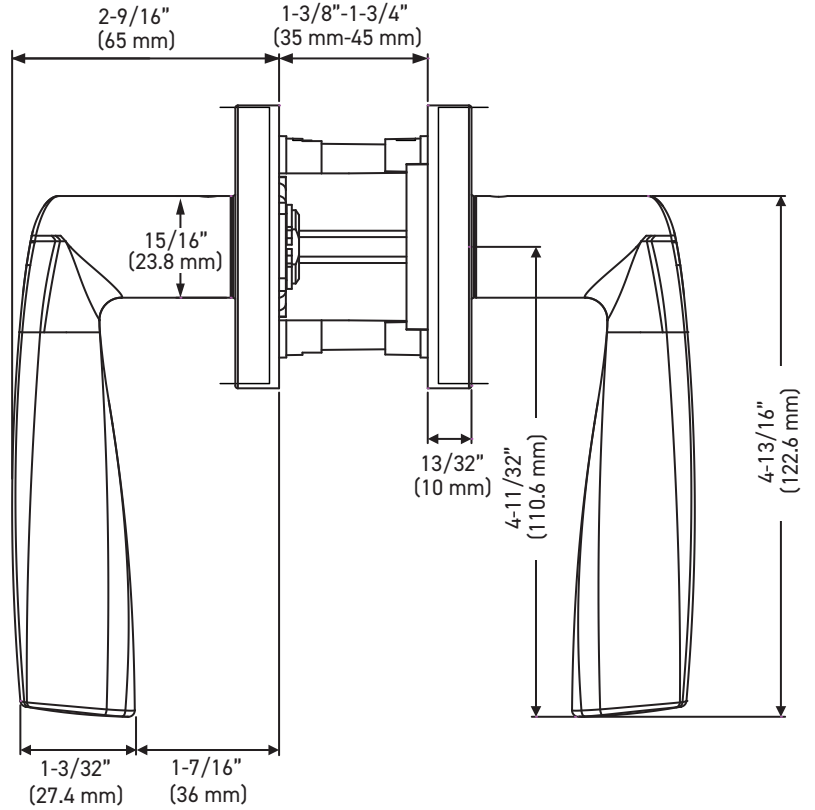

INSTALLATION

- Fits standard door thickness: 1-3/8" (35 mm) - 1-3/4" (45 mm)
- Full lip radius corner strike with adjustable tab standard: 1-3/4" x 2-1/4" (45 mm x 57 mm)
- Standard bore holes: 2-1/8" (54 mm)

30-D006464SB

Example of the item codes for the Vega Round Rose Lever in Satin Brass:

FUNCTIONS	LINE CODE	SKU	FINISH CODE	ITEM CODE
Privacy	30	D006424	SB	30-D006424SB
Passage 🔥	30	D006434	SB	30-D006434SB
Inside Trim	30	HL0064	SB	30-HL0064SB
Dummy	30	644	SB	30-644SB

FULL LIP RADIUS STRIKE

6-IN1 PRIVACY/PASSAGE LATCH

MEASUREMENTS SUBJECT TO A 3% VARIANCE. MEASUREMENTS ARE FOR REFERENCE ONLY. TAYMOR RESERVES THE RIGHT TO CHANGE PRODUCT SPECS WITHOUT NOTICE.