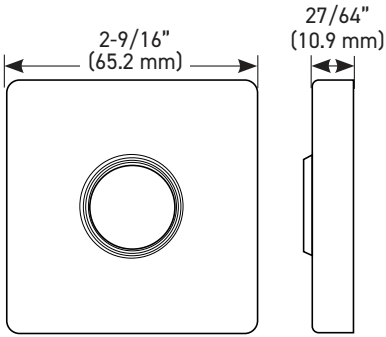

FULL LIP RADIUS STRIKE

MEASUREMENTS SUBJECT TO A 3% VARIANCE. MEASUREMENTS ARE FOR REFERENCE ONLY. TAYMOR RESERVES THE RIGHT TO CHANGE PRODUCT SPECS WITHOUT NOTICE.