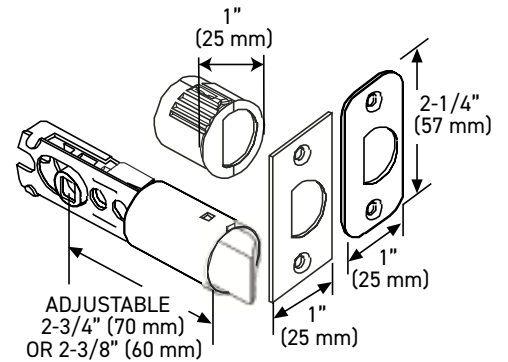

FULL LIP RADIUS STRIKE

6-IN1 PRIVACY/PASSAGE LATCH

MEASUREMENTS SUBJECT TO A 3% VARIANCE. MEASUREMENTS ARE FOR REFERENCE ONLY. TAYMOR RESERVES THE RIGHT TO CHANGE PRODUCT SPECS WITHOUT NOTICE.