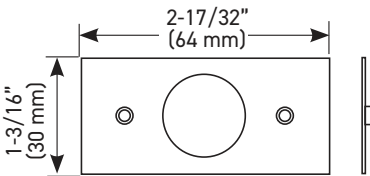

INTERIOR BRACKET

EXTERIOR BRACKET