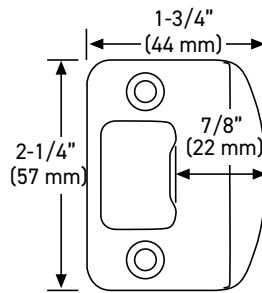

INSTALLATION

- Fits standard door thickness: 1-3/8" (35 mm) - 1-3/4" (45 mm)
- Full lip radius corner strike with adjustable tab standard: 1-3/4" x 2-1/4" (45 mm x 57 mm)
- Standard bore holes: 2-1/8" (54 mm)

FULL LIP RADIUS STRIKE

6-IN1 PRIVACY/PASSAGE LATCH

MEASUREMENTS SUBJECT TO A 3% VARIANCE. MEASUREMENTS ARE FOR REFERENCE ONLY. TAYMOR RESERVES THE RIGHT TO CHANGE PRODUCT SPECS WITHOUT NOTICE.