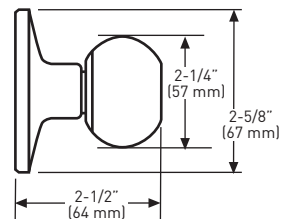

Taymor® | PRODUCT SPECIFICATIONS

PROFESSIONAL SERIES®

MADERA HANDLESET

SPECIFICATIONS

- UNIVERSAL 6-IN-1 LATCH OFFERS A GUARANTEED FIT
- DEADBOLT FITS 2-1/8" (54 mm) OR 1-1/2" (38 mm) BORE HOLE
- INCLUDES 1-3/4" x 2-1/4" FULL RADIUS CORNER "D" STRIKE STANDARD WITH HIGH SECURITY RADIUS CORNER STRIKE 1-1/8" x 2-3/4"
- FITS STANDARD EXTERIOR DOORS

20 MINUTE OPTIONAL FIRE RATING

2-1/4" OPTIONAL EXTENSION KIT

VILLA KNOB ILLUSTRATED

6-IN-1 FIXED HANDLESET LATCH

VILLA INTERIOR TRIM

FULL LIP RADIUS STRIKE

MANCHESTER INTERIOR TRIM

6-IN-1 ADJUSTABLE DEADBOLT LATCH

TWIST ADJUSTABLE
2-3/4" (70 mm)
OR 2-3/8" (60 mm)

HIGH SECURITY STRIKE

CAPRI INTERIOR TRIM

MEASUREMENTS SUBJECT TO A 3% VARIANCE

MEASUREMENTS ARE FOR REFERENCE ONLY. TAYMOR RESERVES THE RIGHT TO CHANGE THE PRODUCT SPECS WITHOUT NOTICE. FOR PRODUCT WARRANTY, PLEASE VISIT TAYMOR WEBSITE FOR DETAILS

BUILDER PACK CASE QTY. 20 / RETAIL PACK CASE QTY. 4

*Solid brass

SPÉCIFICATIONS

- LOQUETS UNIVERSELS 6-EN-1 OFFRANT UN AJUSTEMENT GARANTI
- LE PÊNE DORMANT S'ADAPTE AUX TROUS DE 54 mm (2-1/8 po) OU 38 mm (1-1/2 po)
- COMPREND DES GÂCHES « D » STANDARD À COINS ARRONDIS DE 1-3/4 po x 2 1/4 po AVEC LANGUETTE PLEINE LARGEUR ET UNE GÂCHE HAUTE SÉCURITÉ À COINS ARRONDIS DE 1-1/8 po x 2-3/4 po
- S'ADAPTE AUX PORTES EXTÉRIEURES STANDARD