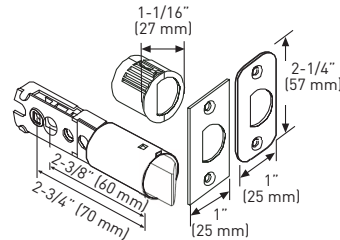

Taymor® | PRODUCT SPECIFICATIONS

PROFESSIONAL SERIES®

MADERA HANDLESET

SPECIFICATIONS

- UNIVERSAL 6-IN-1 LATCH OFFERS A GUARANTEED FIT
- DEADBOLT FITS 2-1/8" (54 mm) OR 1-1/2" (38 mm) BORE HOLE
- INCLUDES 1-3/4" x 2-1/4" FULL RADIUS CORNER "D" STRIKE STANDARD WITH HIGH SECURITY RADIUS CORNER STRIKE 1-1/8" x 2-3/4"
- FITS STANDARD EXTERIOR DOORS

20 MINUTE OPTIONAL FIRE RATING

2-1/4" OPTIONAL EXTENSION KIT

VILLA KNOB ILLUSTRATED

6-IN-1 FIXED HANDLESET LATCH

VILLA INTERIOR TRIM

FULL LIP RADIUS STRIKE

MANCHESTER INTERIOR TRIM

6-IN-1 ADJUSTABLE DEADBOLT LATCH

TWIST ADJUSTABLE
2-3/4" (70 mm)
OR 2-3/8" (60 mm)

HIGH SECURITY STRIKE

CAPRI INTERIOR TRIM

MEASUREMENTS SUBJECT TO A 3% VARIANCE

MEASUREMENTS ARE FOR REFERENCE ONLY. TAYMOR RESERVES THE RIGHT TO CHANGE THE PRODUCT SPECS WITHOUT NOTICE. FOR PRODUCT WARRANTY, PLEASE VISIT TAYMOR WEBSITE FOR DETAILS

BUILDER PACK CASE QTY. 20 / RETAIL PACK CASE QTY. 4

*Solid brass

SPÉCIFICATIONS

- LOQUETS UNIVERSELS 6-EN-1 OFFRANT UN AJUSTEMENT GARANTI
- LE PÊNE DORMANT S'ADAPTE AUX TROUS DE 54 mm (2-1/8 po) OU 38 mm (1-1/2 po)
- COMPREND DES GÂCHES « D » STANDARD À COINS ARRONDIS DE 1-3/4 po x 2 1/4 po AVEC LANGUETTE PLEINE LARGEUR ET UNE GÂCHE HAUTE SÉCURITÉ À COINS ARRONDIS DE 1-1/8 po x 2-3/4 po
- S'ADAPTE AUX PORTES EXTÉRIEURES STANDARD