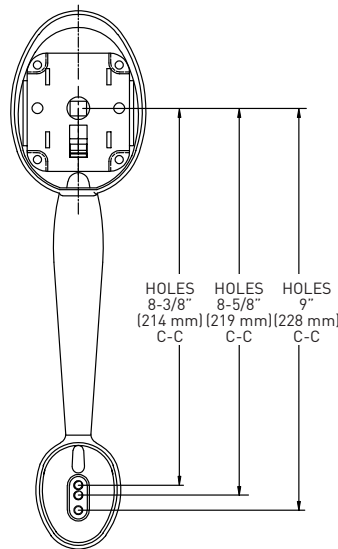

Taymor® | PRODUCT SPECIFICATIONS

PROFESSIONAL SERIES®

MADERA HANDLESET

SPECIFICATIONS

- UNIVERSAL 6-IN-1 LATCH OFFERS A GUARANTEED FIT
- DEADBOLT FITS 2-1/8" (54 mm) OR 1-1/2" (38 mm) BORE HOLE
- INCLUDES 1-3/4" x 2-1/4" FULL RADIUS CORNER "D" STRIKE STANDARD WITH HIGH SECURITY RADIUS CORNER STRIKE 1-1/8" x 2-3/4"
- FITS STANDARD EXTERIOR DOORS

20 MINUTE OPTIONAL FIRE RATING

2-1/4" OPTIONAL EXTENSION KIT

VILLA KNOB ILLUSTRATED

6-IN-1 FIXED HANDLESET LATCH

VILLA INTERIOR TRIM

FULL LIP RADIUS STRIKE

MANCHESTER INTERIOR TRIM

6-IN-1 ADJUSTABLE DEADBOLT LATCH

TWIST ADJUSTABLE
2-3/4" (70 mm)
OR 2-3/8" (60 mm)

HIGH SECURITY STRIKE

CAPRI INTERIOR TRIM

MEASUREMENTS SUBJECT TO A 3% VARIANCE

MEASUREMENTS ARE FOR REFERENCE ONLY. TAYMOR RESERVES THE RIGHT TO CHANGE THE PRODUCT SPECS WITHOUT NOTICE. FOR PRODUCT WARRANTY, PLEASE VISIT TAYMOR WEBSITE FOR DETAILS

BUILDER PACK CASE QTY. 20 / RETAIL PACK CASE QTY. 4

*Solid brass

SPÉCIFICATIONS

- LOQUETS UNIVERSELS 6-EN-1 OFFRANT UN AJUSTEMENT GARANTI
- LE PÊNE DORMANT S'ADAPTE AUX TROUS DE 54 mm (2-1/8 po) OU 38 mm (1-1/2 po)
- COMPREND DES GÂCHES « D » STANDARD À COINS ARRONDIS DE 1-3/4 po x 2 1/4 po AVEC LANGUETTE PLEINE LARGEUR ET UNE GÂCHE HAUTE SÉCURITÉ À COINS ARRONDIS DE 1-1/8 po x 2-3/4 po
- S'ADAPTE AUX PORTES EXTÉRIEURES STANDARD