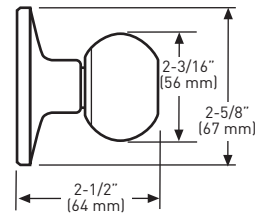

Taymor® | PRODUCT SPECIFICATIONS

PROFESSIONAL SERIES®

MADERA HANDLESET

SPECIFICATIONS

- UNIVERSAL 6-IN-1 LATCH OFFERS A GUARANTEED FIT
- DEADBOLT FITS 2-1/8" (54 mm) OR 1-1/2" (38 mm) BORE HOLE
- INCLUDES 1-3/4" x 2-1/4" FULL RADIUS CORNER "D" STRIKE STANDARD WITH HIGH SECURITY RADIUS CORNER STRIKE 1-1/8" x 2-3/4"
- FITS STANDARD EXTERIOR DOORS

20 MINUTE OPTIONAL FIRE RATING

2-1/4" OPTIONAL EXTENSION KIT

VILLA KNOB ILLUSTRATED

6-IN-1 FIXED HANDLESET LATCH

VILLA INTERIOR TRIM

FULL LIP RADIUS STRIKE

MANCHESTER INTERIOR TRIM

6-IN-1 ADJUSTABLE DEADBOLT LATCH

TWIST ADJUSTABLE
2-3/4" (70 mm)
OR 2-3/8" (60 mm)

HIGH SECURITY STRIKE

CAPRI INTERIOR TRIM

MEASUREMENTS SUBJECT TO A 3% VARIANCE

MEASUREMENTS ARE FOR REFERENCE ONLY. TAYMOR RESERVES THE RIGHT TO CHANGE THE PRODUCT SPECS WITHOUT NOTICE. FOR PRODUCT WARRANTY, PLEASE VISIT TAYMOR WEBSITE FOR DETAILS

BUILDER PACK CASE QTY. 20 / RETAIL PACK CASE QTY. 4

*Solid brass

SPÉCIFICATIONS

- LOQUETS UNIVERSELS 6-EN-1 OFFRANT UN AJUSTEMENT GARANTI
- LE PÊNE DORMANT S'ADAPTE AUX TROUS DE 54 mm (2-1/8 po) OU 38 mm (1-1/2 po)
- COMPREND DES GÂCHES « D » STANDARD À COINS ARRONDIS DE 1-3/4 po x 2 1/4 po AVEC LANGUETTE PLEINE LARGEUR ET UNE GÂCHE HAUTE SÉCURITÉ À COINS ARRONDIS DE 1-1/8 po x 2-3/4 po
- S'ADAPTE AUX PORTES EXTÉRIEURES STANDARD