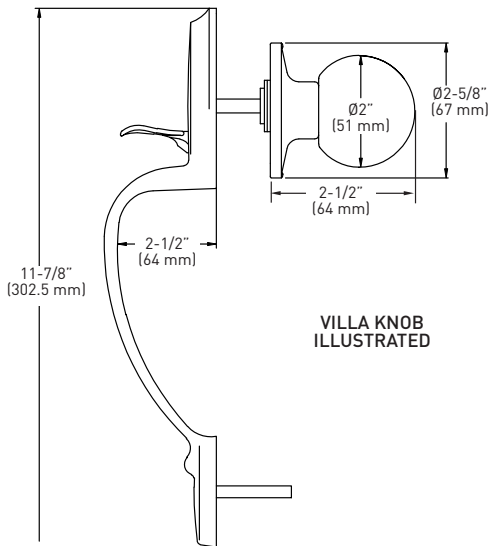

Taymor® | PRODUCT SPECIFICATIONS

PROFESSIONAL SERIES®

MADERA HANDLESET

SPECIFICATIONS

- UNIVERSAL 6-IN-1 LATCH OFFERS A GUARANTEED FIT
- DEADBOLT FITS 2-1/8" (54 mm) OR 1-1/2" (38 mm) BORE HOLE
- INCLUDES 1-3/4" x 2-1/4" FULL RADIUS CORNER "D" STRIKE STANDARD WITH HIGH SECURITY RADIUS CORNER STRIKE 1-1/8" x 2-3/4"
- FITS STANDARD EXTERIOR DOORS

20 MINUTE OPTIONAL FIRE RATING

2-1/4" OPTIONAL EXTENSION KIT

VILLA KNOB ILLUSTRATED

6-IN-1 FIXED HANDLESET LATCH

VILLA INTERIOR TRIM

FULL LIP RADIUS STRIKE

MANCHESTER INTERIOR TRIM

6-IN-1 ADJUSTABLE DEADBOLT LATCH

TWIST ADJUSTABLE
2-3/4" (70 mm)
OR 2-3/8" (60 mm)

HIGH SECURITY STRIKE

CAPRI INTERIOR TRIM

MEASUREMENTS SUBJECT TO A 3% VARIANCE

MEASUREMENTS ARE FOR REFERENCE ONLY. TAYMOR RESERVES THE RIGHT TO CHANGE THE PRODUCT SPECS WITHOUT NOTICE. FOR PRODUCT WARRANTY, PLEASE VISIT TAYMOR WEBSITE FOR DETAILS

BUILDER PACK CASE QTY. 20 / RETAIL PACK CASE QTY. 4

*Solid brass

SPÉCIFICATIONS

- LOQUETS UNIVERSELS 6-EN-1 OFFRANT UN AJUSTEMENT GARANTI
- LE PÊNE DORMANT S'ADAPTE AUX TROUS DE 54 mm (2-1/8 po) OU 38 mm (1-1/2 po)
- COMPREND DES GÂCHES « D » STANDARD À COINS ARRONDIS DE 1-3/4 po x 2 1/4 po AVEC LANGUETTE PLEINE LARGEUR ET UNE GÂCHE HAUTE SÉCURITÉ À COINS ARRONDIS DE 1-1/8 po x 2-3/4 po
- S'ADAPTE AUX PORTES EXTÉRIEURES STANDARD