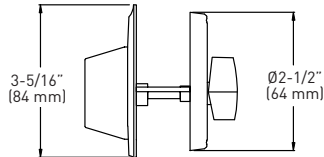

VILLA KNOB ILLUSTRATED