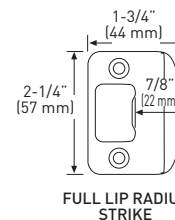

Taymor® | PRODUCT SPECIFICATIONS

PROFESSIONAL SERIES®

MADERA HANDLESET

SPECIFICATIONS

- UNIVERSAL 6-IN-1 LATCH OFFERS A GUARANTEED FIT
- DEADBOLT FITS 2-1/8" (54 mm) OR 1-1/2" (38 mm) BORE HOLE
- INCLUDES 1-3/4" x 2-1/4" FULL RADIUS CORNER "D" STRIKE STANDARD WITH HIGH SECURITY RADIUS CORNER STRIKE 1-1/8" x 2-3/4"
- FITS STANDARD EXTERIOR DOORS

20 MINUTE OPTIONAL FIRE RATING

2-1/4" OPTIONAL EXTENSION KIT

VILLA KNOB ILLUSTRATED

6-IN-1 FIXED HANDLESET LATCH

VILLA INTERIOR TRIM

FULL LIP RADIUS STRIKE

MANCHESTER INTERIOR TRIM

6-IN-1 ADJUSTABLE DEADBOLT LATCH

TWIST ADJUSTABLE
2-3/4" (70 mm)
OR 2-3/8" (60 mm)

HIGH SECURITY STRIKE

CAPRI INTERIOR TRIM

MEASUREMENTS SUBJECT TO A 3% VARIANCE

MEASUREMENTS ARE FOR REFERENCE ONLY. TAYMOR RESERVES THE RIGHT TO CHANGE THE PRODUCT SPECS WITHOUT NOTICE. FOR PRODUCT WARRANTY, PLEASE VISIT TAYMOR WEBSITE FOR DETAILS

BUILDER PACK CASE QTY. 20 / RETAIL PACK CASE QTY. 4

*Solid brass

SPÉCIFICATIONS

- LOQUETS UNIVERSELS 6-EN-1 OFFRANT UN AJUSTEMENT GARANTI
- LE PÊNE DORMANT S'ADAPTE AUX TROUS DE 54 mm (2-1/8 po) OU 38 mm (1-1/2 po)
- COMPREND DES GÂCHES « D » STANDARD À COINS ARRONDIS DE 1-3/4 po x 2 1/4 po AVEC LANGUETTE PLEINE LARGEUR ET UNE GÂCHE HAUTE SÉCURITÉ À COINS ARRONDIS DE 1-1/8 po x 2-3/4 po
- S'ADAPTE AUX PORTES EXTÉRIEURES STANDARD