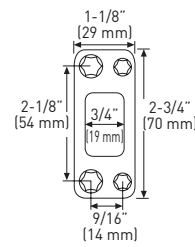

Taymor® | PRODUCT SPECIFICATIONS

PROFESSIONAL SERIES®

MADERA HANDLESET

SPECIFICATIONS

- UNIVERSAL 6-IN-1 LATCH OFFERS A GUARANTEED FIT
- DEADBOLT FITS 2-1/8" (54 mm) OR 1-1/2" (38 mm) BORE HOLE
- INCLUDES 1-3/4" x 2-1/4" FULL RADIUS CORNER "D" STRIKE STANDARD WITH HIGH SECURITY RADIUS CORNER STRIKE 1-1/8" x 2-3/4"
- FITS STANDARD EXTERIOR DOORS

20 MINUTE OPTIONAL FIRE RATING

2-1/4" OPTIONAL EXTENSION KIT

VILLA KNOB ILLUSTRATED

6-IN-1 FIXED HANDLESET LATCH

VILLA INTERIOR TRIM

FULL LIP RADIUS STRIKE

MANCHESTER INTERIOR TRIM

6-IN-1 ADJUSTABLE DEADBOLT LATCH

TWIST ADJUSTABLE
2-3/4" (70 mm)
OR 2-3/8" (60 mm)

HIGH SECURITY STRIKE

CAPRI INTERIOR TRIM

MEASUREMENTS SUBJECT TO A 3% VARIANCE

MEASUREMENTS ARE FOR REFERENCE ONLY. TAYMOR RESERVES THE RIGHT TO CHANGE THE PRODUCT SPECS WITHOUT NOTICE. FOR PRODUCT WARRANTY, PLEASE VISIT TAYMOR WEBSITE FOR DETAILS

BUILDER PACK CASE QTY. 20 / RETAIL PACK CASE QTY. 4

*Solid brass

SPÉCIFICATIONS

- LOQUETS UNIVERSELS 6-EN-1 OFFRANT UN AJUSTEMENT GARANTI
- LE PÊNE DORMANT S'ADAPTE AUX TROUS DE 54 mm (2-1/8 po) OU 38 mm (1-1/2 po)
- COMPREND DES GÂCHES « D » STANDARD À COINS ARRONDIS DE 1-3/4 po x 2 1/4 po AVEC LANGUETTE PLEINE LARGEUR ET UNE GÂCHE HAUTE SÉCURITÉ À COINS ARRONDIS DE 1-1/8 po x 2-3/4 po
- S'ADAPTE AUX PORTES EXTÉRIEURES STANDARD