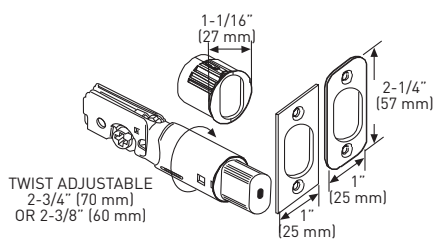

Taymor® | PRODUCT SPECIFICATIONS

PROFESSIONAL SERIES®

MADERA HANDLESET

SPECIFICATIONS

- UNIVERSAL 6-IN-1 LATCH OFFERS A GUARANTEED FIT
- DEADBOLT FITS 2-1/8" (54 mm) OR 1-1/2" (38 mm) BORE HOLE
- INCLUDES 1-3/4" x 2-1/4" FULL RADIUS CORNER "D" STRIKE STANDARD WITH HIGH SECURITY RADIUS CORNER STRIKE 1-1/8" x 2-3/4"
- FITS STANDARD EXTERIOR DOORS

20 MINUTE OPTIONAL FIRE RATING

2-1/4" OPTIONAL EXTENSION KIT

VILLA KNOB ILLUSTRATED

6-IN-1 FIXED HANDLESET LATCH

VILLA INTERIOR TRIM

FULL LIP RADIUS STRIKE

MANCHESTER INTERIOR TRIM

6-IN-1 ADJUSTABLE DEADBOLT LATCH

TWIST ADJUSTABLE
2-3/4" (70 mm)
OR 2-3/8" (60 mm)

HIGH SECURITY STRIKE

CAPRI INTERIOR TRIM

MEASUREMENTS SUBJECT TO A 3% VARIANCE

MEASUREMENTS ARE FOR REFERENCE ONLY. TAYMOR RESERVES THE RIGHT TO CHANGE THE PRODUCT SPECS WITHOUT NOTICE. FOR PRODUCT WARRANTY, PLEASE VISIT TAYMOR WEBSITE FOR DETAILS

BUILDER PACK CASE QTY. 20 / RETAIL PACK CASE QTY. 4

*Solid brass

SPÉCIFICATIONS

- LOQUETS UNIVERSELS 6-EN-1 OFFRANT UN AJUSTEMENT GARANTI
- LE PÊNE DORMANT S'ADAPTE AUX TROUS DE 54 mm (2-1/8 po) OU 38 mm (1-1/2 po)
- COMPREND DES GÂCHES « D » STANDARD À COINS ARRONDIS DE 1-3/4 po x 2 1/4 po AVEC LANGUETTE PLEINE LARGEUR ET UNE GÂCHE HAUTE SÉCURITÉ À COINS ARRONDIS DE 1-1/8 po x 2-3/4 po
- S'ADAPTE AUX PORTES EXTÉRIEURES STANDARD