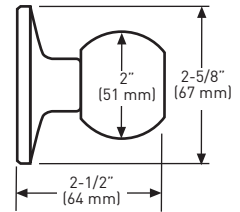

Taymor® | PRODUCT SPECIFICATIONS

PROFESSIONAL SERIES®

MADERA HANDLESET

SPECIFICATIONS

- UNIVERSAL 6-IN-1 LATCH OFFERS A GUARANTEED FIT
- DEADBOLT FITS 2-1/8" (54 mm) OR 1-1/2" (38 mm) BORE HOLE
- INCLUDES 1-3/4" x 2-1/4" FULL RADIUS CORNER "D" STRIKE STANDARD WITH HIGH SECURITY RADIUS CORNER STRIKE 1-1/8" x 2-3/4"
- FITS STANDARD EXTERIOR DOORS

20 MINUTE OPTIONAL FIRE RATING

2-1/4" OPTIONAL EXTENSION KIT

VILLA KNOB ILLUSTRATED

6-IN-1 FIXED HANDLESET LATCH

VILLA INTERIOR TRIM

FULL LIP RADIUS STRIKE

MANCHESTER INTERIOR TRIM

6-IN-1 ADJUSTABLE DEADBOLT LATCH

TWIST ADJUSTABLE
2-3/4" (70 mm)
OR 2-3/8" (60 mm)

HIGH SECURITY STRIKE

CAPRI INTERIOR TRIM

MEASUREMENTS SUBJECT TO A 3% VARIANCE

MEASUREMENTS ARE FOR REFERENCE ONLY. TAYMOR RESERVES THE RIGHT TO CHANGE THE PRODUCT SPECS WITHOUT NOTICE. FOR PRODUCT WARRANTY, PLEASE VISIT TAYMOR WEBSITE FOR DETAILS