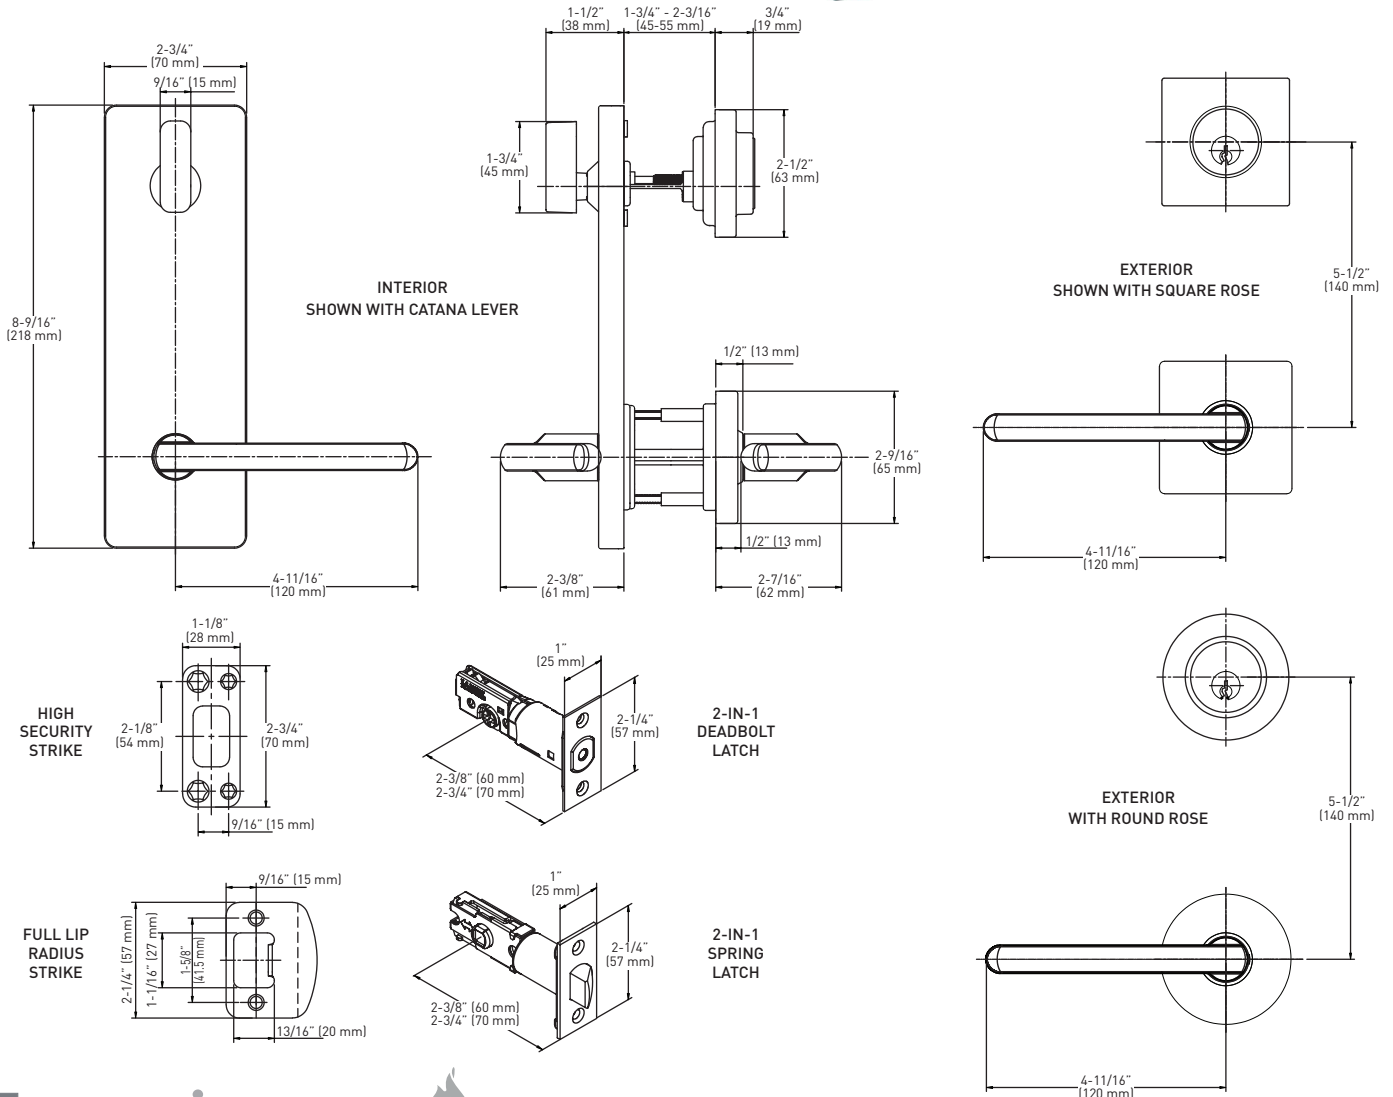

Taymor® | PRODUCT SPECIFICATIONS

THE PREMIER LINE

TAYMOR® PREMIER INTERCONNECTED LOCK

FEATURES

- › SINGLE MOTION OF INSIDE LEVER SIMULTANEOUSLY RETRACTS LATCHBOLT AND DEADBOLT FOR QUICK AND EASY EGRESS
- › INTERCHANGEABLE WITH ANY TAYMOR PREMIER SERIES LEVER TRIM
- › CONFORMS TO CALIFORNIA STATE REFERENCE CODE WHEN USED WITH CATANA LEVER (LEVER RETURNING TO WITHIN 1/2" OF DOOR FACE)
- › 2-IN-1 LATCHES WITH ADJUSTABLE BACKSET: 2-3/8" (60 MM) – 2-3/4" (70 MM)
- › SQUARE CORNER FACE PLATES 1" X 2-1/4" FOR DEADBOLT AND SPRING LATCH
- › INCLUDES LATCH LINER FOR 1-1/8" WIDE PREP
- › HIGH TENSILE STEEL ANTI-SAW DEADBOLT WITH 1" THROW
- › FITS STANDARD 5-1/2" (140 MM) C/C BORE DISTANCE AND 2-1/8" (54 MM) BORE HOLE DIAMETER
- › FITS DOOR THICKNESS: 1-3/4" (45 MM) – 2-1/8" (54 MM)
- › FULL LIP RADIUS CORNER SPRING LATCH STRIKE WITH ADJUSTABLE TAB
- › HIGH SECURITY DEADBOLT STRIKE

STANDARD TAYMOR® PREMIER INTERCONNECTED LOCK

STOCKED ITEMS

	EXTERIOR TRIM	INTERIOR TRIM	SQUARE ROSE		ROUND ROSE	
SATIN NICKEL 15	ARC DECO	ARC DECO	30-INTSQ74SN	\$261.92	30-INTRD74SN	\$261.92
	BERGEN	BERGEN	30-INTSQ62SN	\$261.92	30-INTRD62SN	\$261.92
	CATANA	CATANA	30-INTSQ66SN	\$261.92	30-INTRD66SN	\$261.92
	CATANA	VEGA	30-INTSQ6664SNSN	\$261.92	30-INTRD6664SNSN	\$261.92
	CATANA	BERGEN	30-INTSQ6662SNSN	\$261.92	30-INTRD6662SNSN	\$261.92
	SLIP STREAM	SLIP STREAM	30-INTSQ72SN	\$261.92	30-INTRD72SN	\$261.92
	VEGA	VEGA	30-INTSQ64SN	\$261.92	30-INTRD64SN	\$261.92
POLISHED CHROME 26	ARC DECO	ARC DECO	30-INTSQ74PC	\$261.92	30-INTRD74PC	\$261.92
	BERGEN	BERGEN	30-INTSQ62PC	\$261.92	30-INTRD62PC	\$261.92
	CATANA	CATANA	30-INTSQ66PC	\$261.92	30-INTRD66PC	\$261.92
	CATANA	VEGA	30-INTSQ6664PCPC	\$261.92	30-INTRD6664PCPC	\$261.92
	CATANA	BERGEN	30-INTSQ6662PCPC	\$261.92	30-INTRD6662PCPC	\$261.92
	SLIP STREAM	SLIP STREAM	30-INTSQ72PC	\$261.92	30-INTRD64PC	\$261.92
	VEGA	VEGA	30-INTSQ64PC	\$261.92	30-INTRD64PC	\$261.92