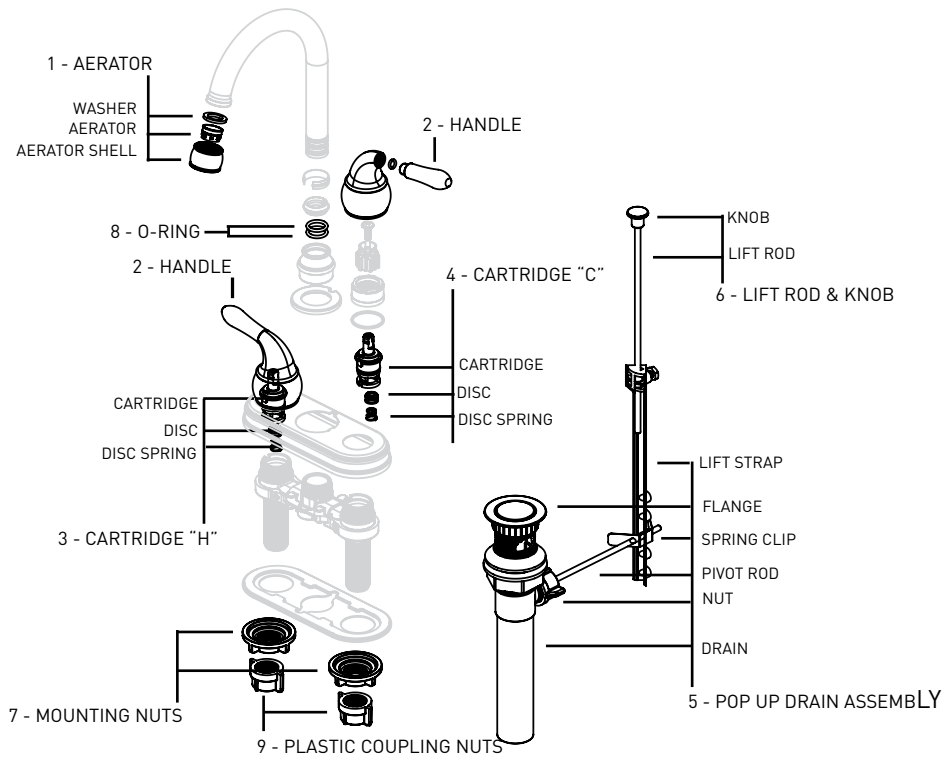

CALEDONIA

06-4491P / 06-4491PSN
BATHROOM FAUCET

REPLACEMENT PARTS AVAILABLE

FOR PARTS NOT LISTED CONTACT CUSTOMER SERVICE

REPLACEMENT PARTS	PVD SATIN NICKEL PART NUMBER	POLISHED CHROME PART NUMBER
1 - AERATOR	06-RP0707	06-RP0705
2 - HANDLE	06-RP0746SN	06-RP0746
3 - CARTRIDGE "H"	06-RP0272	06-RP0272
4 - CARTRIDGE "C"	06-RP0271	06-RP0271
5 - POP-UP ASSEMBLY (WITHOUT LIFT ROD & KNOB)	06-RP0204SN	06-RP0204
6 - LIFT ROD & KNOB	06-RP0708	06-RP0706
7 - MOUNTING NUTS	06-RP0186	06-RP0186
8 - O-RING	06-RP0199	06-RP0199
9 - PLASTIC COUPLING NUTS	06-RP0739	06-RP0739