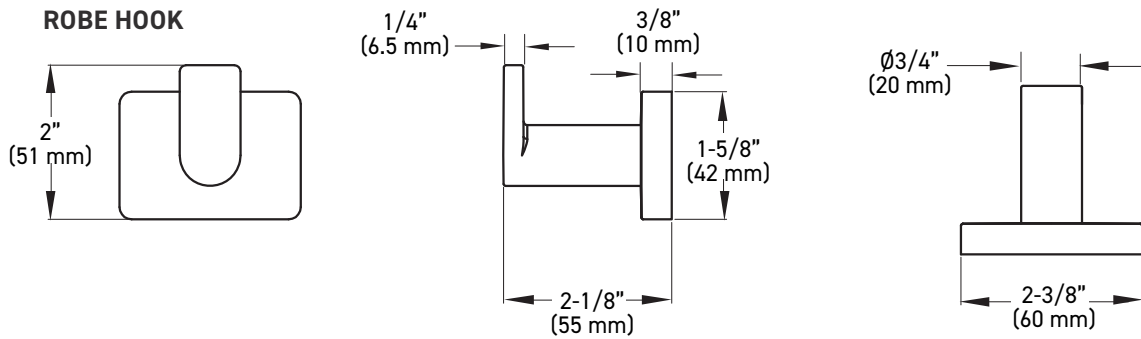

TOWEL BAR

ROBE HOOK

PAPER HOLDER (RIGHT HAND INSTALLATION)

MEASUREMENTS SUBJECT TO A 3% VARIANCE. MEASUREMENTS ARE FOR REFERENCE ONLY. TAYMOR RESERVES THE RIGHT TO CHANGE PRODUCT SPECS WITHOUT NOTICE.