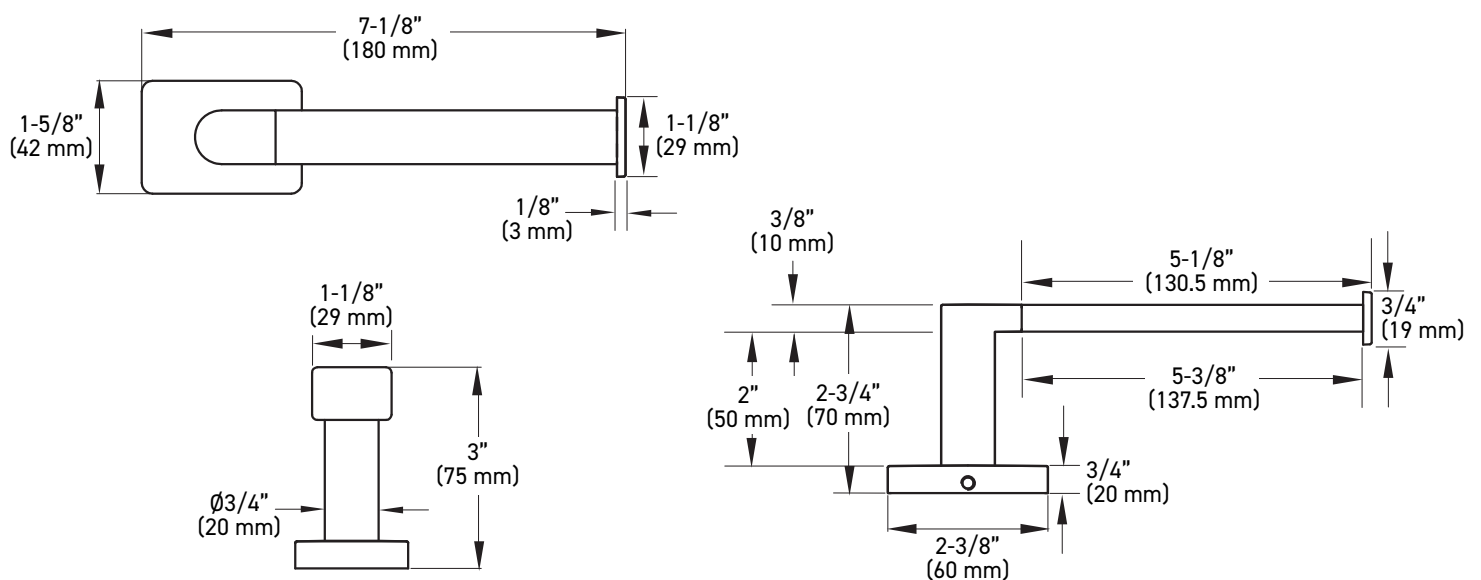

PAPER HOLDER (RIGHT HAND INSTALLATION)

MEASUREMENTS SUBJECT TO A 3% VARIANCE. MEASUREMENTS ARE FOR REFERENCE ONLY. TAYMOR RESERVES THE RIGHT TO CHANGE PRODUCT SPECS WITHOUT NOTICE.