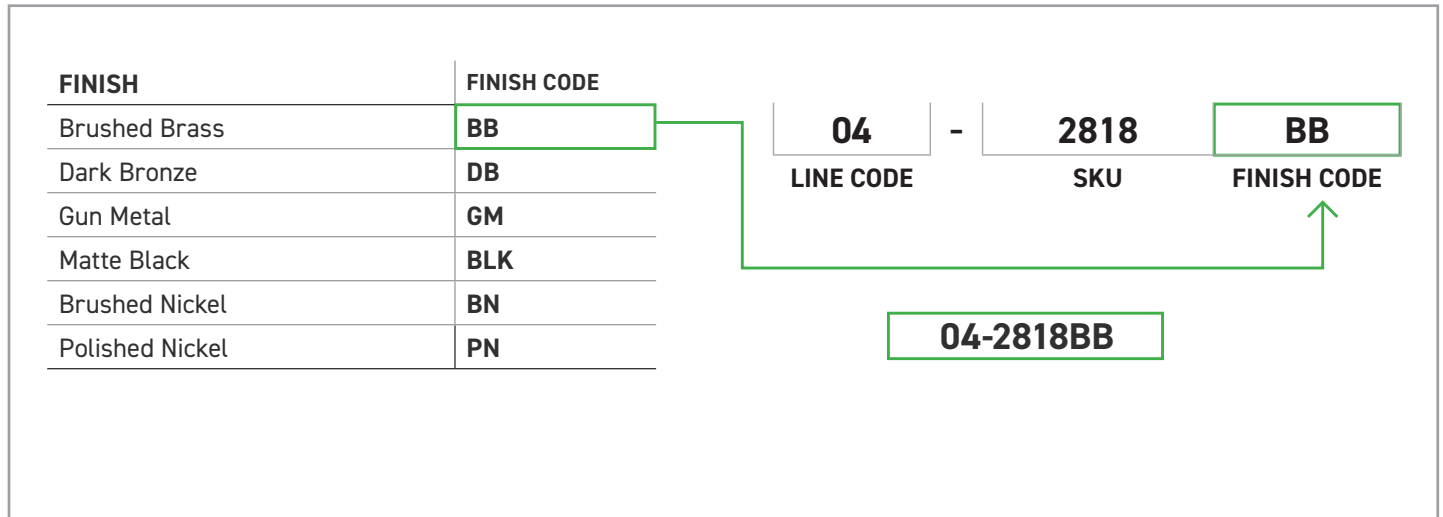

## STOCKED FINISHES

-  Polished Chrome (PC)

## SPECIAL ORDER FINISHES

-  Matte Black (BLK)

TOWEL BAR

ROBE HOOK

PAPER HOLDER

HAND TOWEL BAR

BOX PACK	POLISHED CHROME	MATERIAL
18" Towel Bar	04-32118	Zinc/Stainless Steel
24" Towel Bar	04-32124	Zinc/Stainless Steel
30" Towel Bar	04-32130	Zinc/Stainless Steel
Hand Towel Bar	04-32110	Zinc/Stainless Steel
Robe Hook	04-32101	Zinc
Paper Holder	04-32148	Zinc/Stainless Steel

## HOW TO SPECIFY SPECIAL ORDER FINISHES

Please contact your Taymor Sales Representative for pricing, samples, and minimum order quantities.

To determine the item code for a special order finish product, simply add the finish code at the end of the product SKU as shown below: