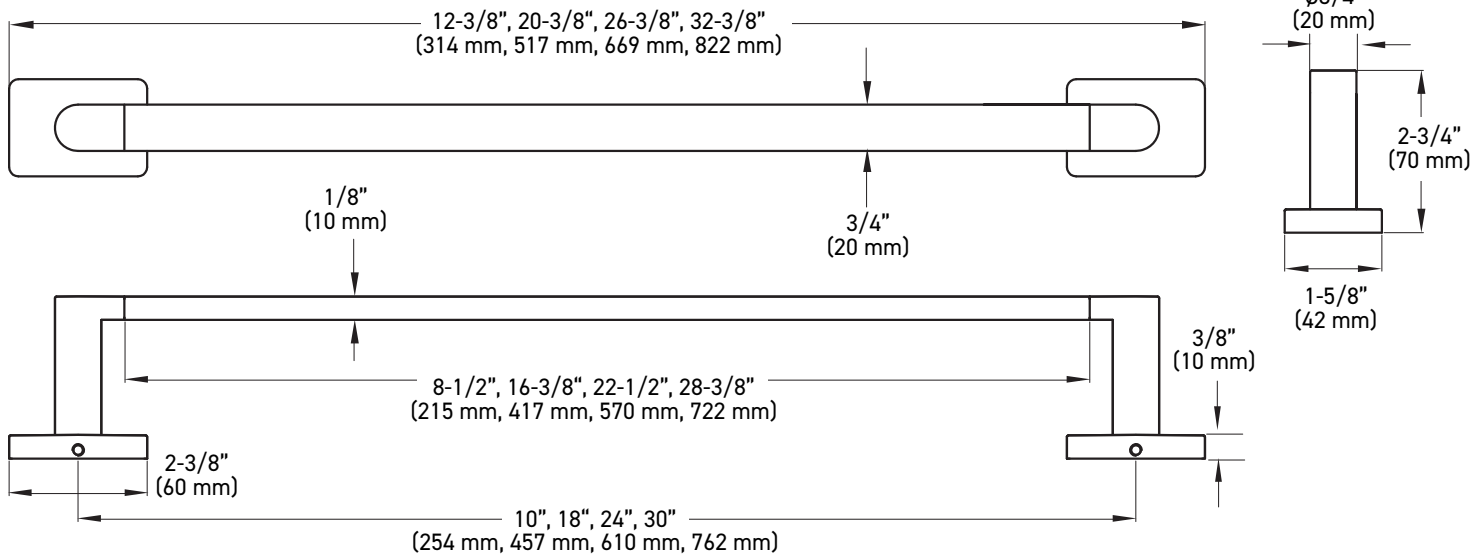

TOWEL BAR

ROBE HOOK

PAPER HOLDER (RIGHT HAND INSTALLATION)

MEASUREMENTS SUBJECT TO A 3% VARIANCE. MEASUREMENTS ARE FOR REFERENCE ONLY. TAYMOR RESERVES THE RIGHT TO CHANGE PRODUCT SPECS WITHOUT NOTICE.