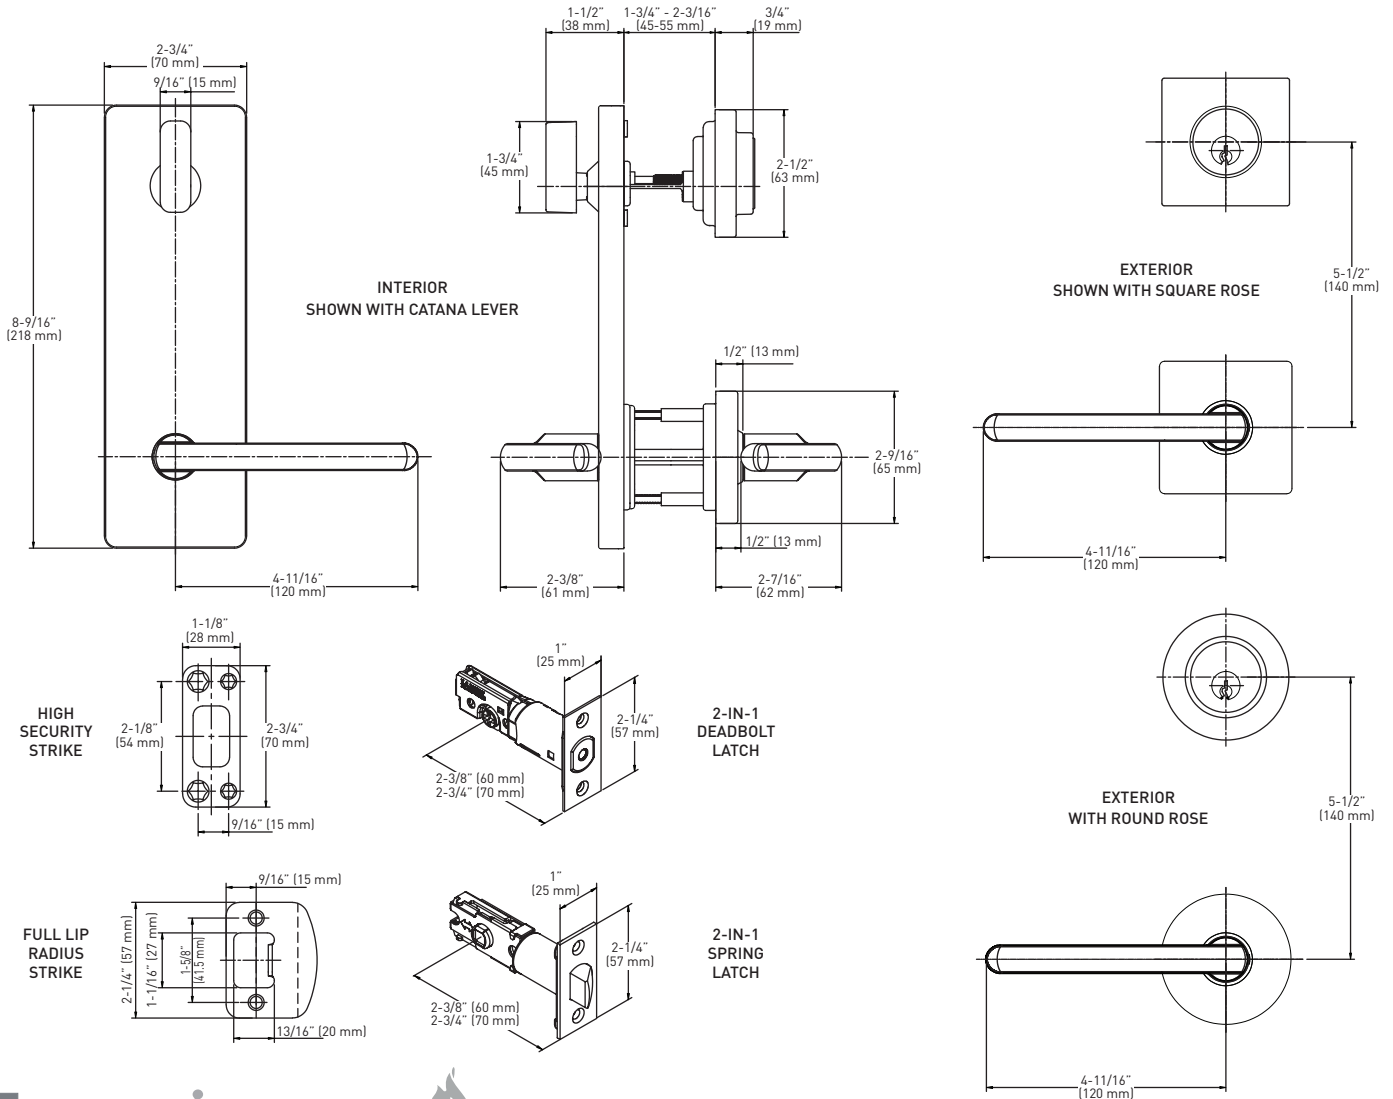

GRADE 2

ANSI GRADE 2

Meets ADA standards

FIRE RATED

UL certified for 3-hour fire rating

FULL KEYING SERVICES AVAILABLE

6 pin SC4 keyway, packaged in Keyed Different.

LIMITED LIFETIME MECHANICAL & FINISH WARRANTY