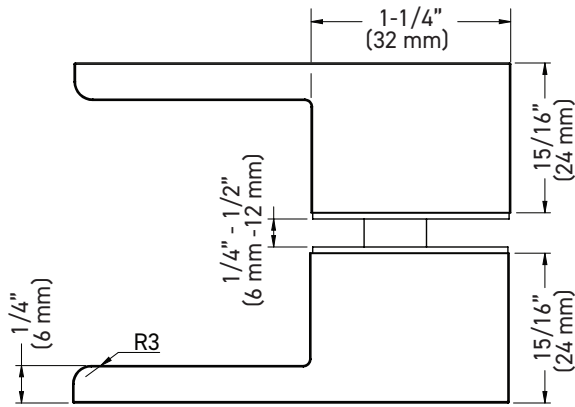

SIDE ELEVATION