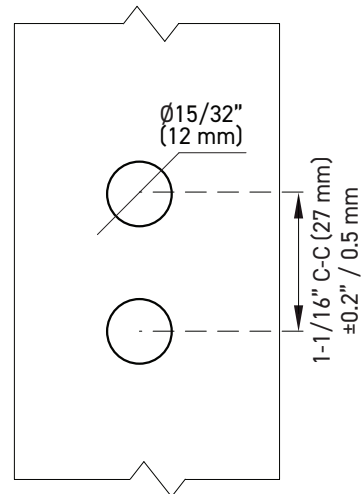

GLAZING TEMPLATE

MEASUREMENTS ARE FOR REFERENCE ONLY. TAYMOR RESERVES THE RIGHT TO CHANGE THE PRODUCT SPECS WITHOUT NOTICE.