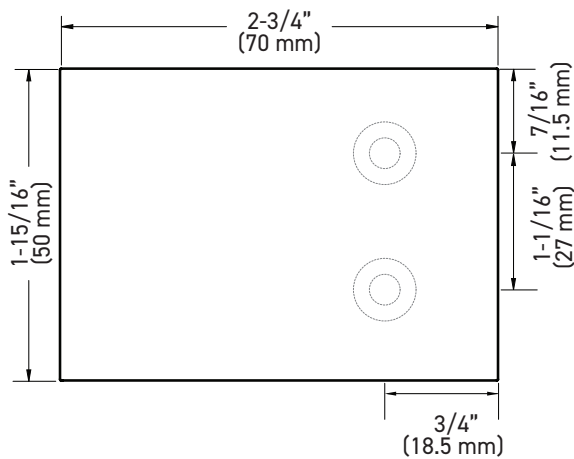

FRONT ELEVATION