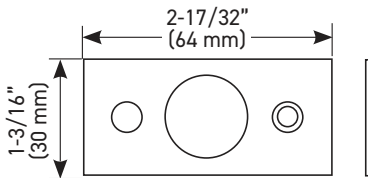

INTERIOR BRACKET