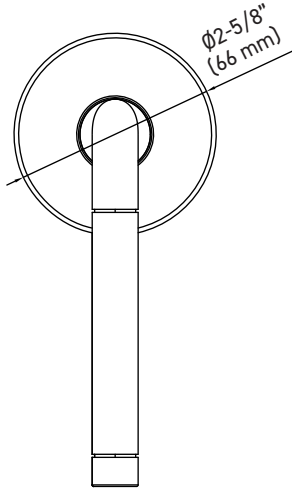

OPTIONAL SQUARE CONTEMPORARY ROSE KIT