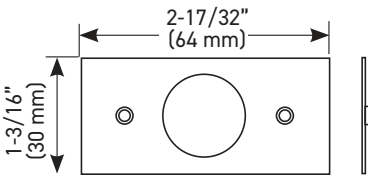

EXTERIOR BRACKET

6-IN1 PRIVACY/PASSAGE LATCH

MEASUREMENTS SUBJECT TO A 3% VARIANCE. MEASUREMENTS ARE FOR REFERENCE ONLY. TAYMOR RESERVES THE RIGHT TO CHANGE PRODUCT SPECS WITHOUT NOTICE.