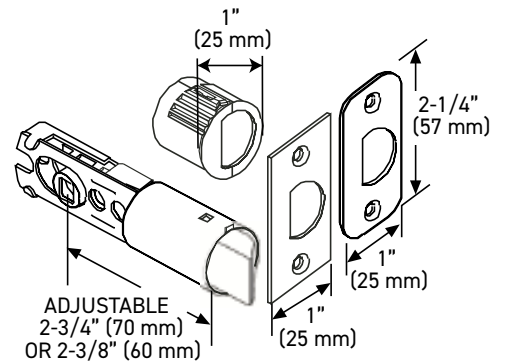

EXTERIOR BRACKET

6-IN1 PRIVACY/PASSAGE LATCH

MEASUREMENTS SUBJECT TO A 3% VARIANCE. MEASUREMENTS ARE FOR REFERENCE ONLY. TAYMOR RESERVES THE RIGHT TO CHANGE PRODUCT SPECS WITHOUT NOTICE.