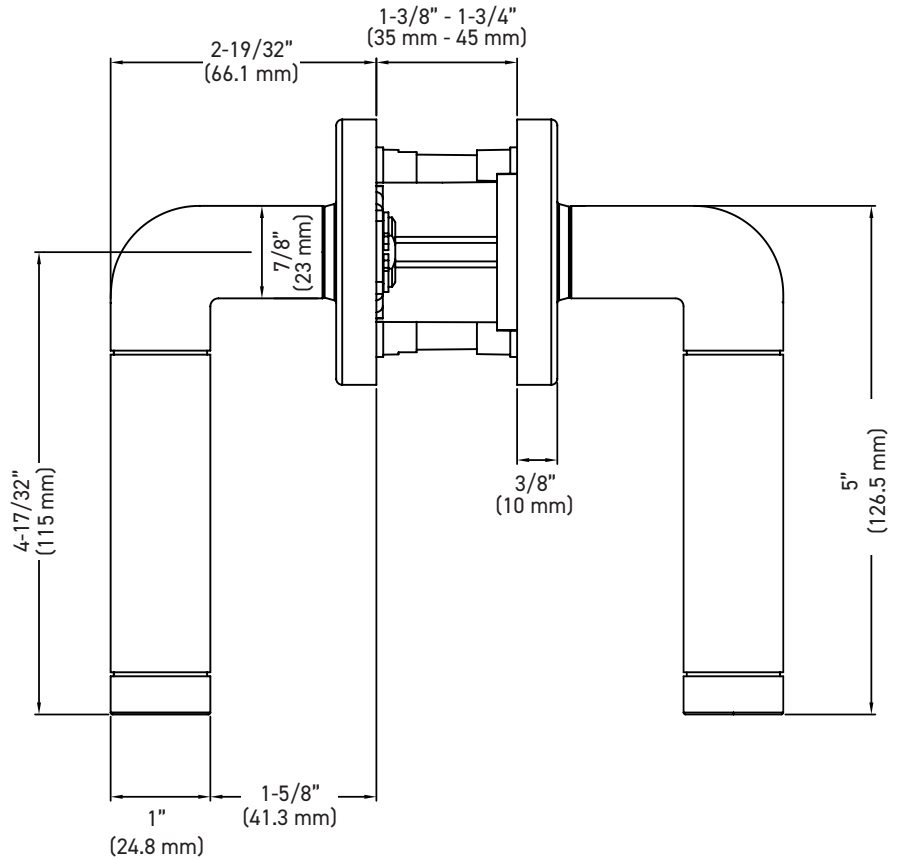

INTERIOR BRACKET