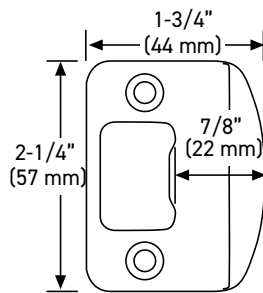

FULL LIP RADIUS STRIKE