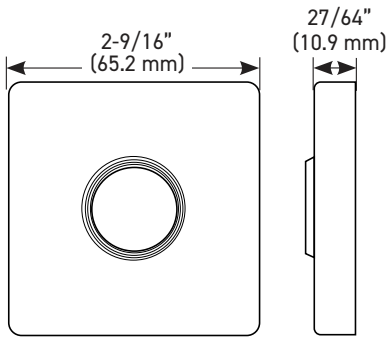

OPTIONAL SQUARE CONTEMPORARY ROSE KIT