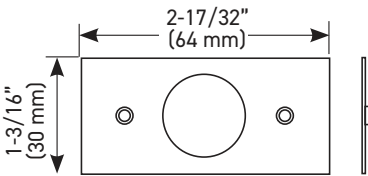

**FULL LIP RADIUS STRIKE**

**EXTERIOR BRACKET**

**6-IN1 PRIVACY/PASSAGE LATCH**

MEASUREMENTS SUBJECT TO A 3% VARIANCE. MEASUREMENTS ARE FOR REFERENCE ONLY. TAYMOR RESERVES THE RIGHT TO CHANGE PRODUCT SPECS WITHOUT NOTICE.