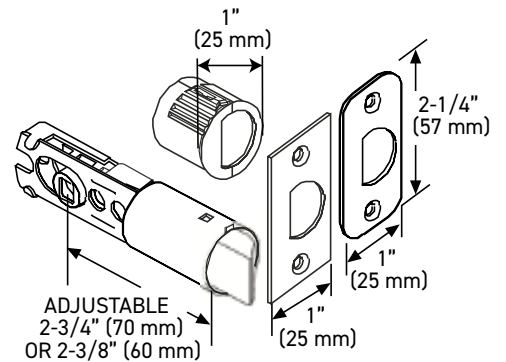

**FULL LIP RADIUS STRIKE**

**EXTERIOR BRACKET**

**6-IN1 PRIVACY/PASSAGE LATCH**

MEASUREMENTS SUBJECT TO A 3% VARIANCE. MEASUREMENTS ARE FOR REFERENCE ONLY. TAYMOR RESERVES THE RIGHT TO CHANGE PRODUCT SPECS WITHOUT NOTICE.