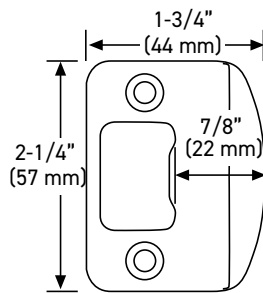

## INSTALLATION

- Fits standard door thickness: 1-3/8" (35 mm) - 1-3/4" (45 mm)
- Full lip radius corner strike with adjustable tab standard: 1-3/4" x 2-1/4" (45 mm x 57 mm)
- Standard bore holes: 2-1/8" (54 mm)

**FULL LIP RADIUS STRIKE**

**EXTERIOR BRACKET**

**6-IN1 PRIVACY/PASSAGE LATCH**

MEASUREMENTS SUBJECT TO A 3% VARIANCE. MEASUREMENTS ARE FOR REFERENCE ONLY. TAYMOR RESERVES THE RIGHT TO CHANGE PRODUCT SPECS WITHOUT NOTICE.