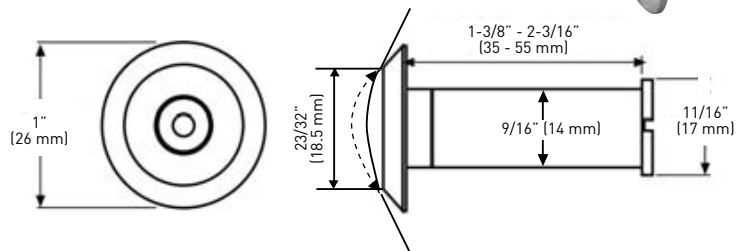

### SPECIFICATIONS

- › BORE SIZE 1/2" (12 mm)
- › ADJUSTABLE FROM 1-3/8" TO 2-1/4" (35 mm TO 57 mm)
- › 160° FIELD OF VISION
- › ZINC DIECAST CONSTRUCTION
- › PLASTIC LENSES

BUILDER PACK	SATIN NICKEL 15	NICKEL	SATIN CHROME 26D	CASE QTY
160° DOOR VIEWER/PEEPHOLE	37-P4841SN	37-P4841N	37-P4841SC	25

### SPECIFICATIONS

- › 20 MINUTE UL RATED DOOR VIEWER
- › SOLID BRASS
- › BORE SIZE 9/16" (14 mm)
- › ADJUSTABLE FROM 1-3/8" TO 2" (35 mm TO 50 mm)
- › 180° FIELD OF VISION
- › THREE PLASTIC LENSES AND ONE EXTERIOR GLASS LENS

### SPECIFICATIONS

- › BORE SIZE 9/16" (14 mm)
- › ADJUSTABLE FROM 1-3/8" TO 2-1/4" (35 mm TO 57 mm)
- › 180° FIELD OF VISION
- › ZINC DIECAST CONSTRUCTION
- › PLASTIC LENSES

BUILDER PACK	OIL RUBBED BRONZE 10B	SATIN NICKEL 15	NICKEL	SATIN CHROME 26D	CASE QTY
180° DOOR VIEWER/PEEPHOLE	37-P4846ORB	37-P4846SN	37-P4846N	37-P4846SC	25