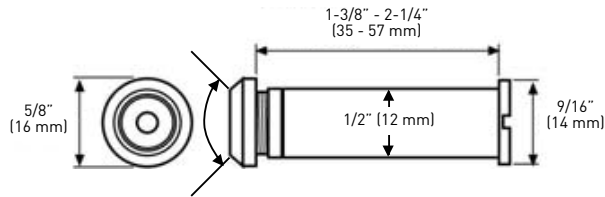

### SPECIFICATIONS

- › 20 MINUTE UL RATED DOOR VIEWER
- › SOLID BRASS
- › BORE SIZE 1/2" (12 mm)
- › ADJUSTABLE FROM 1-3/8" TO 2" (35 mm TO 50 mm)
- › 160° FIELD OF VISION
- › TWO PLASTIC LENSES AND ONE EXTERIOR GLASS LENS

### SPECIFICATIONS

- › BORE SIZE 1/2" (12 mm)
- › ADJUSTABLE FROM 1-3/8" TO 2-1/4" (35 mm TO 57 mm)
- › 160° FIELD OF VISION
- › ZINC DIECAST CONSTRUCTION
- › PLASTIC LENSES

BUILDER PACK	SATIN NICKEL 15	NICKEL	SATIN CHROME 26D	CASE QTY
160° DOOR VIEWER/PEEPHOLE	37-P4841SN	37-P4841N	37-P4841SC	25

### SPECIFICATIONS

- › 20 MINUTE UL RATED DOOR VIEWER
- › SOLID BRASS
- › BORE SIZE 9/16" (14 mm)
- › ADJUSTABLE FROM 1-3/8" TO 2" (35 mm TO 50 mm)
- › 180° FIELD OF VISION
- › THREE PLASTIC LENSES AND ONE EXTERIOR GLASS LENS

### SPECIFICATIONS

- › BORE SIZE 9/16" (14 mm)
- › ADJUSTABLE FROM 1-3/8" TO 2-1/4" (35 mm TO 57 mm)
- › 180° FIELD OF VISION
- › ZINC DIECAST CONSTRUCTION
- › PLASTIC LENSES

BUILDER PACK	OIL RUBBED BRONZE 10B	SATIN NICKEL 15	NICKEL	SATIN CHROME 26D	CASE QTY
180° DOOR VIEWER/PEEPHOLE	37-P4846ORB	37-P4846SN	37-P4846N	37-P4846SC	25