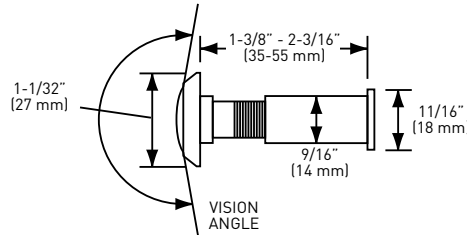

### SPECIFICATIONS

- › 20 MINUTE UL RATED DOOR VIEWER
- › SOLID BRASS
- › BORE SIZE 1/2" (12 mm)
- › ADJUSTABLE FROM 1-3/8" TO 2" (35 mm TO 50 mm)
- › 160° FIELD OF VISION
- › TWO PLASTIC LENSES AND ONE EXTERIOR GLASS LENS

### SPECIFICATIONS

- › BORE SIZE 1/2" (12 mm)
- › ADJUSTABLE FROM 1-3/8" TO 2-1/4" (35 mm TO 57 mm)
- › 160° FIELD OF VISION
- › ZINC DIECAST CONSTRUCTION
- › PLASTIC LENSES

BUILDER PACK	SATIN NICKEL 15	NICKEL	SATIN CHROME 26D	CASE QTY
160° DOOR VIEWER/PEEPHOLE	37-P4841SN	37-P4841N	37-P4841SC	25

### SPECIFICATIONS

- › 20 MINUTE UL RATED DOOR VIEWER
- › SOLID BRASS
- › BORE SIZE 9/16" (14 mm)
- › ADJUSTABLE FROM 1-3/8" TO 2" (35 mm TO 50 mm)
- › 180° FIELD OF VISION
- › THREE PLASTIC LENSES AND ONE EXTERIOR GLASS LENS

### SPECIFICATIONS

- › BORE SIZE 9/16" (14 mm)
- › ADJUSTABLE FROM 1-3/8" TO 2-1/4" (35 mm TO 57 mm)
- › 180° FIELD OF VISION
- › ZINC DIECAST CONSTRUCTION
- › PLASTIC LENSES

BUILDER PACK	OIL RUBBED BRONZE 10B	SATIN NICKEL 15	NICKEL	SATIN CHROME 26D	CASE QTY
180° DOOR VIEWER/PEEPHOLE	37-P4846ORB	37-P4846SN	37-P4846N	37-P4846SC	25