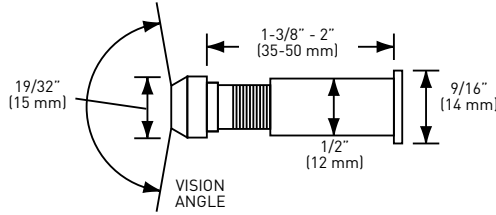

### SPECIFICATIONS

- › 20 MINUTE UL RATED DOOR VIEWER
- › SOLID BRASS
- › BORE SIZE 1/2" (12 mm)
- › ADJUSTABLE FROM 1-3/8" TO 2" (35 mm TO 50 mm)
- › 160° FIELD OF VISION
- › TWO PLASTIC LENSES AND ONE EXTERIOR GLASS LENS

### SPECIFICATIONS

- › BORE SIZE 1/2" (12 mm)
- › ADJUSTABLE FROM 1-3/8" TO 2-1/4" (35 mm TO 57 mm)
- › 160° FIELD OF VISION
- › ZINC DIECAST CONSTRUCTION
- › PLASTIC LENSES

BUILDER PACK	SATIN NICKEL 15	NICKEL	SATIN CHROME 26D	CASE QTY
160° DOOR VIEWER/PEEPHOLE	37-P4841SN	37-P4841N	37-P4841SC	25

### SPECIFICATIONS

- › 20 MINUTE UL RATED DOOR VIEWER
- › SOLID BRASS
- › BORE SIZE 9/16" (14 mm)
- › ADJUSTABLE FROM 1-3/8" TO 2" (35 mm TO 50 mm)
- › 180° FIELD OF VISION
- › THREE PLASTIC LENSES AND ONE EXTERIOR GLASS LENS

### SPECIFICATIONS

- › BORE SIZE 9/16" (14 mm)
- › ADJUSTABLE FROM 1-3/8" TO 2-1/4" (35 mm TO 57 mm)
- › 180° FIELD OF VISION
- › ZINC DIECAST CONSTRUCTION
- › PLASTIC LENSES

BUILDER PACK	OIL RUBBED BRONZE 10B	SATIN NICKEL 15	NICKEL	SATIN CHROME 26D	CASE QTY
180° DOOR VIEWER/PEEPHOLE	37-P4846ORB	37-P4846SN	37-P4846N	37-P4846SC	25