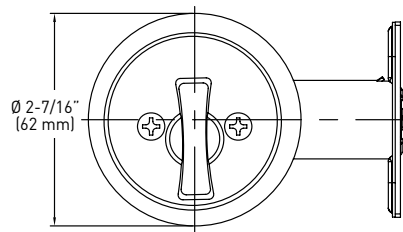

**A. SQUARE PRIVACY SLIDING DOOR LOCK**

**B. SQUARE PASSAGE SLIDING DOOR LOCK**

**TRADITIONAL DOOR PREP.**

- › SOLID BRASS CONSTRUCTION
- › FITS KWIKSET DOOR PREP AND STANDARD DOOR THICKNESS
- › FULLY REVERSIBLE

BOX PACK	10B OIL RUBBED BRONZE	15 SATIN NICKEL	26 POLISHED CHROME	CASE QTY.
A. SQUARE PRIVACY LOCKS	25-PH5800RB	25-PH580SN	25-PH580PCH	50
B. SQUARE PASSAGE LOCKS	25-PH5900RB	25-PH590SN	25-PH590PCH	50

**C. PRIVACY SLIDING DOOR LOCK**

**D. PASSAGE SLIDING DOOR LOCK**

**2-3/8" MORTISE LATCH - PRIVACY**

**2-3/8" MORTISE LATCH - PASSAGE**

**STRIKE - PRIVACY**

- › ZINC DIECAST CONSTRUCTION
- › FITS 2-1/8" (54 mm) BORE HOLES
- › FITS DOOR THICKNESS OF 1-3/8" TO 1-3/4" (35 mm - 44 mm)
- › 2-3/8" (60 mm) FIXED BACKSET LATCH
- › 1/4" RADIUS CORNER LATCH FACE PLATE
- › STRIKE THICKNESS 1.55 mm
- › DUST BOX THICKNESS 1.3 mm

BOX PACK	10B OIL RUBBED BRONZE	15 SATIN NICKEL	26 POLISHED CHROME	CASE QTY.
C. ROUND PRIVACY LOCKS	33-ORB680RD	33-SN680RD	33-PC680RD	30
D. ROUND PASSAGE LOCKS	33-ORB690RD	33-SN690RD	33-PC690RD	30