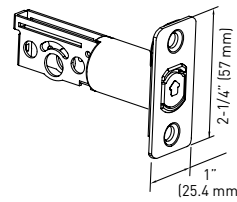

**D. PASSAGE SLIDING DOOR LOCK**

**2-3/8" MORTISE LATCH - PRIVACY**

**2-3/8" MORTISE LATCH - PASSAGE**

**STRIKE - PRIVACY**

- › ZINC DIECAST CONSTRUCTION
- › FITS 2-1/8" (54 mm) BORE HOLES
- › FITS DOOR THICKNESS OF 1-3/8" TO 1-3/4" (35 mm - 44 mm)
- › 2-3/8" (60 mm) FIXED BACKSET LATCH
- › 1/4" RADIUS CORNER LATCH FACE PLATE
- › STRIKE THICKNESS 1.55 mm
- › DUST BOX THICKNESS 1.3 mm