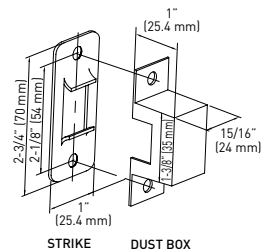

BOX PACK	10B OIL RUBBED BRONZE	15 SATIN NICKEL	26 POLISHED CHROME	CASE QTY.
A. SQUARE PRIVACY LOCKS	25-PH5800RB	25-PH580SN	25-PH580PCH	50
B. SQUARE PASSAGE LOCKS	25-PH5900RB	25-PH590SN	25-PH590PCH	50

**C. PRIVACY SLIDING DOOR LOCK**

**D. PASSAGE SLIDING DOOR LOCK**

**2-3/8" MORTISE LATCH - PRIVACY**

**2-3/8" MORTISE LATCH - PASSAGE**

**STRIKE - PRIVACY**

- › ZINC DIECAST CONSTRUCTION
- › FITS 2-1/8" (54 mm) BORE HOLES
- › FITS DOOR THICKNESS OF 1-3/8" TO 1-3/4" (35 mm - 44 mm)
- › 2-3/8" (60 mm) FIXED BACKSET LATCH
- › 1/4" RADIUS CORNER LATCH FACE PLATE
- › STRIKE THICKNESS 1.55 mm
- › DUST BOX THICKNESS 1.3 mm

BOX PACK	10B OIL RUBBED BRONZE	15 SATIN NICKEL	26 POLISHED CHROME	CASE QTY.
C. ROUND PRIVACY LOCKS	33-ORB680RD	33-SN680RD	33-PC680RD	30
D. ROUND PASSAGE LOCKS	33-ORB690RD	33-SN690RD	33-PC690RD	30