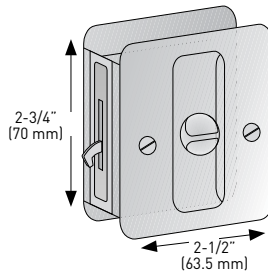

**A. SQUARE PRIVACY SLIDING DOOR LOCK**

**B. SQUARE PASSAGE SLIDING DOOR LOCK**

**TRADITIONAL DOOR PREP.**

- › SOLID BRASS CONSTRUCTION
- › FITS KWIKSET DOOR PREP AND STANDARD DOOR THICKNESS
- › FULLY REVERSIBLE

BOX PACK	10B OIL RUBBED BRONZE	15 SATIN NICKEL	26 POLISHED CHROME	CASE QTY.
A. SQUARE PRIVACY LOCKS	25-PH5800RB	25-PH580SN	25-PH580PCH	50
B. SQUARE PASSAGE LOCKS	25-PH5900RB	25-PH590SN	25-PH590PCH	50

**C. PRIVACY SLIDING DOOR LOCK**

**D. PASSAGE SLIDING DOOR LOCK**

**2-3/8" MORTISE LATCH - PRIVACY**

**2-3/8" MORTISE LATCH - PASSAGE**

**STRIKE - PRIVACY**

- › ZINC DIECAST CONSTRUCTION
- › FITS 2-1/8" (54 mm) BORE HOLES
- › FITS DOOR THICKNESS OF 1-3/8" TO 1-3/4" (35 mm - 44 mm)
- › 2-3/8" (60 mm) FIXED BACKSET LATCH
- › 1/4" RADIUS CORNER LATCH FACE PLATE
- › STRIKE THICKNESS 1.55 mm
- › DUST BOX THICKNESS 1.3 mm

BOX PACK	10B OIL RUBBED BRONZE	15 SATIN NICKEL	26 POLISHED CHROME	CASE QTY.
C. ROUND PRIVACY LOCKS	33-ORB680RD	33-SN680RD	33-PC680RD	30
D. ROUND PASSAGE LOCKS	33-ORB690RD	33-SN690RD	33-PC690RD	30