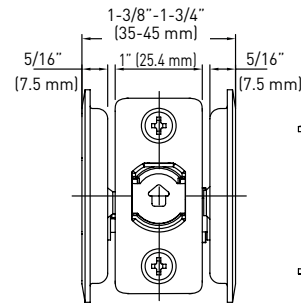

**A. SQUARE PRIVACY SLIDING DOOR LOCK**

**B. SQUARE PASSAGE SLIDING DOOR LOCK**

**TRADITIONAL DOOR PREP.**

- › SOLID BRASS CONSTRUCTION
- › FITS KWIKSET DOOR PREP AND STANDARD DOOR THICKNESS
- › FULLY REVERSIBLE

BOX PACK	10B OIL RUBBED BRONZE	15 SATIN NICKEL	26 POLISHED CHROME	CASE QTY.
A. SQUARE PRIVACY LOCKS	25-PH5800RB	25-PH580SN	25-PH580PCH	50
B. SQUARE PASSAGE LOCKS	25-PH5900RB	25-PH590SN	25-PH590PCH	50

**C. PRIVACY SLIDING DOOR LOCK**

**D. PASSAGE SLIDING DOOR LOCK**

**2-3/8" MORTISE LATCH - PRIVACY**

**2-3/8" MORTISE LATCH - PASSAGE**

**STRIKE - PRIVACY**

- › ZINC DIECAST CONSTRUCTION
- › FITS 2-1/8" (54 mm) BORE HOLES
- › FITS DOOR THICKNESS OF 1-3/8" TO 1-3/4" (35 mm - 44 mm)
- › 2-3/8" (60 mm) FIXED BACKSET LATCH
- › 1/4" RADIUS CORNER LATCH FACE PLATE
- › STRIKE THICKNESS 1.55 mm
- › DUST BOX THICKNESS 1.3 mm

BOX PACK	10B OIL RUBBED BRONZE	15 SATIN NICKEL	26 POLISHED CHROME	CASE QTY.
C. ROUND PRIVACY LOCKS	33-ORB680RD	33-SN680RD	33-PC680RD	30
D. ROUND PASSAGE LOCKS	33-ORB690RD	33-SN690RD	33-PC690RD	30