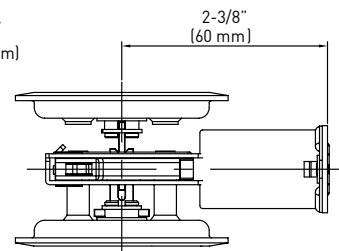

**A. SQUARE PRIVACY SLIDING DOOR LOCK**

**B. SQUARE PASSAGE SLIDING DOOR LOCK**

**TRADITIONAL DOOR PREP.**

- › SOLID BRASS CONSTRUCTION
- › FITS KWIKSET DOOR PREP AND STANDARD DOOR THICKNESS
- › FULLY REVERSIBLE

BOX PACK	10B OIL RUBBED BRONZE	15 SATIN NICKEL	26 POLISHED CHROME	CASE QTY.
A. SQUARE PRIVACY LOCKS	25-PH5800RB	25-PH580SN	25-PH580PCH	50
B. SQUARE PASSAGE LOCKS	25-PH5900RB	25-PH590SN	25-PH590PCH	50

**C. PRIVACY SLIDING DOOR LOCK**

**D. PASSAGE SLIDING DOOR LOCK**

**2-3/8" MORTISE LATCH - PRIVACY**

**2-3/8" MORTISE LATCH - PASSAGE**

**STRIKE - PRIVACY**

- › ZINC DIECAST CONSTRUCTION
- › FITS 2-1/8" (54 mm) BORE HOLES
- › FITS DOOR THICKNESS OF 1-3/8" TO 1-3/4" (35 mm - 44 mm)
- › 2-3/8" (60 mm) FIXED BACKSET LATCH
- › 1/4" RADIUS CORNER LATCH FACE PLATE
- › STRIKE THICKNESS 1.55 mm
- › DUST BOX THICKNESS 1.3 mm