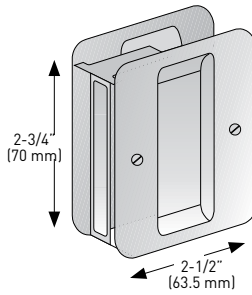

**A. SQUARE PRIVACY SLIDING DOOR LOCK**

**B. SQUARE PASSAGE SLIDING DOOR LOCK**

**TRADITIONAL DOOR PREP.**

- › SOLID BRASS CONSTRUCTION
- › FITS KWIKSET DOOR PREP AND STANDARD DOOR THICKNESS
- › FULLY REVERSIBLE

BOX PACK	10B OIL RUBBED BRONZE	15 SATIN NICKEL	26 POLISHED CHROME	CASE QTY.
A. SQUARE PRIVACY LOCKS	25-PH5800RB	25-PH580SN	25-PH580PCH	50
B. SQUARE PASSAGE LOCKS	25-PH5900RB	25-PH590SN	25-PH590PCH	50

**C. PRIVACY SLIDING DOOR LOCK**

**D. PASSAGE SLIDING DOOR LOCK**

**2-3/8" MORTISE LATCH - PRIVACY**

**2-3/8" MORTISE LATCH - PASSAGE**

**STRIKE - PRIVACY**

- › ZINC DIECAST CONSTRUCTION
- › FITS 2-1/8" (54 mm) BORE HOLES
- › FITS DOOR THICKNESS OF 1-3/8" TO 1-3/4" (35 mm - 44 mm)
- › 2-3/8" (60 mm) FIXED BACKSET LATCH
- › 1/4" RADIUS CORNER LATCH FACE PLATE
- › STRIKE THICKNESS 1.55 mm
- › DUST BOX THICKNESS 1.3 mm

BOX PACK	10B OIL RUBBED BRONZE	15 SATIN NICKEL	26 POLISHED CHROME	CASE QTY.
C. ROUND PRIVACY LOCKS	33-ORB680RD	33-SN680RD	33-PC680RD	30
D. ROUND PASSAGE LOCKS	33-ORB690RD	33-SN690RD	33-PC690RD	30