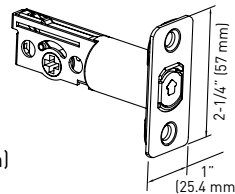

**D. PASSAGE SLIDING DOOR LOCK**

**2-3/8" MORTISE LATCH - PRIVACY**

**2-3/8" MORTISE LATCH - PASSAGE**

**STRIKE - PRIVACY**

- › ZINC DIECAST CONSTRUCTION
- › FITS 2-1/8" (54 mm) BORE HOLES
- › FITS DOOR THICKNESS OF 1-3/8" TO 1-3/4" (35 mm - 44 mm)
- › 2-3/8" (60 mm) FIXED BACKSET LATCH
- › 1/4" RADIUS CORNER LATCH FACE PLATE
- › STRIKE THICKNESS 1.55 mm
- › DUST BOX THICKNESS 1.3 mm