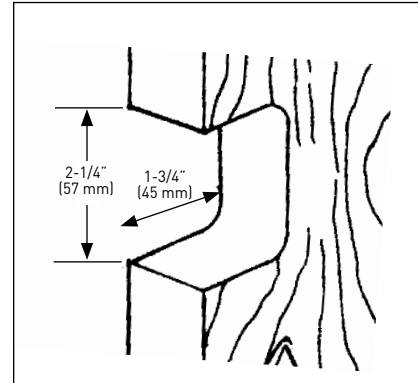

**A. SQUARE PRIVACY SLIDING DOOR LOCK**

**B. SQUARE PASSAGE SLIDING DOOR LOCK**

**TRADITIONAL DOOR PREP.**

- › SOLID BRASS CONSTRUCTION
- › FITS KWIKSET DOOR PREP AND STANDARD DOOR THICKNESS
- › FULLY REVERSIBLE

BOX PACK	10B OIL RUBBED BRONZE	15 SATIN NICKEL	26 POLISHED CHROME	CASE QTY.
A. SQUARE PRIVACY LOCKS	25-PH5800RB	25-PH580SN	25-PH580PCH	50
B. SQUARE PASSAGE LOCKS	25-PH5900RB	25-PH590SN	25-PH590PCH	50

**C. PRIVACY SLIDING DOOR LOCK**

**D. PASSAGE SLIDING DOOR LOCK**

**2-3/8" MORTISE LATCH - PRIVACY**

**2-3/8" MORTISE LATCH - PASSAGE**

**STRIKE - PRIVACY**

- › ZINC DIECAST CONSTRUCTION
- › FITS 2-1/8" (54 mm) BORE HOLES
- › FITS DOOR THICKNESS OF 1-3/8" TO 1-3/4" (35 mm - 44 mm)
- › 2-3/8" (60 mm) FIXED BACKSET LATCH
- › 1/4" RADIUS CORNER LATCH FACE PLATE
- › STRIKE THICKNESS 1.55 mm
- › DUST BOX THICKNESS 1.3 mm

BOX PACK	10B OIL RUBBED BRONZE	15 SATIN NICKEL	26 POLISHED CHROME	CASE QTY.
C. ROUND PRIVACY LOCKS	33-ORB680RD	33-SN680RD	33-PC680RD	30
D. ROUND PASSAGE LOCKS	33-ORB690RD	33-SN690RD	33-PC690RD	30