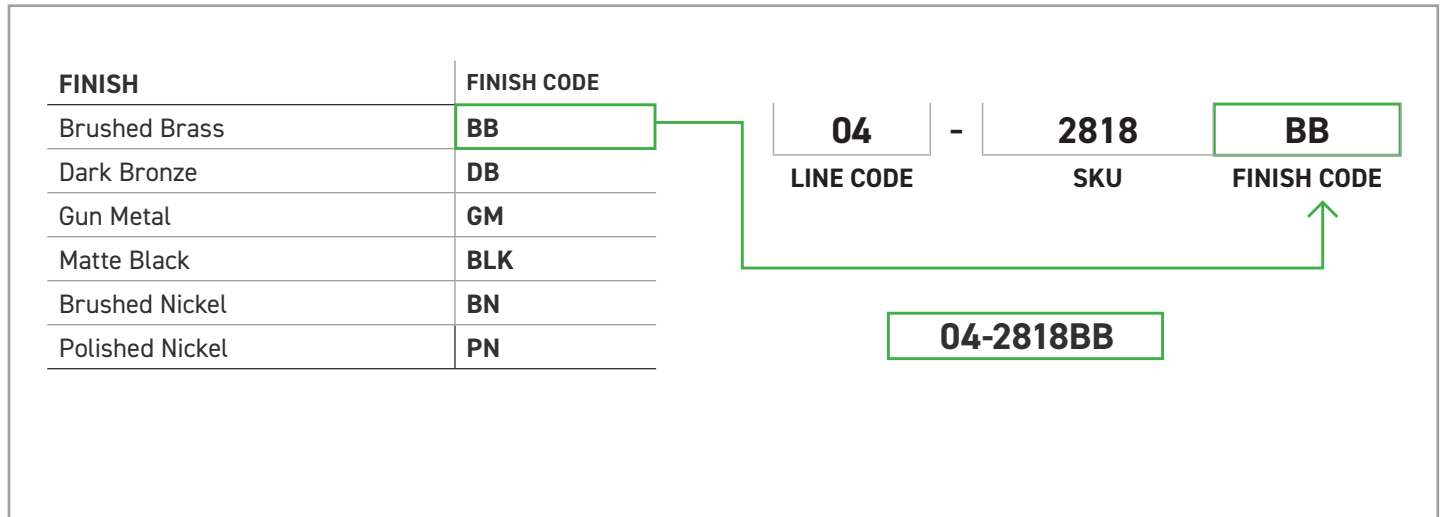

STOCKED FINISHES

-  Polished Chrome (PC)
-  Matte Black (BLK)
-  Satin Nickel (SN)

SPECIAL ORDER FINISHES

-  Brushed Brass (BB)
-  Dark Bronze (DB)
-  Gun Metal (GM)
-  Polished Nickel (PN)

ROBE HOOK

TOWEL BAR

TOWEL RING

PAPER/TOWEL HOLDER

PAPER HOLDER

PIVOTING PAPER HOLDER*

BOX PACK	POLISHED CHROME	MATTE BLACK	SATIN NICKEL	MATERIAL
10" Towel Bar	04-2810	04-2810BLK	04-SN2810	Zinc/Steel
18" Towel Bar	04-2818	04-2818BLK	04-SN2818	Zinc/Steel
24" Towel Bar	04-2824	04-2824BLK	04-SN2824	Zinc/Steel
30" Towel Bar	04-2830	04-2830BLK	04-SN2830	Zinc/Steel
Robe Hook	04-2801	04-2801BLK	04-SN2801	Zinc
Paper Holder	04-2848	04-2848BLK	04-SN2848	Zinc/Steel
Pivoting Paper Holder *	04-2808P	04-2808PBLK	04-2808PSN	Zinc
Paper/Towel Holder	04-2838	04-2838BLK	04-SN2838	Zinc/Steel
Towel Ring	04-2804A	04-2804ABLK	04-SN2804A	Zinc/Steel

* Not available in Special Order Finishes

HOW TO SPECIFY SPECIAL ORDER FINISHES

Please contact your Taymor Sales Representative for pricing, samples, and minimum order quantities.

To determine the item code for a special order finish product, simply add the finish code at the end of the product SKU as shown below: