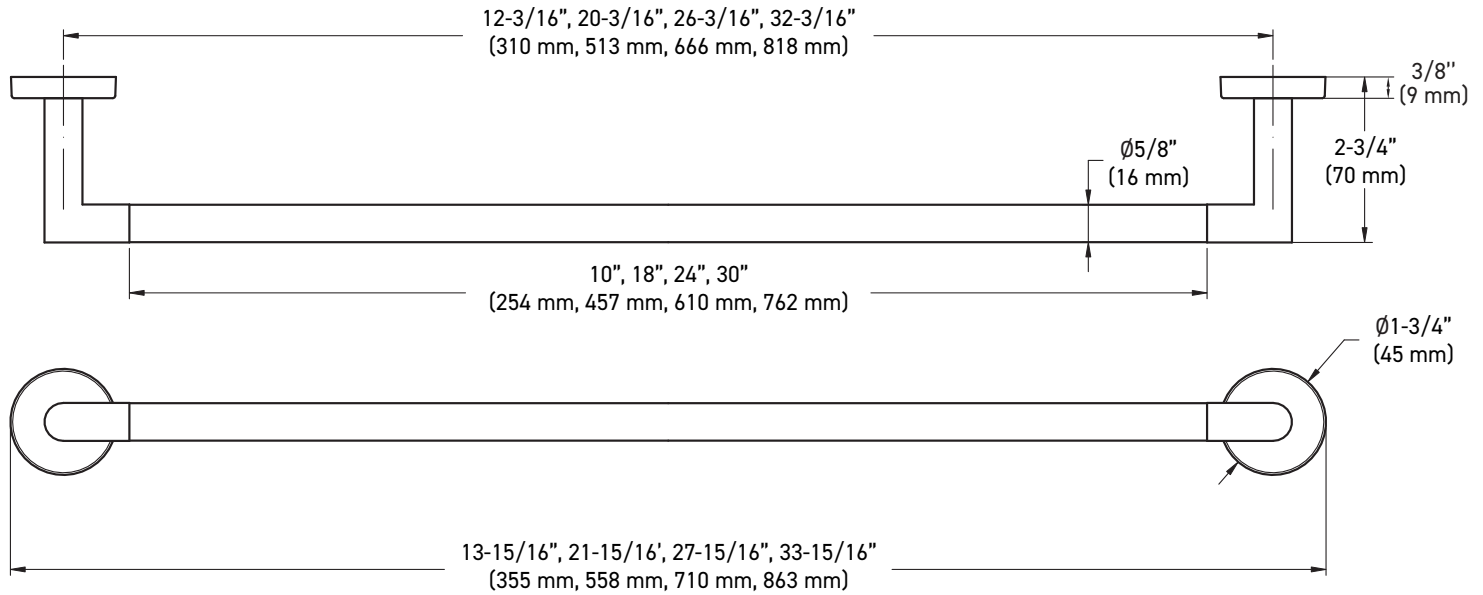

TOWEL BAR

PIVOTING PAPER HOLDER

PAPER HOLDER (LEFT HAND INSTALLATION)

MEASUREMENTS SUBJECT TO A 3% VARIANCE. MEASUREMENTS ARE FOR REFERENCE ONLY. TAYMOR RESERVES THE RIGHT TO CHANGE PRODUCT SPECS WITHOUT NOTICE.