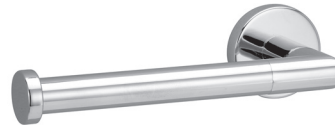

FEATURES

- Concealed screw mount

INSTALLATION

- Mounting hardware kit (plates, nylon anchors, and steel Phillips head screws) included
- Mounting plates: 1-3/16" x 1-3/16" (30 mm x 30 mm), Paper Holder: 1-15/32" x 1-13/32" (37 mm x 36 mm)

STOCKED FINISHES

-  Polished Chrome (PC)
-  Matte Black (BLK)
-  Satin Nickel (SN)

SPECIAL ORDER FINISHES

-  Brushed Brass (BB)
-  Dark Bronze (DB)
-  Gun Metal (GM)
-  Polished Nickel (PN)

ROBE HOOK

TOWEL BAR

TOWEL RING

PAPER/TOWEL HOLDER

PAPER HOLDER

PIVOTING PAPER HOLDER*

BOX PACK	POLISHED CHROME	MATTE BLACK	SATIN NICKEL	MATERIAL
10" Towel Bar	04-2810	04-2810BLK	04-SN2810	Zinc/Steel
18" Towel Bar	04-2818	04-2818BLK	04-SN2818	Zinc/Steel
24" Towel Bar	04-2824	04-2824BLK	04-SN2824	Zinc/Steel
30" Towel Bar	04-2830	04-2830BLK	04-SN2830	Zinc/Steel
Robe Hook	04-2801	04-2801BLK	04-SN2801	Zinc
Paper Holder	04-2848	04-2848BLK	04-SN2848	Zinc/Steel
Pivoting Paper Holder *	04-2808P	04-2808PBLK	04-2808PSN	Zinc
Paper/Towel Holder	04-2838	04-2838BLK	04-SN2838	Zinc/Steel
Towel Ring	04-2804A	04-2804ABLK	04-SN2804A	Zinc/Steel