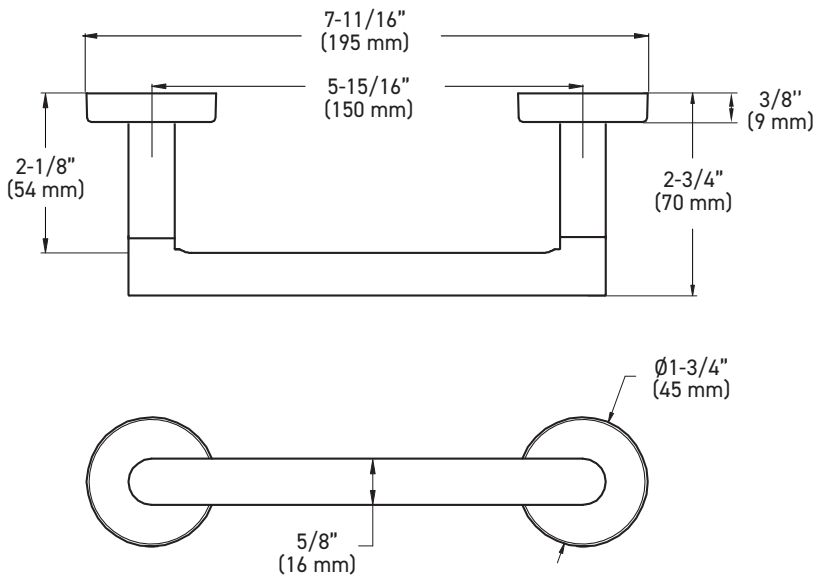

PIVOTING PAPER HOLDER