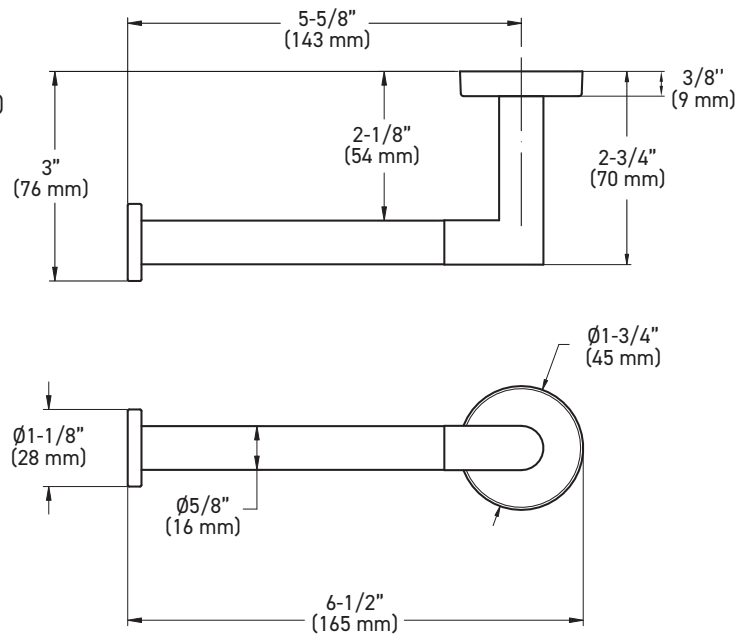

FEATURES

- Concealed screw mount

INSTALLATION

- Mounting hardware kit (plates, nylon anchors, and steel Phillips head screws) included
- Mounting plates: 1-3/16" x 1-3/16" (30 mm x 30 mm), Paper Holder: 1-15/32" x 1-13/32" (37 mm x 36 mm)

Example of the item codes for the Astral Bath Collection's Towel Bars in Brushed Brass:

FUNCTIONS	LINE CODE	SKU	FINISH CODE	ITEM CODE
10" Towel Bar	04	2810	BB	04-2810BB
18" Towel Bar	04	2818	BB	04-2818BB
24" Towel Bar	04	2824	BB	04-2824BB
30" Towel Bar	04	2830	BB	04-2830BB

ADDITIONAL DETAILS

- Special order products are not eligible for return or exchange
- Lead times may vary
- Minimum order quantities apply

TOWEL BAR

PIVOTING PAPER HOLDER

PAPER HOLDER (LEFT HAND INSTALLATION)

MEASUREMENTS SUBJECT TO A 3% VARIANCE. MEASUREMENTS ARE FOR REFERENCE ONLY. TAYMOR RESERVES THE RIGHT TO CHANGE PRODUCT SPECS WITHOUT NOTICE.

ROBE HOOK

TOWEL RING

PAPER/TOWEL HOLDER

MEASUREMENTS SUBJECT TO A 3% VARIANCE. MEASUREMENTS ARE FOR REFERENCE ONLY. TAYMOR RESERVES THE RIGHT TO CHANGE PRODUCT SPECS WITHOUT NOTICE.