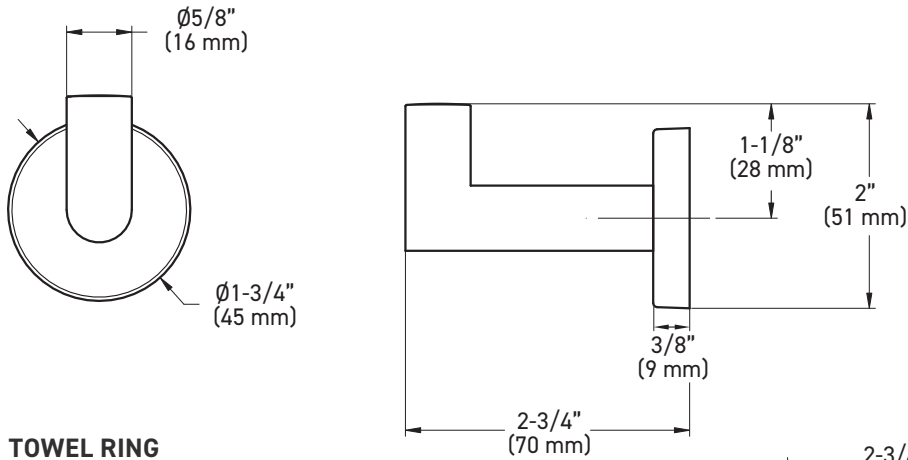

Example of the item codes for the Astral Bath Collection's Towel Bars in Brushed Brass:

FUNCTIONS	LINE CODE	SKU	FINISH CODE	ITEM CODE
10" Towel Bar	04	2810	BB	04-2810BB
18" Towel Bar	04	2818	BB	04-2818BB
24" Towel Bar	04	2824	BB	04-2824BB
30" Towel Bar	04	2830	BB	04-2830BB

ADDITIONAL DETAILS

- Special order products are not eligible for return or exchange
- Lead times may vary
- Minimum order quantities apply

TOWEL BAR

PIVOTING PAPER HOLDER

PAPER HOLDER (LEFT HAND INSTALLATION)

MEASUREMENTS SUBJECT TO A 3% VARIANCE. MEASUREMENTS ARE FOR REFERENCE ONLY. TAYMOR RESERVES THE RIGHT TO CHANGE PRODUCT SPECS WITHOUT NOTICE.

ROBE HOOK

TOWEL RING

PAPER/TOWEL HOLDER

MEASUREMENTS SUBJECT TO A 3% VARIANCE. MEASUREMENTS ARE FOR REFERENCE ONLY. TAYMOR RESERVES THE RIGHT TO CHANGE PRODUCT SPECS WITHOUT NOTICE.