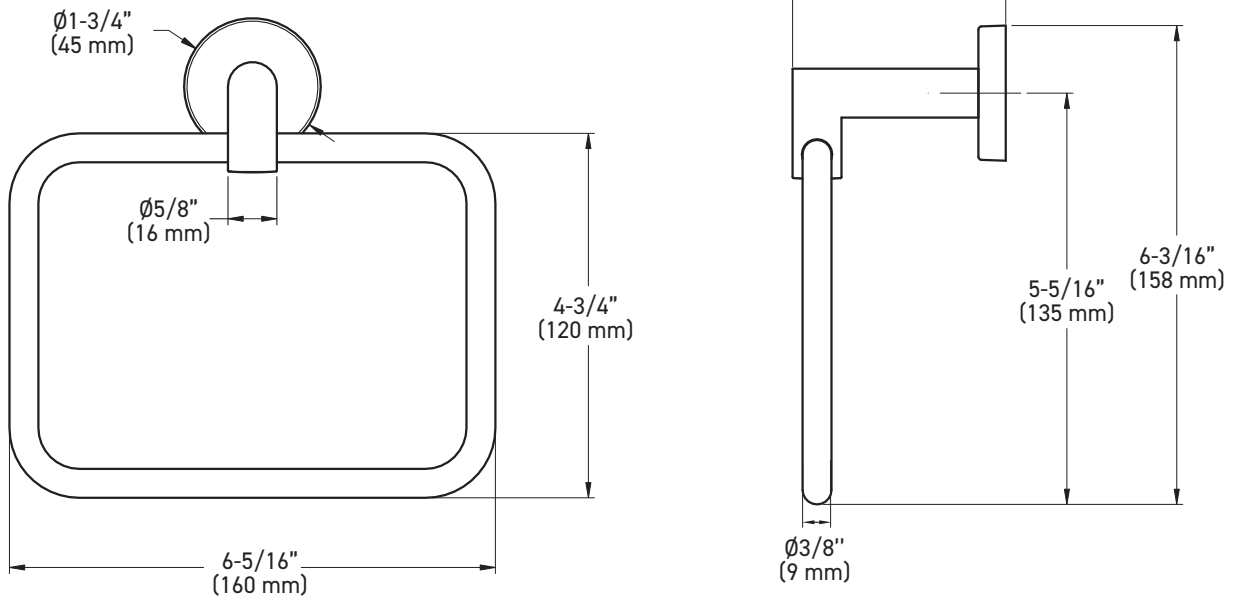

FEATURES

- Concealed screw mount

INSTALLATION

- Mounting hardware kit (plates, nylon anchors, and steel Phillips head screws) included
- Mounting plates: 1-3/16" x 1-3/16" (30 mm x 30 mm), Paper Holder: 1-15/32" x 1-13/32" (37 mm x 36 mm)

Example of the item codes for the Astral Bath Collection's Towel Bars in Brushed Brass:

FUNCTIONS	LINE CODE	SKU	FINISH CODE	ITEM CODE
10" Towel Bar	04	2810	BB	04-2810BB
18" Towel Bar	04	2818	BB	04-2818BB
24" Towel Bar	04	2824	BB	04-2824BB
30" Towel Bar	04	2830	BB	04-2830BB

ADDITIONAL DETAILS

- Special order products are not eligible for return or exchange
- Lead times may vary
- Minimum order quantities apply

TOWEL BAR

PIVOTING PAPER HOLDER

PAPER HOLDER (LEFT HAND INSTALLATION)

MEASUREMENTS SUBJECT TO A 3% VARIANCE. MEASUREMENTS ARE FOR REFERENCE ONLY. TAYMOR RESERVES THE RIGHT TO CHANGE PRODUCT SPECS WITHOUT NOTICE.

ROBE HOOK

TOWEL RING

PAPER/TOWEL HOLDER

MEASUREMENTS SUBJECT TO A 3% VARIANCE. MEASUREMENTS ARE FOR REFERENCE ONLY. TAYMOR RESERVES THE RIGHT TO CHANGE PRODUCT SPECS WITHOUT NOTICE.