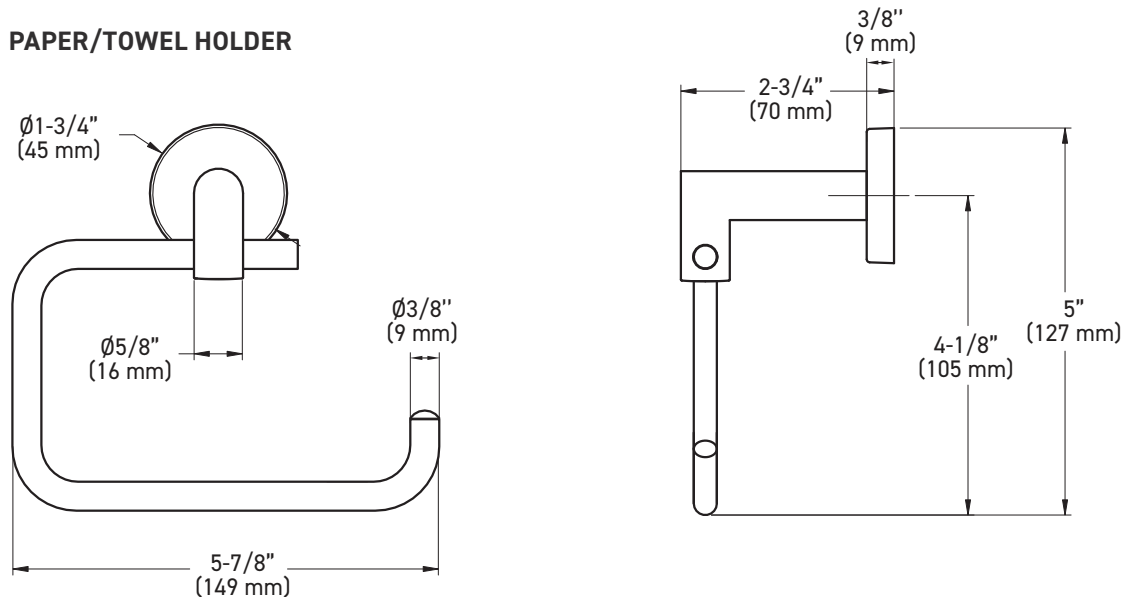

FEATURES

- Concealed screw mount

INSTALLATION

- Mounting hardware kit (plates, nylon anchors, and steel Phillips head screws) included
- Mounting plates: 1-3/16" x 1-3/16" (30 mm x 30 mm), Paper Holder: 1-15/32" x 1-13/32" (37 mm x 36 mm)

MEASUREMENTS SUBJECT TO A 3% VARIANCE. MEASUREMENTS ARE FOR REFERENCE ONLY. TAYMOR RESERVES THE RIGHT TO CHANGE PRODUCT SPECS WITHOUT NOTICE.

ROBE HOOK

TOWEL RING

PAPER/TOWEL HOLDER

MEASUREMENTS SUBJECT TO A 3% VARIANCE. MEASUREMENTS ARE FOR REFERENCE ONLY. TAYMOR RESERVES THE RIGHT TO CHANGE PRODUCT SPECS WITHOUT NOTICE.