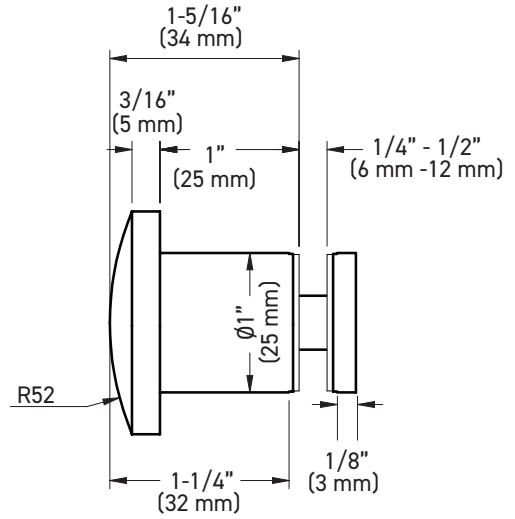

SINGLE SHOWER DOOR KNOB / GLASS MOUNTED ROBE HOOK SIDE ELEVATION

GLAZING TEMPLATE