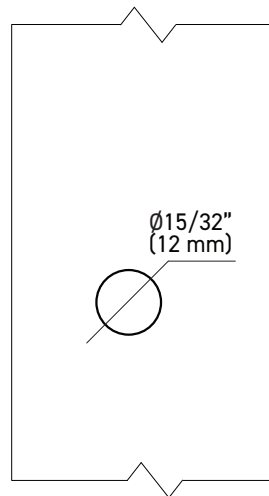

MEASUREMENTS ARE FOR REFERENCE ONLY. TAYMOR RESERVES THE RIGHT TO CHANGE THE PRODUCT SPECS WITHOUT NOTICE.