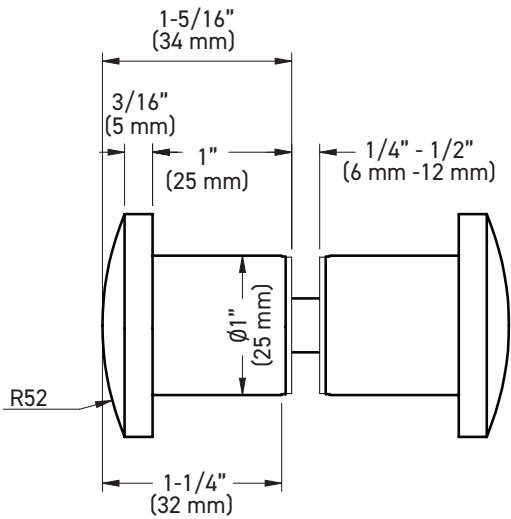

DOUBLE SHOWER DOOR KNOB SIDE ELEVATION

FRONT ELEVATION