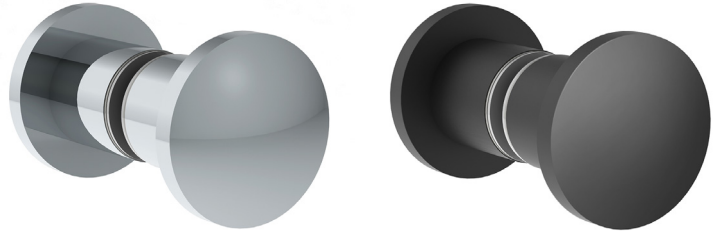

## FEATURES

- One-piece design
- 304 stainless steel construction
- Concealed mount
- Also functions as a glass-mounted robe hook

DOUBLE SHOWER DOOR KNOB

## INSTALLATION

- Fits glass thickness of 1/4" (6mm) to 1/2" (12mm)
- One (1) Ø12mm glass hole is required
- Mounting hardware included

## STANDARD FINISHES

-  Polished Chrome (PC)
-  Matte Black (BLK)

SINGLE SHOWER DOOR KNOB /  
GLASS MOUNTED ROBE HOOK

## SPECIAL ORDER FINISHES

-  Brushed Brass (BB)
-  Dark Bronze (DB)
-  Gun Metal (GM)
-  Brushed Nickel (BN)
-  Polished Nickel (PN)

| BOX PACK  | POLISHED CHROME | MATTE BLACK  | MATERIAL            |
|---|-----------------|--------------|---------------------|
| Double Shower Door Knob                           | 10-22DKNBPC     | 10-22DKNBBLK | 304 Stainless Steel |
| Single Shower Door Knob / Glass Mounted Robe Hook | 10-22SKNBPC     | 10-22SKNBBLK | 304 Stainless Steel |