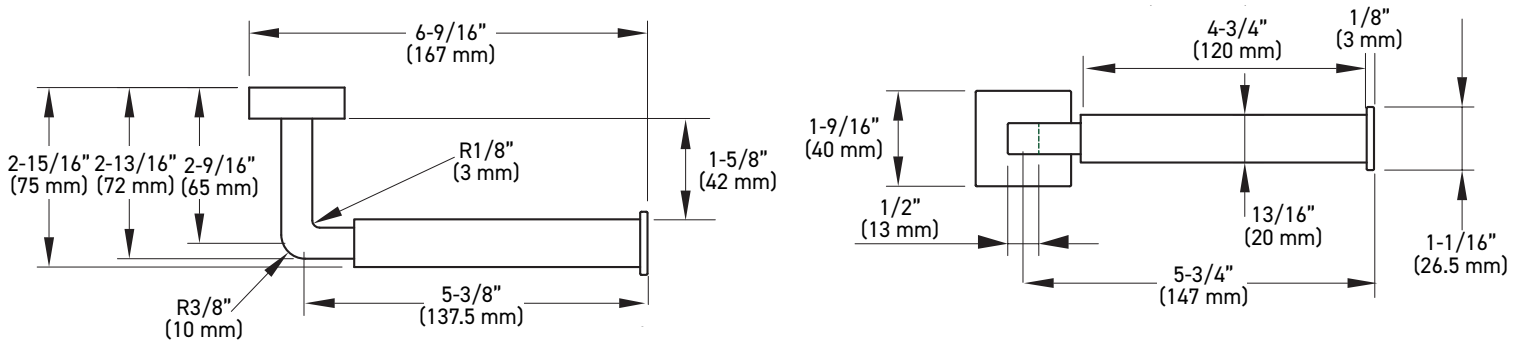

PAPER HOLDER (RIGHT HAND INSTALLATION)