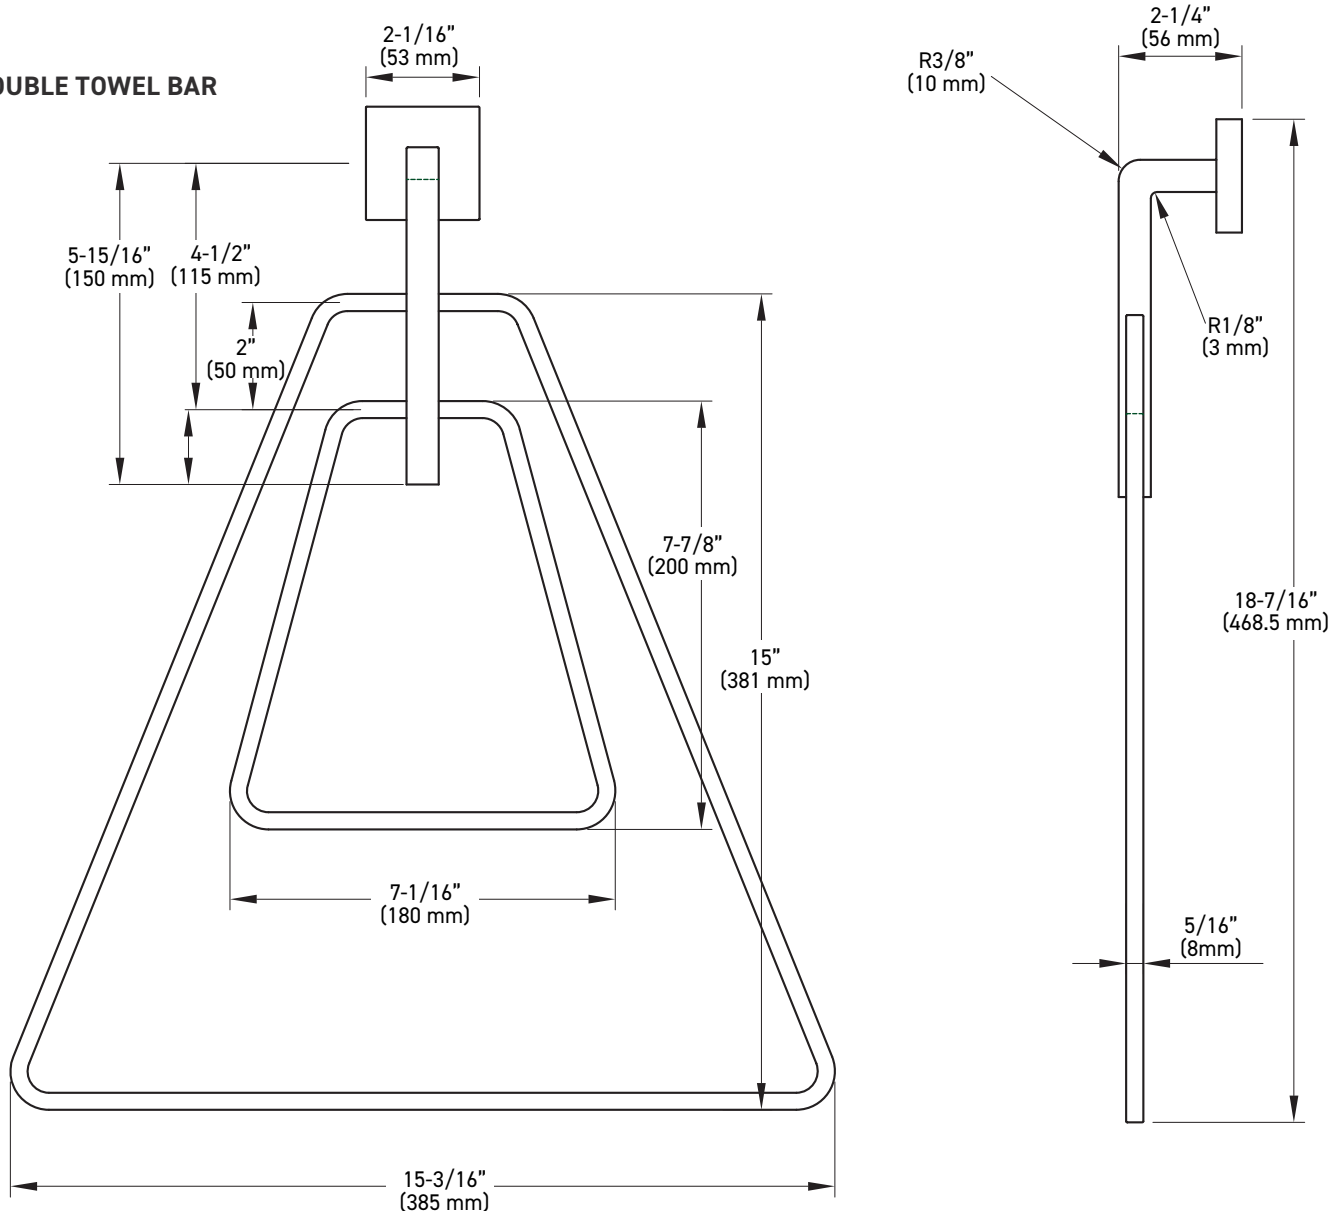

## INSTALLATION

- Mounting hardware kit (plates, nylon anchors, and steel Phillips head screws) included
- Mounting plates: 1-7/16" x 5/8" (37 mm x 16 mm)

### TOWEL BAR

### TOWEL RING

MEASUREMENTS SUBJECT TO A 3% VARIANCE. MEASUREMENTS ARE FOR REFERENCE ONLY. TAYMOR RESERVES THE RIGHT TO CHANGE PRODUCT SPECS WITHOUT NOTICE.

### DOUBLE TOWEL BAR

MEASUREMENTS SUBJECT TO A 3% VARIANCE. MEASUREMENTS ARE FOR REFERENCE ONLY. TAYMOR RESERVES THE RIGHT TO CHANGE PRODUCT SPECS WITHOUT NOTICE.