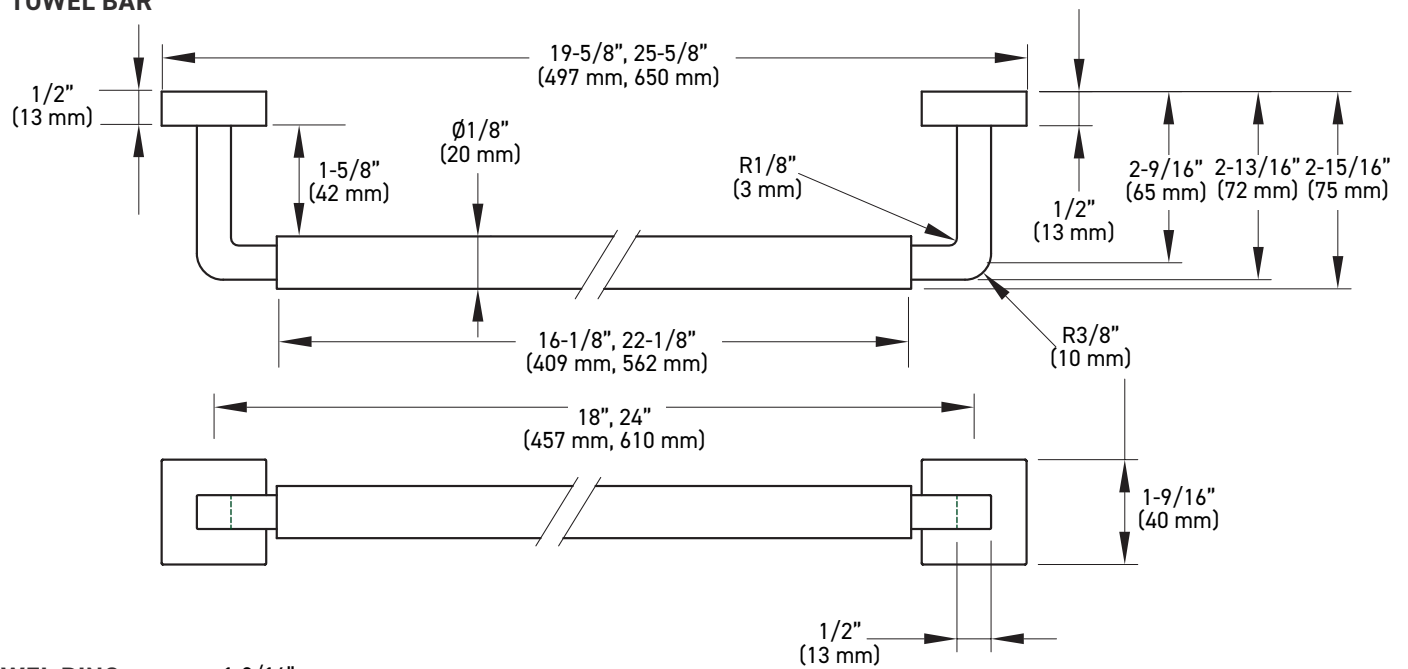

TOWEL BAR

TOWEL RING

MEASUREMENTS SUBJECT TO A 3% VARIANCE. MEASUREMENTS ARE FOR REFERENCE ONLY. TAYMOR RESERVES THE RIGHT TO CHANGE PRODUCT SPECS WITHOUT NOTICE.