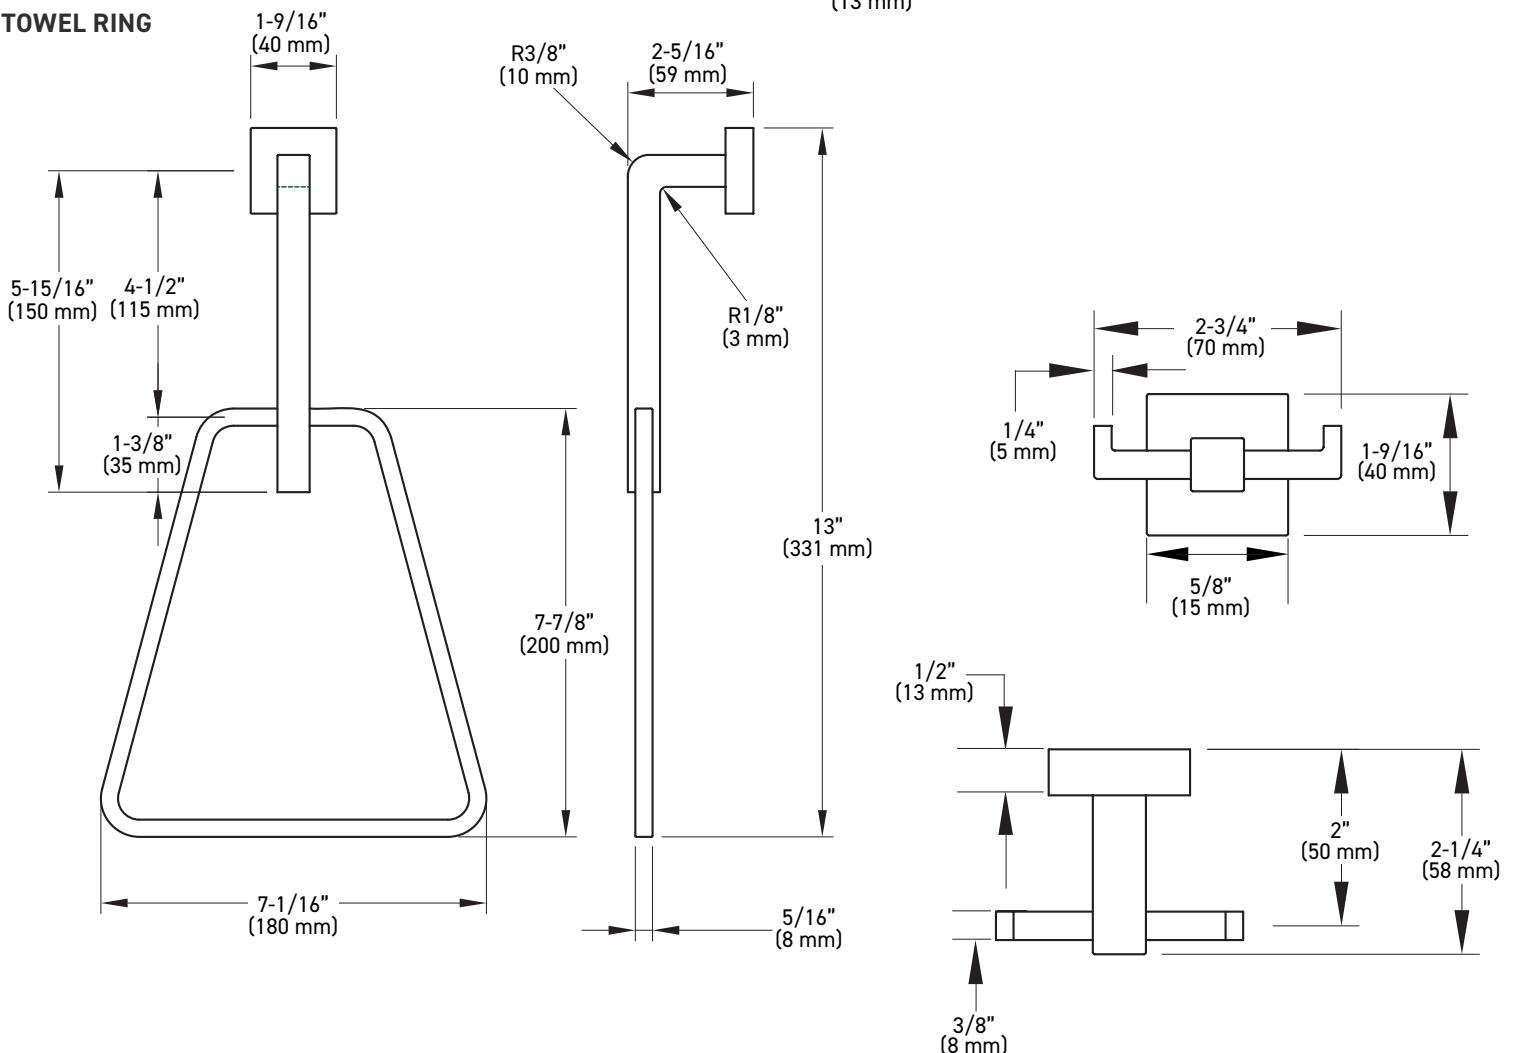

TOWEL RING

MEASUREMENTS SUBJECT TO A 3% VARIANCE. MEASUREMENTS ARE FOR REFERENCE ONLY. TAYMOR RESERVES THE RIGHT TO CHANGE PRODUCT SPECS WITHOUT NOTICE.