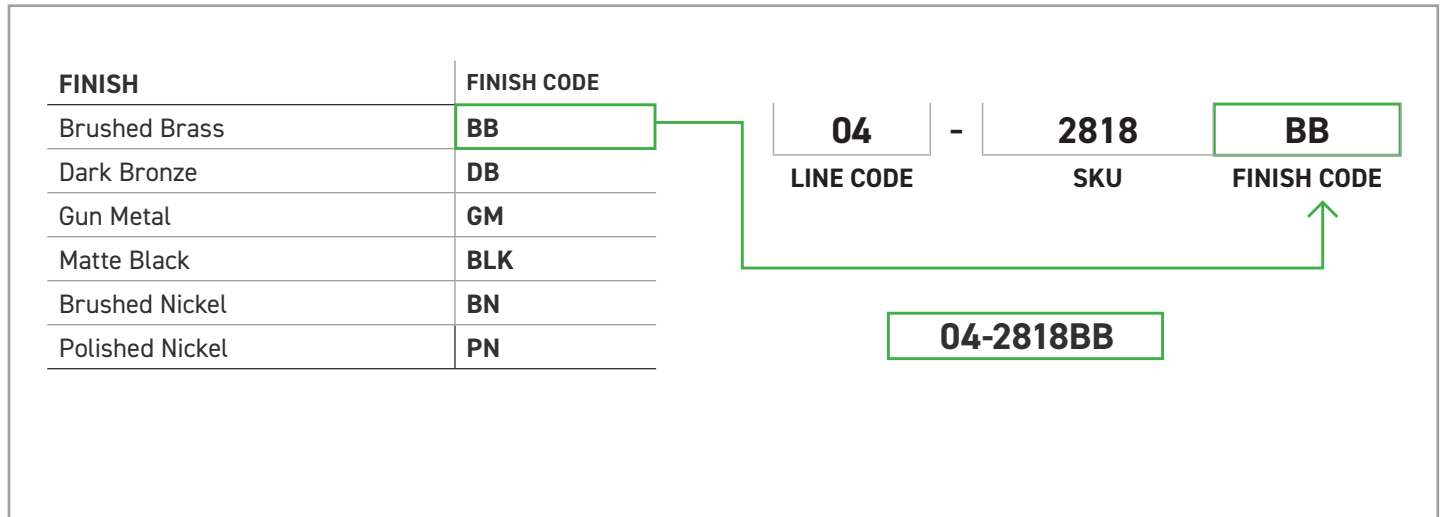

## STOCKED FINISHES

-  Polished Chrome (PC)
-  Matte Black (BLK)

## SPECIAL ORDER FINISHES

-  Brushed Nickel (BN)
-  Polished Nickel (PN)

BOX PACK	POLISHED CHROME	MATTE BLACK	MATERIAL
18" Towel Bar	04-32918	04-32918BLK	Brass
24" Towel Bar	04-32924	04-32924BLK	Brass
Double Robe Hook	04-32902	04-32902BLK	Brass
Paper Holder	04-32948	04-32948BLK	Brass
Towel Ring	04-32904	04-32904BLK	Brass/Stainless Steel
Double Towel Ring	04-32907D	04-32907DBLK	Brass/Stainless Steel

## HOW TO SPECIFY SPECIAL ORDER FINISHES

Please contact your Taymor Sales Representative for pricing, samples, and minimum order quantities.

To determine the item code for a special order finish product, simply add the finish code at the end of the product SKU as shown below: