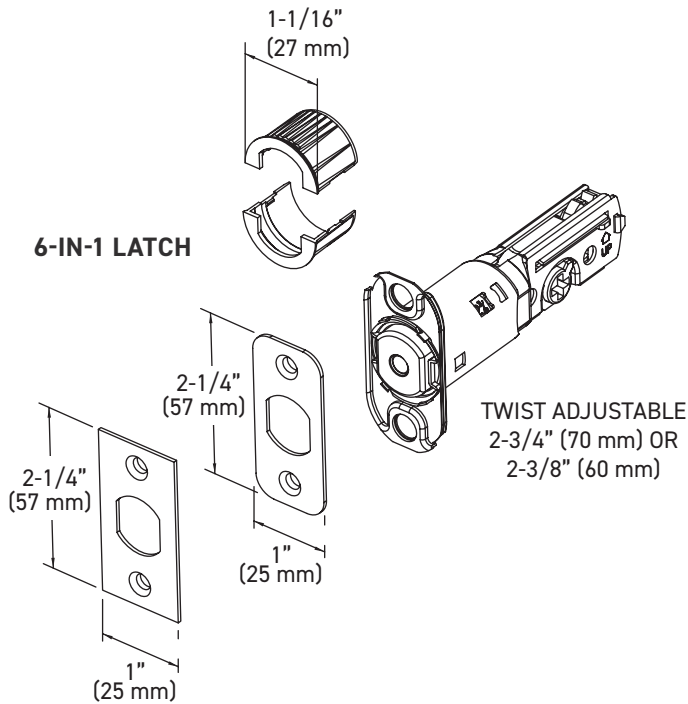

30-D006464SB

Example of the item codes for the Vega Round Rose Lever in Satin Brass:

FUNCTIONS	LINE CODE	SKU	FINISH CODE	ITEM CODE
Privacy	30	D006424	SB	30-D006424SB
Passage 🔥	30	D006434	SB	30-D006434SB
Inside Trim	30	HL0064	SB	30-HL0064SB
Dummy	30	644	SB	30-644SB

ADDITIONAL DETAILS

- Special order products are not eligible for return or exchange
- Lead times September vary
- Minimum order quantities apply

ROUND SINGLE SIDED DEADBOLT LOCK ASSEMBLY

6-IN-1 LATCH

HIGH SECURITY STRIKE

MEASUREMENTS SUBJECT TO A 3% VARIANCE. MEASUREMENTS ARE FOR REFERENCE ONLY. TAYMOR RESERVES THE RIGHT TO CHANGE PRODUCT SPECS WITHOUT NOTICE.

SQUARE SINGLE SIDED DEADBOLT LOCK ASSEMBLY

6-IN-1 LATCH

HIGH SECURITY STRIKE