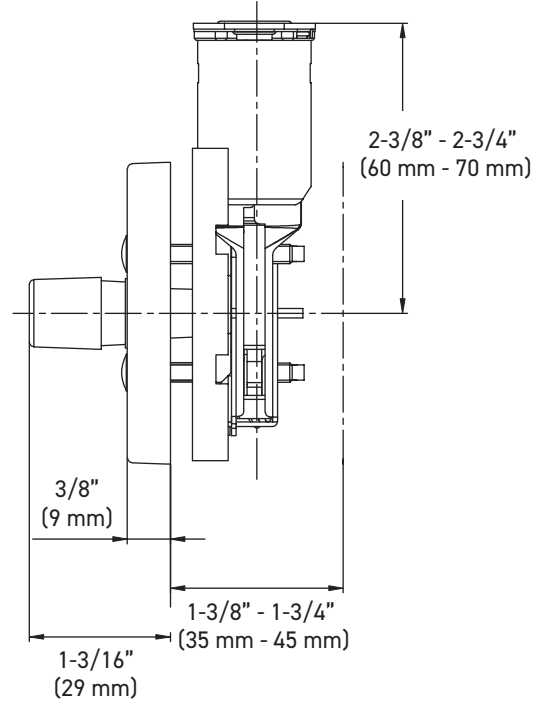

MEASUREMENTS SUBJECT TO A 3% VARIANCE. MEASUREMENTS ARE FOR REFERENCE ONLY. TAYMOR RESERVES THE RIGHT TO CHANGE PRODUCT SPECS WITHOUT NOTICE.

SQUARE SINGLE SIDED DEADBOLT LOCK ASSEMBLY

6-IN-1 LATCH

HIGH SECURITY STRIKE