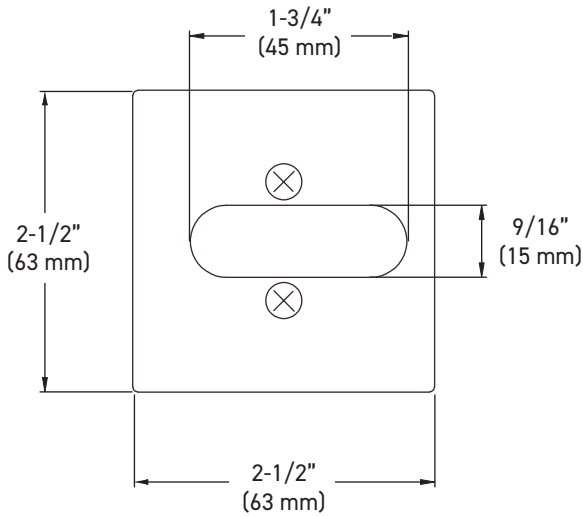

MEASUREMENTS SUBJECT TO A 3% VARIANCE. MEASUREMENTS ARE FOR REFERENCE ONLY. TAYMOR RESERVES THE RIGHT TO CHANGE PRODUCT SPECS WITHOUT NOTICE.

SQUARE SINGLE SIDED DEADBOLT LOCK ASSEMBLY

6-IN-1 LATCH

HIGH SECURITY STRIKE