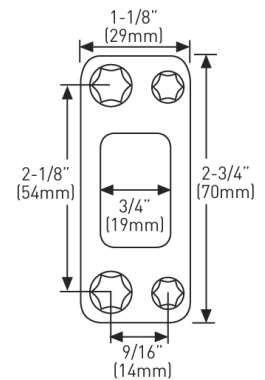

INSTALLATION

- Fits standard door thickness: 1-3/4" (45 mm) - 2-1/4" (57 mm)
- Fits 1-5/8" (41 mm) bore hole
- Anti-pry collar included

STOCKED FINISHES

-  Polished Chrome 26 (PC)
-  Matte Black 19 (BLK)
-  Satin Nickel 15 (SN)
-  Satin Chrome 26D (SC)

MEASUREMENTS SUBJECT TO A 3% VARIANCE. MEASUREMENTS ARE FOR REFERENCE ONLY. TAYMOR RESERVES THE RIGHT TO CHANGE PRODUCT SPECS WITHOUT NOTICE.

SQUARE SINGLE SIDED DEADBOLT LOCK ASSEMBLY

6-IN-1 LATCH

HIGH SECURITY STRIKE

MEASUREMENTS SUBJECT TO A 3% VARIANCE. MEASUREMENTS ARE FOR REFERENCE ONLY. TAYMOR RESERVES THE RIGHT TO CHANGE PRODUCT SPECS WITHOUT NOTICE.