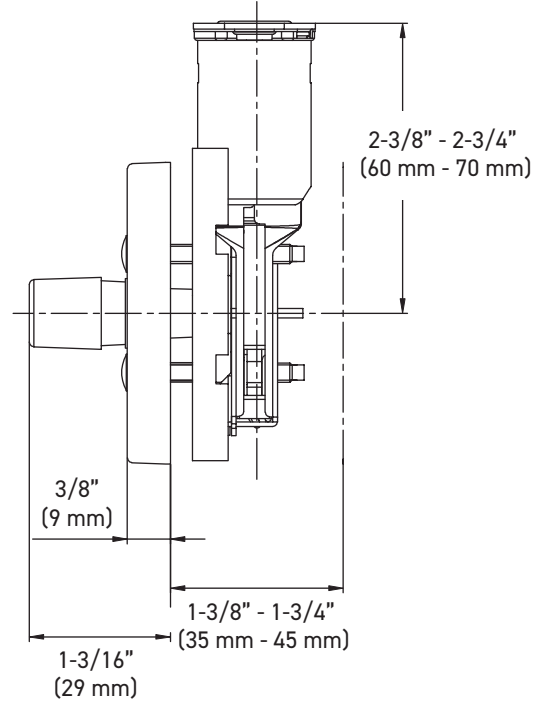

ROUND SINGLE SIDED DEADBOLT LOCK ASSEMBLY