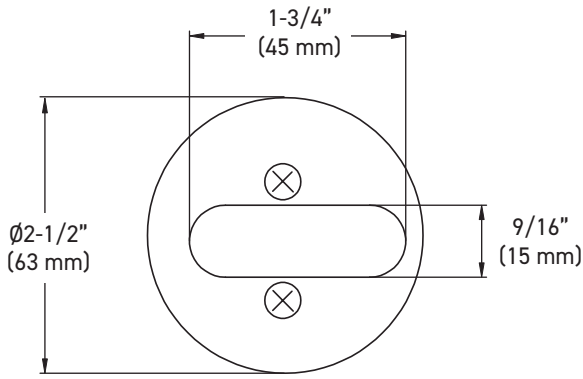

ROUND SINGLE SIDED DEADBOLT LOCK ASSEMBLY