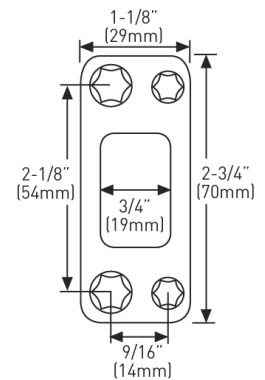

INSTALLATION

- Fits standard door thickness: 1-3/4" (45 mm) - 2-1/4" (57 mm)
- Fits 1-5/8" (41 mm) bore hole
- Anti-pry collar included

STOCKED FINISHES

-  Polished Chrome 26 (PC)
-  Matte Black 19 (BLK)
-  Satin Nickel 15 (SN)
-  Satin Chrome 26D (SC)

MEASUREMENTS SUBJECT TO A 3% VARIANCE. MEASUREMENTS ARE FOR REFERENCE ONLY. TAYMOR RESERVES THE RIGHT TO CHANGE PRODUCT SPECS WITHOUT NOTICE.

SQUARE SINGLE SIDED DEADBOLT LOCK ASSEMBLY

6-IN-1 LATCH

HIGH SECURITY STRIKE