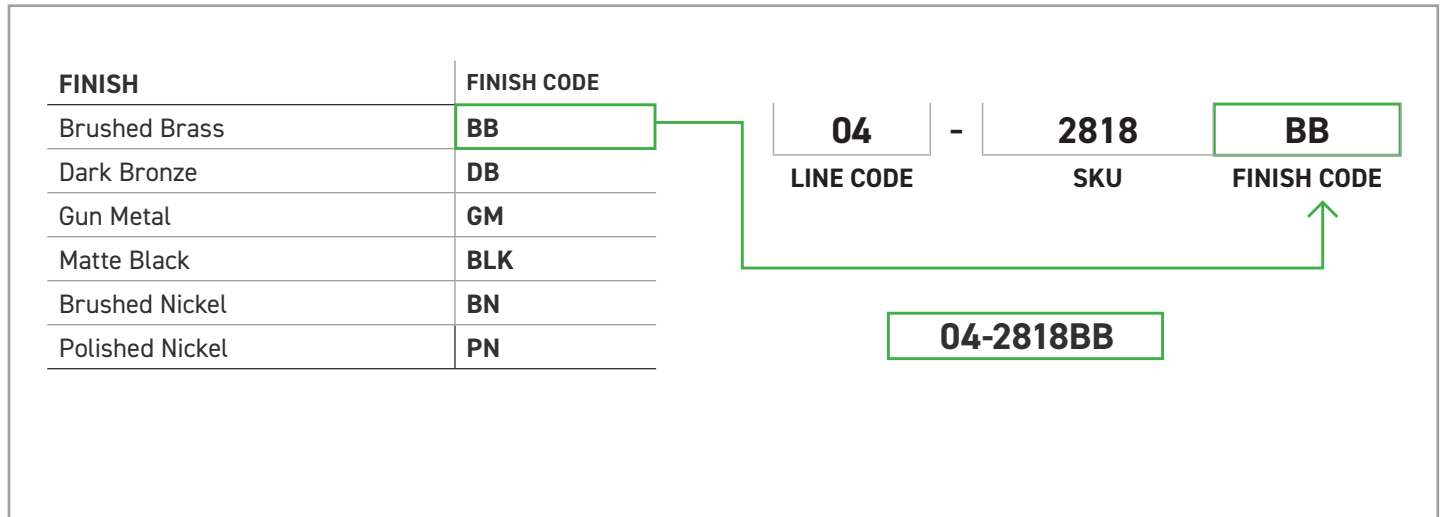

## STOCKED FINISHES

-  Polished Chrome (PC)
-  Matte Black (BLK)

## SPECIAL ORDER FINISHES

-  Brushed Nickel (BN)
-  Polished Nickel (PN)

TOWEL BAR

ROBE HOOK

PAPER HOLDER

TOWEL RING

DOUBLE TOWEL RING

BOX PACK	POLISHED CHROME	MATTE BLACK	MATERIAL
18" Towel Bar	04-32918	04-32918BLK	Brass
24" Towel Bar	04-32924	04-32924BLK	Brass
Double Robe Hook	04-32902	04-32902BLK	Brass
Paper Holder	04-32948	04-32948BLK	Brass
Towel Ring	04-32904	04-32904BLK	Brass/Stainless Steel
Double Towel Ring	04-32907D	04-32907DBLK	Brass/Stainless Steel

## HOW TO SPECIFY SPECIAL ORDER FINISHES

Please contact your Taymor Sales Representative for pricing, samples, and minimum order quantities.

To determine the item code for a special order finish product, simply add the finish code at the end of the product SKU as shown below: