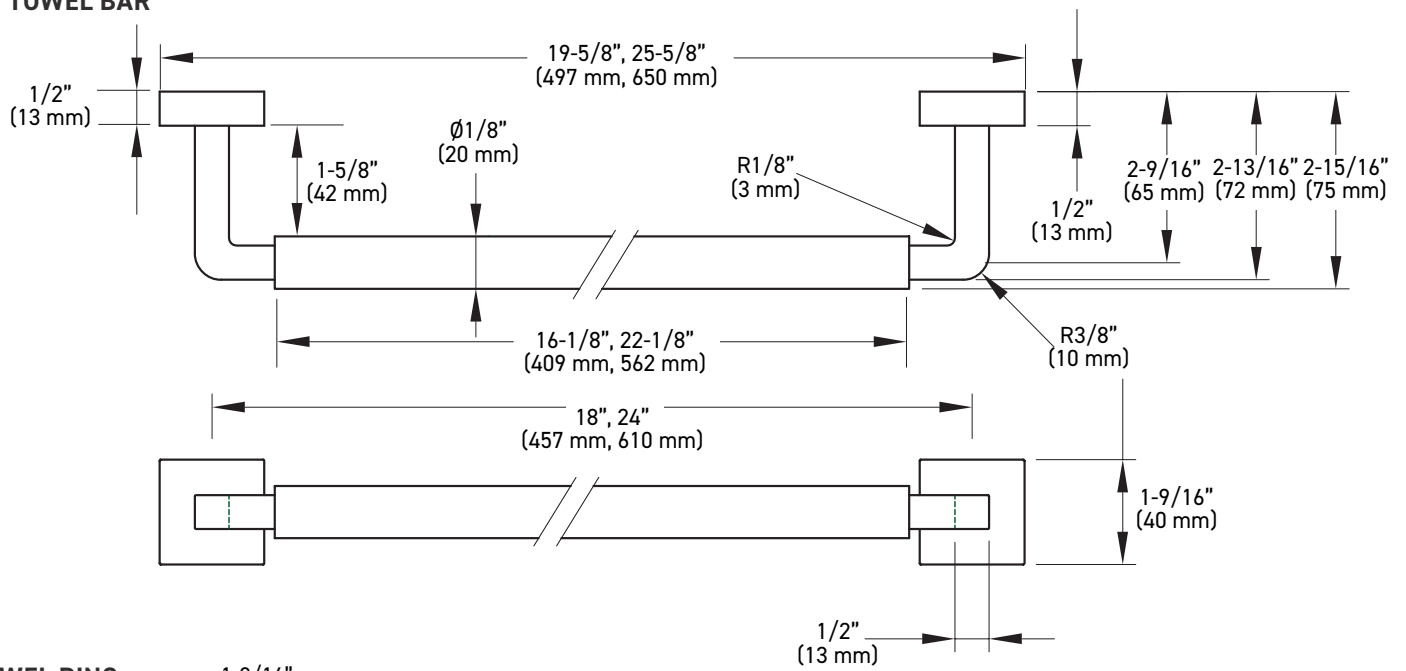

TOWEL BAR

TOWEL RING

MEASUREMENTS SUBJECT TO A 3% VARIANCE. MEASUREMENTS ARE FOR REFERENCE ONLY. TAYMOR RESERVES THE RIGHT TO CHANGE PRODUCT SPECS WITHOUT NOTICE.