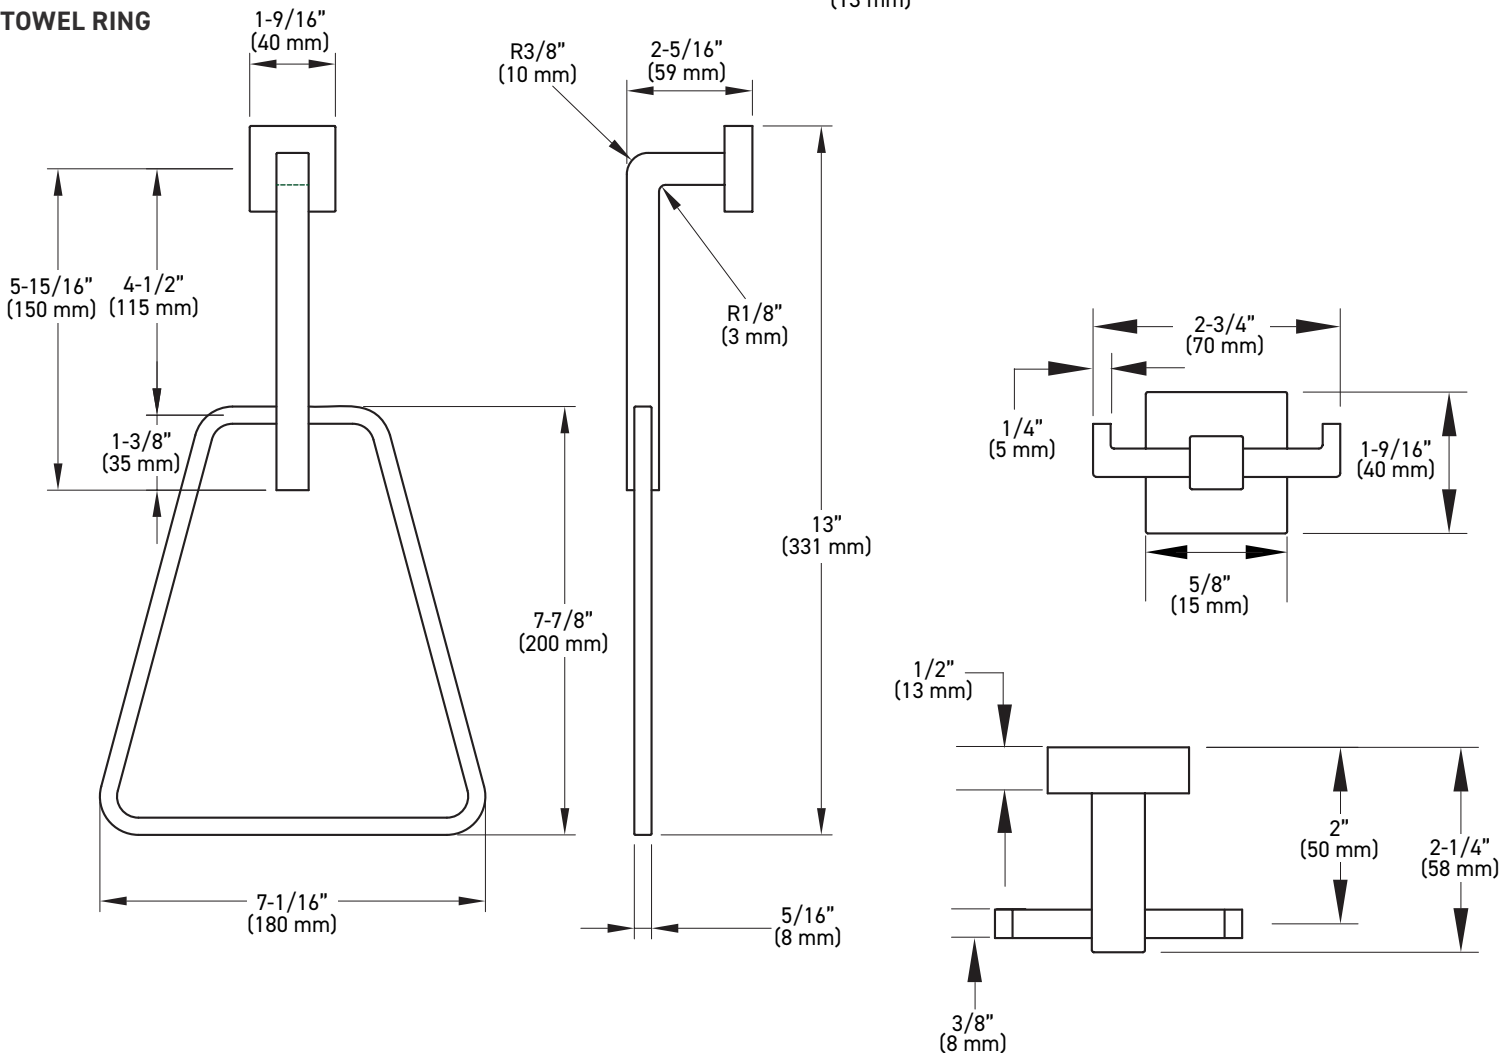

TOWEL RING

MEASUREMENTS SUBJECT TO A 3% VARIANCE. MEASUREMENTS ARE FOR REFERENCE ONLY. TAYMOR RESERVES THE RIGHT TO CHANGE PRODUCT SPECS WITHOUT NOTICE.