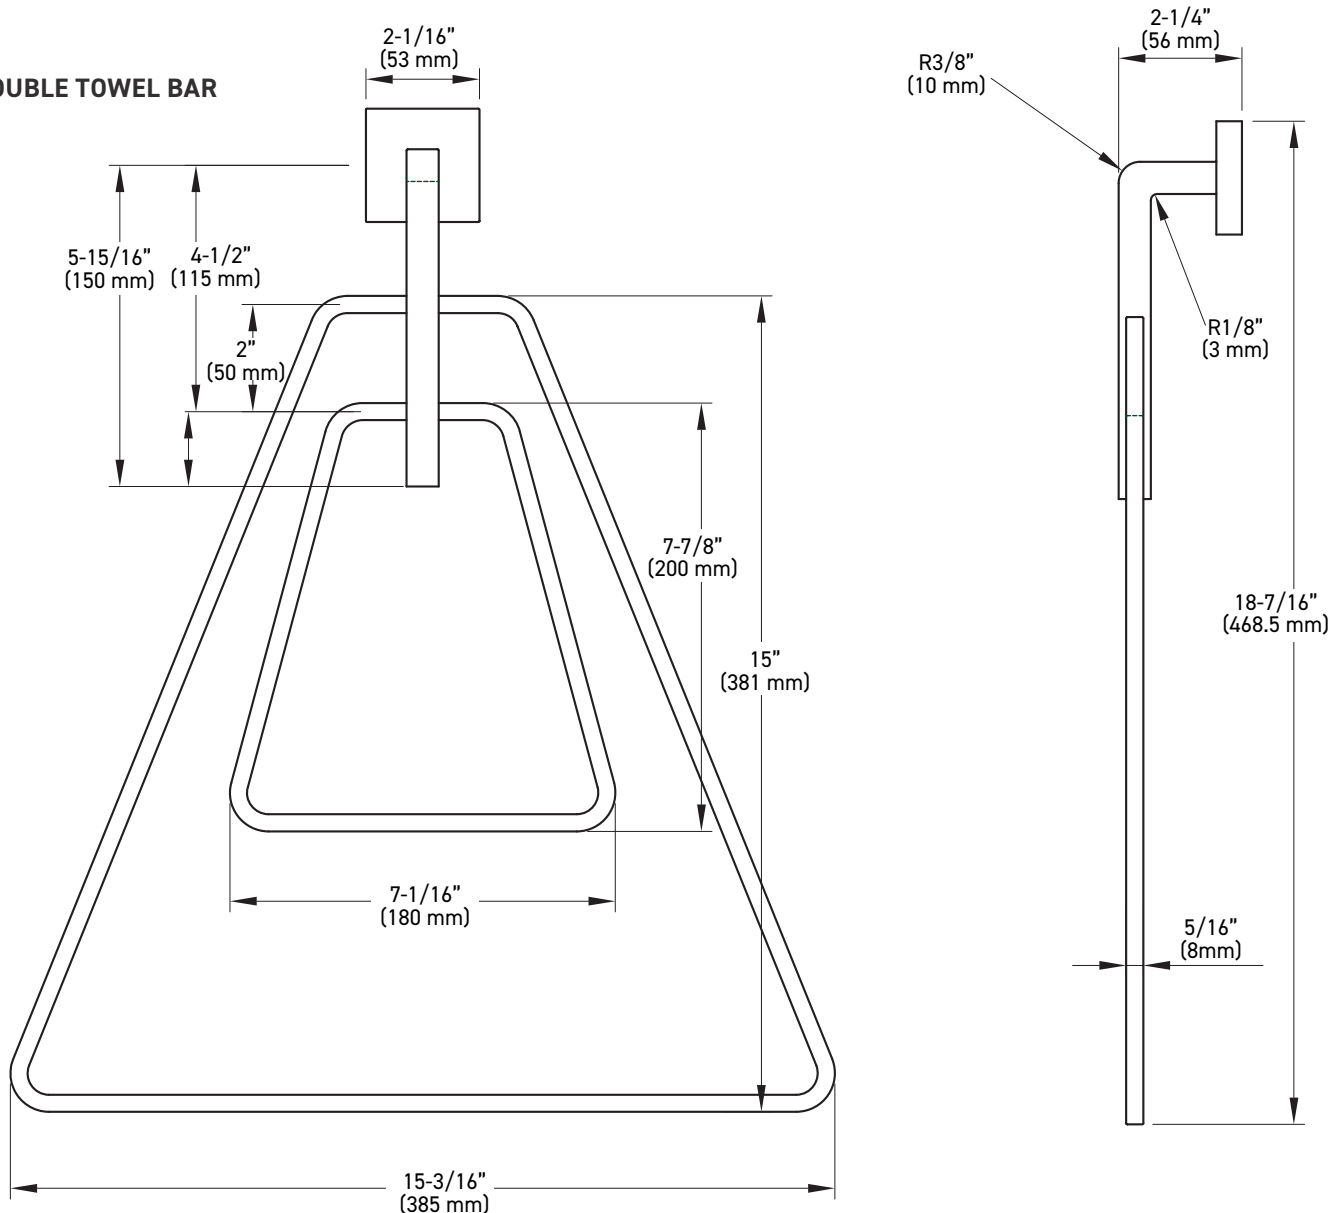

## INSTALLATION

- Mounting hardware kit (plates, nylon anchors, and steel Phillips head screws) included
- Mounting plates: 1-7/16" x 5/8" (37 mm x 16 mm)

### TOWEL BAR

### TOWEL RING

MEASUREMENTS SUBJECT TO A 3% VARIANCE. MEASUREMENTS ARE FOR REFERENCE ONLY. TAYMOR RESERVES THE RIGHT TO CHANGE PRODUCT SPECS WITHOUT NOTICE.

### DOUBLE TOWEL BAR

MEASUREMENTS SUBJECT TO A 3% VARIANCE. MEASUREMENTS ARE FOR REFERENCE ONLY. TAYMOR RESERVES THE RIGHT TO CHANGE PRODUCT SPECS WITHOUT NOTICE.