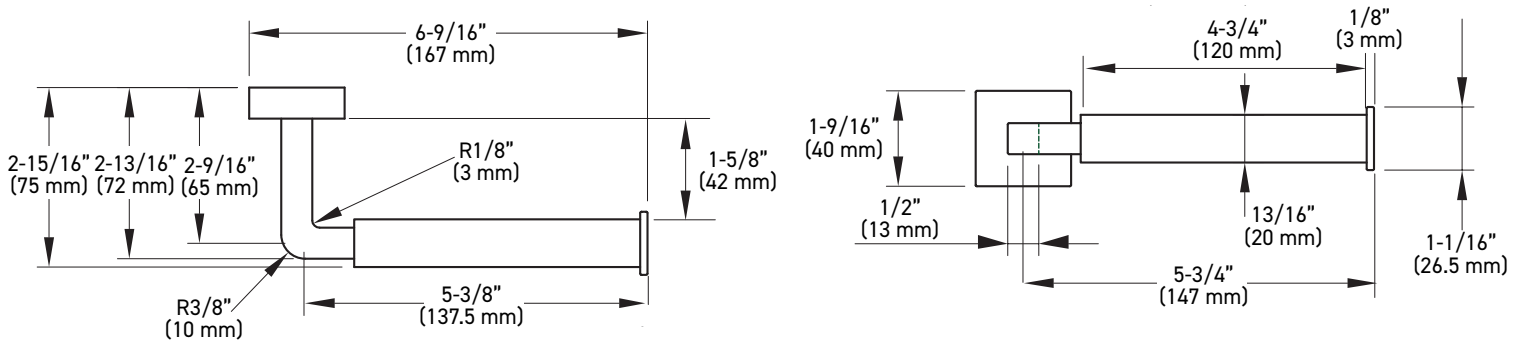

PAPER HOLDER (RIGHT HAND INSTALLATION)