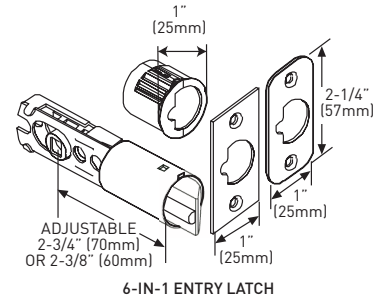

MEASUREMENTS SUBJECT TO A 3% VARIANCE

MEASUREMENTS ARE FOR REFERENCE ONLY. TAYMOR RESERVES THE RIGHT TO CHANGE THE PRODUCT SPECS WITHOUT NOTICE. FOR PRODUCT WARRANTY, PLEASE VISIT TAYMOR WEBSITE FOR DETAILS

SEVILLE

BUILDER PACK	ENTRY	PRIVACY	PASSAGE	INSIDE TRIM	DUMMY
SATIN NICKEL 15 KD	33-006164SNAR	33-006124SNAR	33-006134SN	—	33-00614SN
SATIN STAINLESS STEEL 32D	—	33-D7824AR	33-D7834	33-HL78	33-784

CASE QTY. 20