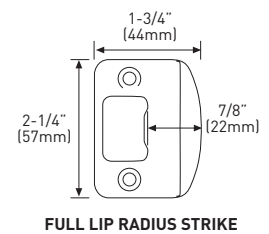

MEASUREMENTS SUBJECT TO A 3% VARIANCE

MEASUREMENTS ARE FOR REFERENCE ONLY. TAYMOR RESERVES THE RIGHT TO CHANGE THE PRODUCT SPECS WITHOUT NOTICE. FOR PRODUCT WARRANTY, PLEASE VISIT TAYMOR WEBSITE FOR DETAILS

SEVILLE

BUILDER PACK	ENTRY	PRIVACY	PASSAGE	INSIDE TRIM	DUMMY
SATIN NICKEL 15 KD	33-006164SNAR	33-006124SNAR	33-006134SN	—	33-00614SN
SATIN STAINLESS STEEL 32D	—	33-D7824AR	33-D7834	33-HL78	33-784

CASE QTY. 20