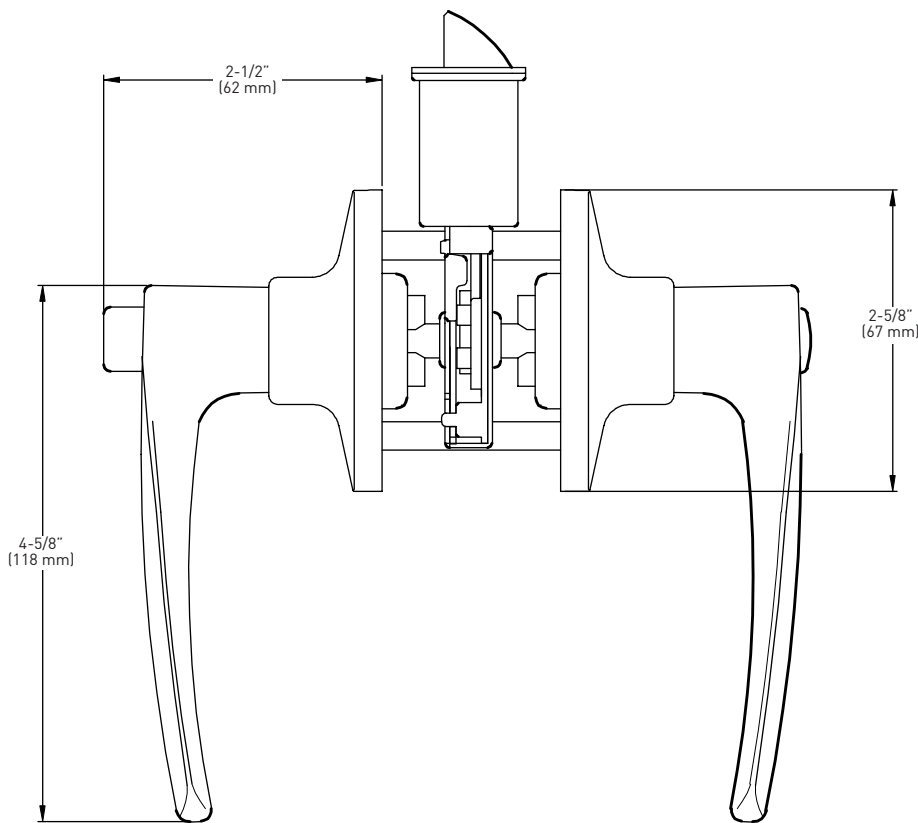

SPECIFICATIONS

- › PUSH BUTTON AUTO-RELEASE ON PRIVACY AND KEYED ENTRY FUNCTION
- › UNIVERSAL 6-IN-1 LATCH OFFERS A GUARANTEED FIT
- › INCLUDES ANTI-PRY COLLAR FOR REINFORCED SECURITY
- › 45° LATCH RETRACTION
- › PREMIUM ALL METAL CONSTRUCTION
- › INCLUDES 1-3/4" X 2-1/4" FULL LIP RADIUS CORNER "D" STRIKE STANDARD
- › FITS STANDARD DOORS

GRADE 3

ANSI GRADE 3

LIFETIME MECHANICAL & 5 YEAR FINISH WARRANTY

FULL KEYING SERVICES AVAILABLE
WR5 KEYWAY, PACKAGED IN KEYED DIFFERENT (KD)
OR KEYED ALIKE (KA)

20 MINUTE
OPTIONAL
FIRE RATING

REVERSIBLE

MEETS ADA
STANDARDS

MEASUREMENTS SUBJECT TO A 3% VARIANCE

MEASUREMENTS ARE FOR REFERENCE ONLY. TAYMOR RESERVES THE RIGHT TO CHANGE THE PRODUCT SPECS WITHOUT NOTICE. FOR PRODUCT WARRANTY, PLEASE VISIT TAYMOR WEBSITE FOR DETAILS

SEVILLE

BUILDER PACK	ENTRY	PRIVACY	PASSAGE	INSIDE TRIM	DUMMY
SATIN NICKEL 15 KD	33-006164SNAR	33-006124SNAR	33-006134SN	—	33-00614SN
SATIN STAINLESS STEEL 32D	—	33-D7824AR	33-D7834	33-HL78	33-784

CASE QTY. 20