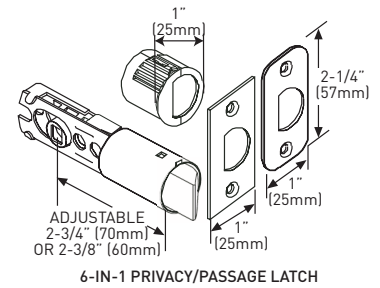

MEASUREMENTS SUBJECT TO A 3% VARIANCE

MEASUREMENTS ARE FOR REFERENCE ONLY. TAYMOR RESERVES THE RIGHT TO CHANGE THE PRODUCT SPECS WITHOUT NOTICE. FOR PRODUCT WARRANTY, PLEASE VISIT TAYMOR WEBSITE FOR DETAILS

SEVILLE

BUILDER PACK	ENTRY	PRIVACY	PASSAGE	INSIDE TRIM	DUMMY
SATIN NICKEL 15 KD	33-006164SNAR	33-006124SNAR	33-006134SN	—	33-00614SN
SATIN STAINLESS STEEL 32D	—	33-D7824AR	33-D7834	33-HL78	33-784

CASE QTY. 20