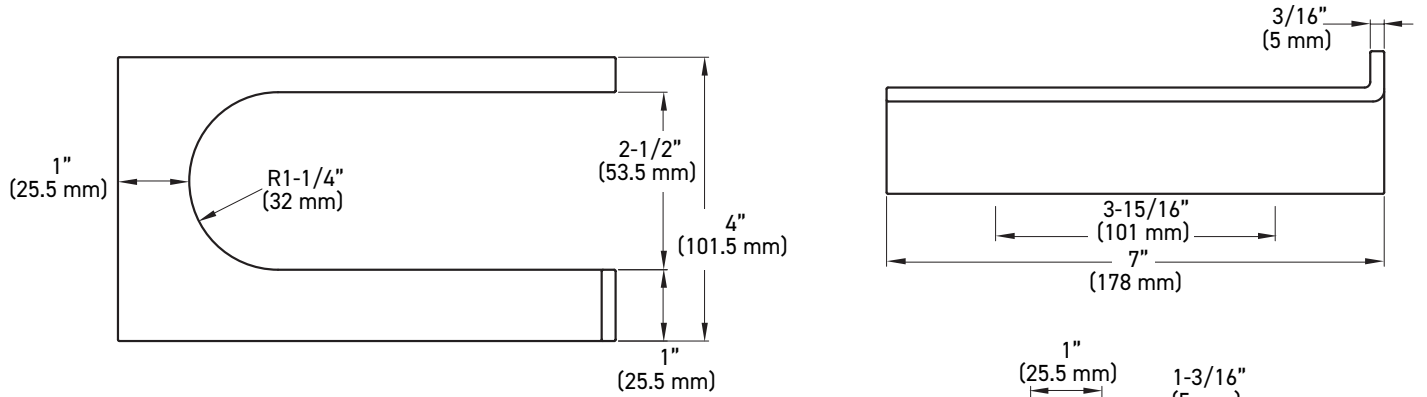

PAPER HOLDER