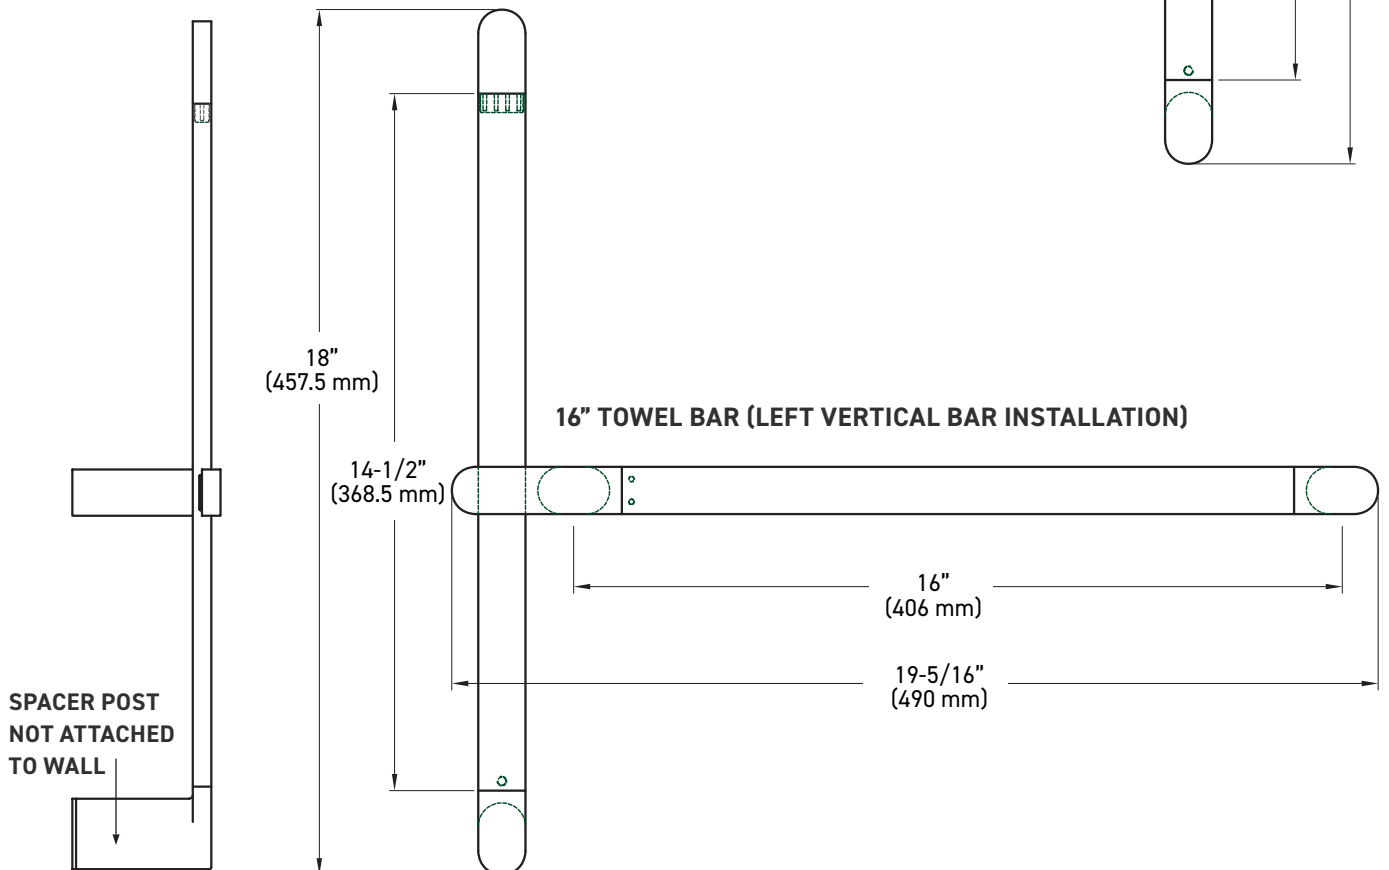

FEATURES

- Customizable configurations with moveable hooks to maximize space
- One-piece design (bars)
- Concealed screw mount

INSTALLATION

- Mounting hardware kit (plates, nylon anchors, and steel Phillips head screws) included
- Mounting plates: Paper Holder: 5-1/8" x 7/8" x 1/4" (130 mm x 23 mm x 6 mm), Towel Bar: 1-3/8" x 3/4" x 3/4" (34 mm x 21 mm x 20 mm)
- Horizontal and vertical bars to be connected during installation (fastener and allen key provided)

Example of the item codes for the Astral Bath Collection's Towel Bars in Brushed Brass:

FUNCTIONS	LINE CODE	SKU	FINISH CODE	ITEM CODE
10" Towel Bar	04	2810	BB	04-2810BB
18" Towel Bar	04	2818	BB	04-2818BB
24" Towel Bar	04	2824	BB	04-2824BB
30" Towel Bar	04	2830	BB	04-2830BB

ADDITIONAL DETAILS

- Special order products are not eligible for return or exchange
- Lead times may vary
- Minimum order quantities apply

22" TOWEL BAR (RIGHT VERTICAL BAR INSTALLATION)

MEASUREMENTS SUBJECT TO A 3% VARIANCE. MEASUREMENTS ARE FOR REFERENCE ONLY. TAYMOR RESERVES THE RIGHT TO CHANGE PRODUCT SPECS WITHOUT NOTICE.