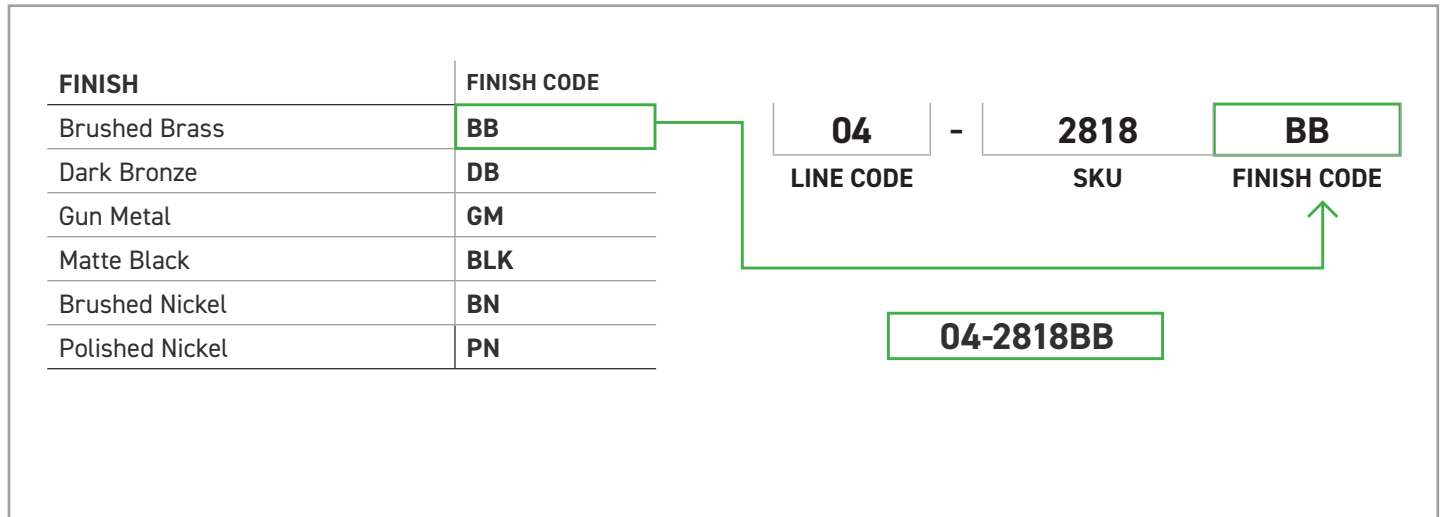

FEATURES

- Customizable configurations with moveable hooks to maximize space
- One-piece design (bars)
- Concealed screw mount

INSTALLATION

- Mounting hardware kit (plates, nylon anchors, and steel Phillips head screws) included
- Mounting plates: Paper Holder: 5-1/8" x 7/8" x 1/4" (130 mm x 23 mm x 6 mm), Towel Bar: 1-3/8" x 3/4" x 3/4" (34 mm x 21 mm x 20 mm)
- Horizontal and vertical bars to be connected during installation (fastener and allen key provided)

STOCKED FINISHES

-  Polished Chrome (PC)
-  Matte Black (BLK)

SPECIAL ORDER FINISHES

-  Brushed Brass (BB)
-  Dark Bronze (DB)
-  Gun Metal (GM)
-  Brushed Nickel (BN)
-  Polished Nickel (PN)

BOX PACK	POLISHED CHROME	MATTE BLACK	MATERIAL
Towel Bar 16" Left Vertical Bar	04-18016L	04-18016LBLK	Zinc/Stainless Steel
Towel Bar 16" Right Vertical Bar	04-18016R	04-18016RBLK	Zinc/Stainless Steel
Towel Bar 22" Left Vertical Bar	04-18022L	04-18022LBLK	Zinc/Stainless Steel
Towel Bar 22" Right Vertical Bar	04-18022R	04-18022RBLK	Zinc/Stainless Steel
Paper Holder	04-18048	04-18048BLK	Zinc
Single Modular Hook	04-18001	04-18001BLK	Zinc

HOW TO SPECIFY SPECIAL ORDER FINISHES

Please contact your Taymor Sales Representative for pricing, samples, and minimum order quantities.

To determine the item code for a special order finish product, simply add the finish code at the end of the product SKU as shown below:

Example of the item codes for the Astral Bath Collection's Towel Bars in Brushed Brass:

FUNCTIONS	LINE CODE	SKU	FINISH CODE	ITEM CODE
10" Towel Bar	04	2810	BB	04-2810BB
18" Towel Bar	04	2818	BB	04-2818BB
24" Towel Bar	04	2824	BB	04-2824BB
30" Towel Bar	04	2830	BB	04-2830BB