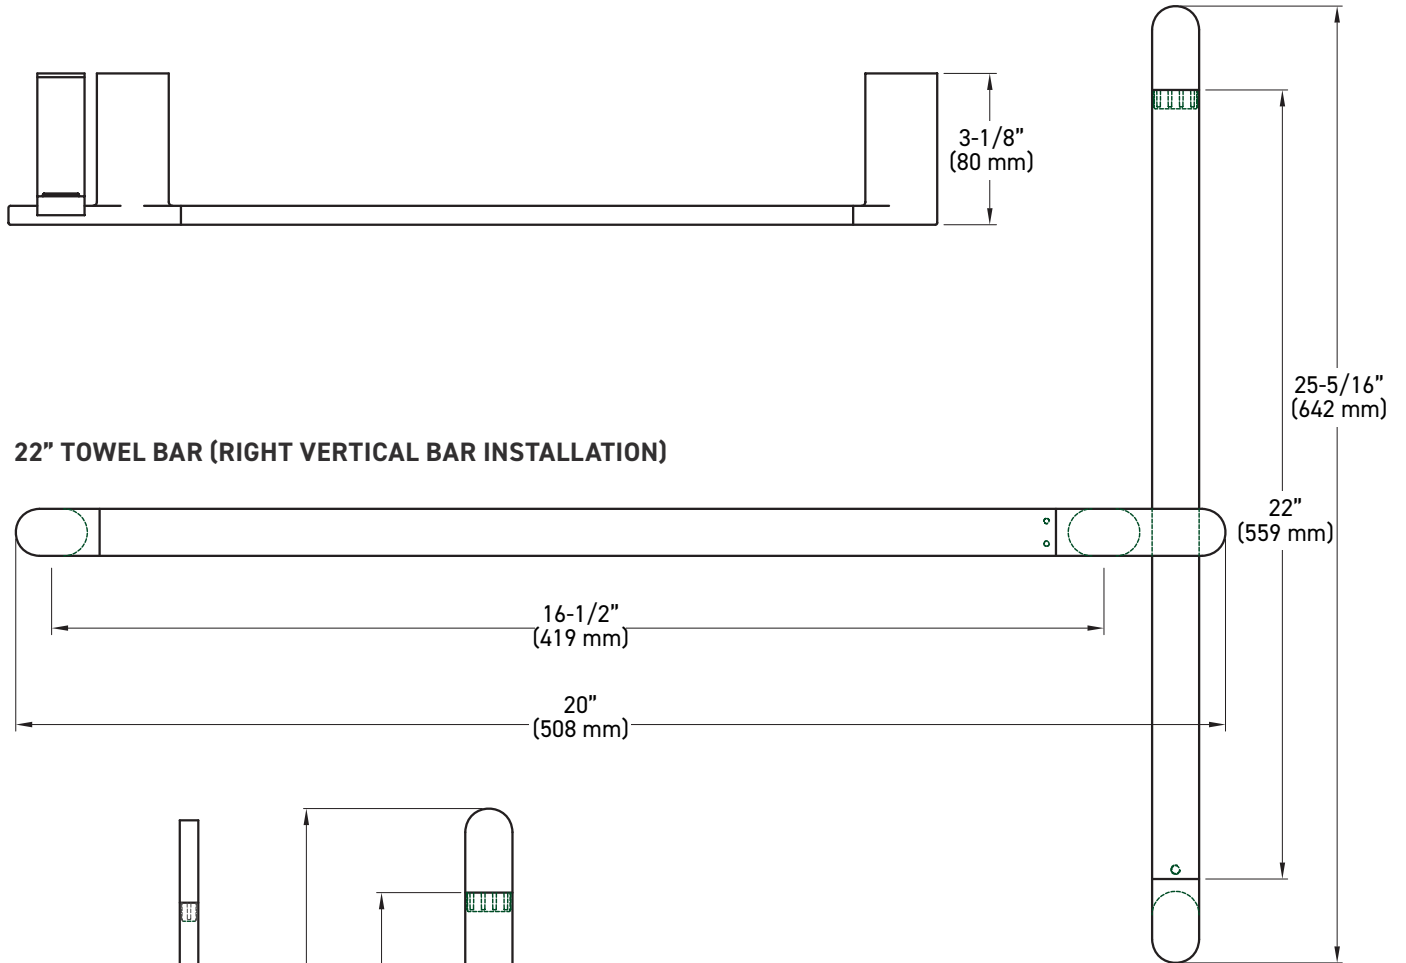

FEATURES

- Customizable configurations with moveable hooks to maximize space
- One-piece design (bars)
- Concealed screw mount

INSTALLATION

- Mounting hardware kit (plates, nylon anchors, and steel Phillips head screws) included
- Mounting plates: Paper Holder: 5-1/8" x 7/8" x 1/4" (130 mm x 23 mm x 6 mm), Towel Bar: 1-3/8" x 3/4" x 3/4" (34 mm x 21 mm x 20 mm)
- Horizontal and vertical bars to be connected during installation (fastener and allen key provided)

Example of the item codes for the Astral Bath Collection's Towel Bars in Brushed Brass:

FUNCTIONS	LINE CODE	SKU	FINISH CODE	ITEM CODE
10" Towel Bar	04	2810	BB	04-2810BB
18" Towel Bar	04	2818	BB	04-2818BB
24" Towel Bar	04	2824	BB	04-2824BB
30" Towel Bar	04	2830	BB	04-2830BB

ADDITIONAL DETAILS

- Special order products are not eligible for return or exchange
- Lead times may vary
- Minimum order quantities apply

22" TOWEL BAR (RIGHT VERTICAL BAR INSTALLATION)

MEASUREMENTS SUBJECT TO A 3% VARIANCE. MEASUREMENTS ARE FOR REFERENCE ONLY. TAYMOR RESERVES THE RIGHT TO CHANGE PRODUCT SPECS WITHOUT NOTICE.