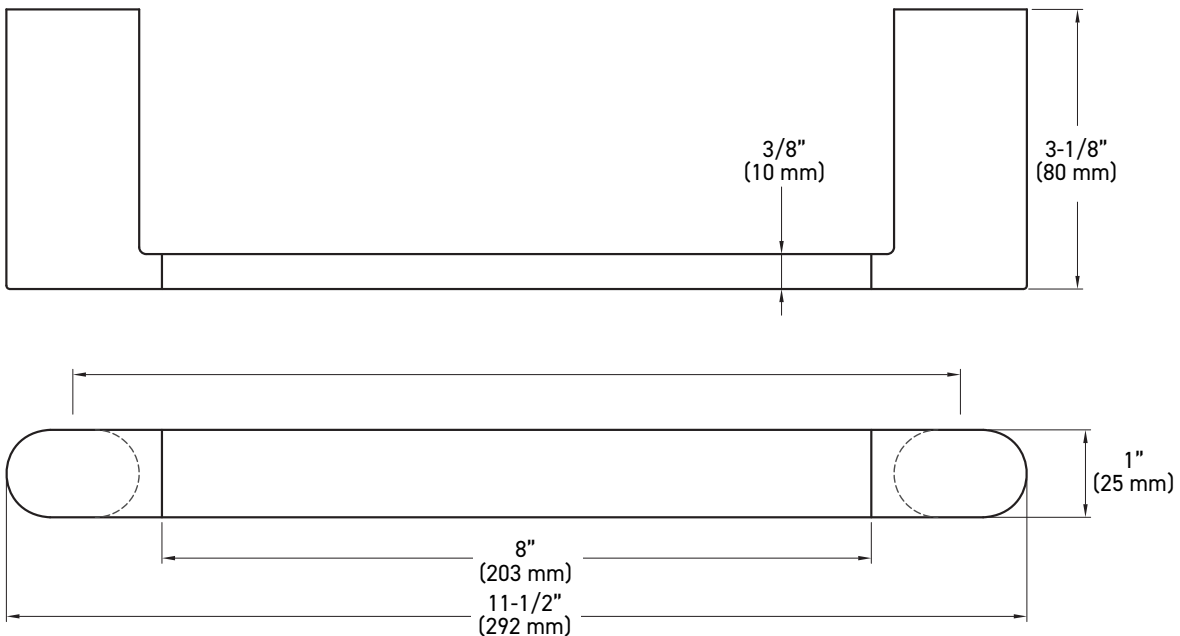

HAND TOWEL BAR

MEASUREMENTS SUBJECT TO A 3% VARIANCE. MEASUREMENTS ARE FOR REFERENCE ONLY. TAYMOR RESERVES THE RIGHT TO CHANGE PRODUCT SPECS WITHOUT NOTICE.