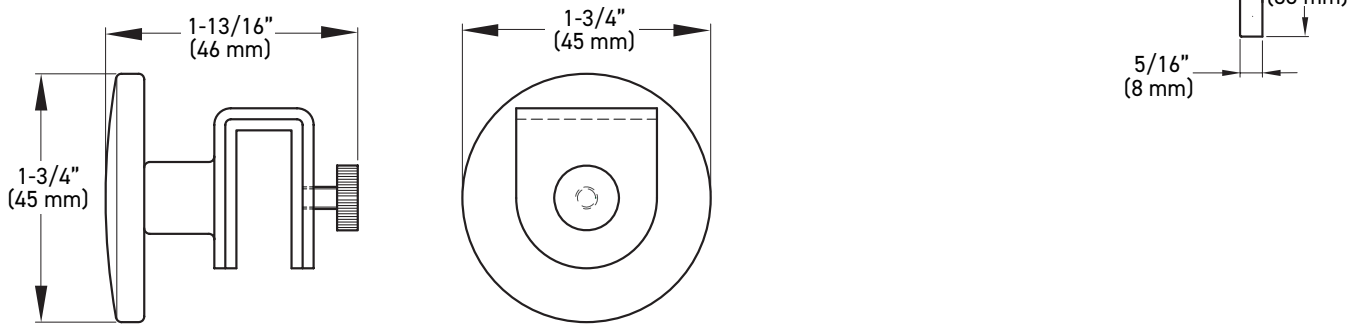

SINGLE MODULAR HOOK