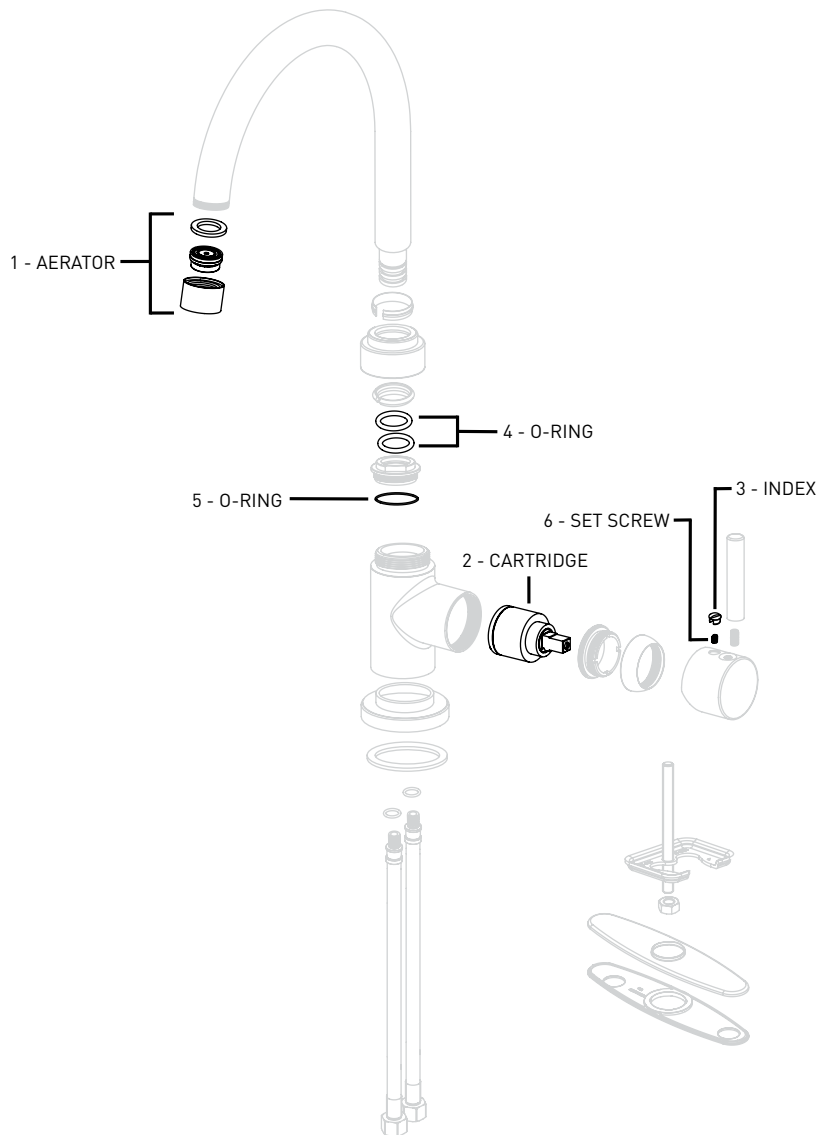

## ASTRAL

06-8722 / 06-8722CBLK  
KITCHEN FAUCET

### REPLACEMENT PARTS AVAILABLE

FOR PARTS NOT LISTED CONTACT CUSTOMER SERVICE

REPLACEMENT PARTS	POLISHED CHROME WITH BLACK ACCENT PART NUMBER	POLISHED CHROME PART NUMBER
1 - AERATOR	06-RP0008	06-RP0008
2 - CARTRIDGE	06-RP0080	06-RP0080
3 - INDEX	06-RP0053	06-RP0053
4 - O-RING	06-RP0753	06-RP0753
5 - O-RING	06-RP0754	06-RP0754
6 - SET SCREW	06-RP0721	06-RP0721