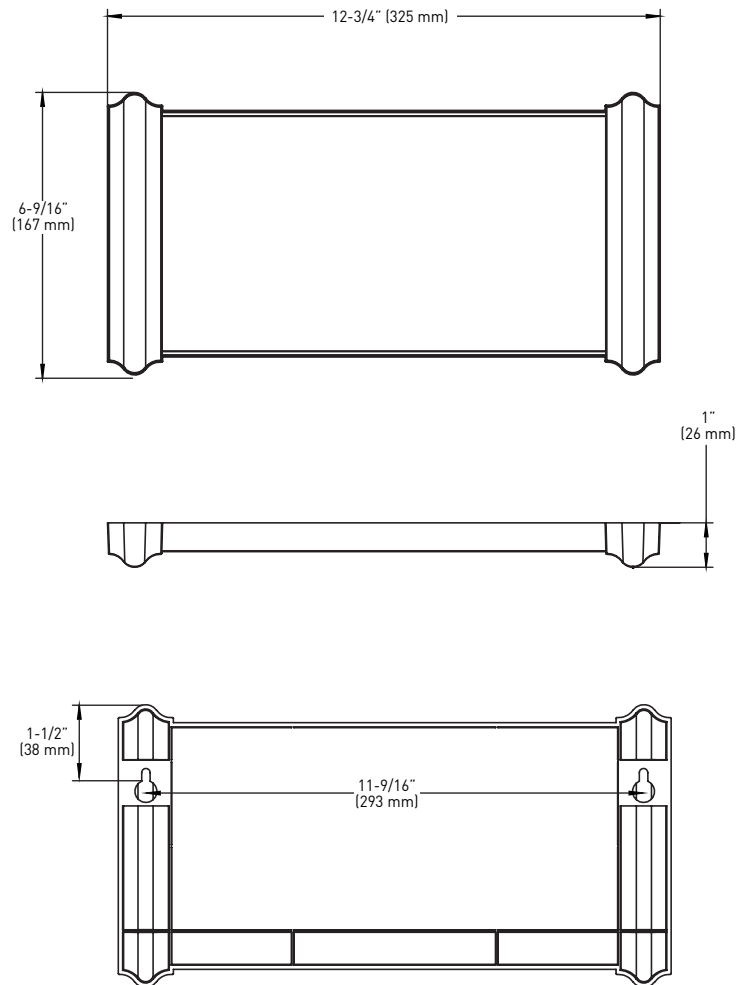

FEATURES

- › EASY-INSTALL ADDRESS PLAQUE WITH ALL NUMBERS INCLUDED IN A TIMELESS CLEAN DESIGN
- › WHITE REFLECTIVE BACKGROUND
- › DURABLE, WEATHER-RESISTANT RESIN
- › ALLOWS UP TO 4 HOUSE NUMBERS
- › 36 DURABLE SELF-ADHESIVE 4" (102 mm) BLACK VINYL HOUSE NUMBERS INCLUDED (4 SETS OF 6 OR 9 + 4 SETS OF ALL OTHER NUMBERS)
- › MOUNTING HARDWARE, TEMPLATES AND EASY TO FOLLOW INSTALLATION INSTRUCTIONS INCLUDED

MEASUREMENTS ARE FOR REFERENCE ONLY. TAYMOR RESERVES THE RIGHT TO CHANGE THE PRODUCT SPECS WITHOUT NOTICE. FOR PRODUCT WARRANTY, PLEASE VISIT TAYMOR WEBSITE FOR DETAILS.

EASY INSTALL ADDRESS PLAQUE RETAIL PACK	ITEM	CASE QTY.
CONTEMPORARY PLAQUE w/36 SELF-ADHESIVE 4" (10.16 cm) VINYL HOUSE NUMBERS - BLACK NUMBERS / WHITE REFLECTIVE PLAQUE	25-9440	12